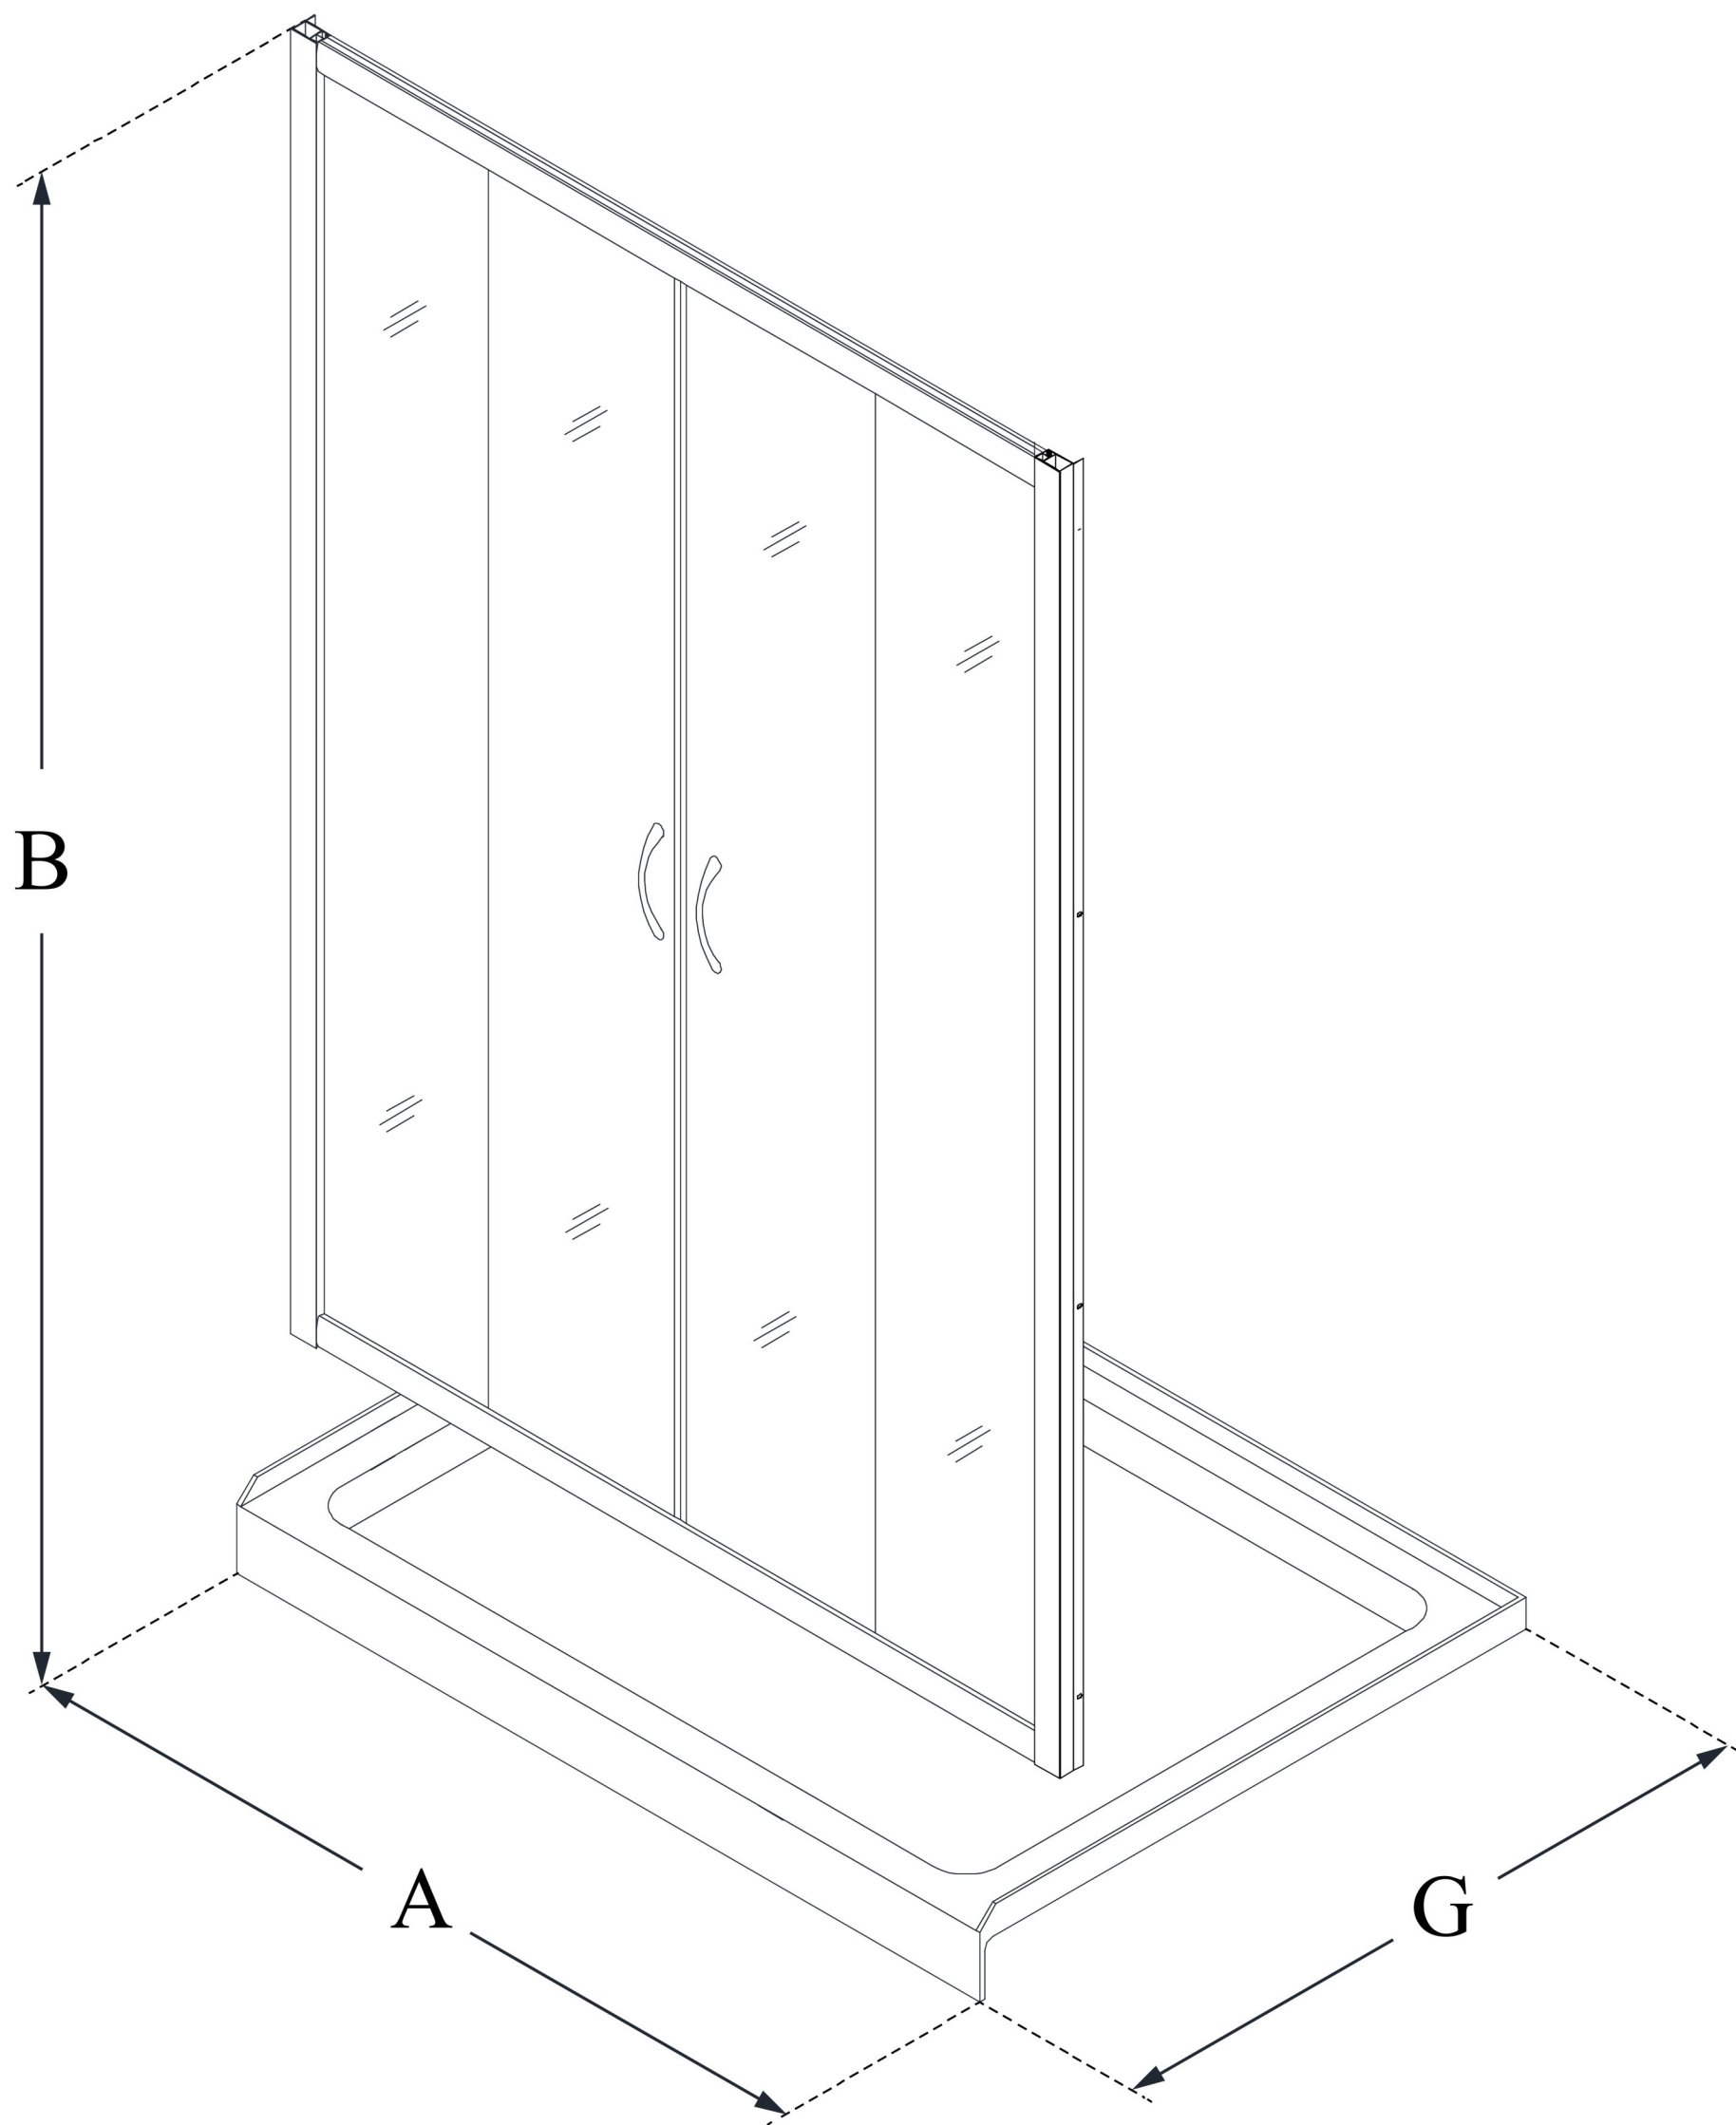

DL-6961

VISIONS

DreamLine Visions 32 in. D x 60 in. W x 74 3/4 in. H Sliding Shower Door and SlimLine Shower Base Kit

KIT CONTENTS:

- SHOWER DOOR
- SHOWER BASE

CONFIGURATION DIMENSIONS:

A: 60 in.
KIT WIDTH

B: 74 3/4 in.
KIT HEIGHT

G: 32 in.
KIT DEPTH

AVAILABLE DRAIN LOCATIONS:

- CENTER
- LEFT
- RIGHT

For precise drain location, please refer to the included base technical drawing

DreamLine reserves the right to update or modify the hardware or materials pictured without prior notice for the purpose of product improvement and customer satisfaction.