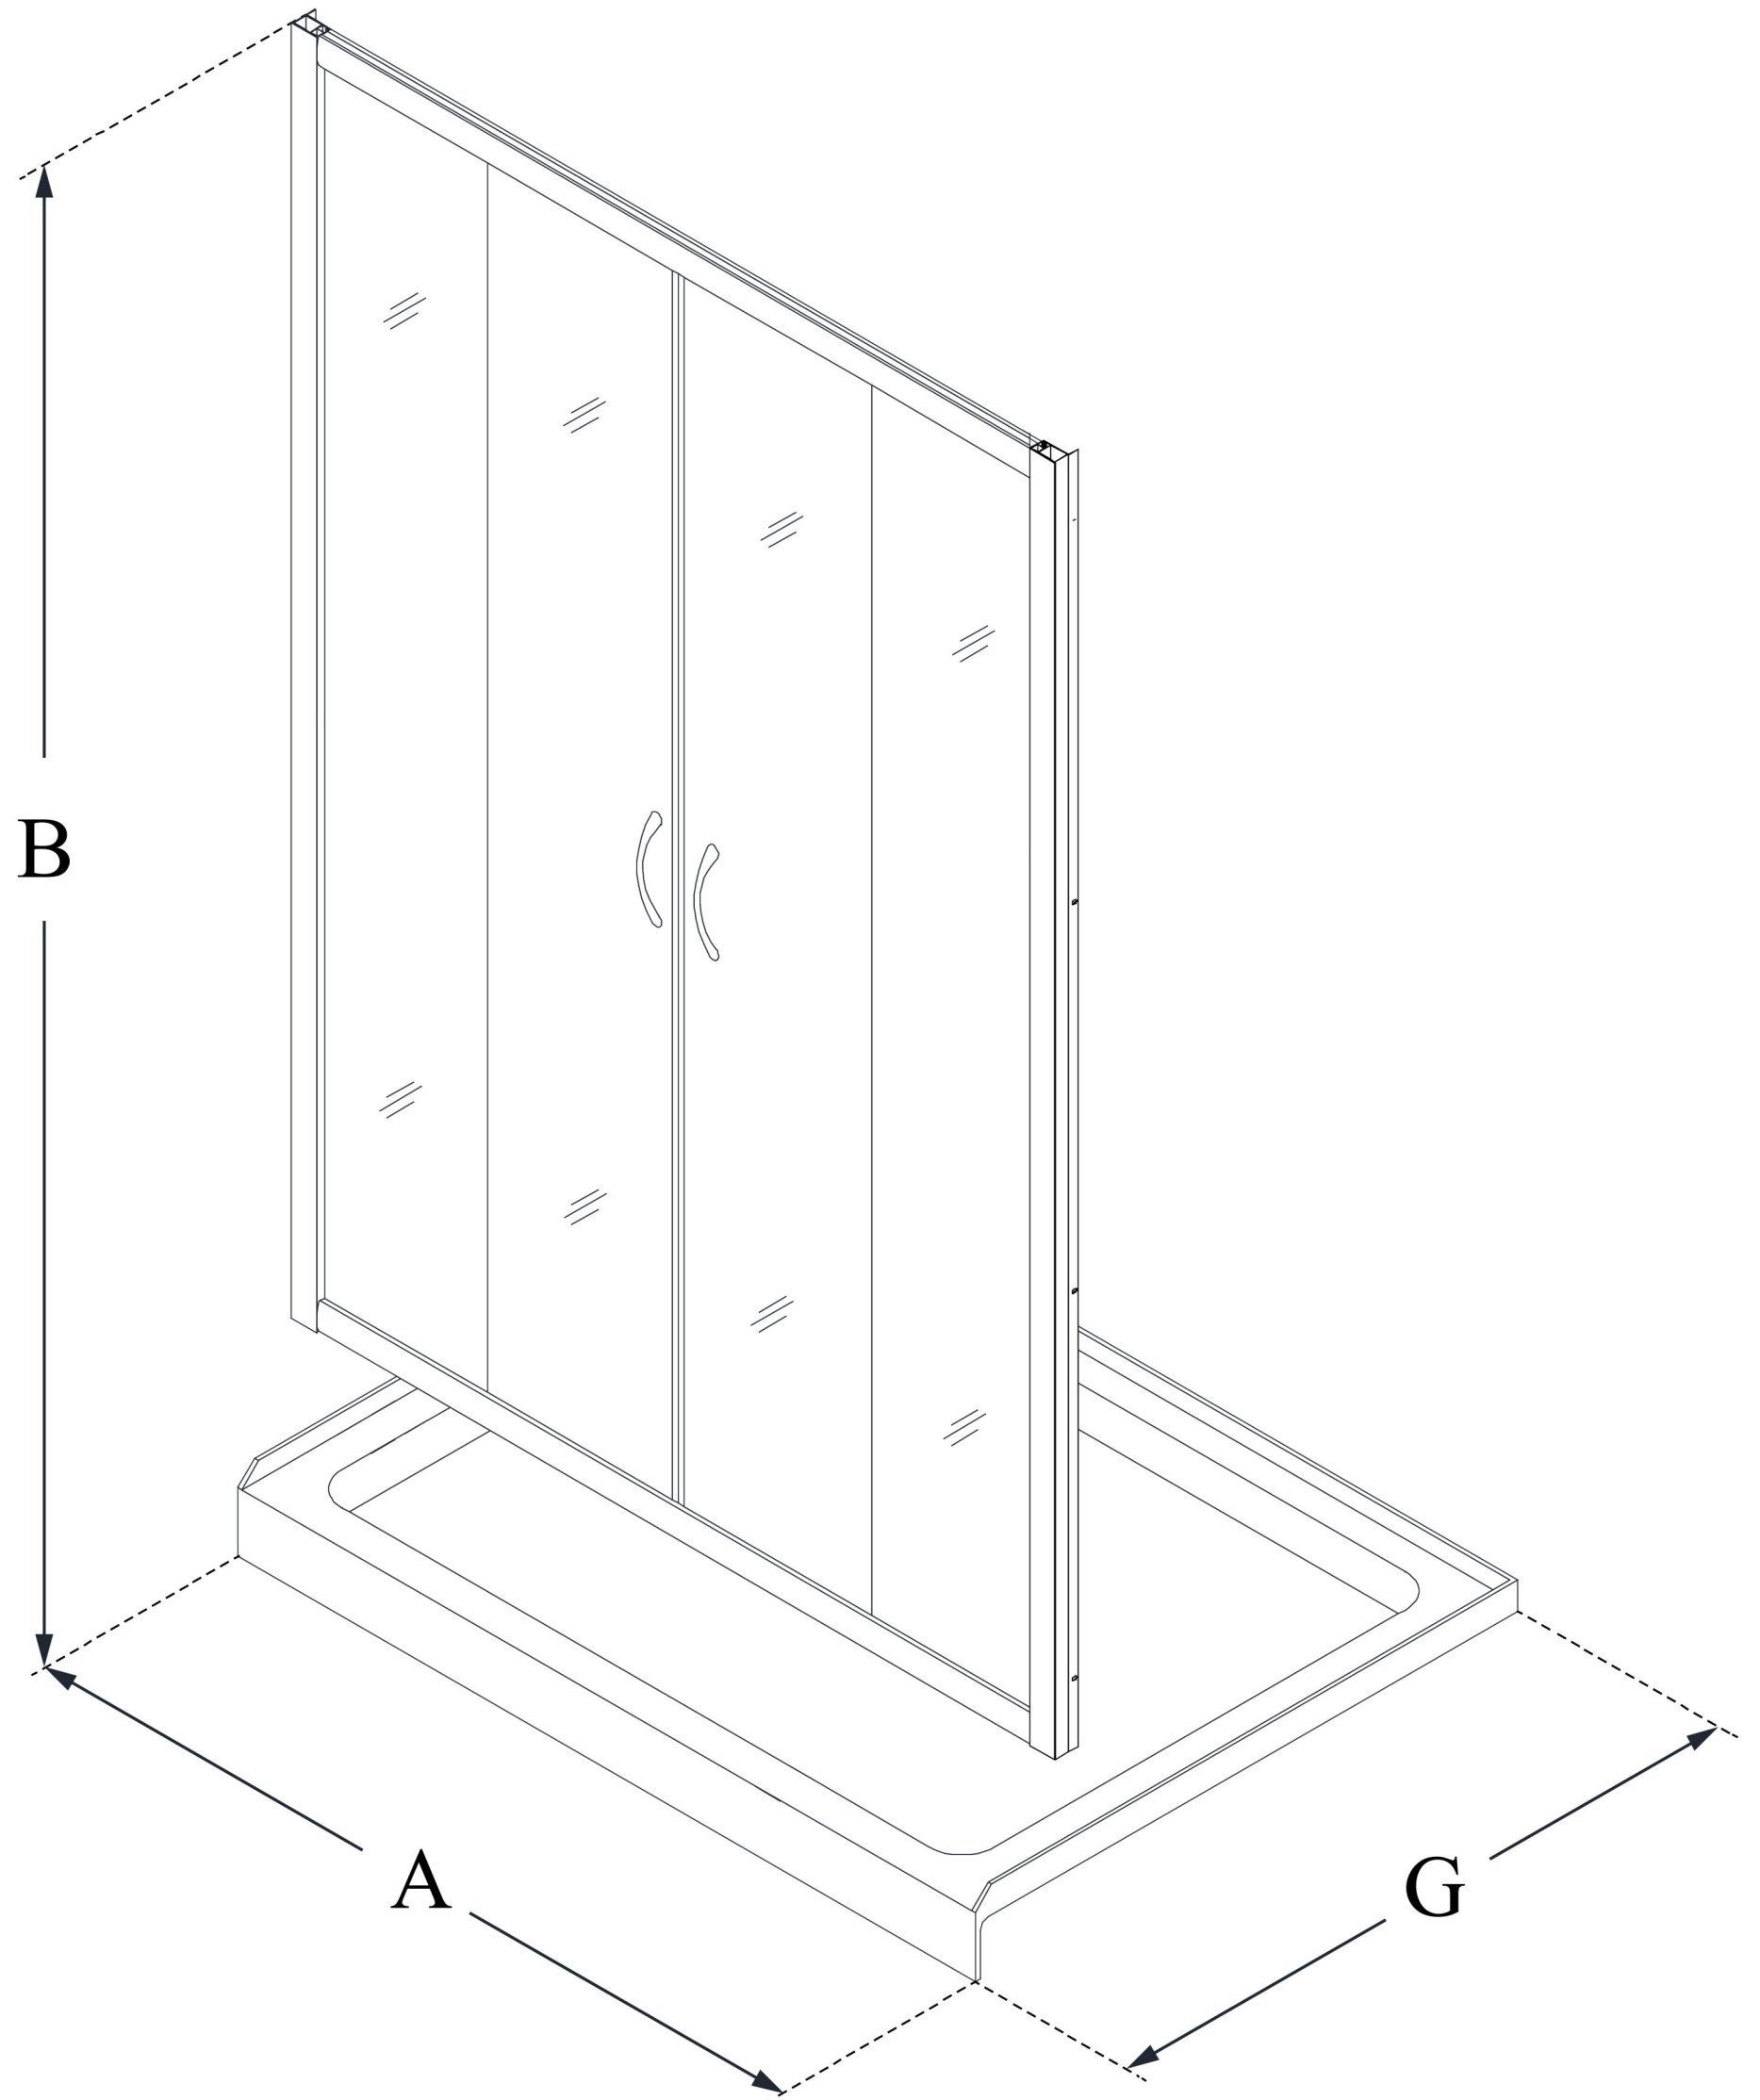

## VISIONS

DreamLine Visions 30 in. D x 60 in. W x 74 3/4 in. H Sliding Shower Door and SlimLine Shower Base Kit

### KIT CONTENTS:

- SHOWER DOOR
- SHOWER BASE

### CONFIGURATION DIMENSIONS:

**A: 60 in.**

KIT WIDTH

**B: 74 3/4 in.**

KIT HEIGHT

**G: 30 in.**

KIT DEPTH

### AVAILABLE DRAIN LOCATIONS:

- CENTER
- LEFT
- RIGHT

For precise drain location, please refer to the included base technical drawing

DreamLine reserves the right to update or modify the hardware or materials pictured without prior notice for the purpose of product improvement and customer satisfaction.