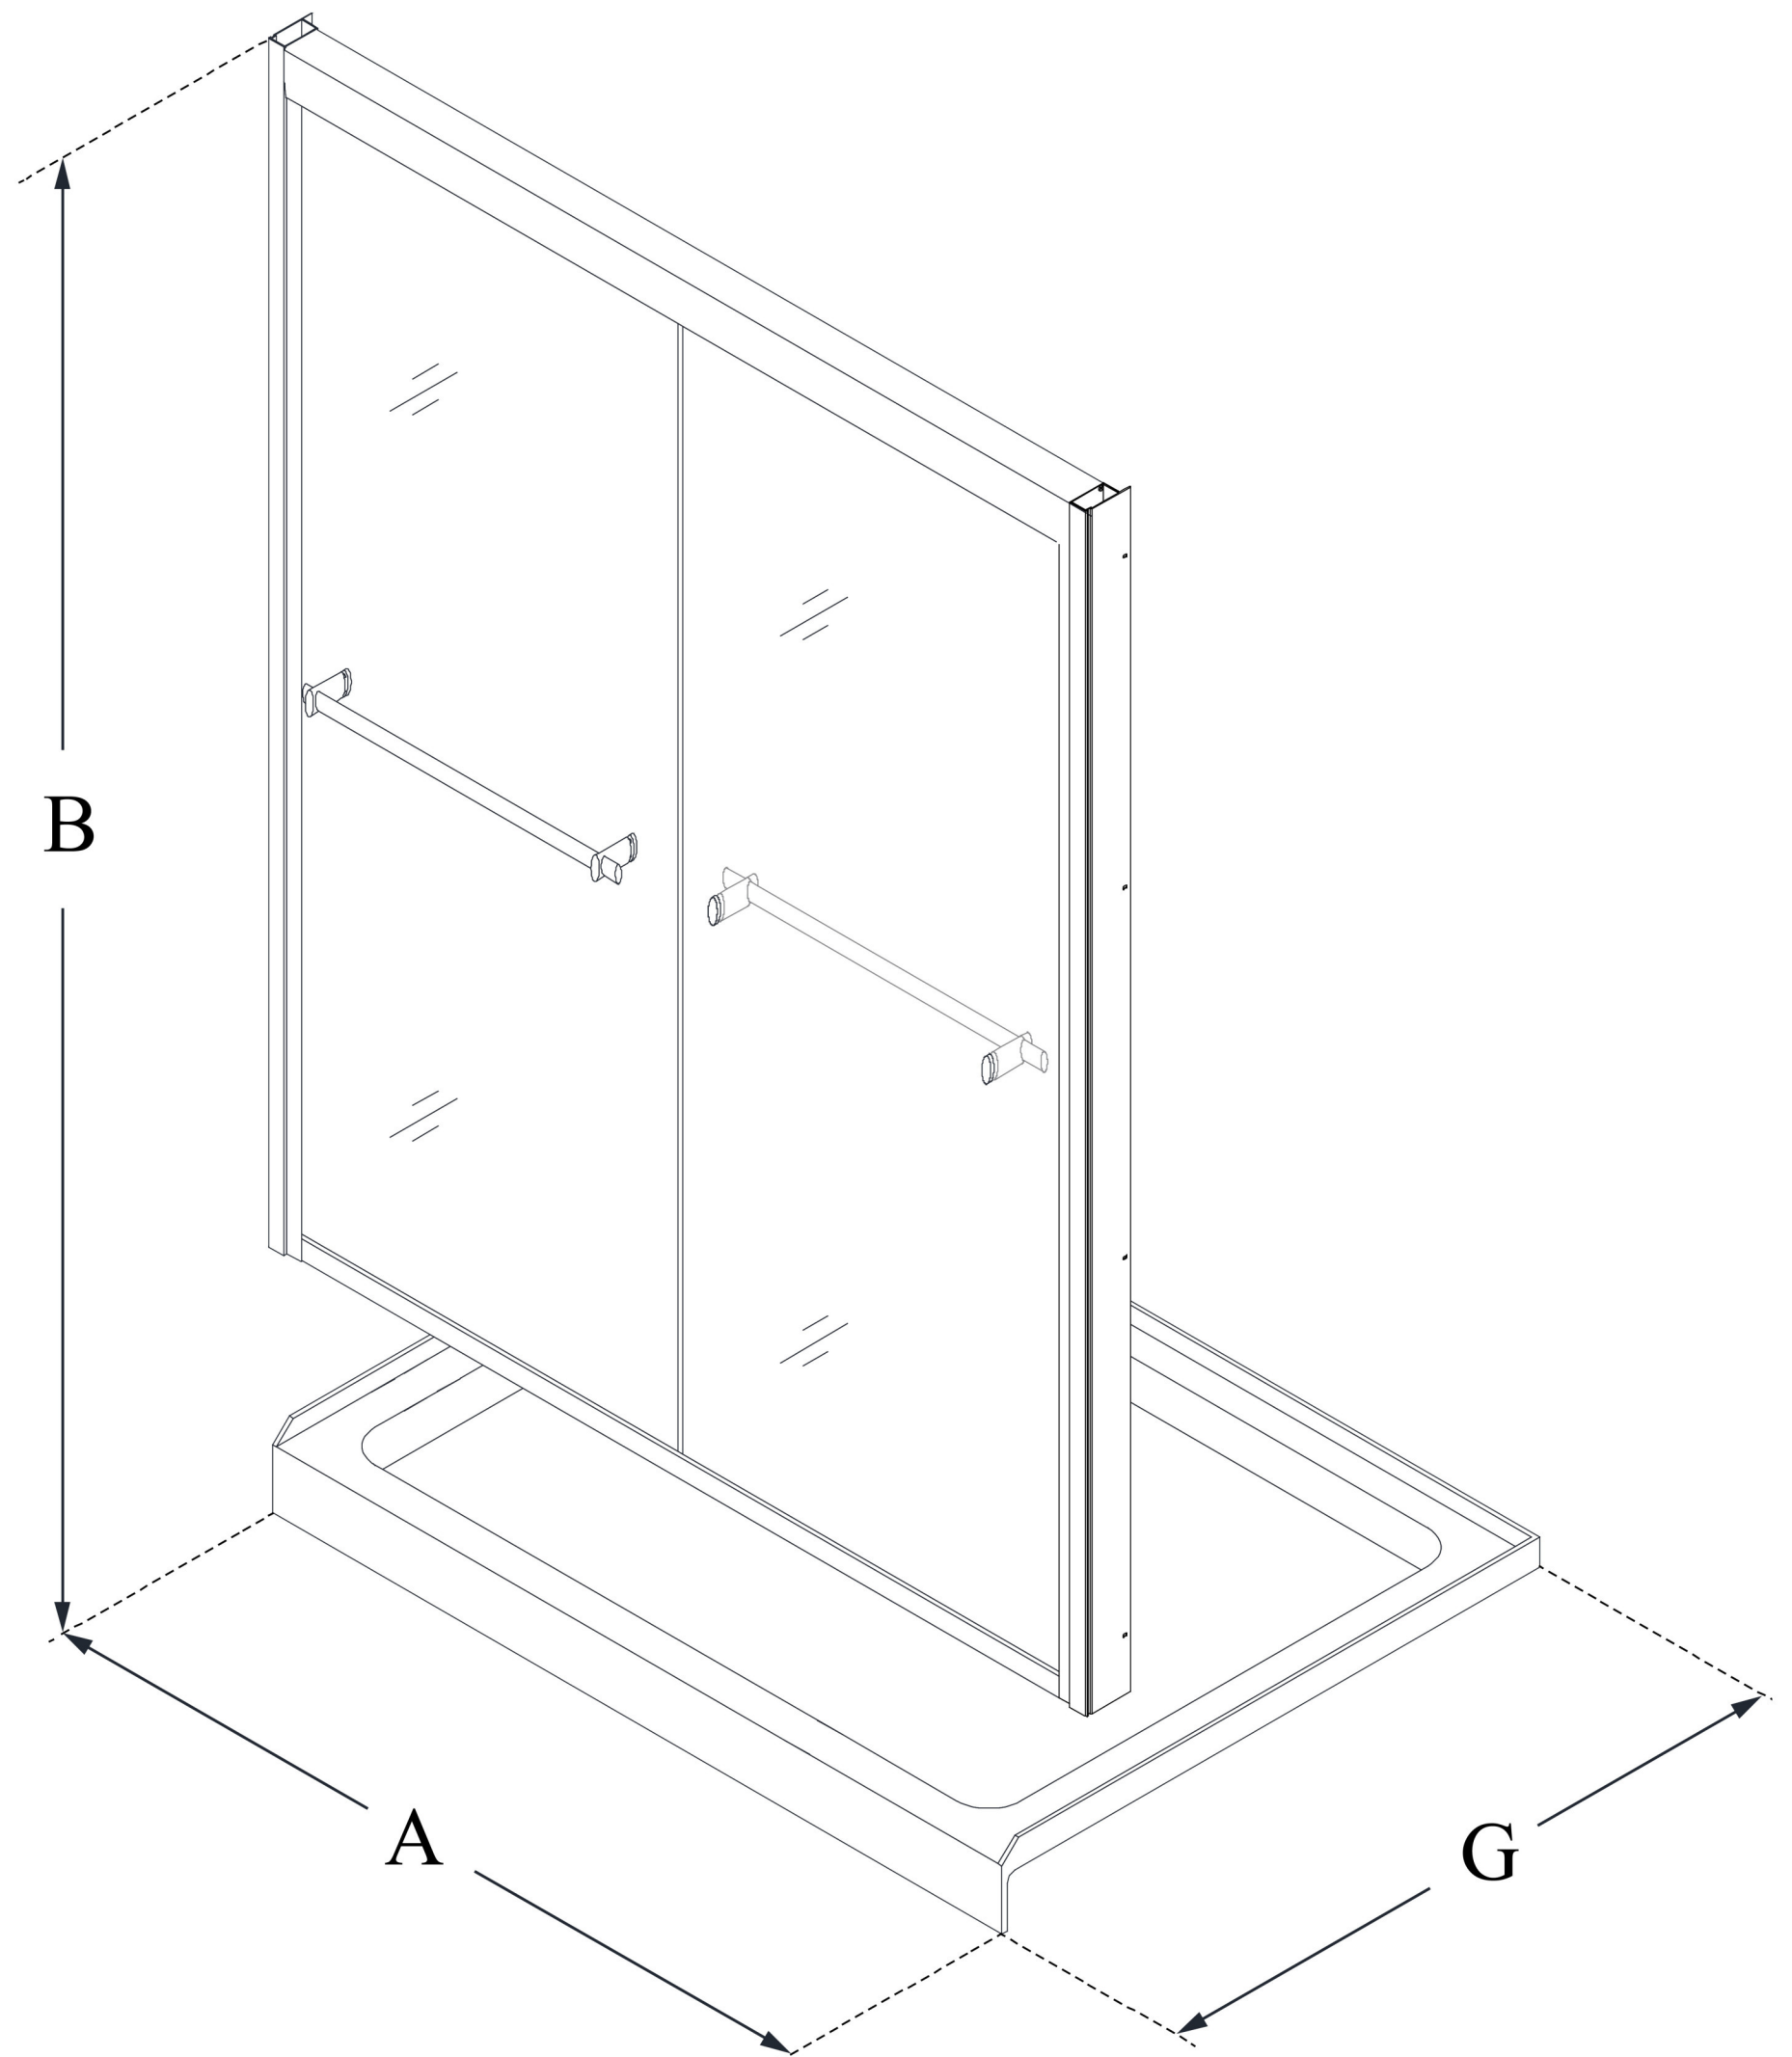

DL-6955

DUET

DreamLine Duet 36 in. D x 48 in.
W x 74 3/4 in. H Bypass Sliding
Shower Door and SlimLine
Shower Base Kit

KIT CONTENTS:

- SHOWER DOOR
- SHOWER BASE

CONFIGURATION DIMENSIONS:

A: 48 in.

KIT WIDTH

B: 74 3/4 in.

KIT HEIGHT

G: 36 in.

KIT DEPTH

AVAILABLE DRAIN LOCATIONS:

- CENTER

For precise drain location, please refer to the
included base technical drawing

DreamLine reserves the right to update or modify the hardware or materials pictured
without prior notice for the purpose of product improvement and customer satisfaction.