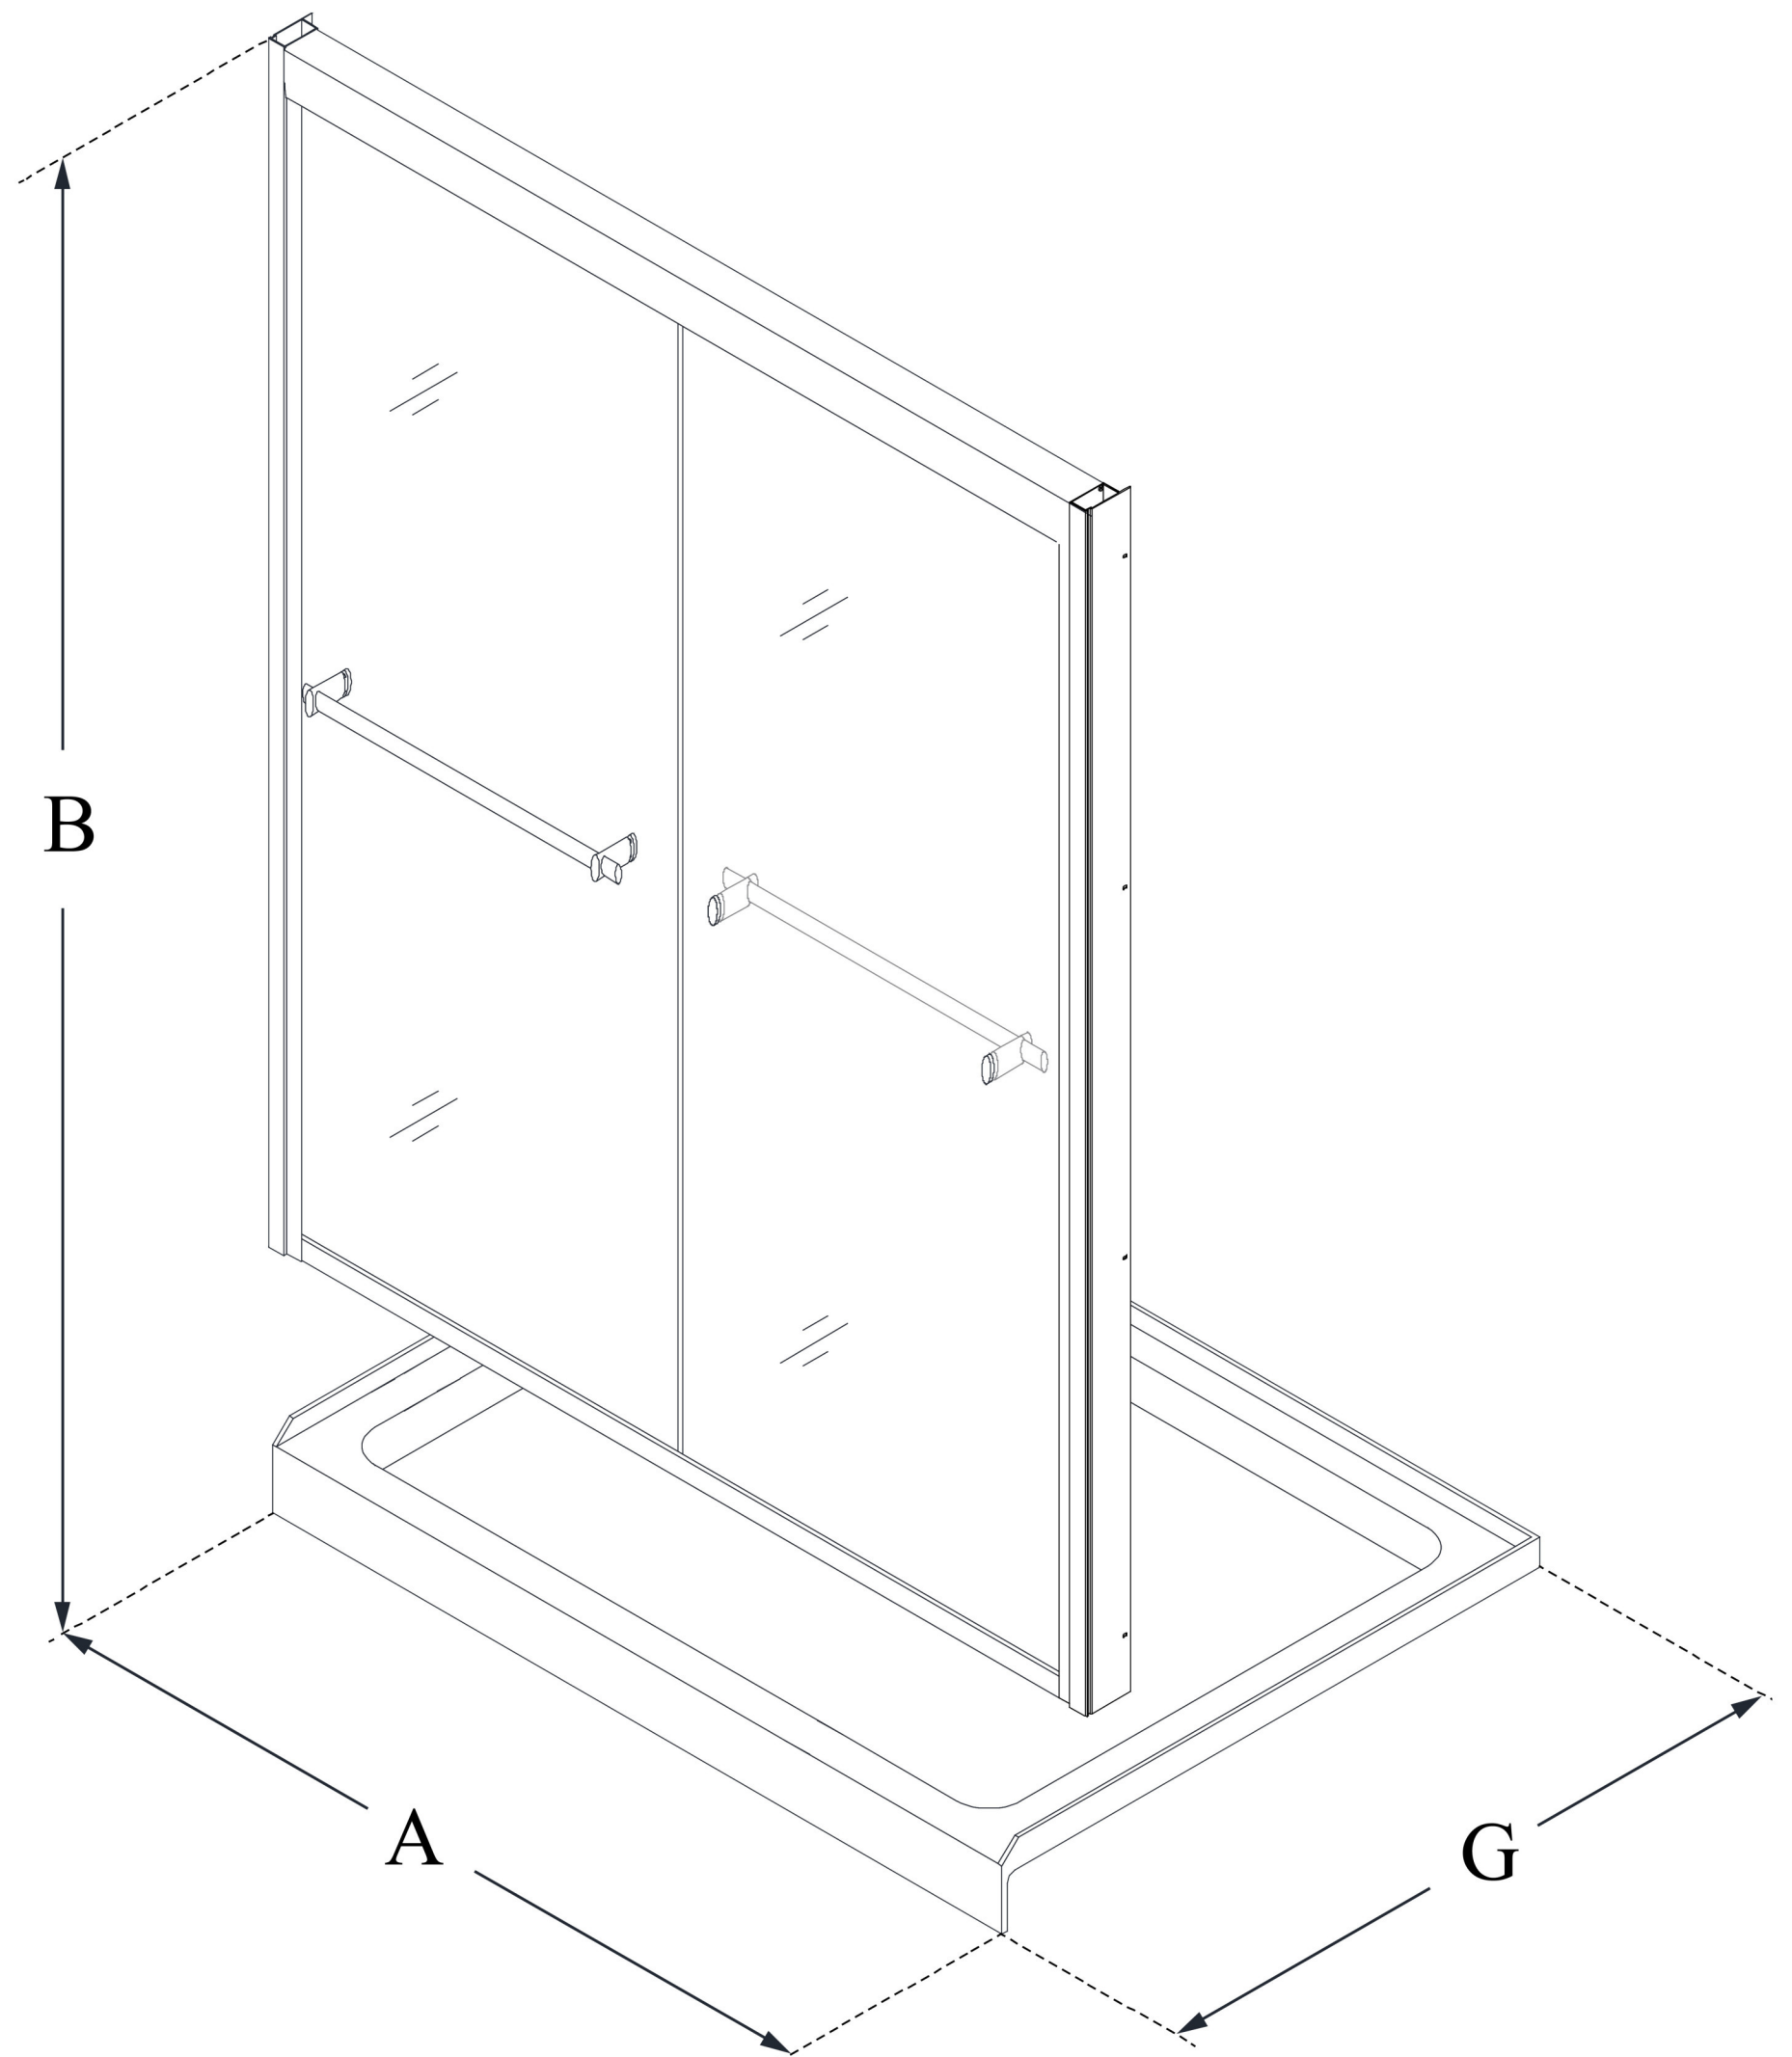

DL-6953

DUET

DreamLine Duet 36 in. D x 60 in.
W x 74 3/4 in. H Bypass Sliding
Shower Door and SlimLine
Shower Base Kit

KIT CONTENTS:

- SHOWER DOOR
- SHOWER BASE

CONFIGURATION DIMENSIONS:

A: 60 in.

KIT WIDTH

B: 74 3/4 in.

KIT HEIGHT

G: 36 in.

KIT DEPTH

AVAILABLE DRAIN LOCATIONS:

- CENTER
- LEFT
- RIGHT

For precise drain location, please refer to the
included base technical drawing

DreamLine reserves the right to update or modify the hardware or materials pictured
without prior notice for the purpose of product improvement and customer satisfaction.