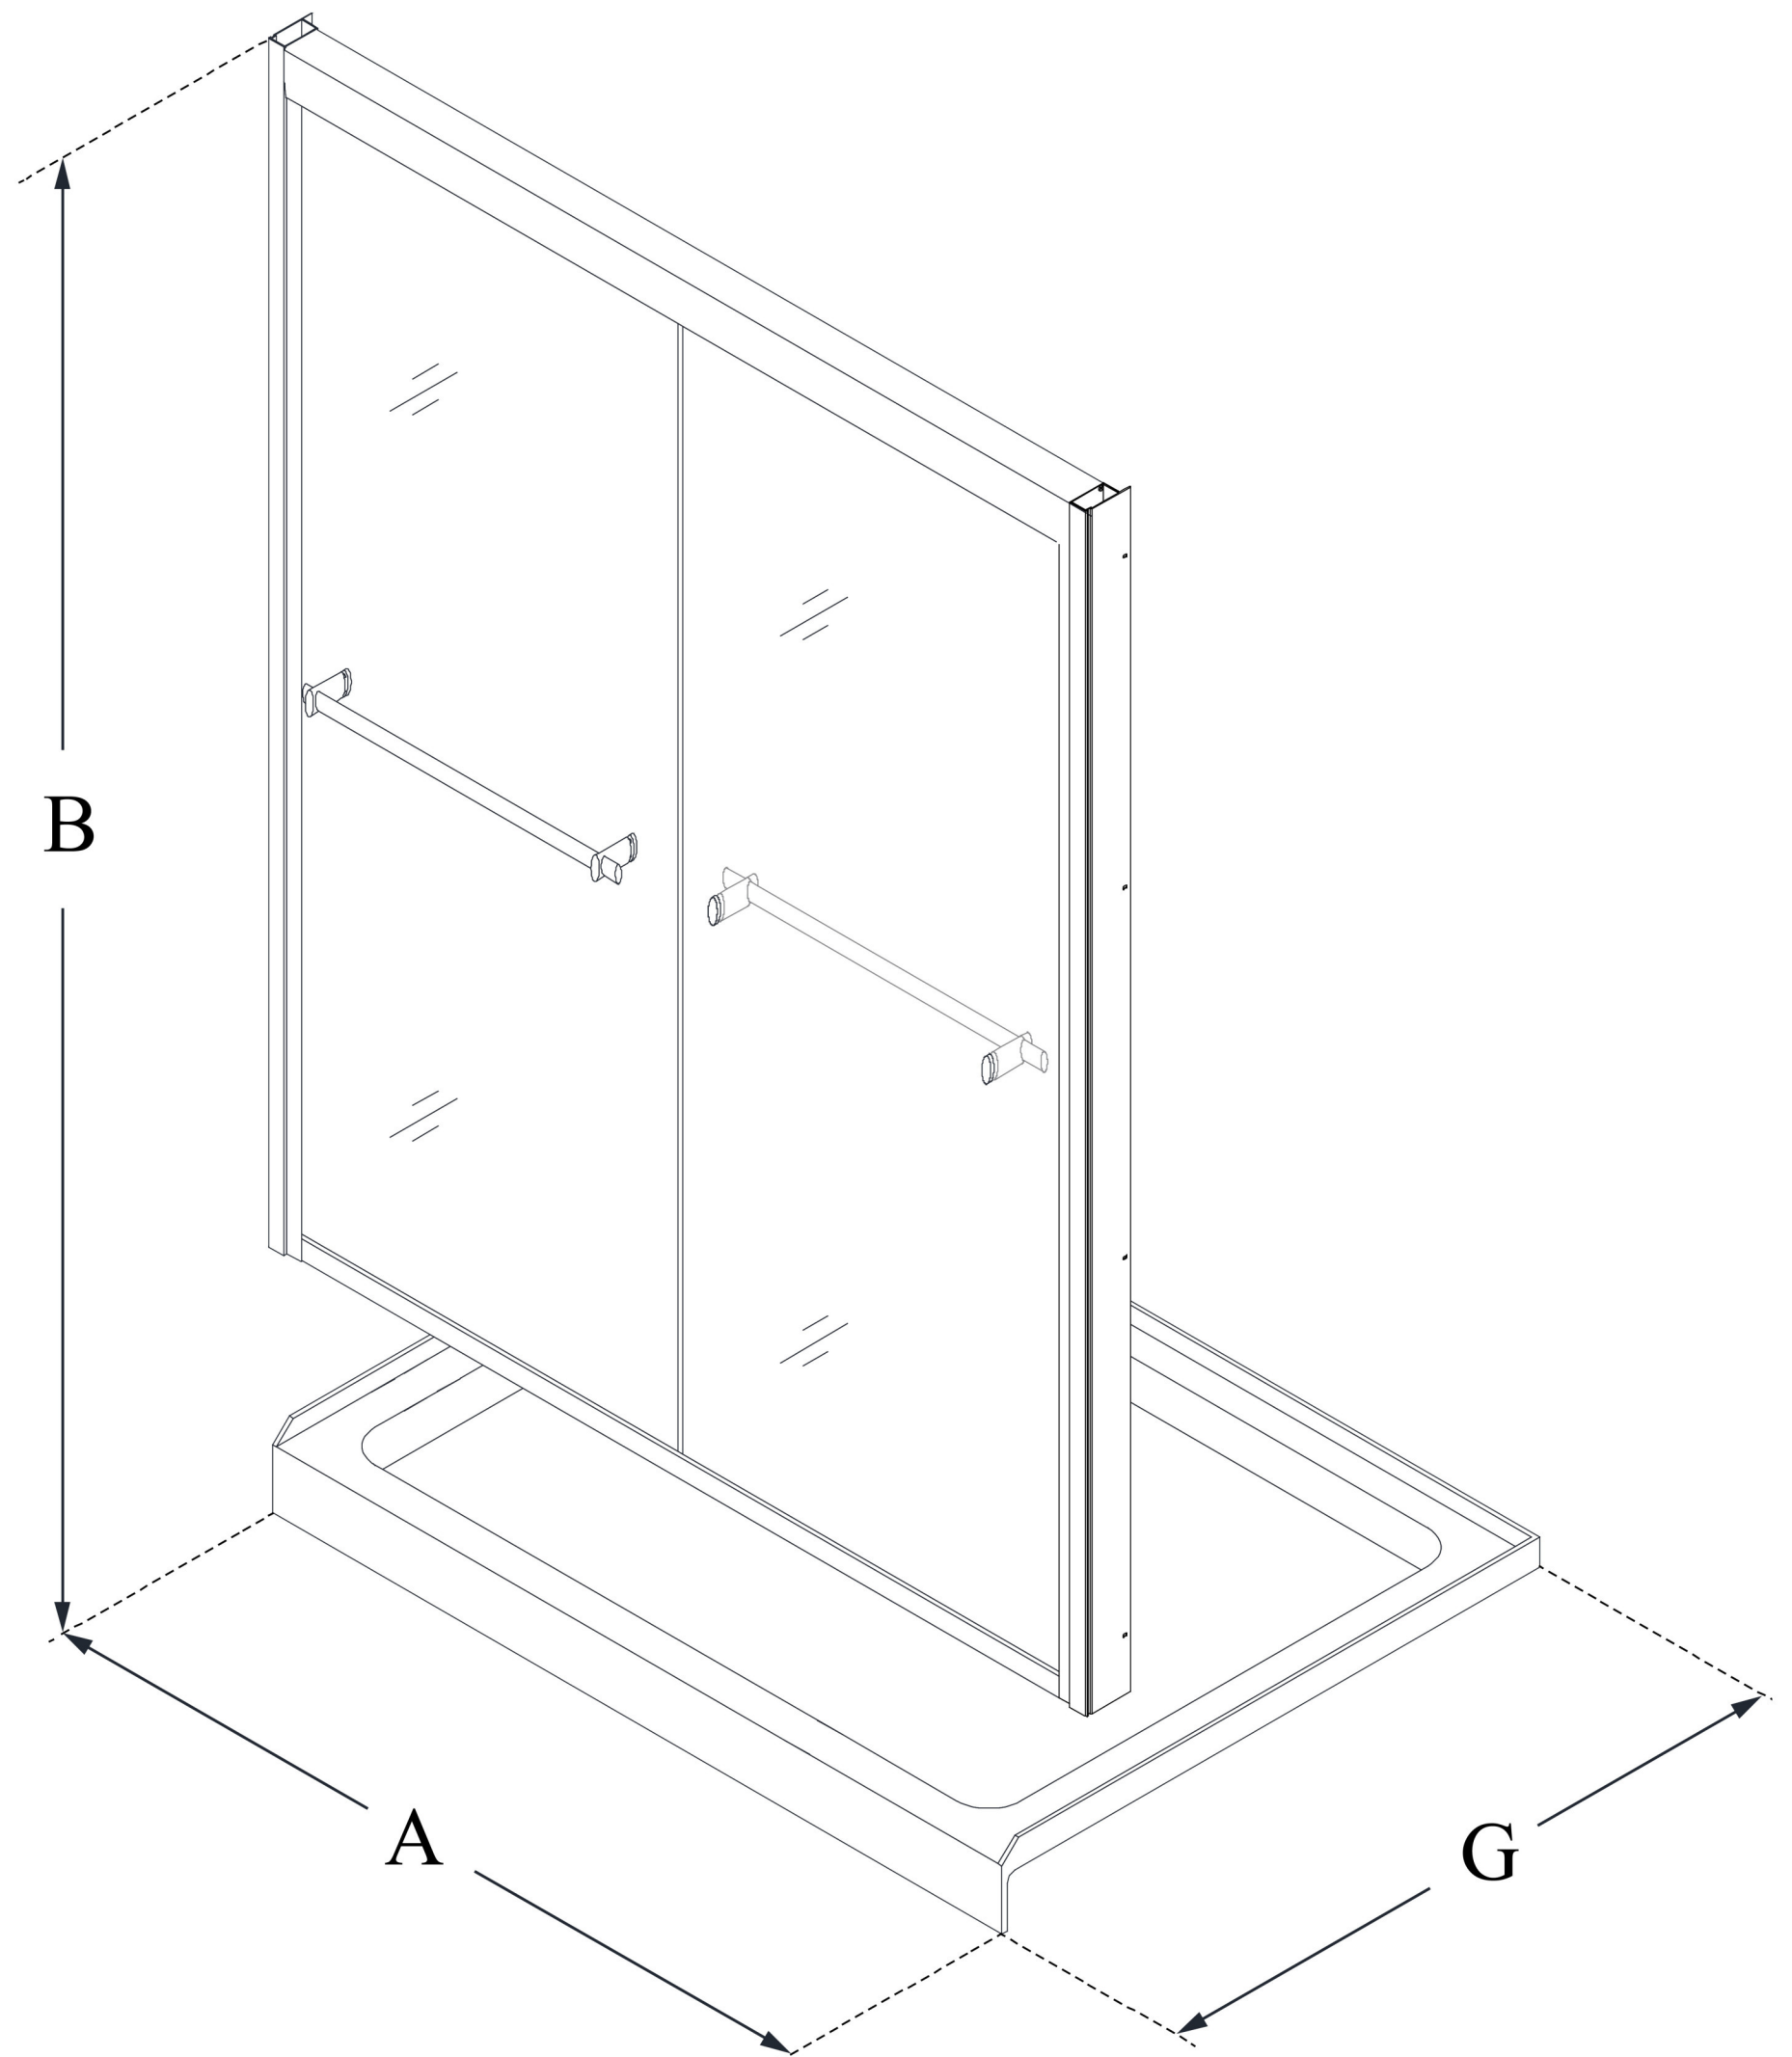

DL-6952

DUET

DreamLine Duet 34 in. D x 60 in.
W x 74 3/4 in. H Bypass Sliding
Shower Door and SlimLine
Shower Base Kit

KIT CONTENTS:

- SHOWER DOOR
- SHOWER BASE

CONFIGURATION DIMENSIONS:

A: 60 in.

KIT WIDTH

B: 74 3/4 in.

KIT HEIGHT

G: 34 in.

KIT DEPTH

AVAILABLE DRAIN LOCATIONS:

- CENTER
- LEFT
- RIGHT

For precise drain location, please refer to the
included base technical drawing

DreamLine reserves the right to update or modify the hardware or materials pictured
without prior notice for the purpose of product improvement and customer satisfaction.