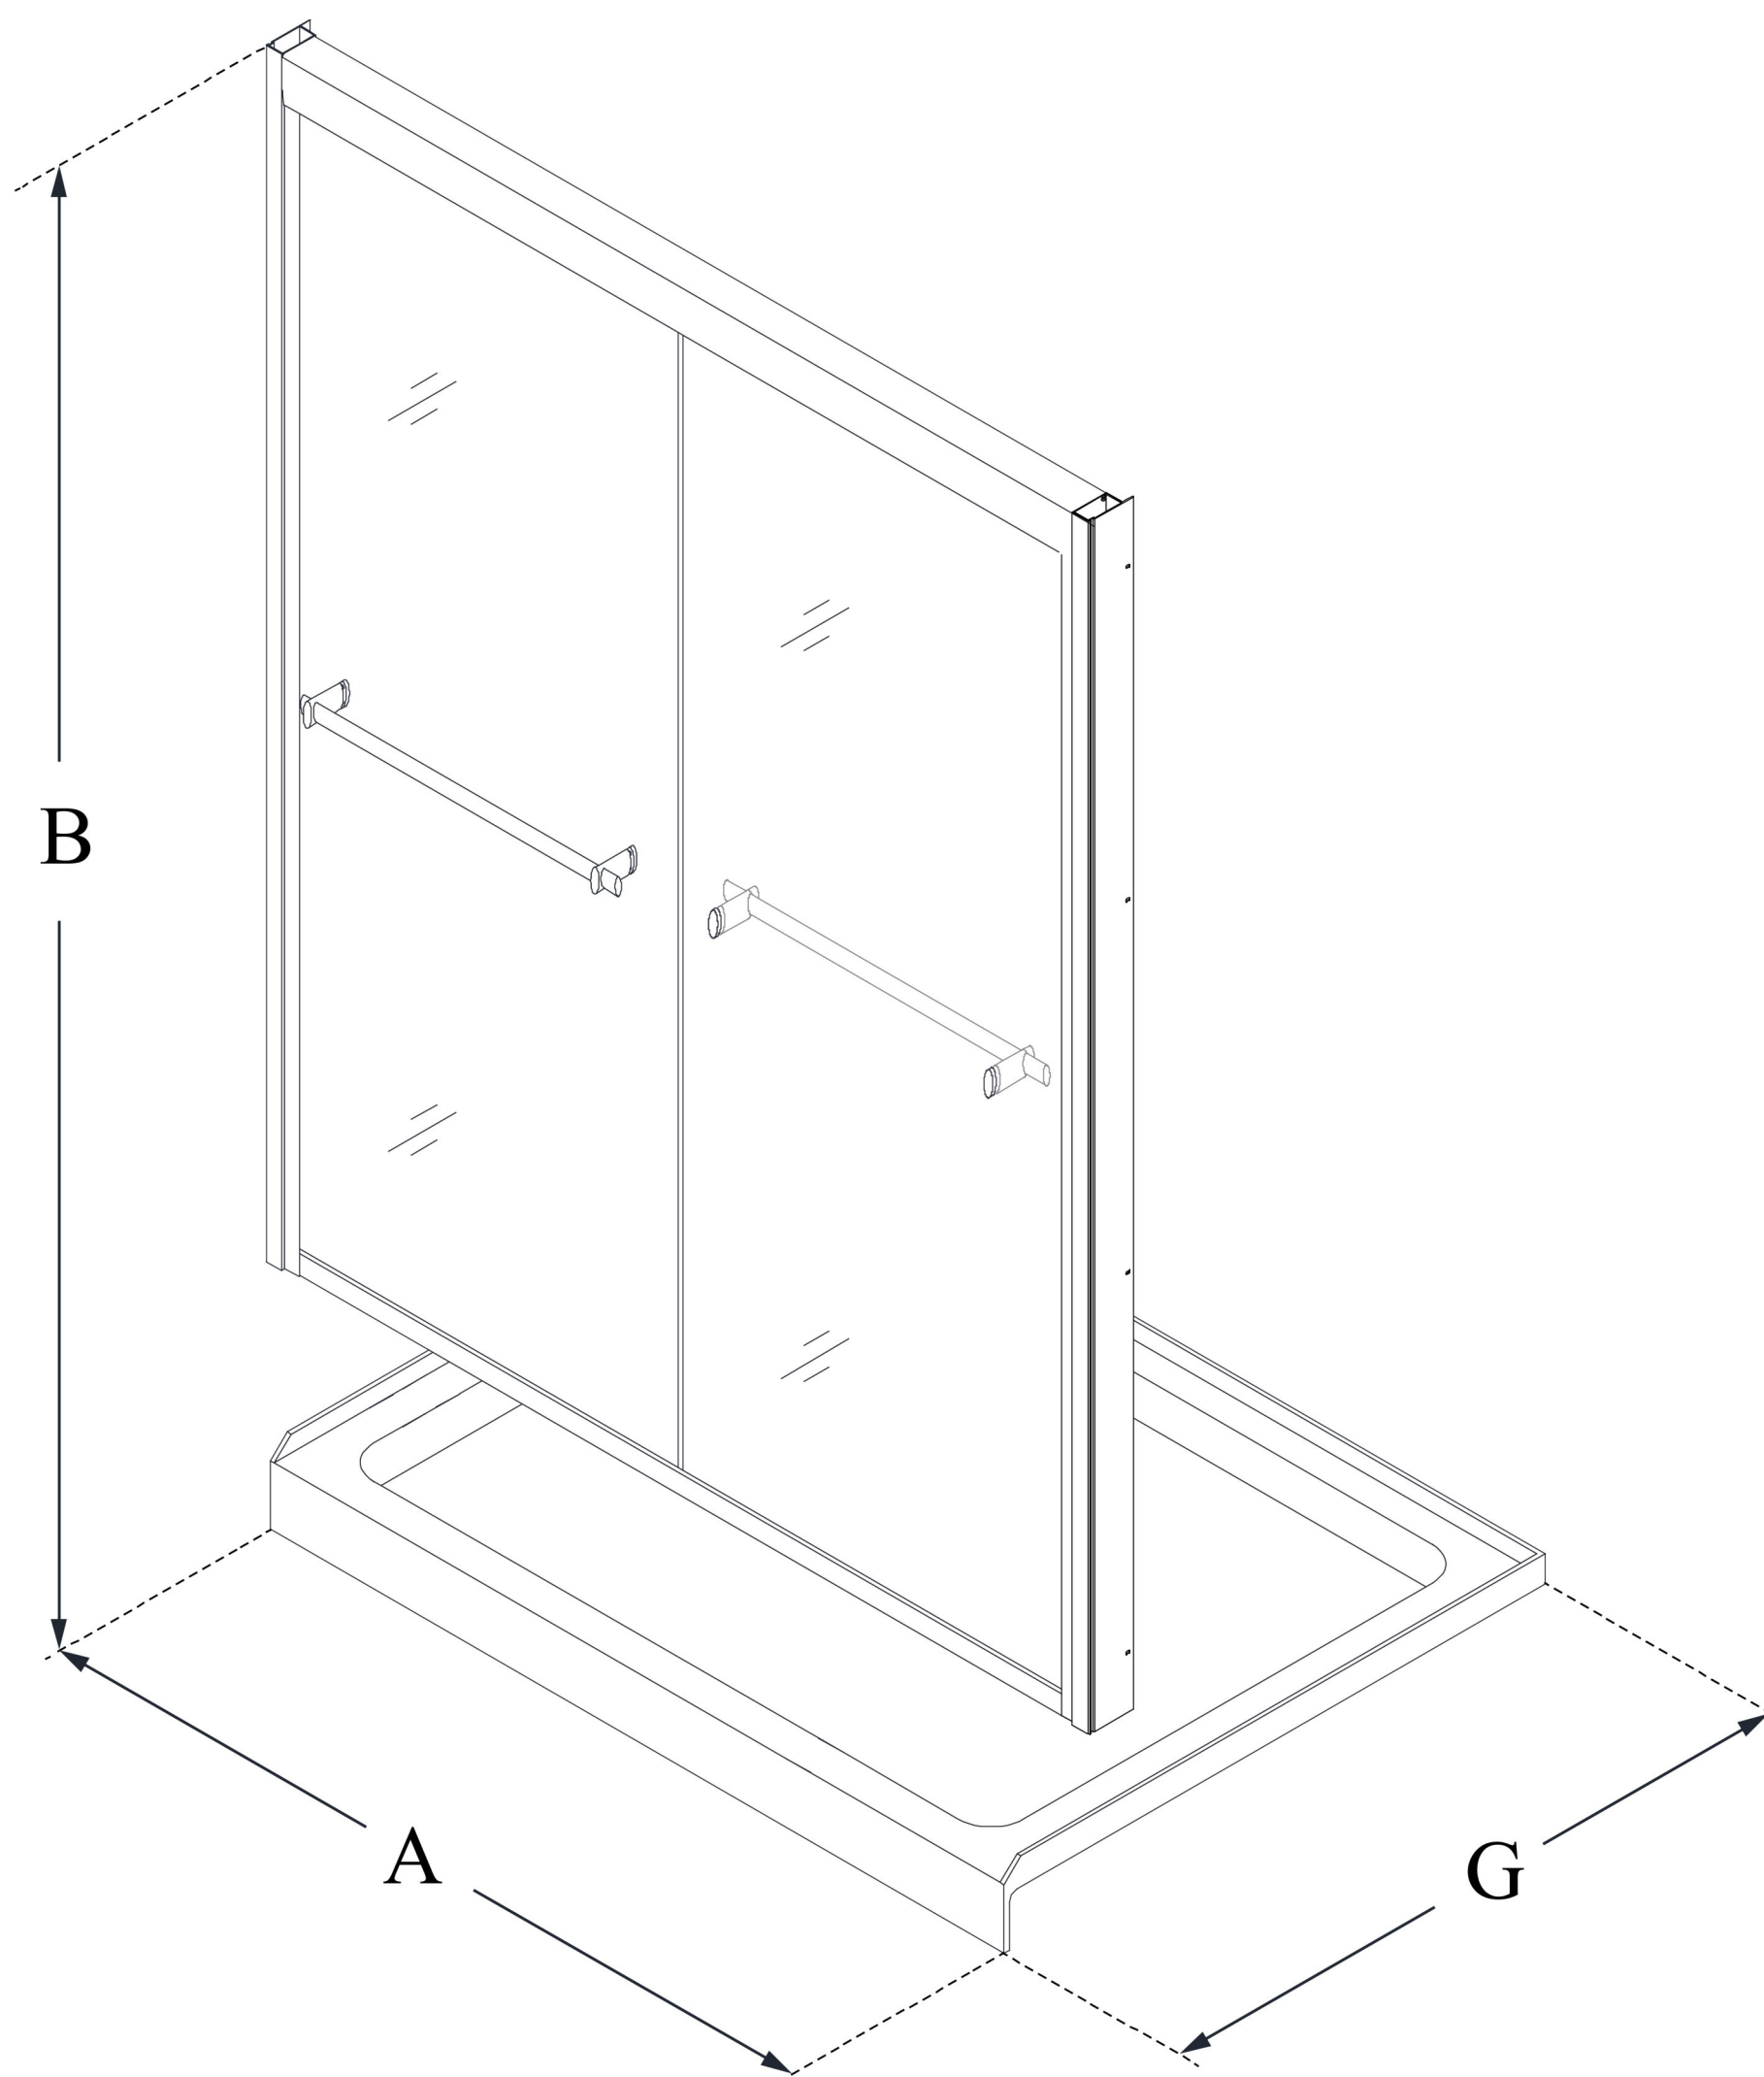

## **DUET**

DreamLine Duet 32 in. D x 60 in.  
W x 74 3/4 in. H Bypass Sliding  
Shower Door and SlimLine  
Shower Base Kit

### **KIT CONTENTS:**

- SHOWER DOOR
- SHOWER BASE

### **CONFIGURATION DIMENSIONS:**

**A: 60 in.**  
KIT WIDTH

**B: 74 3/4 in.**  
KIT HEIGHT

**G: 32 in.**  
KIT DEPTH

### **AVAILABLE DRAIN LOCATIONS:**

- CENTER
- LEFT
- RIGHT

For precise drain location, please refer to the  
included base technical drawing

DreamLine reserves the right to update or modify the hardware or materials pictured  
without prior notice for the purpose of product improvement and customer satisfaction.