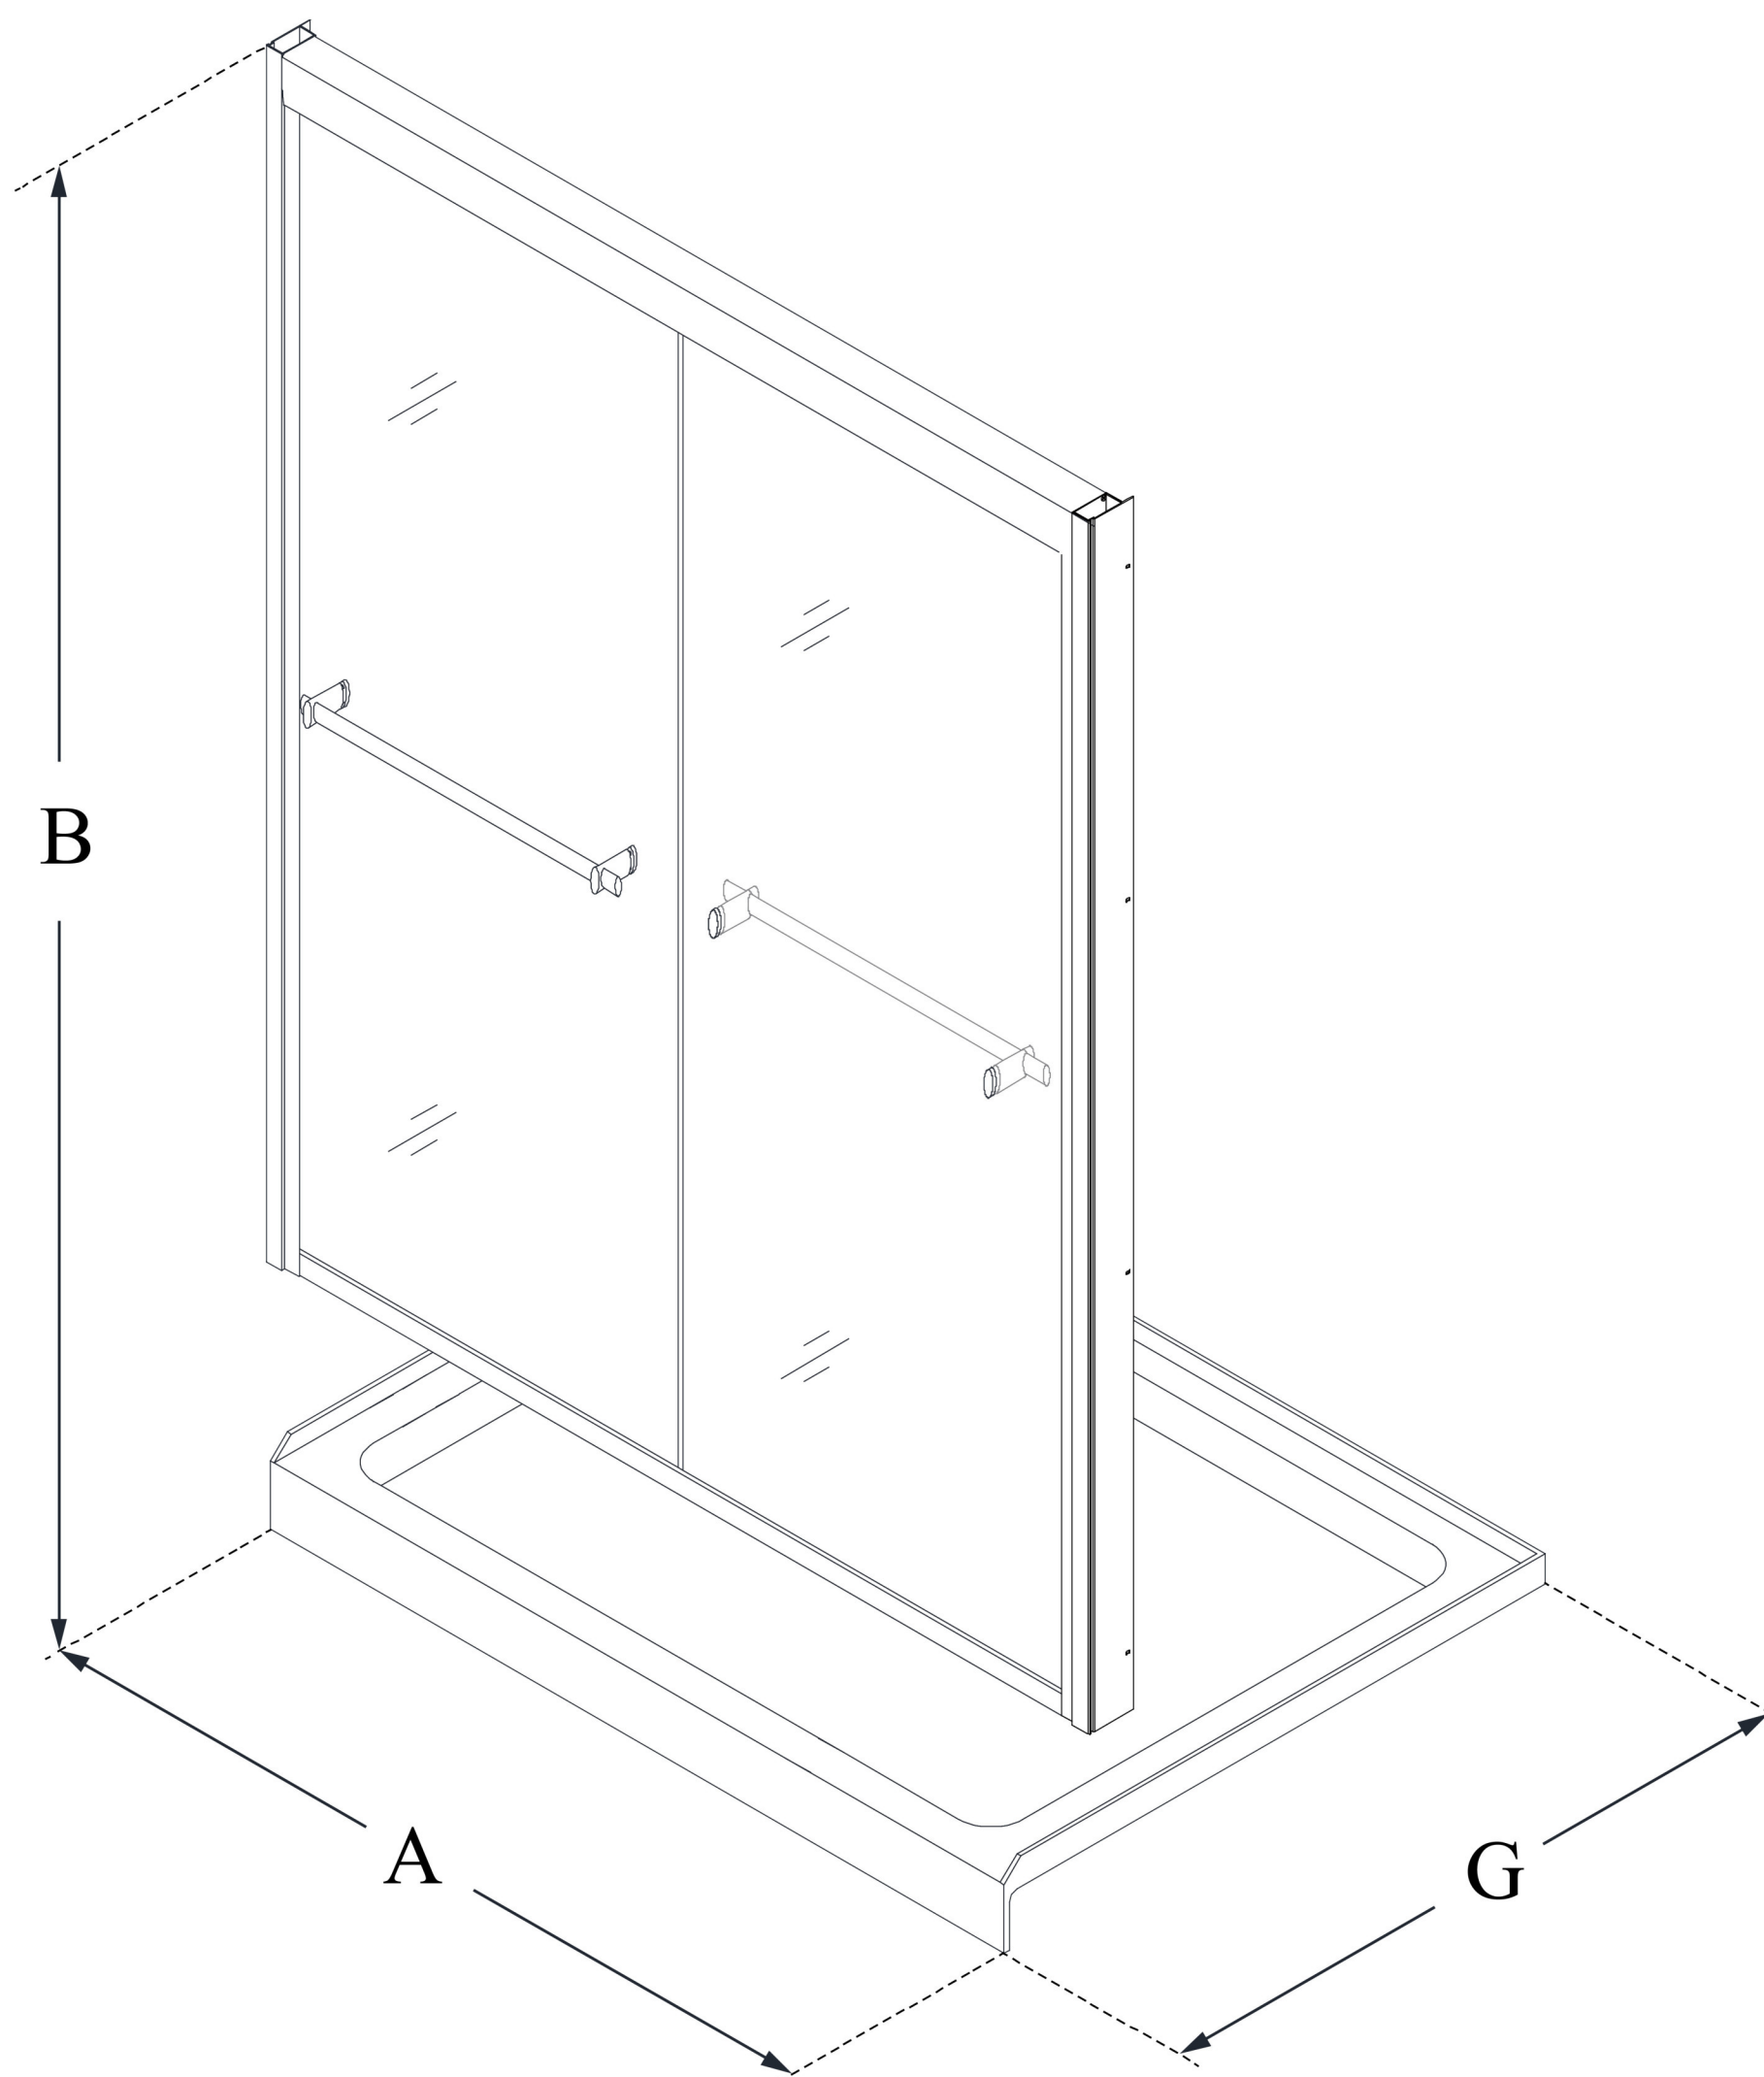

DL-6950

DUET

DreamLine Duet 30 in. D x 60 in.
W x 74 3/4 in. H Bypass Sliding
Shower Door and SlimLine
Shower Base Kit

KIT CONTENTS:

- SHOWER DOOR
- SHOWER BASE

CONFIGURATION DIMENSIONS:

A: 60 in.
KIT WIDTH

B: 74 3/4 in.
KIT HEIGHT

G: 30 in.
KIT DEPTH

AVAILABLE DRAIN LOCATIONS:

- CENTER
- LEFT
- RIGHT

For precise drain location, please refer to the
included base technical drawing

DreamLine reserves the right to update or modify the hardware or materials pictured
without prior notice for the purpose of product improvement and customer satisfaction.