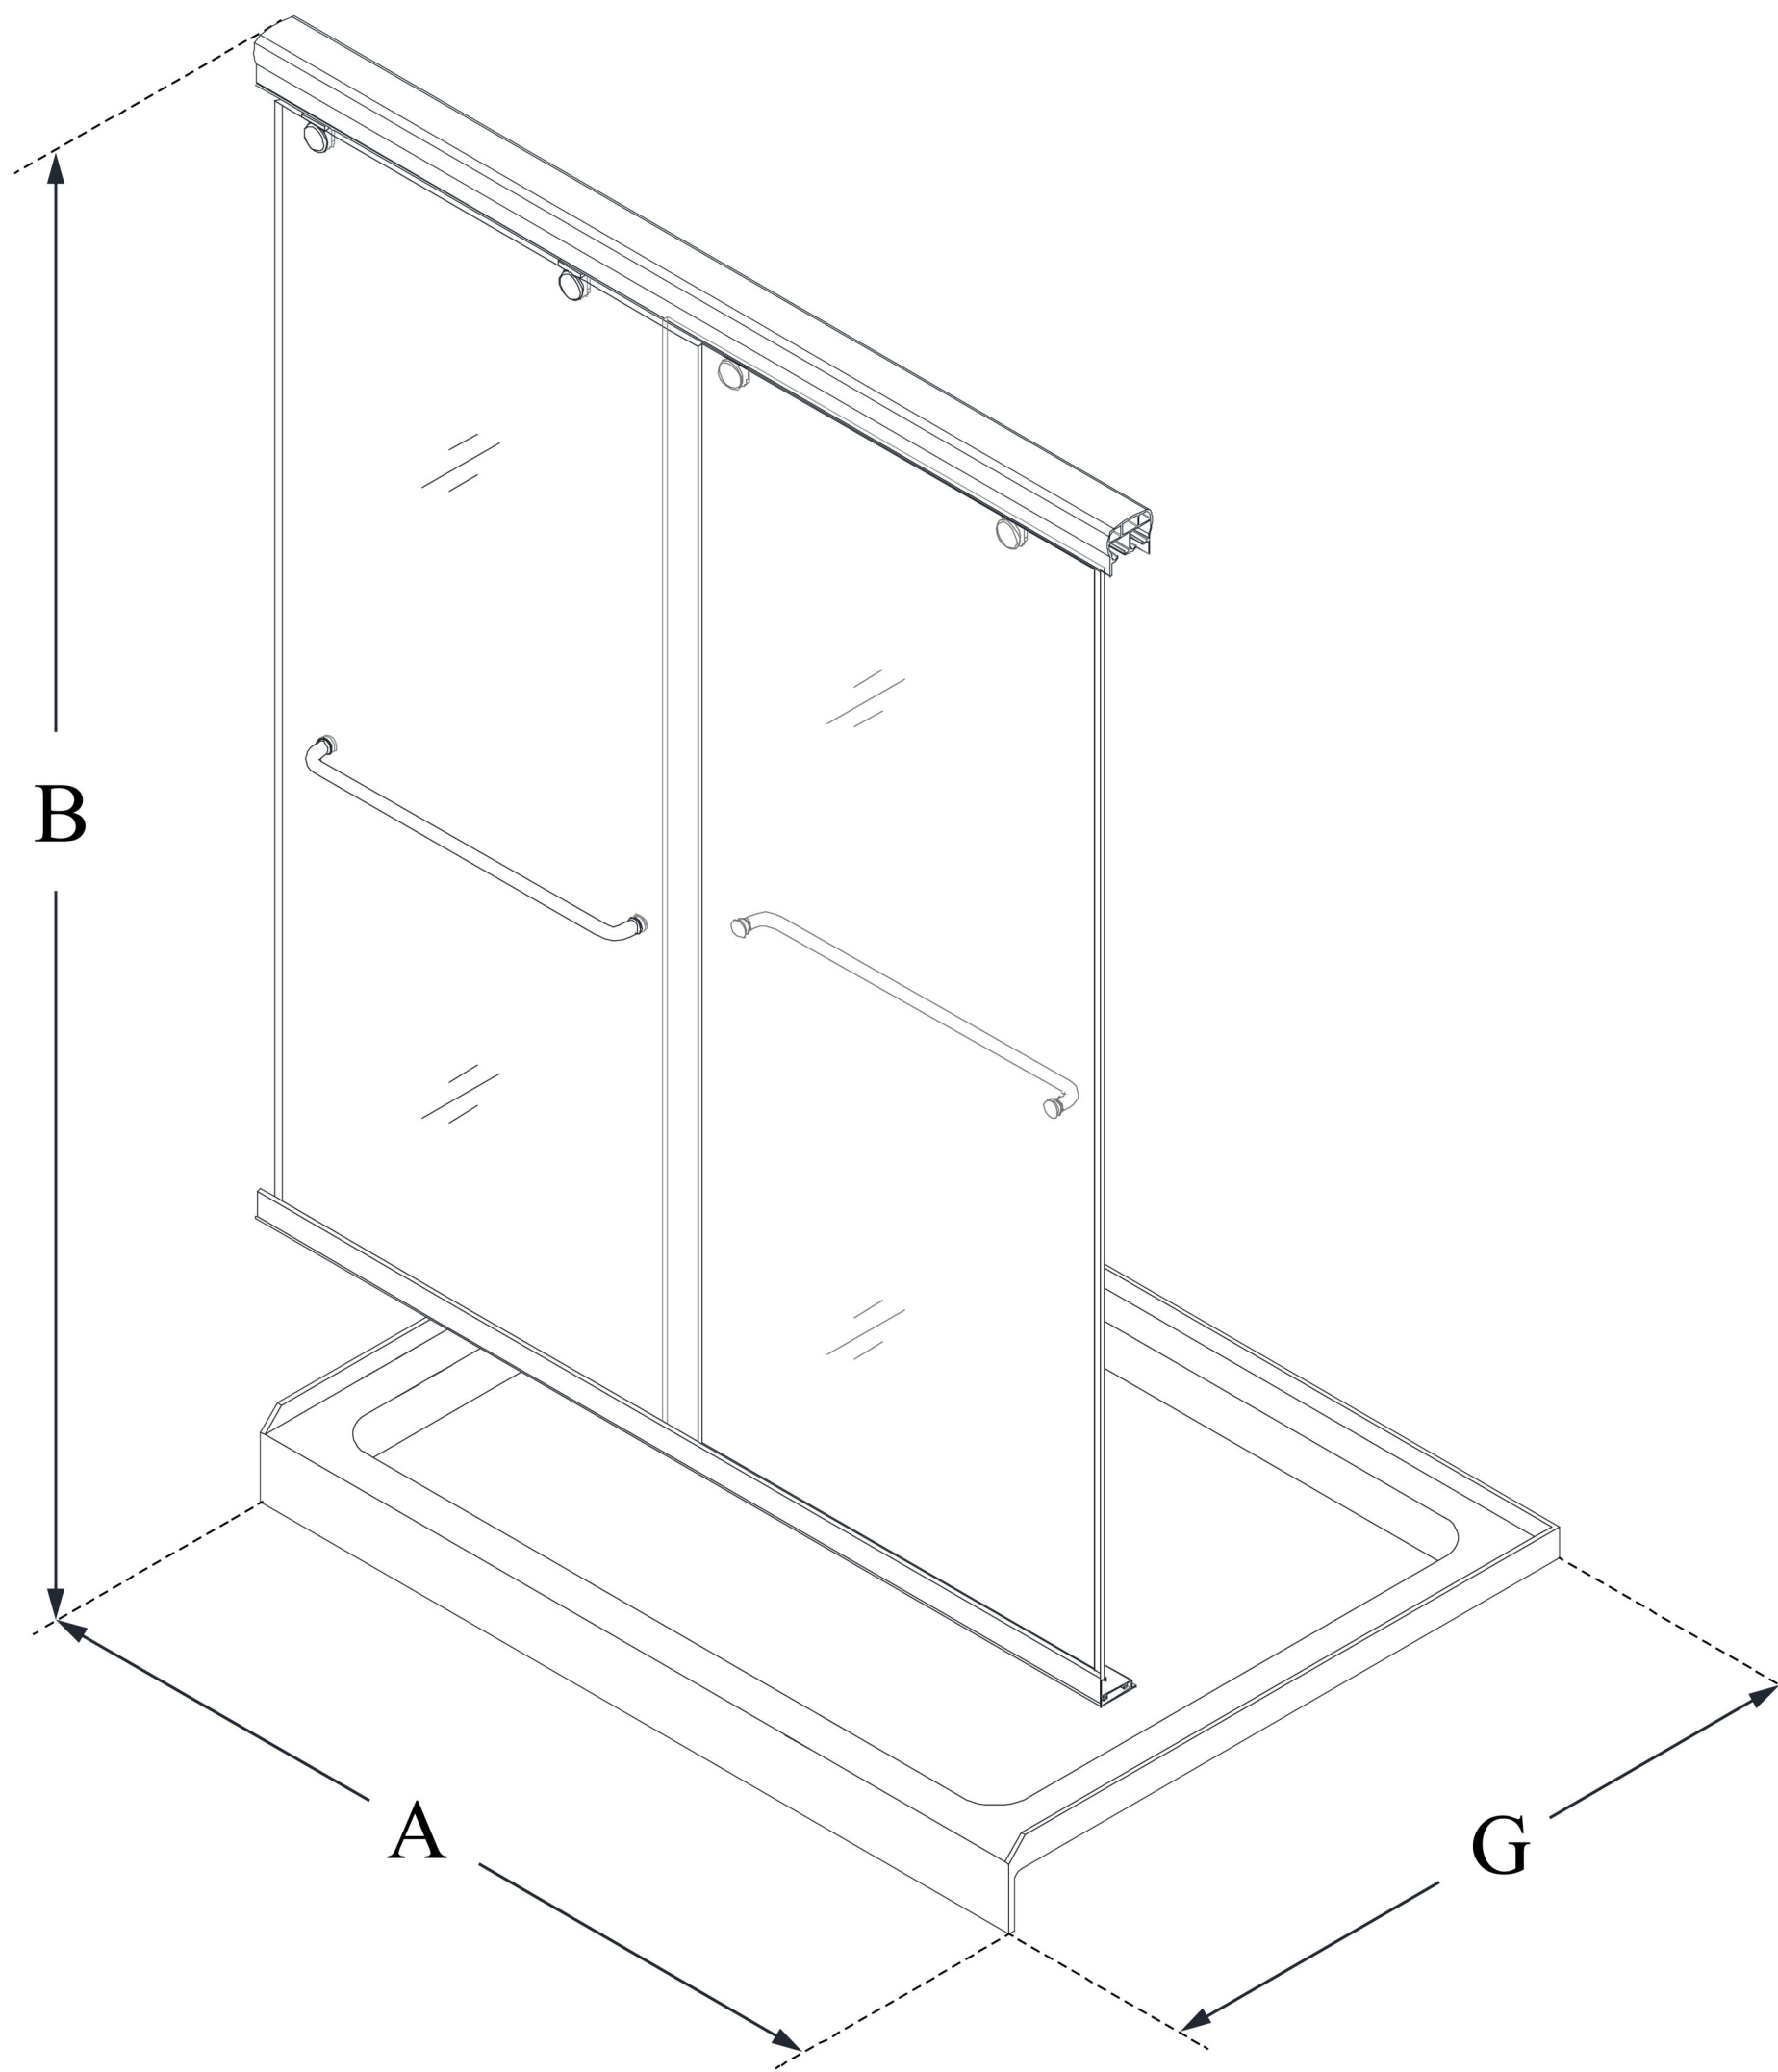

# CHARISMA

DreamLine Charisma 36 in. D x  
60 in. W x 78 3/4 in. H Frameless  
Bypass Sliding Shower Door and  
SlimLine Shower Base Kit

## KIT CONTENTS:

- SHOWER DOOR
- SHOWER BASE

## CONFIGURATION DIMENSIONS:

**A: 60 in.**  
KIT WIDTH

**B: 78 3/4 in.**  
KIT HEIGHT

**G: 36 in.**  
KIT DEPTH

## AVAILABLE DRAIN LOCATIONS:

- CENTER
- LEFT
- RIGHT

For precise drain location, please refer to the  
included base technical drawing

DreamLine reserves the right to update or modify the hardware or materials pictured  
without prior notice for the purpose of product improvement and customer satisfaction.