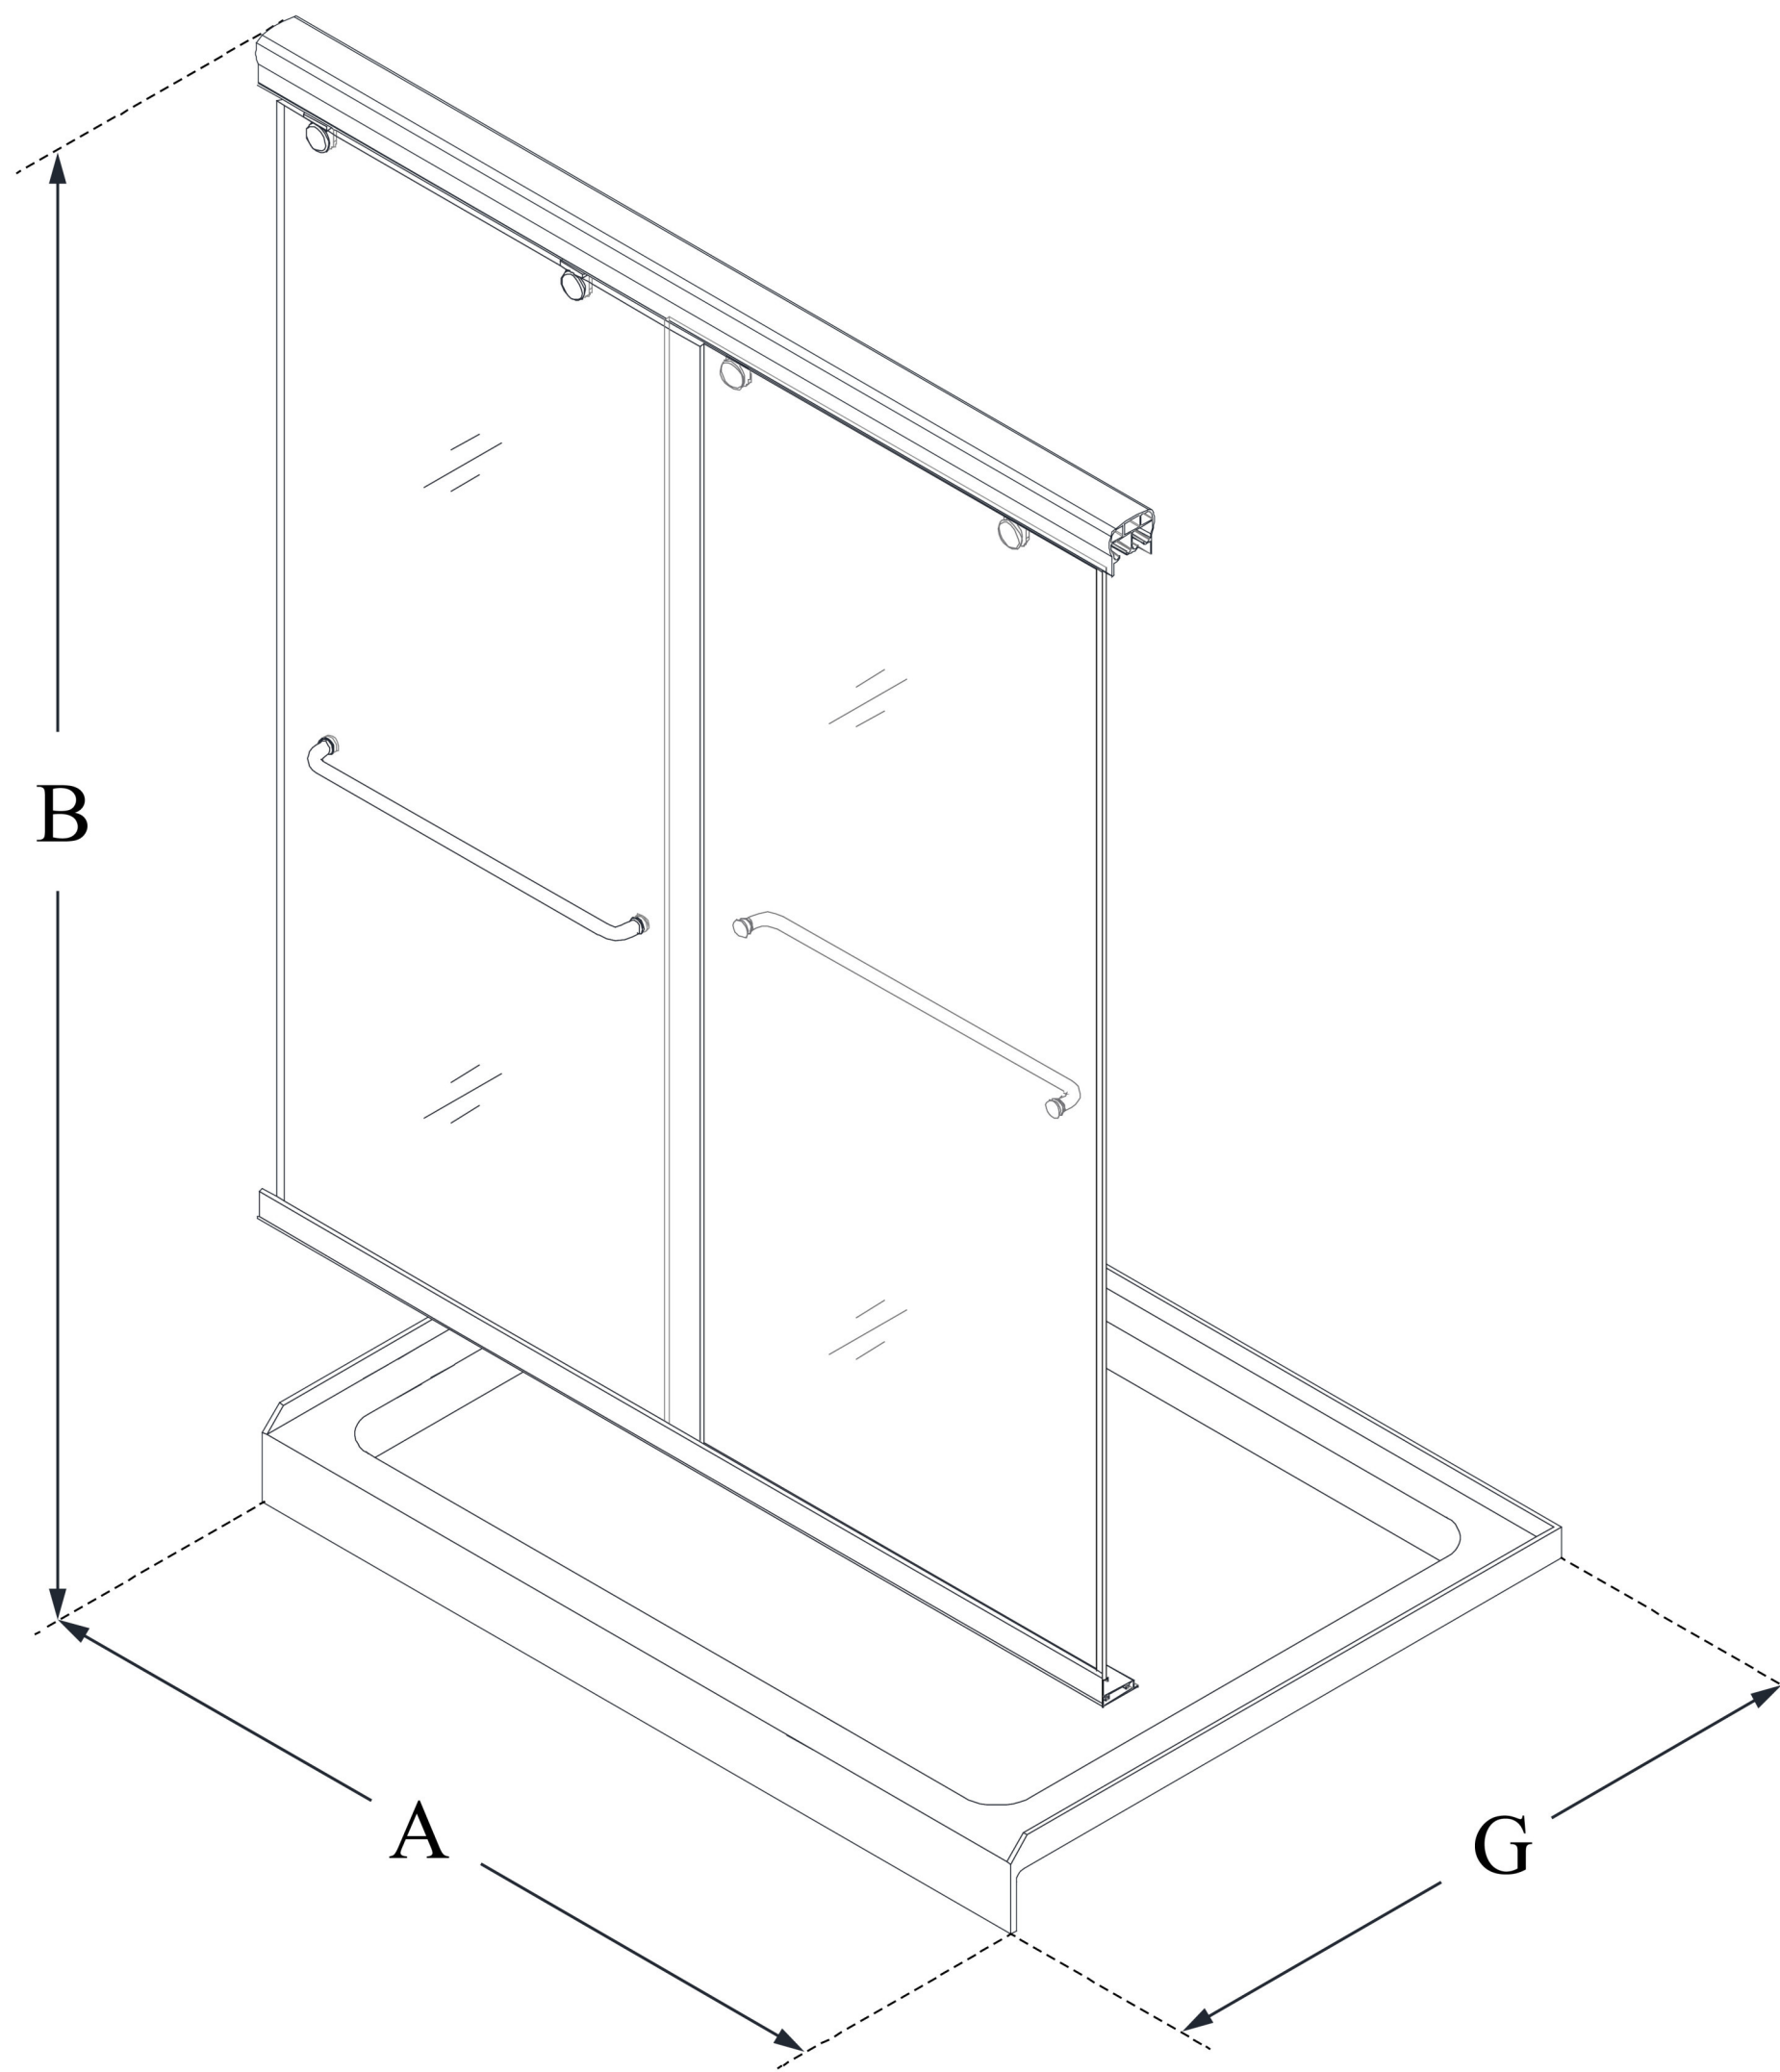

# CHARISMA

DreamLine Charisma 34 in. D x  
60 in. W x 78 3/4 in. H Frameless  
Bypass Sliding Shower Door and  
SlimLine Shower Base Kit

## KIT CONTENTS:

- SHOWER DOOR
- SHOWER BASE

## CONFIGURATION DIMENSIONS:

**A: 60 in.**  
KIT WIDTH

**B: 78 3/4 in.**  
KIT HEIGHT

**G: 34 in.**  
KIT DEPTH

## AVAILABLE DRAIN LOCATIONS:

- CENTER
- LEFT
- RIGHT

For precise drain location, please refer to the  
included base technical drawing

DreamLine reserves the right to update or modify the hardware or materials pictured  
without prior notice for the purpose of product improvement and customer satisfaction.