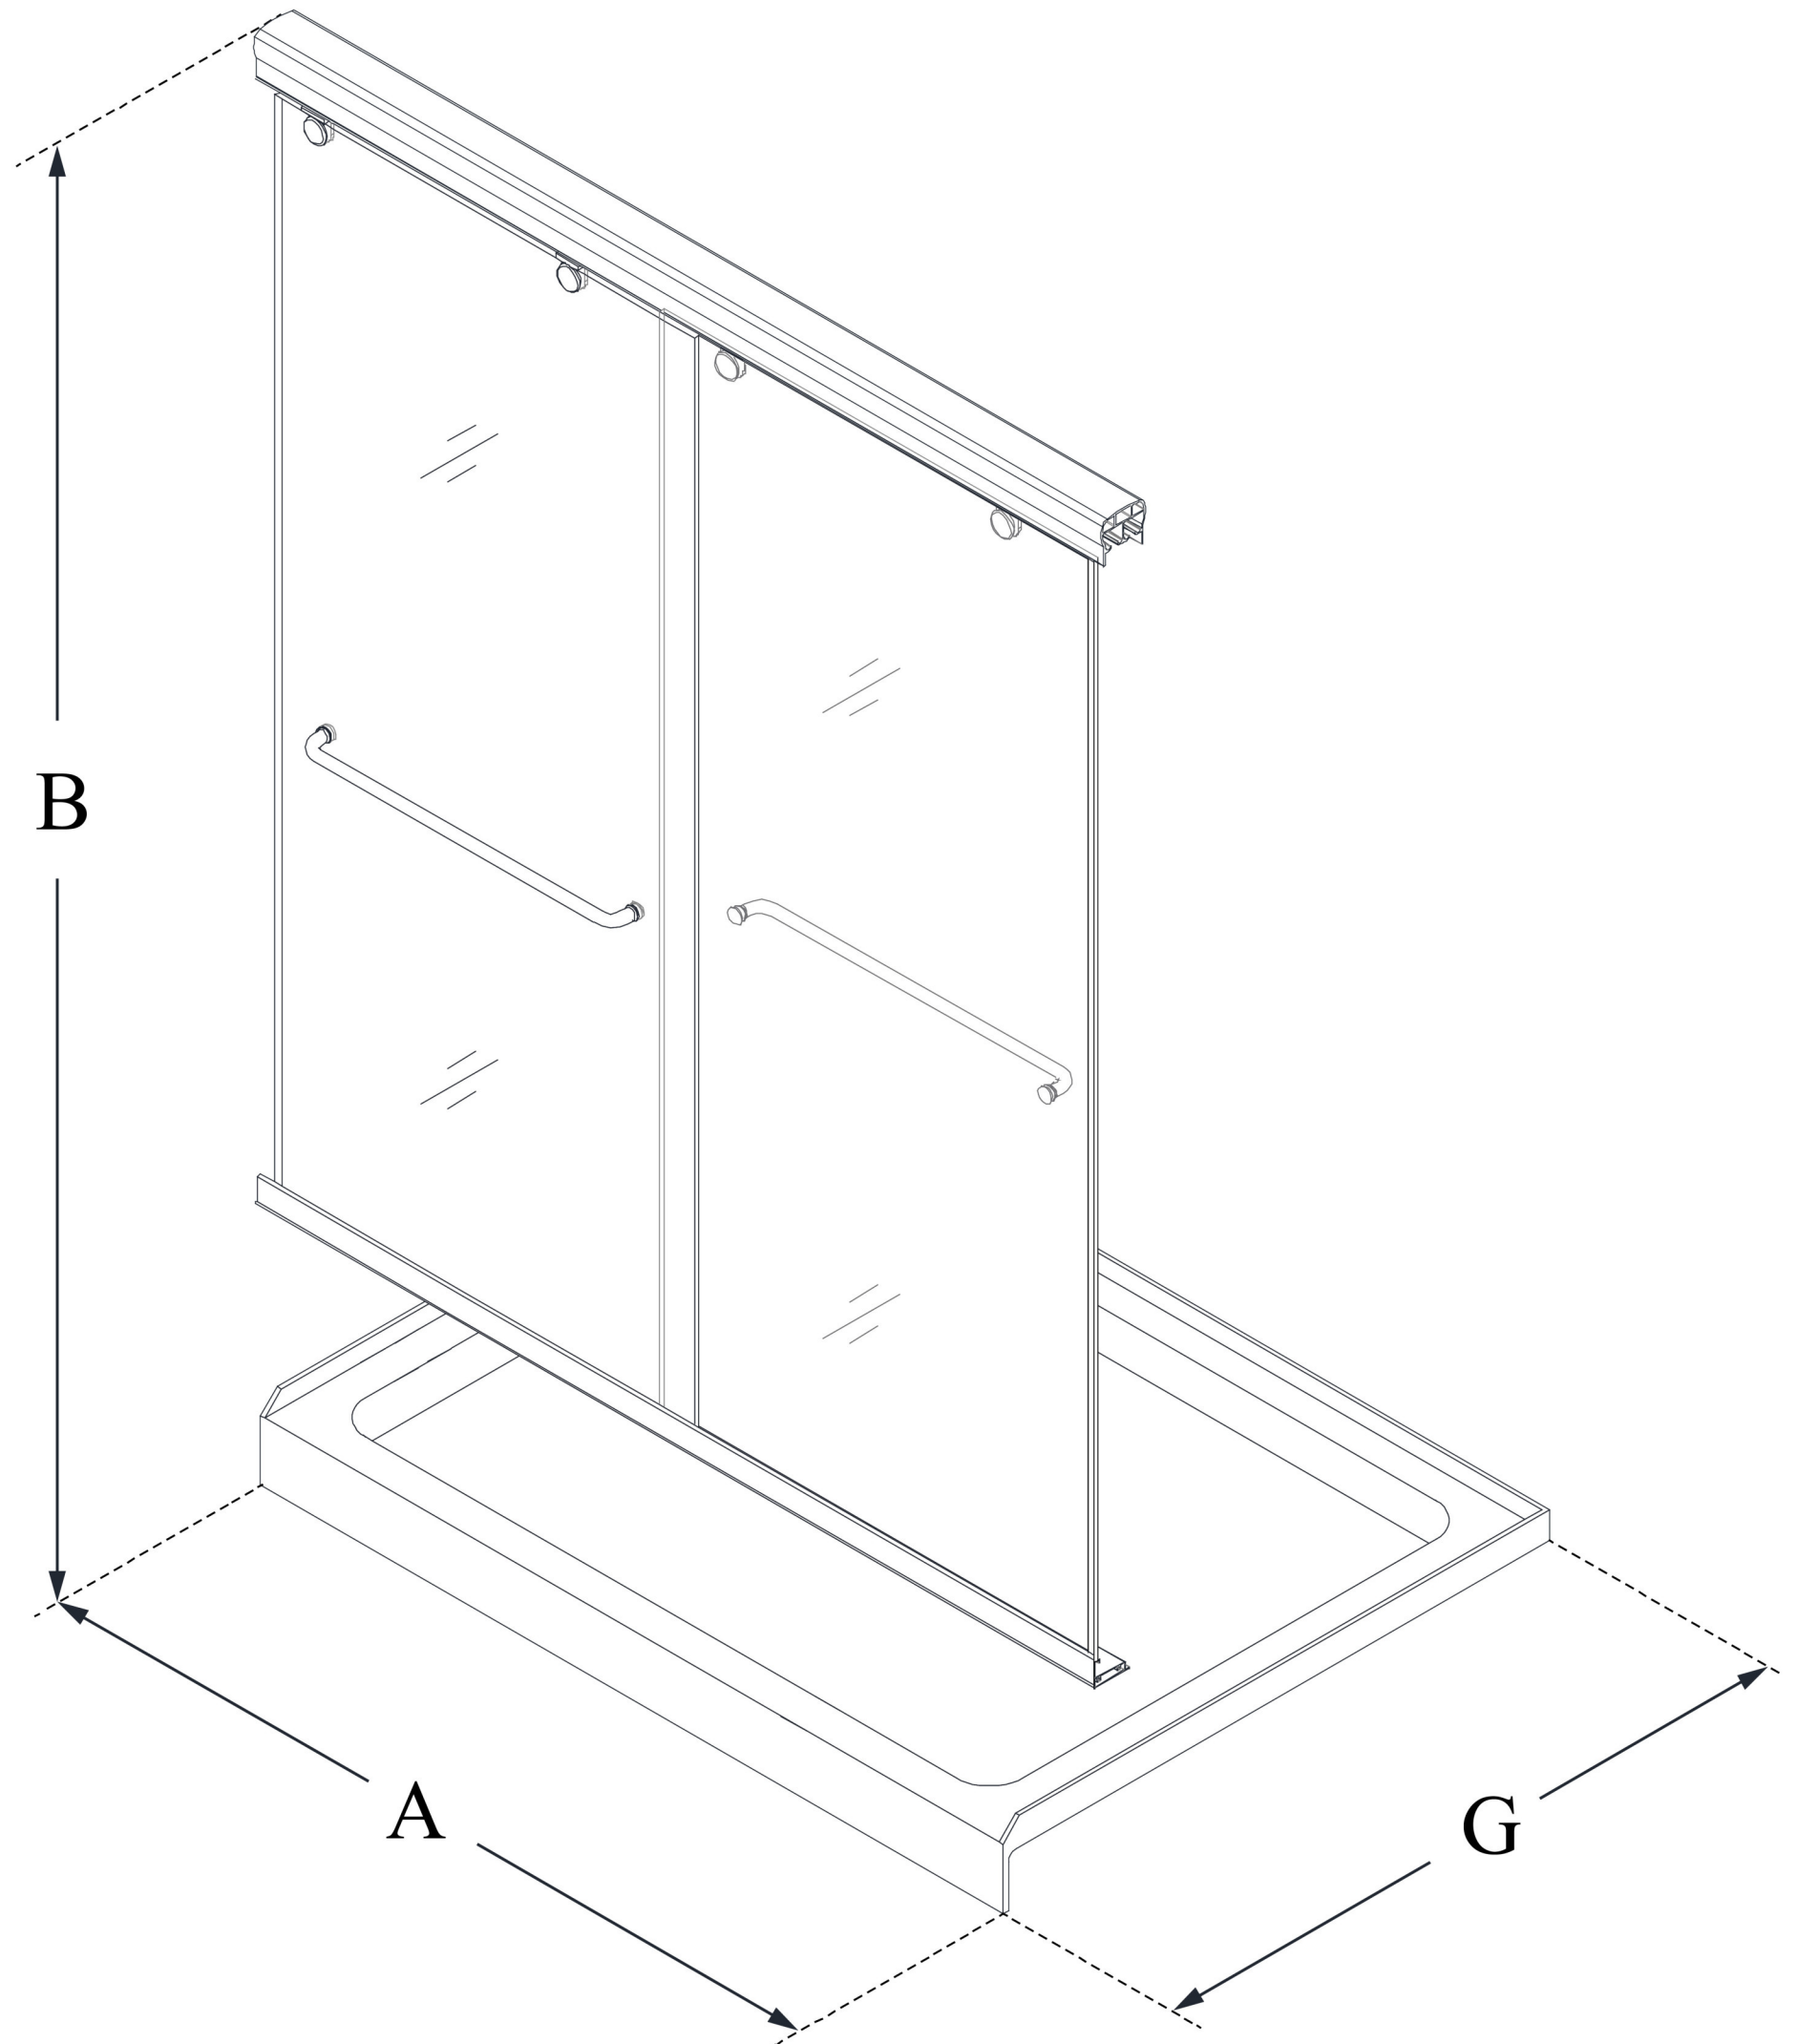

# CHARISMA

DreamLine Charisma 32 in. D x  
60 in. W x 78 3/4 in. H Frameless  
Bypass Sliding Shower Door and  
SlimLine Shower Base Kit

## KIT CONTENTS:

- SHOWER DOOR
- SHOWER BASE

## CONFIGURATION DIMENSIONS:

**A: 60 in.**

KIT WIDTH

**B: 78 3/4 in.**

KIT HEIGHT

**G: 32 in.**

KIT DEPTH

## AVAILABLE DRAIN LOCATIONS:

- CENTER
- LEFT
- RIGHT

For precise drain location, please refer to the  
included base technical drawing

DreamLine reserves the right to update or modify the hardware or materials pictured  
without prior notice for the purpose of product improvement and customer satisfaction.