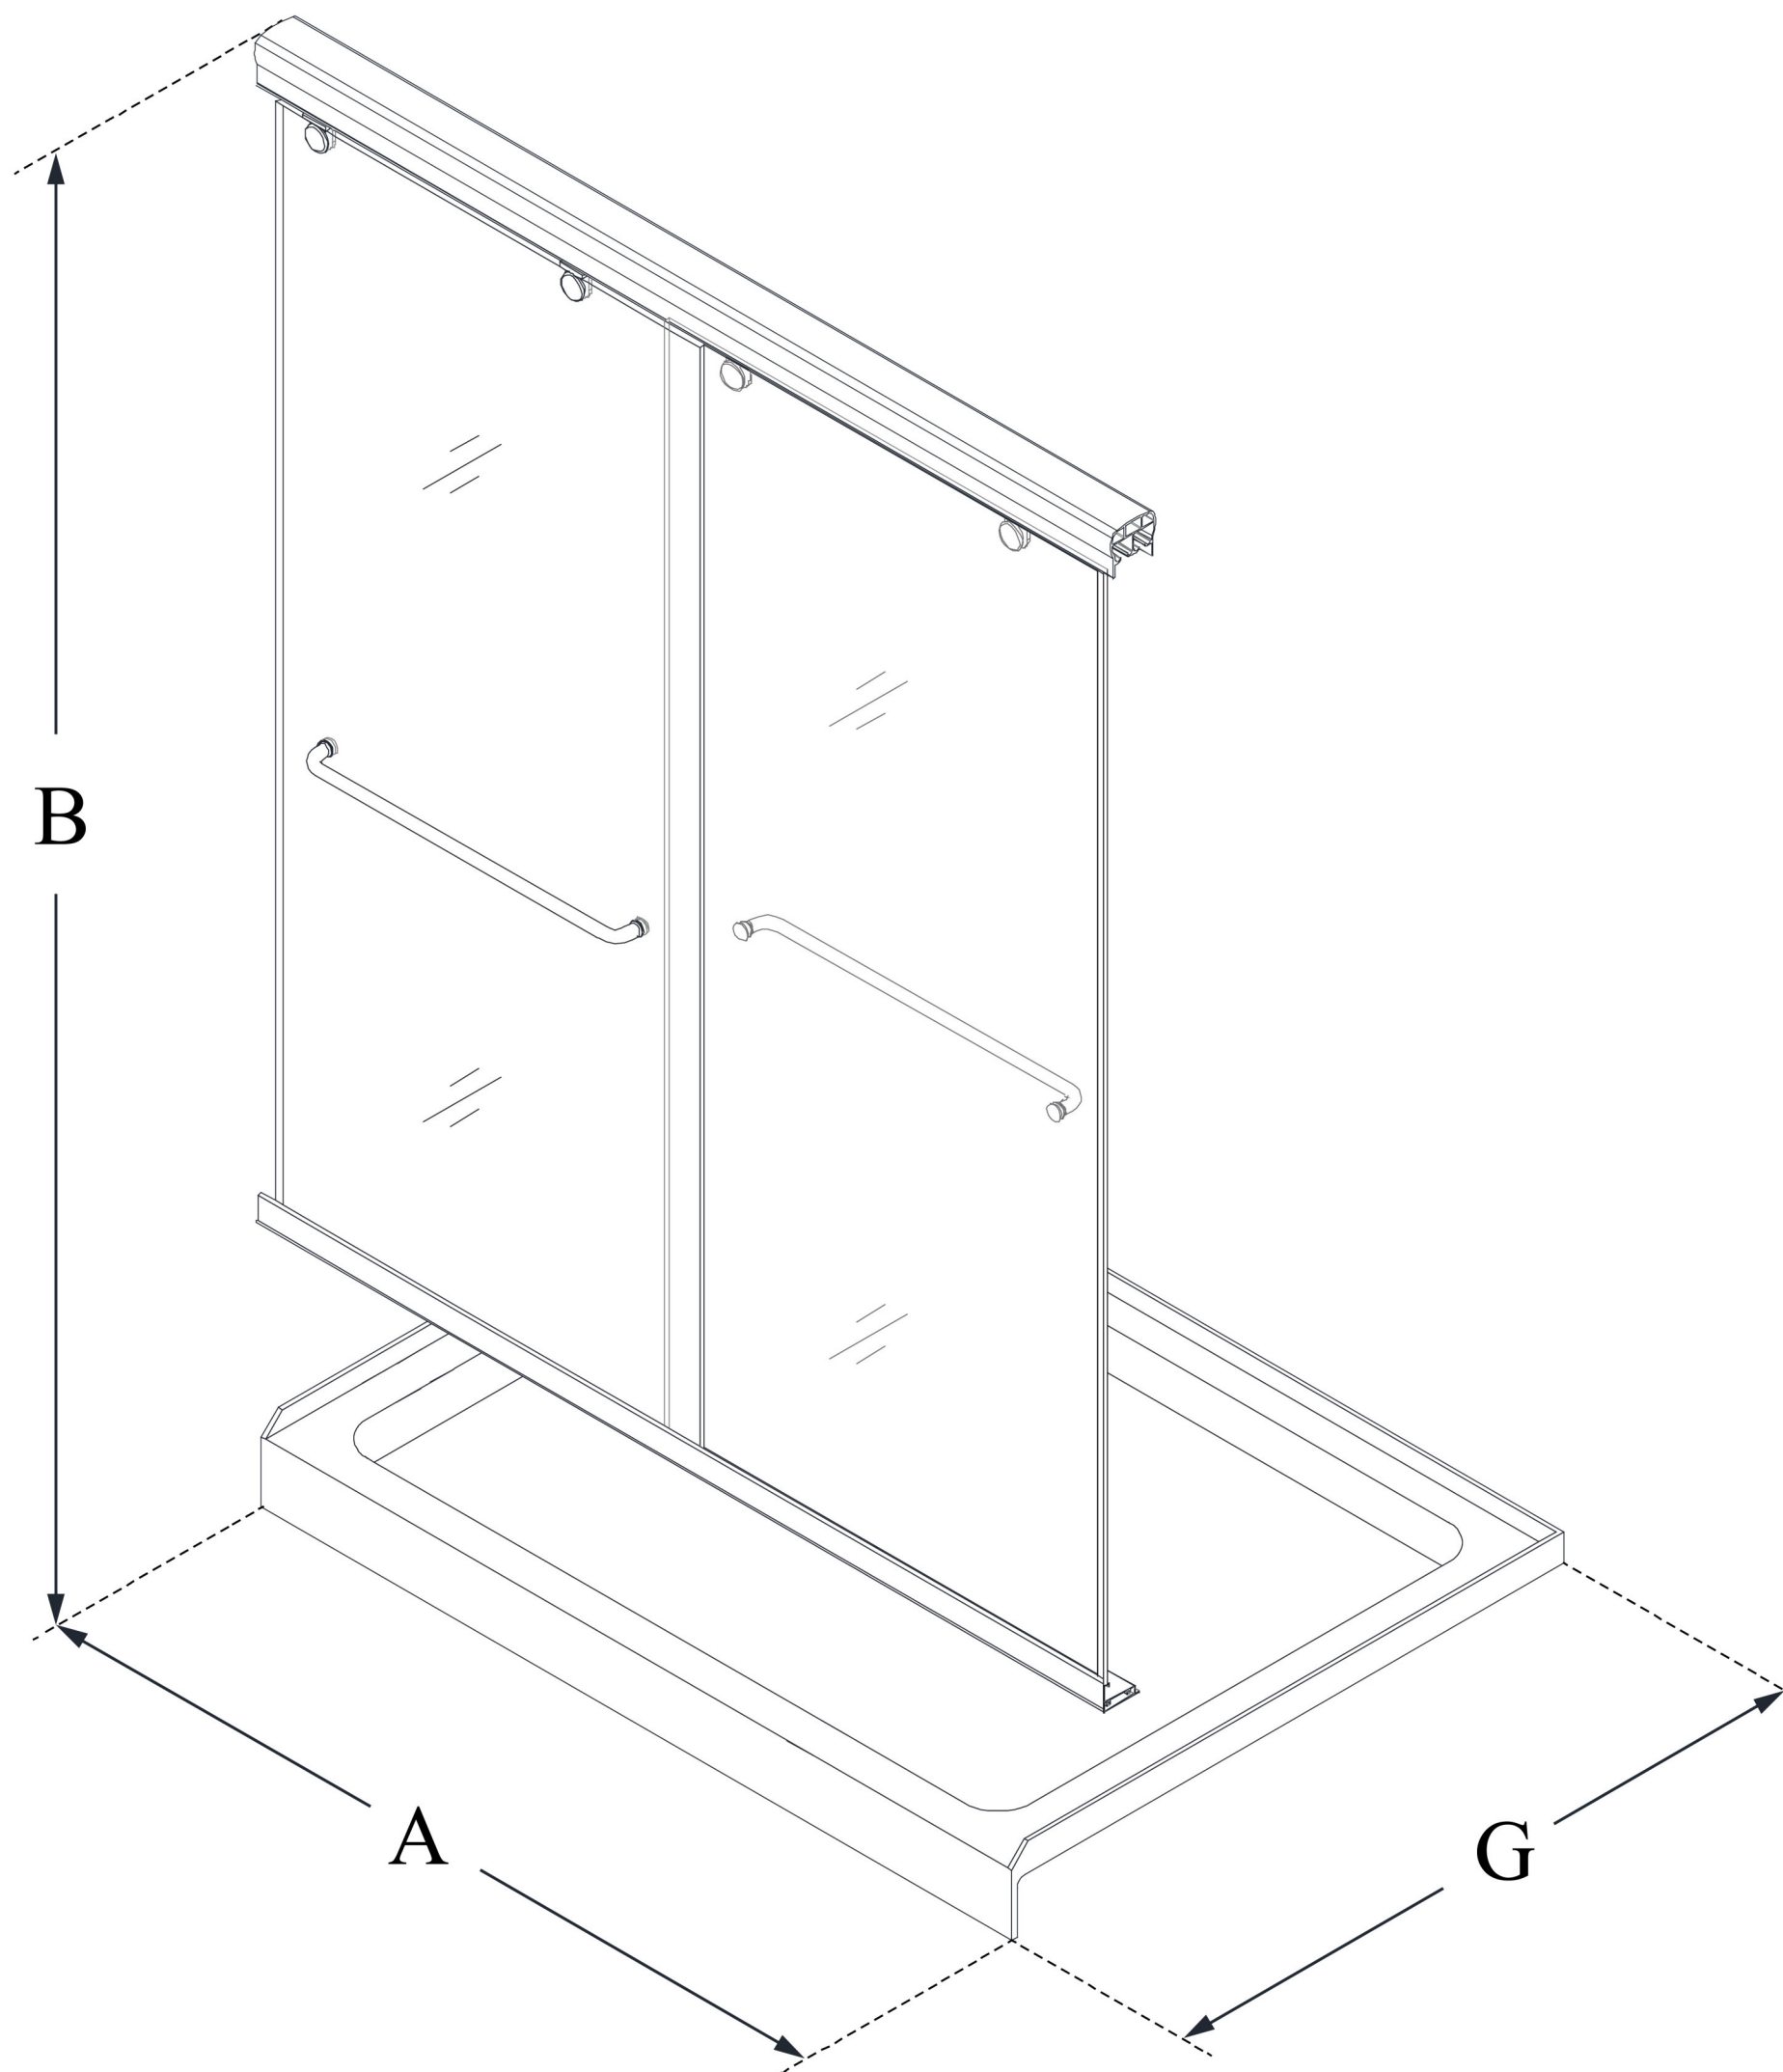

DL-6940

CHARISMA

DreamLine Charisma 30 in. D x
60 in. W x 78 3/4 in. H Frameless
Bypass Sliding Shower Door and
SlimLine Shower Base Kit

KIT CONTENTS:

- SHOWER DOOR
- SHOWER BASE

CONFIGURATION DIMENSIONS:

A: 60 in.
KIT WIDTH

B: 78 3/4 in.
KIT HEIGHT

G: 30 in.
KIT DEPTH

AVAILABLE DRAIN LOCATIONS:

- CENTER
- LEFT
- RIGHT

For precise drain location, please refer to the
included base technical drawing

DreamLine reserves the right to update or modify the hardware or materials pictured
without prior notice for the purpose of product improvement and customer satisfaction.