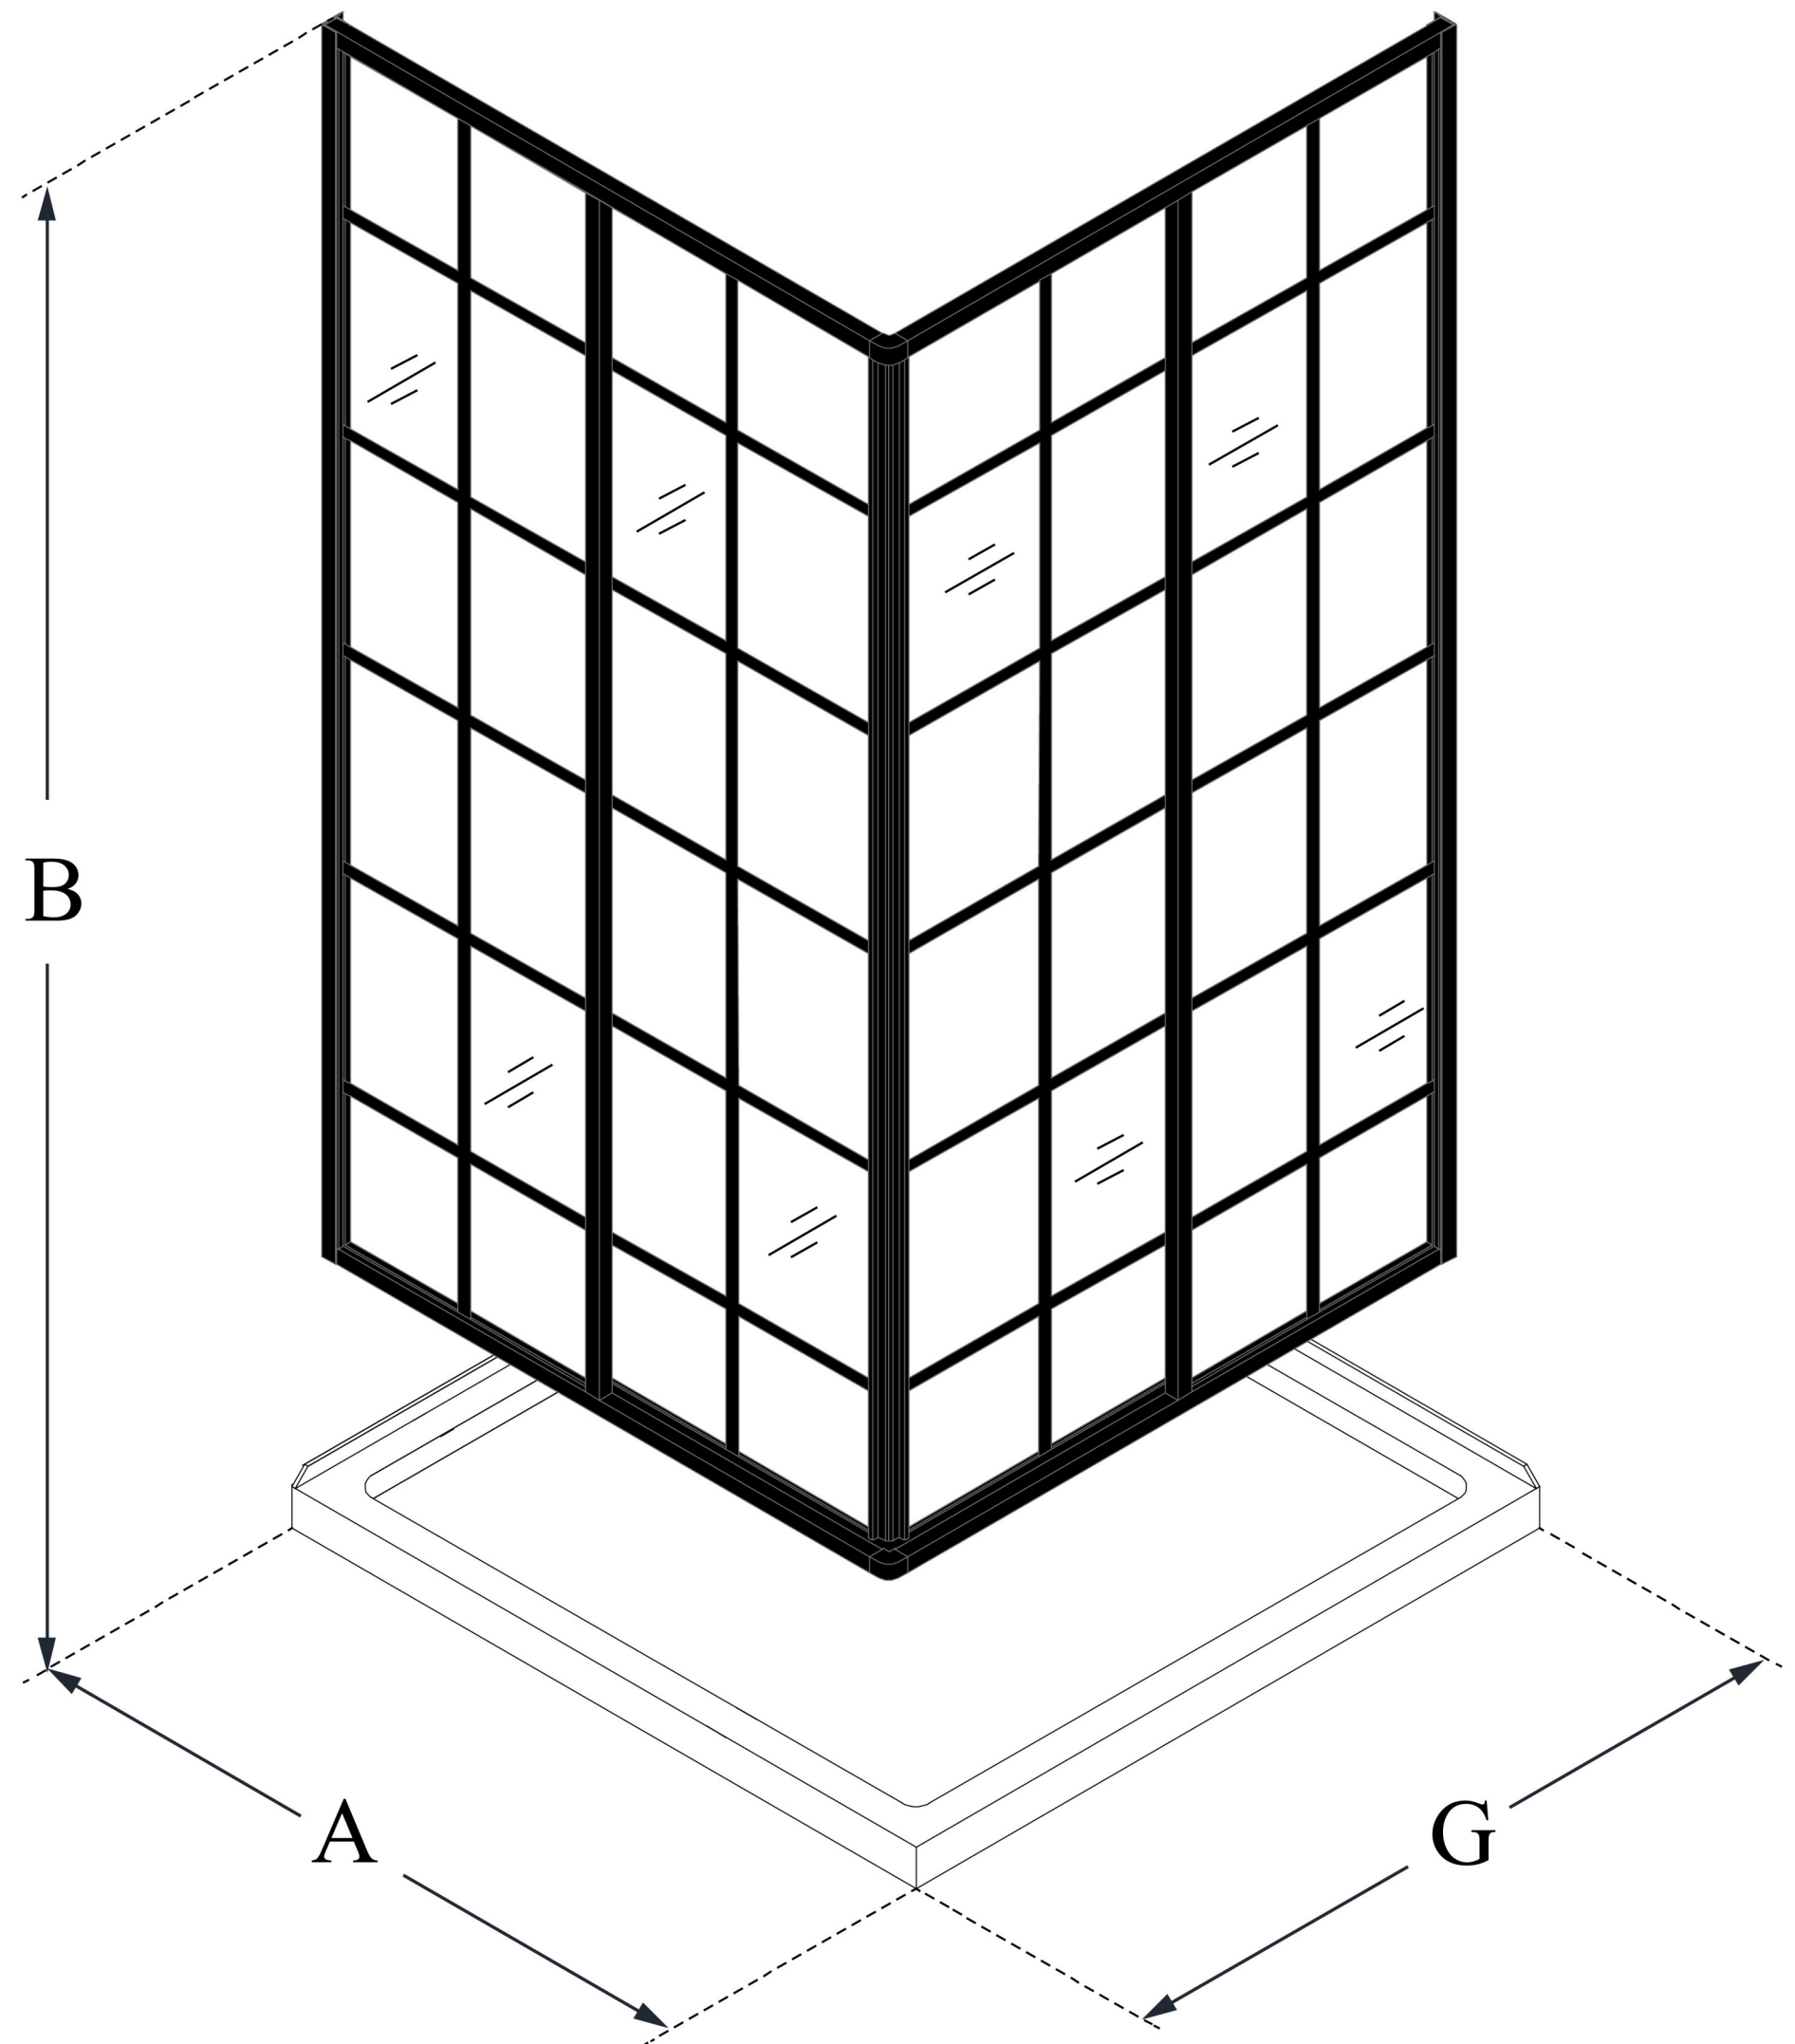

DL-6789

FRENCH CORNER

DreamLine French Corner 36 in.
D x 36 in. W x 74 3/4 in. H Framed
Sliding Shower Enclosure and
Shower Base Kit

KIT CONTENTS:

- SHOWER ENCLOSURE
- SHOWER BASE

CONFIGURATION DIMENSIONS:

A: 36 in.
KIT WIDTH

B: 74 3/4 in.
KIT HEIGHT

G: 36 in.
KIT DEPTH

AVAILABLE DRAIN LOCATIONS:
- CORNER

For precise drain location, please refer to the
included base technical drawing

DreamLine reserves the right to update or modify the hardware or materials pictured
without prior notice for the purpose of product improvement and customer satisfaction.