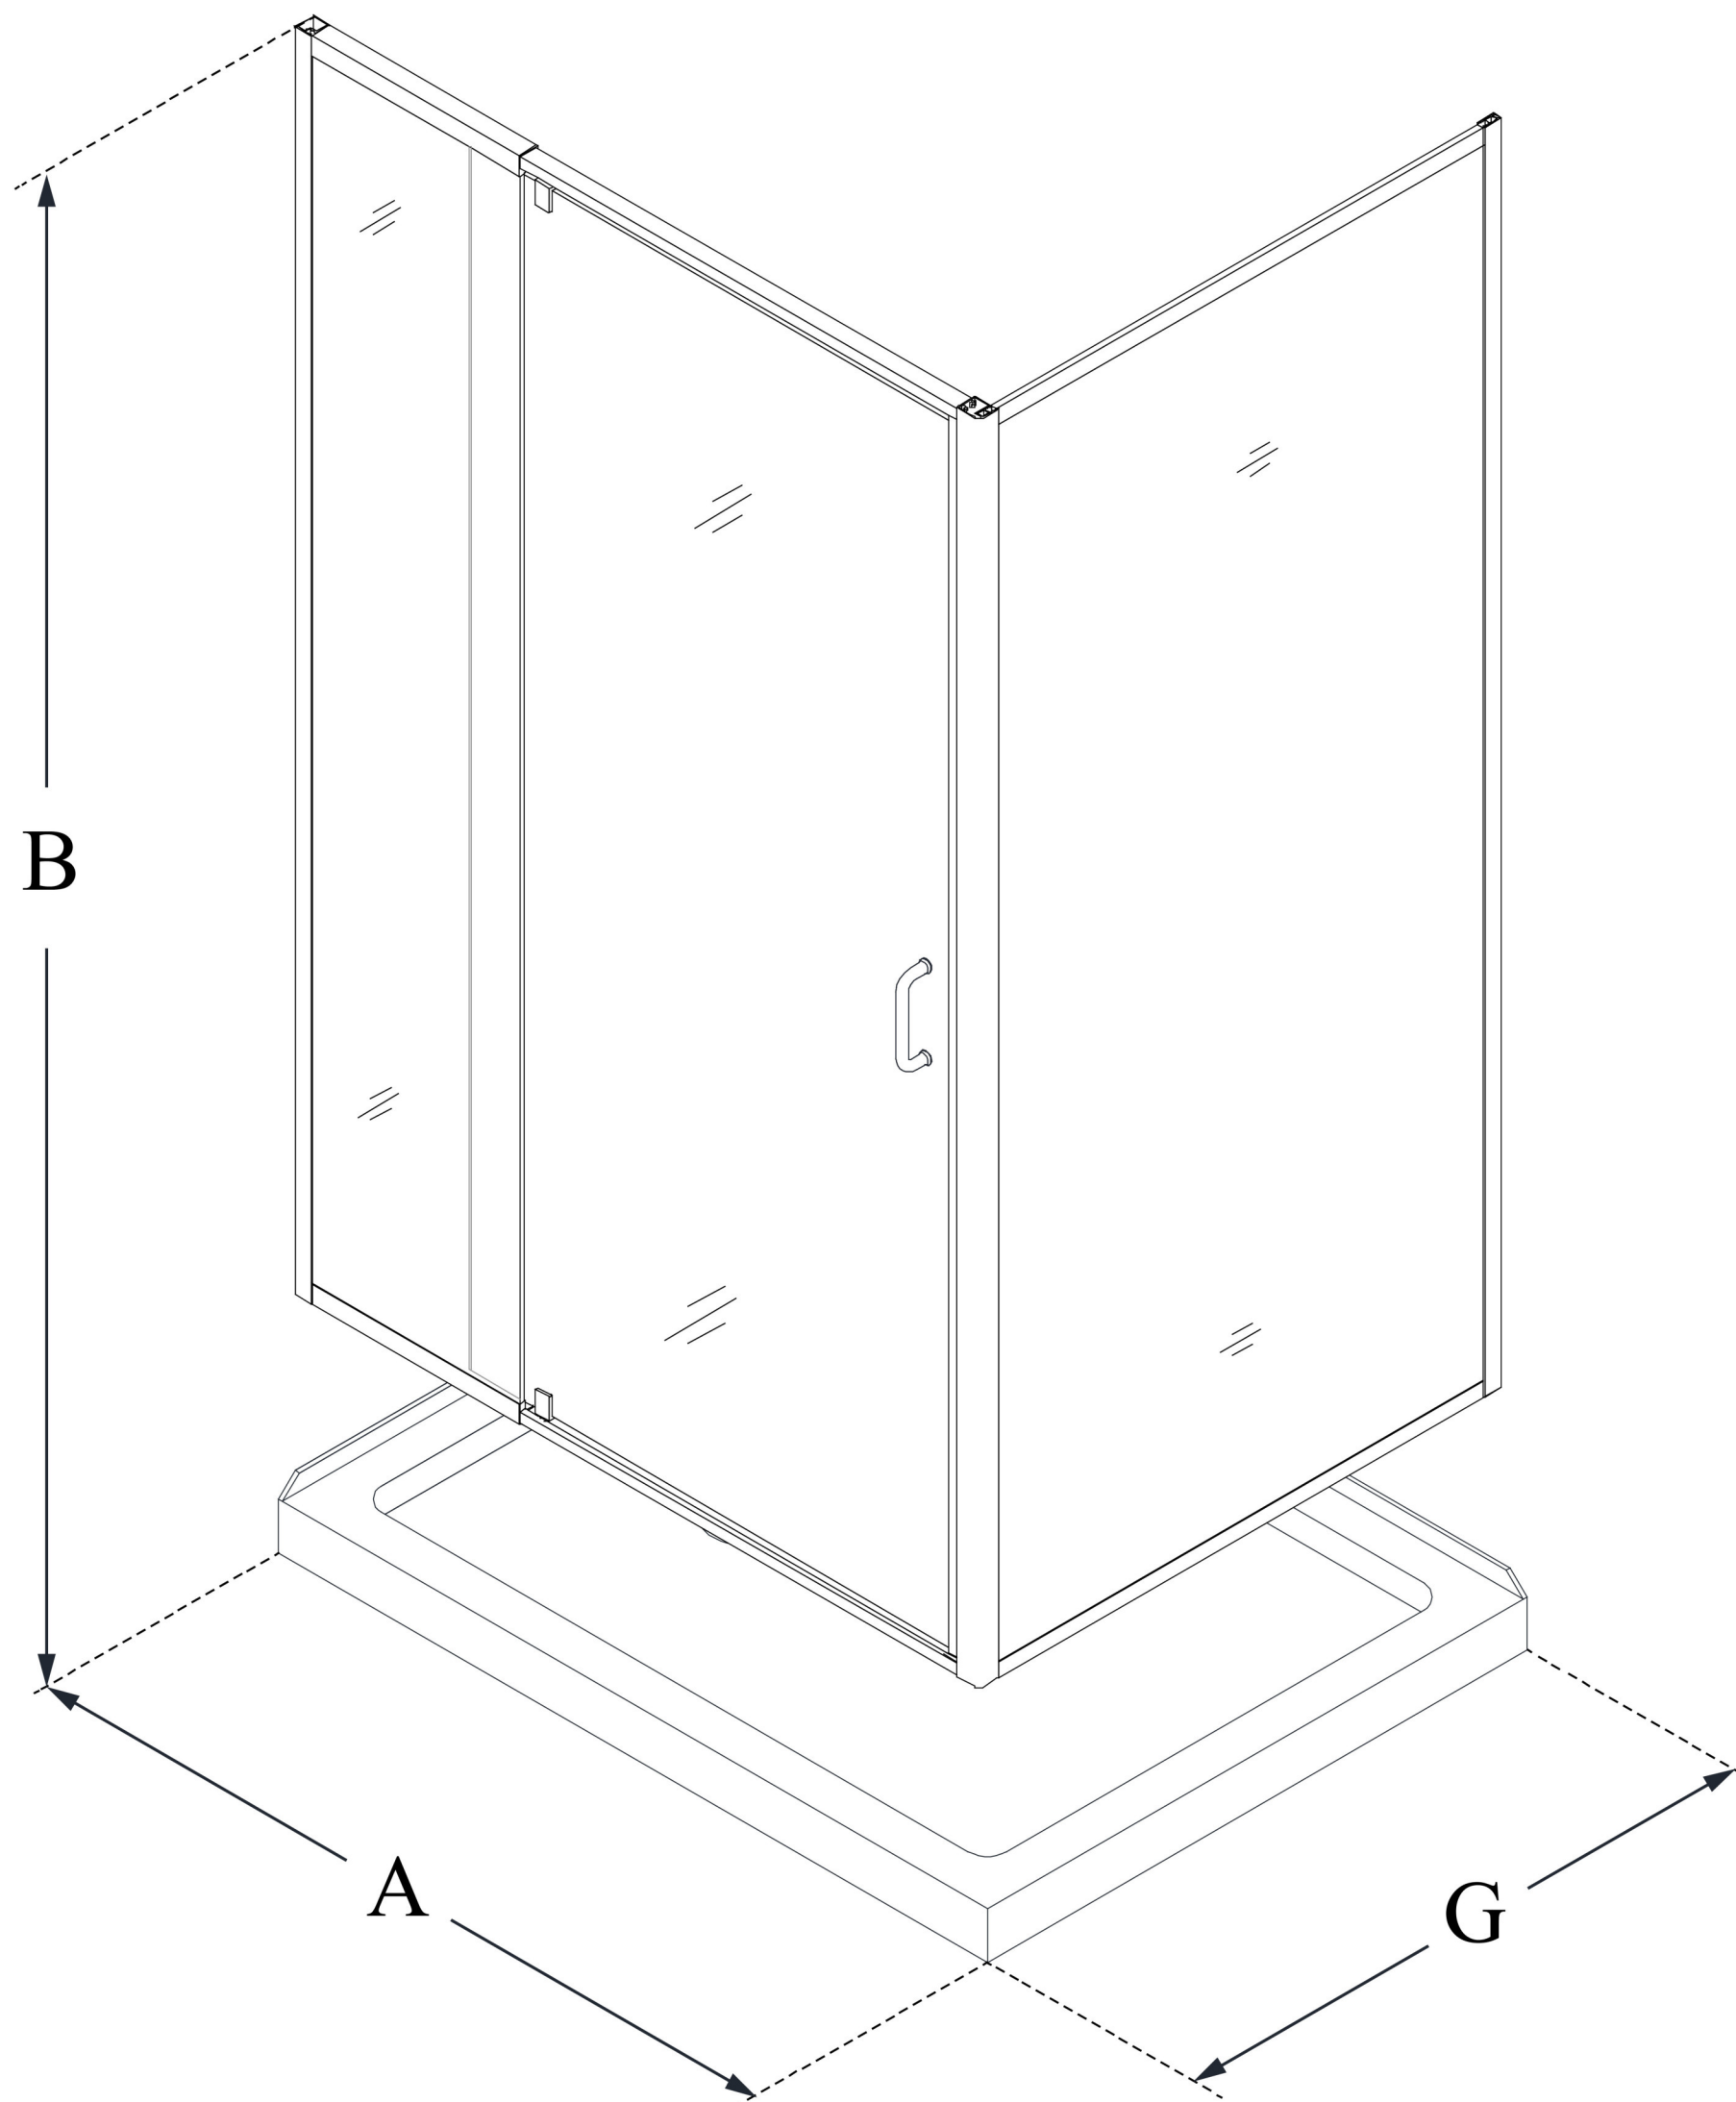

## **FLEX**

DreamLine Flex 36 in. D x 60 in.  
W x 74 3/4 in. H Semi-Frameless  
Pivot Shower Enclosure and  
SlimLine Shower Base Kit

### **KIT CONTENTS:**

- SHOWER ENCLOSURE
- SHOWER BASE

### **CONFIGURATION DIMENSIONS:**

**A: 60 in.**  
KIT WIDTH

**B: 74 3/4 in.**  
KIT HEIGHT

**G: 36 in.**  
KIT DEPTH

### **AVAILABLE DRAIN LOCATIONS:**

- LEFT
- RIGHT

For precise drain location, please refer to the  
included base technical drawing

DreamLine reserves the right to update or modify the hardware or materials pictured  
without prior notice for the purpose of product improvement and customer satisfaction.