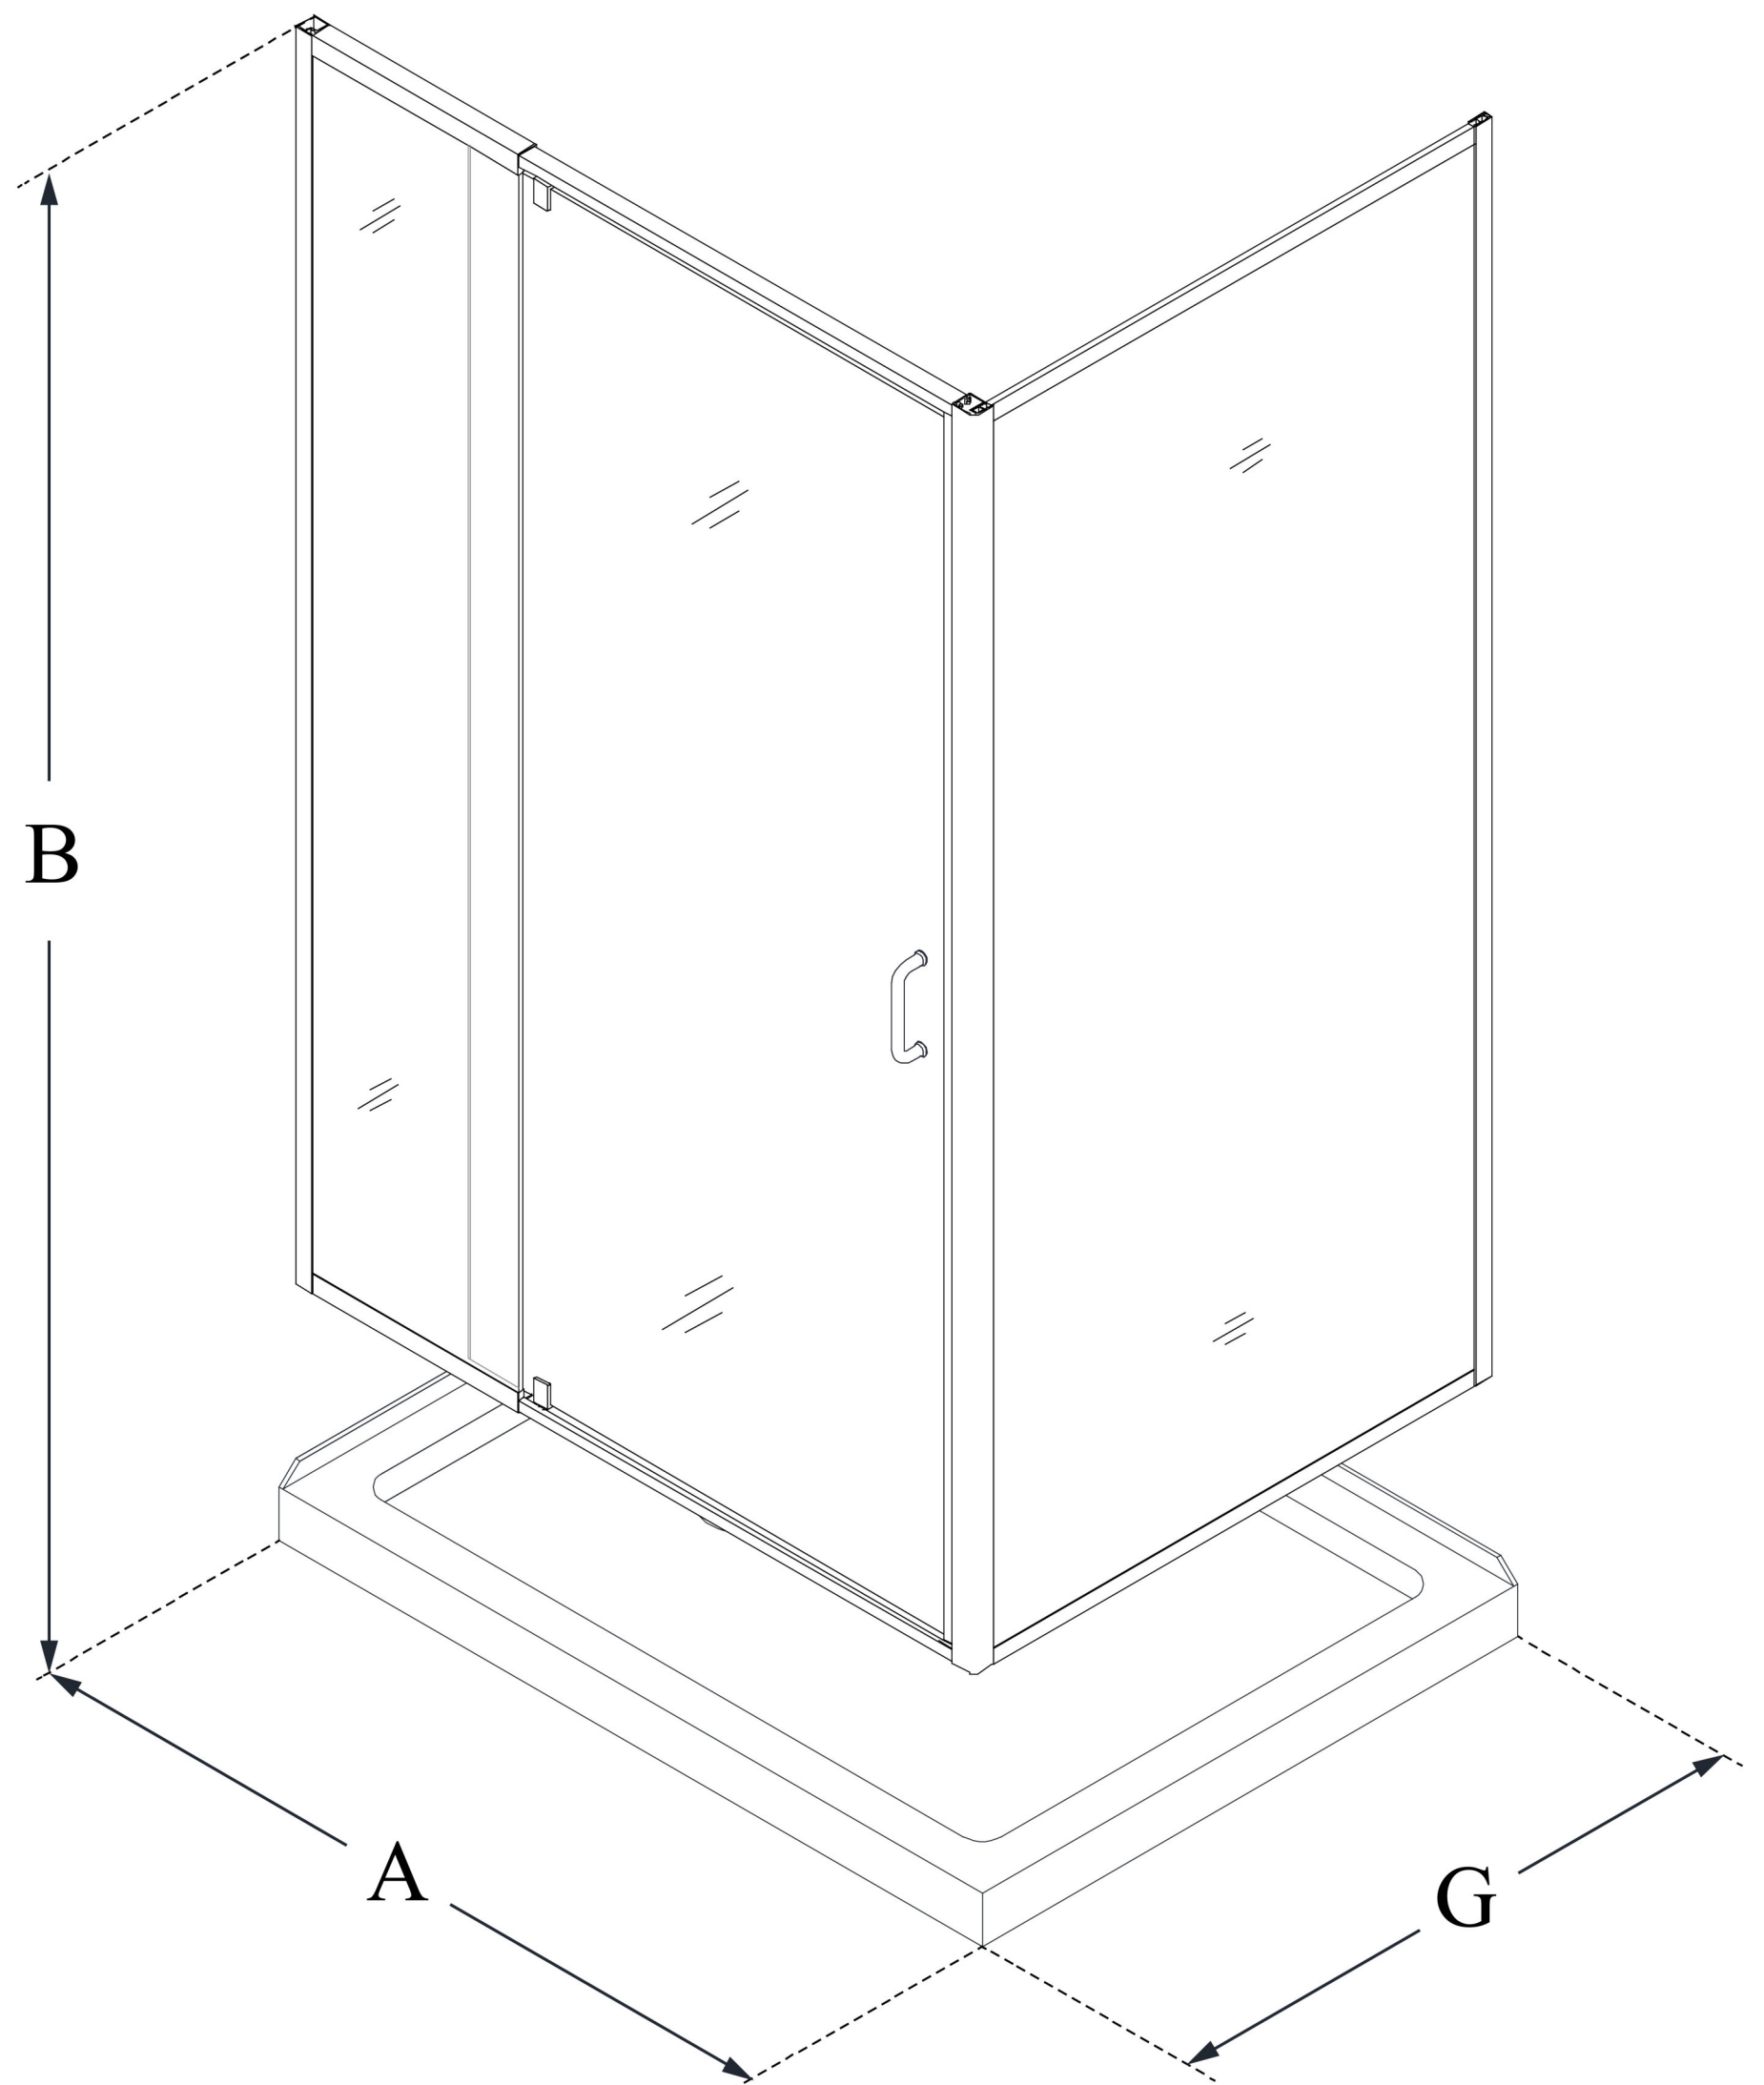

DL-6719

FLEX

DreamLine Flex 36 in. D x 48 in.
W x 74 3/4 in. H Semi-Frameless
Pivot Shower Enclosure and
SlimLine Shower Base Kit

KIT CONTENTS:

- SHOWER ENCLOSURE
- SHOWER BASE

CONFIGURATION DIMENSIONS:

A: 48 in.

KIT WIDTH

B: 74 3/4 in.

KIT HEIGHT

G: 36 in.

KIT DEPTH

AVAILABLE DRAIN LOCATIONS:

- LEFT
- RIGHT

For precise drain location, please refer to the
included base technical drawing