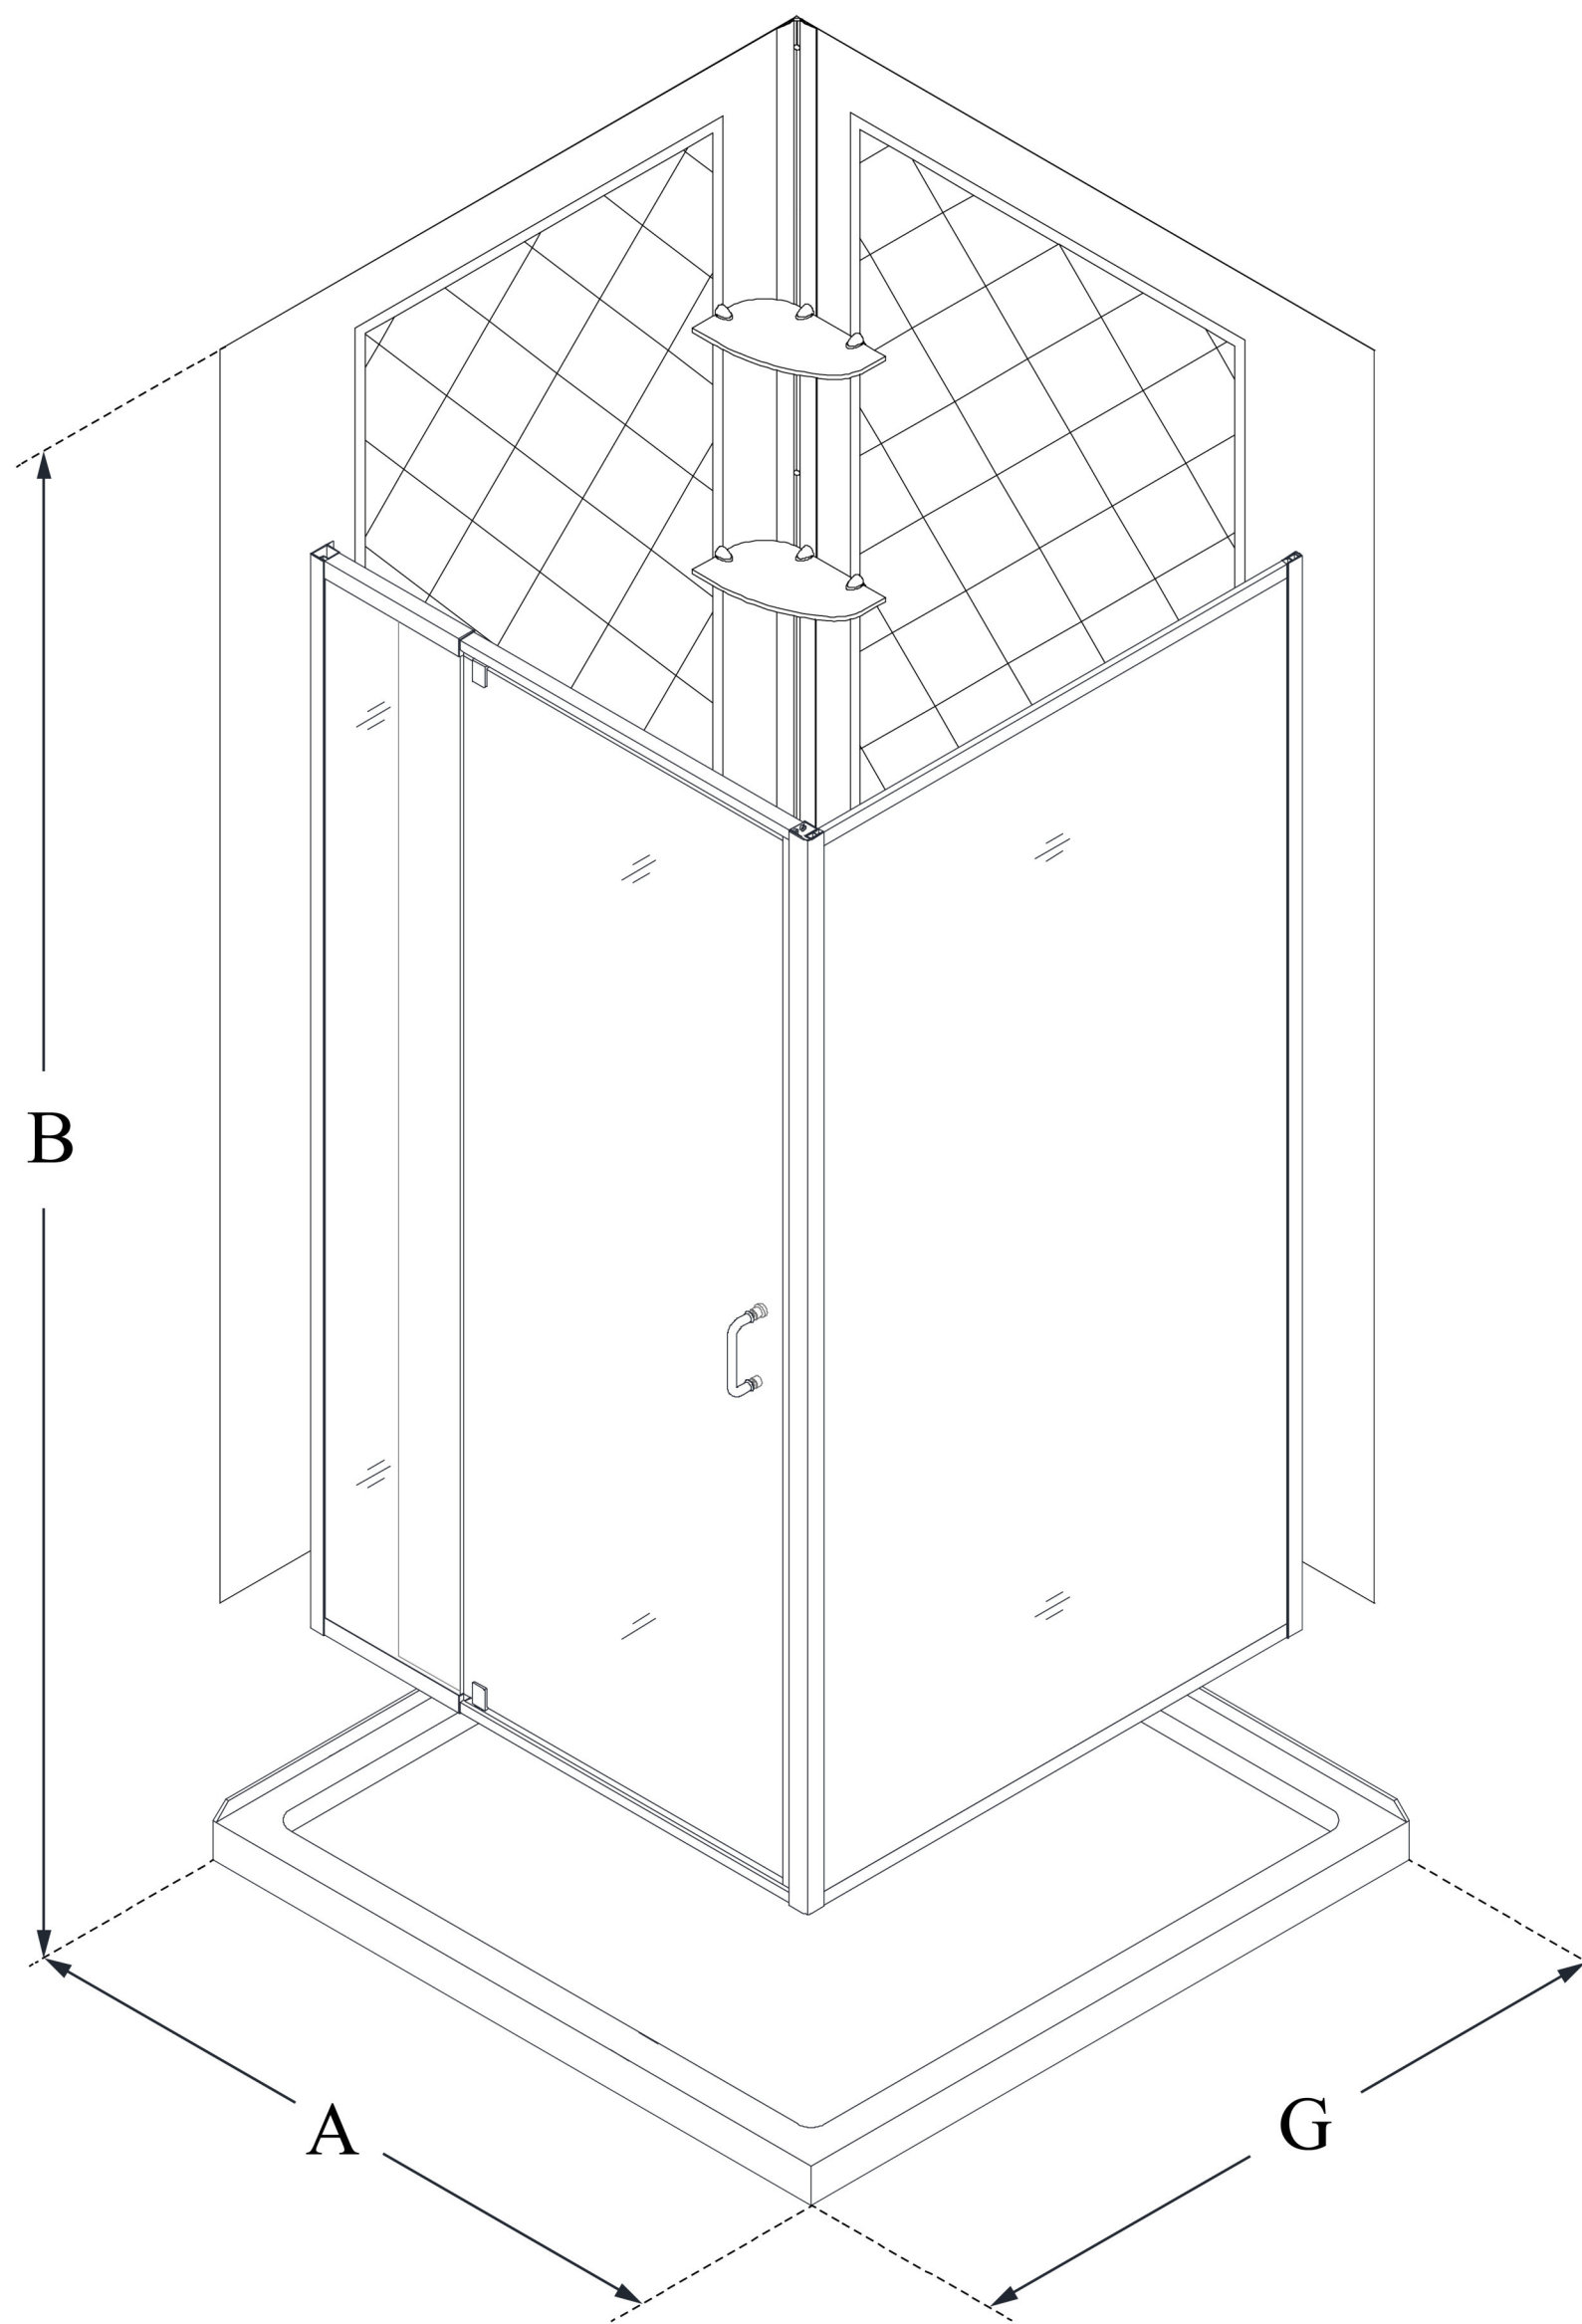

## **FLEX**

DreamLine Flex 36 in. D x 36 in.  
W x 76 3/4 in. H Semi-Frameless  
Pivot Shower Enclosure, SlimLine  
Shower Base and Backwall Kit

### **KIT CONTENTS:**

- SHOWER ENCLOSURE
- SHOWER BASE
- QWALL BACKWALLS

### **CONFIGURATION DIMENSIONS:**

**A: 36 in.**  
KIT WIDTH

**B: 76 3/4 in.**  
KIT HEIGHT

**G: 36 in.**  
KIT DEPTH

### **AVAILABLE DRAIN LOCATIONS:**

- CORNER

For precise drain location, please refer to the  
included base technical drawing

DreamLine reserves the right to update or modify the hardware or materials pictured  
without prior notice for the purpose of product improvement and customer satisfaction.