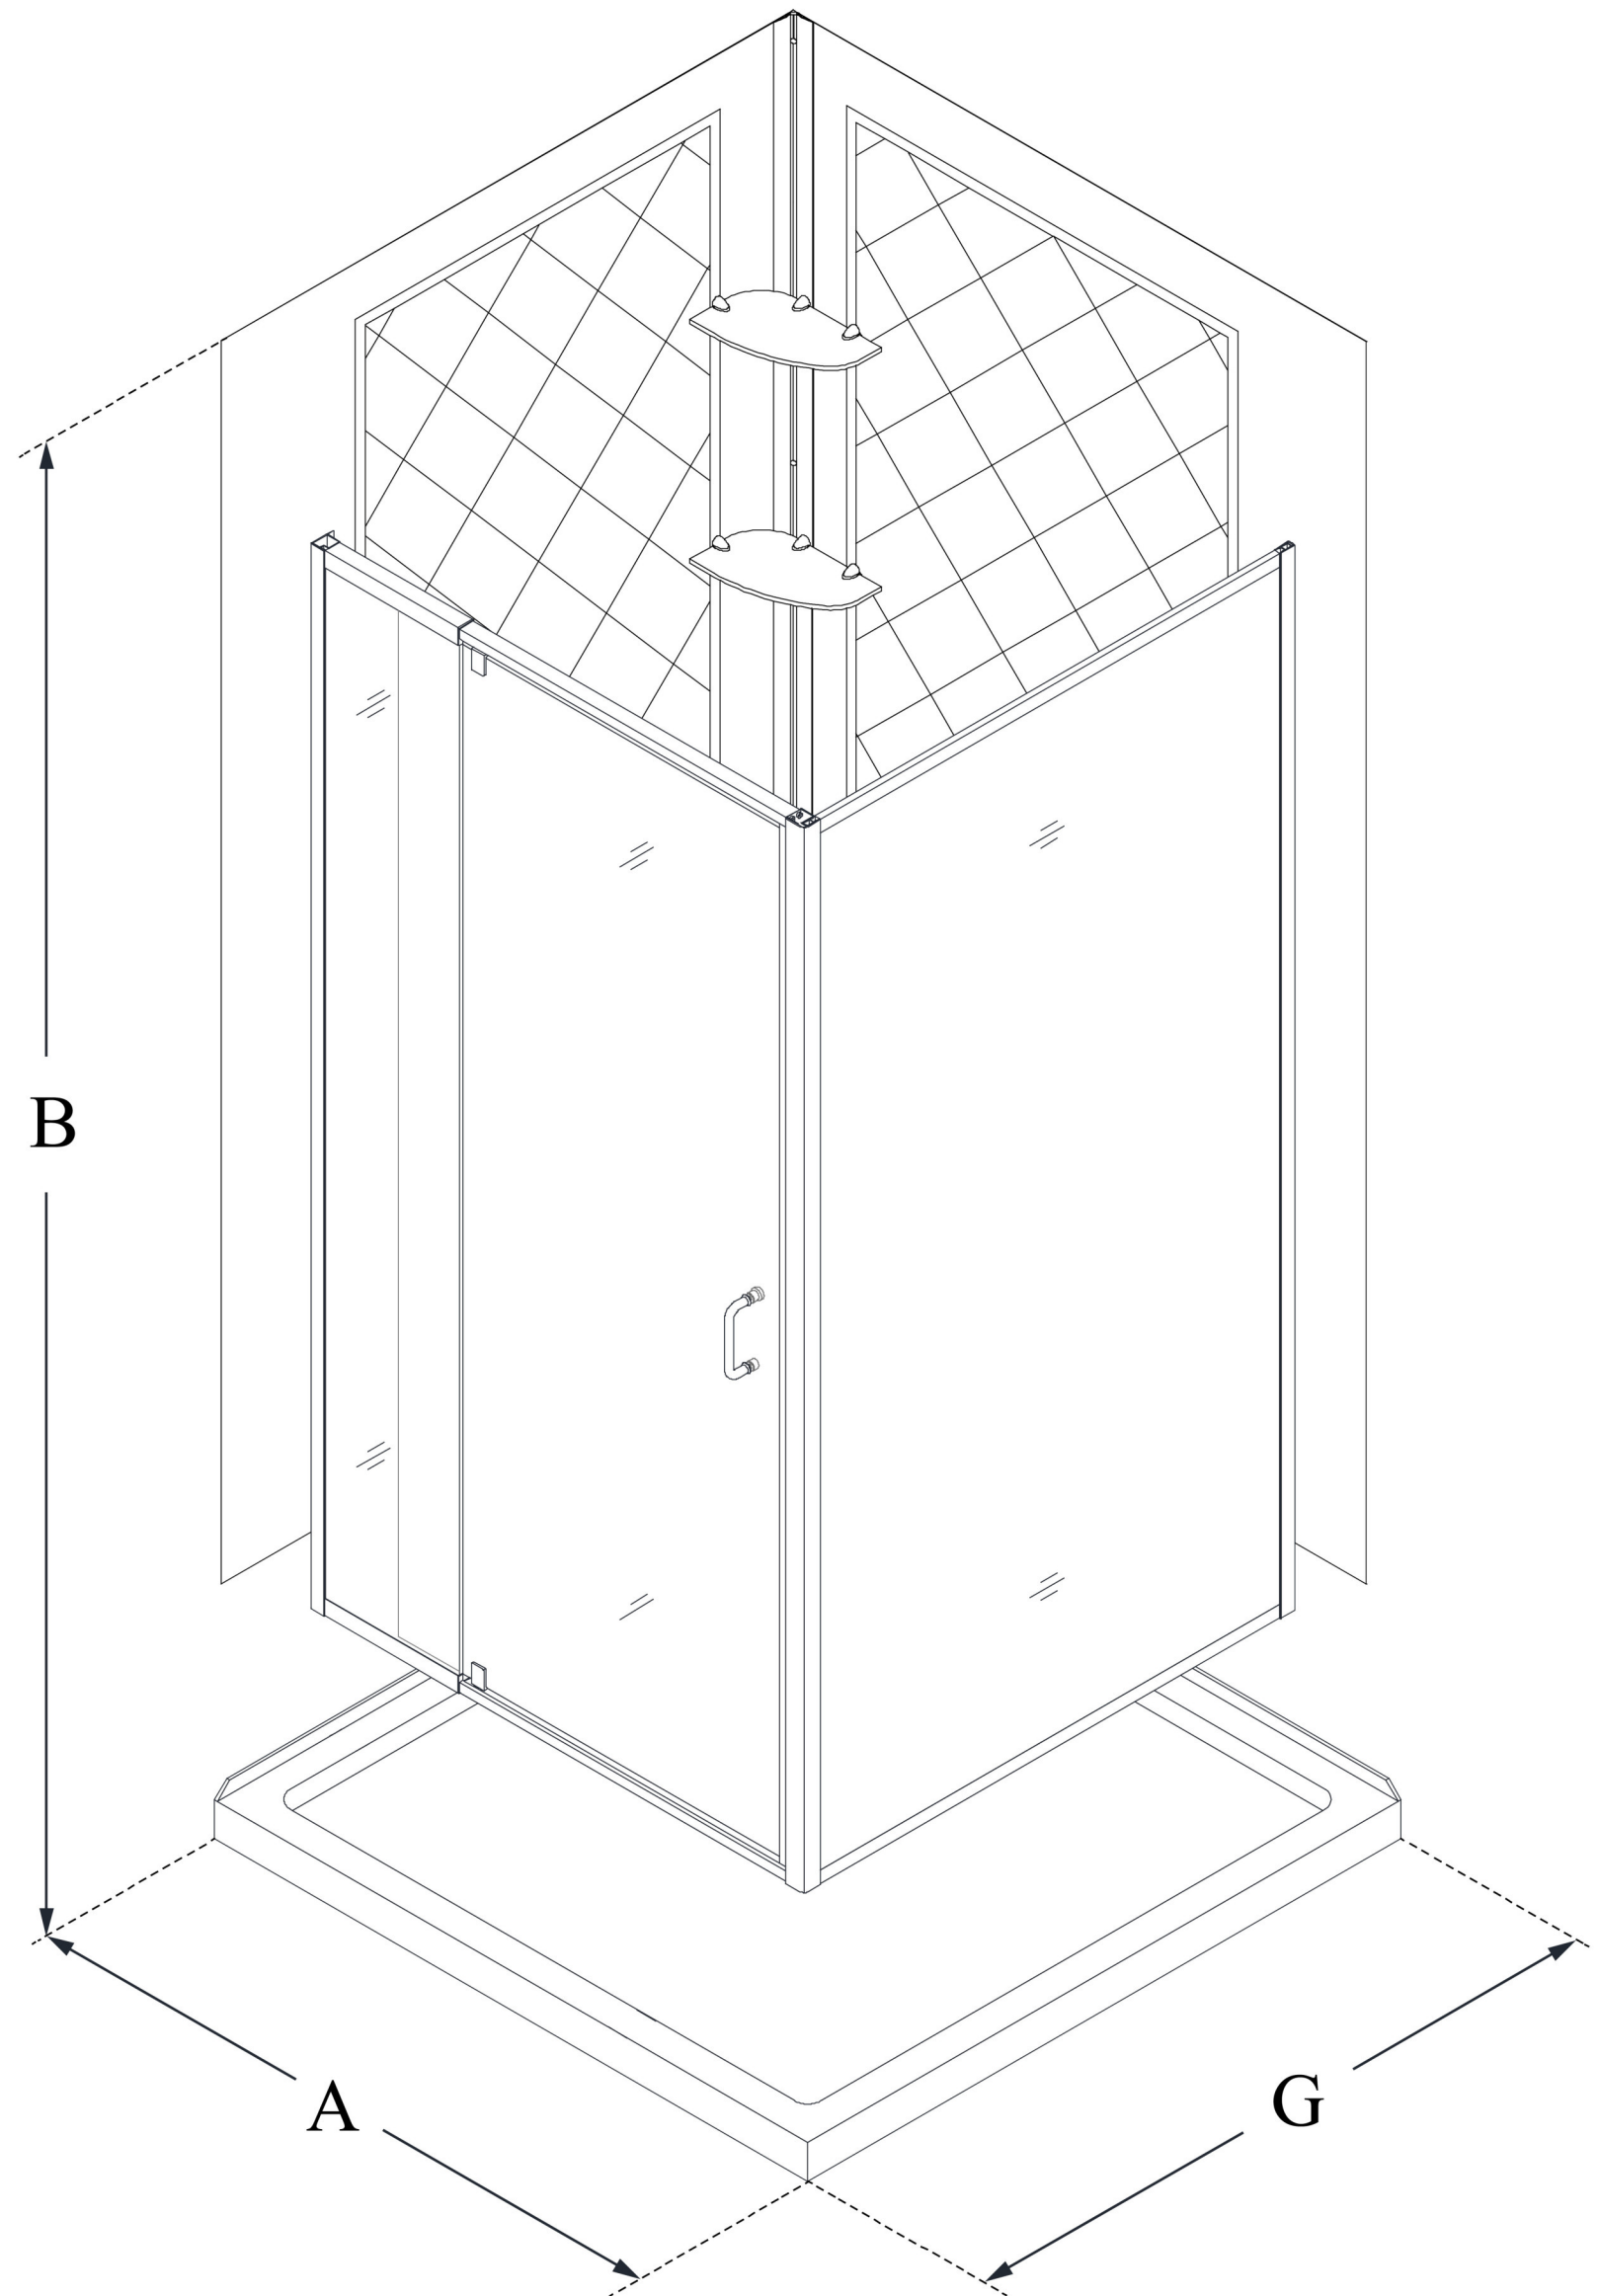

DL-6716

FLEX

DreamLine Flex 32 in. D x 32 in.
W x 76 3/4 in. H Semi-Frameless
Pivot Shower Enclosure, SlimLine
Shower Base and Backwall Kit

KIT CONTENTS:

- SHOWER ENCLOSURE
- SHOWER BASE
- QWALL BACKWALLS

CONFIGURATION DIMENSIONS:

A: 32 in.

KIT WIDTH

B: 76 3/4 in.

KIT HEIGHT

G: 32 in.

KIT DEPTH

AVAILABLE DRAIN LOCATIONS:

- CORNER

For precise drain location, please refer to the
included base technical drawing

DreamLine reserves the right to update or modify the hardware or materials pictured
without prior notice for the purpose of product improvement and customer satisfaction.