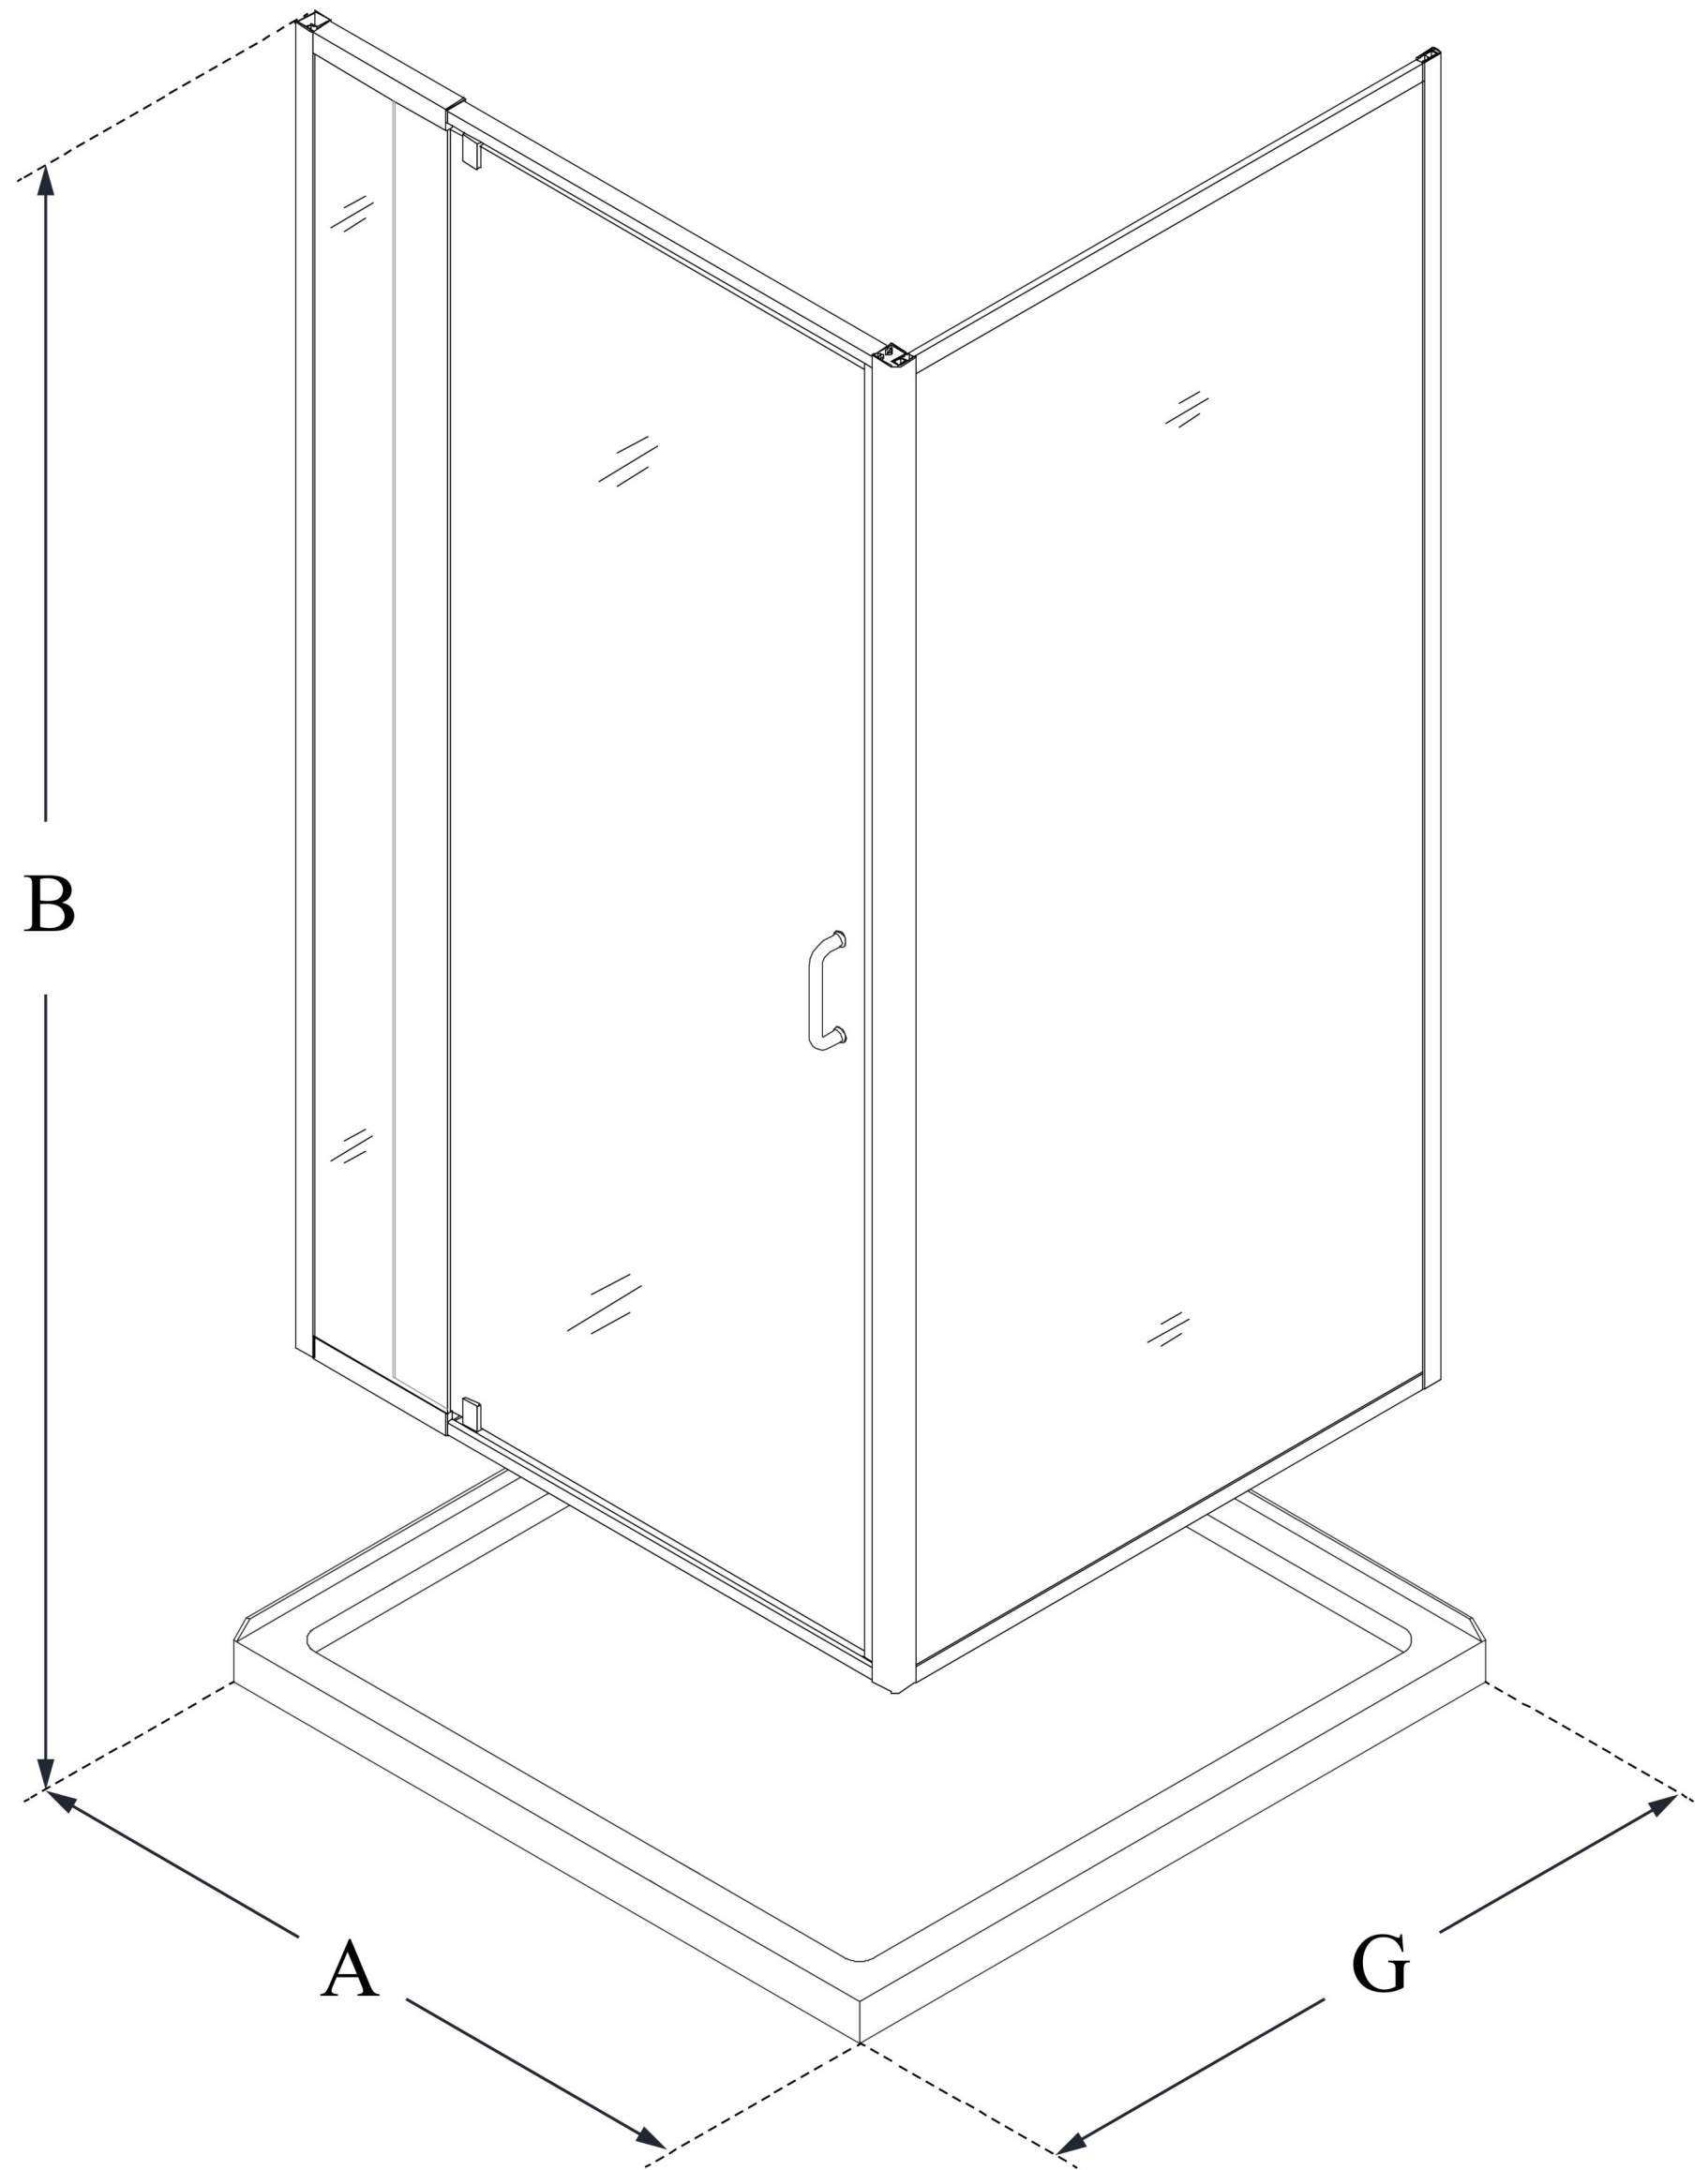

## **FLEX**

DreamLine Flex 36 in. D x 36 in.  
W x 74 3/4 in. H Semi-Frameless  
Pivot Shower Enclosure and  
SlimLine Shower Base Kit

### **KIT CONTENTS:**

- SHOWER ENCLOSURE
- SHOWER BASE

### **CONFIGURATION DIMENSIONS:**

**A: 36 in.**

KIT WIDTH

**B: 74 3/4 in.**

KIT HEIGHT

**G: 36 in.**

KIT DEPTH

### **AVAILABLE DRAIN LOCATIONS:**

- CORNER

For precise drain location, please refer to the  
included base technical drawing

DreamLine reserves the right to update or modify the hardware or materials pictured  
without prior notice for the purpose of product improvement and customer satisfaction.