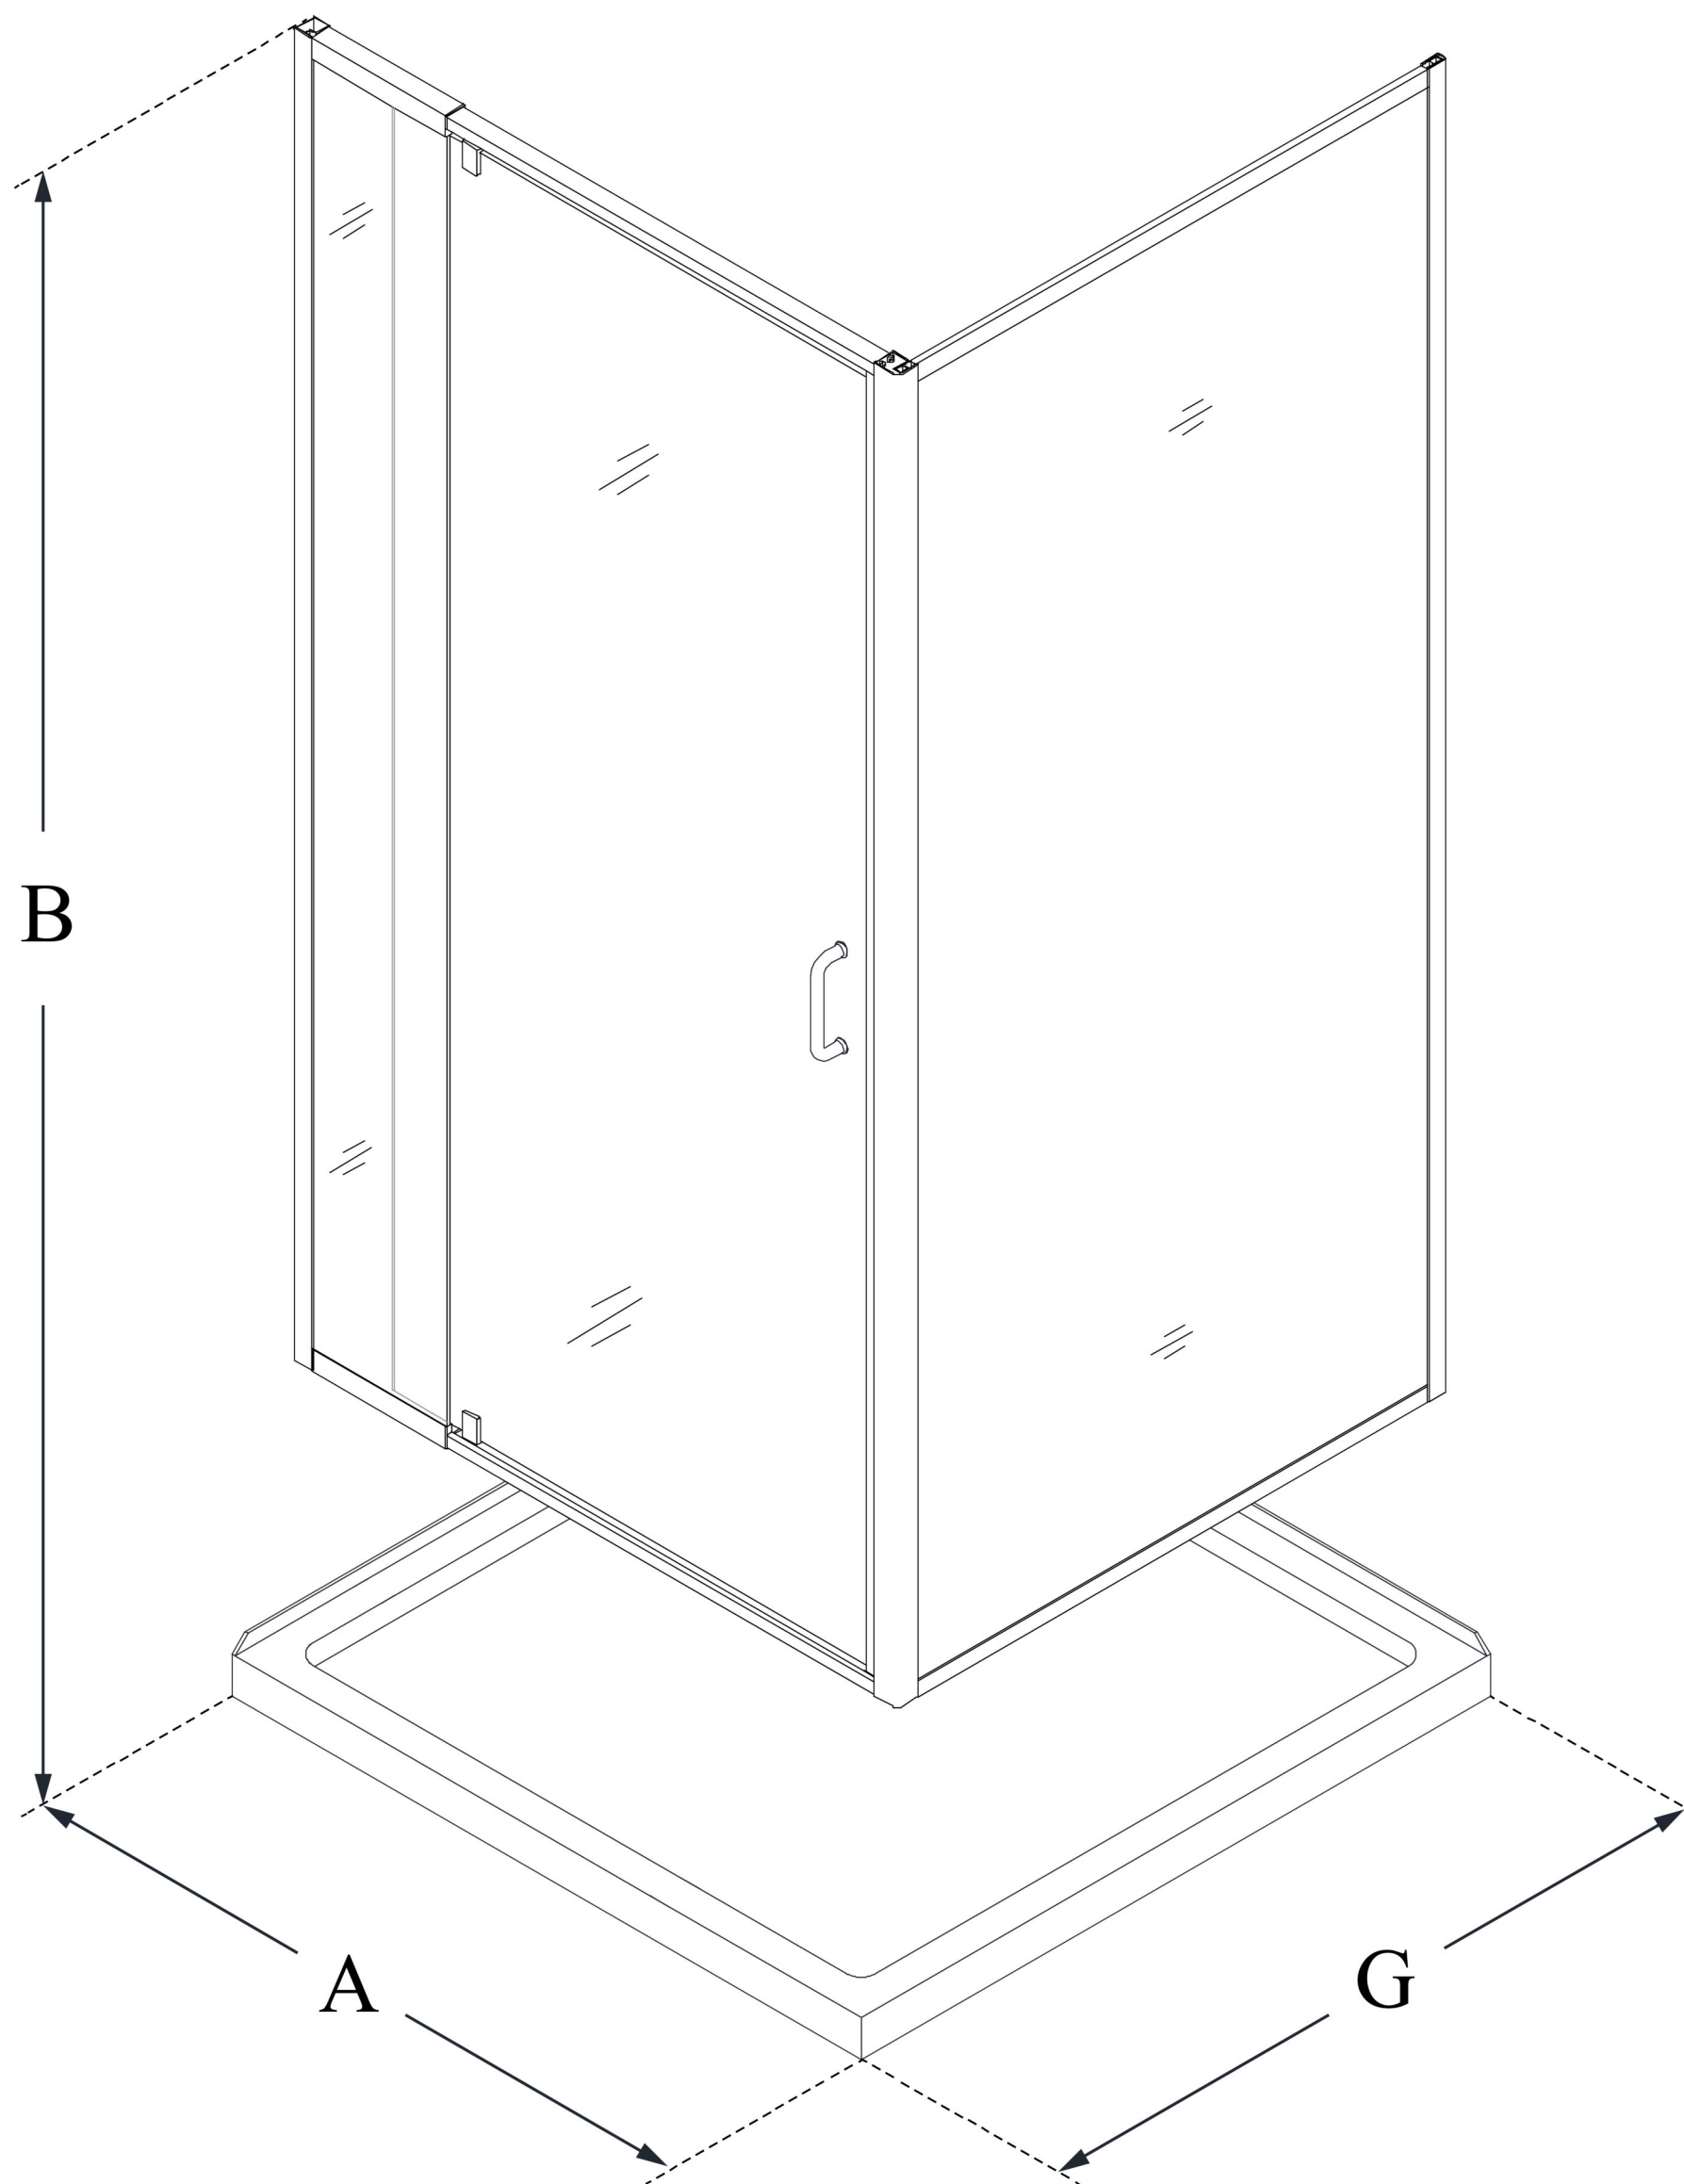

DL-6714

FLEX

DreamLine Flex 32 in. D x 32 in.
W x 74 3/4 in. H Semi-Frameless
Pivot Shower Enclosure and
SlimLine Shower Base Kit

KIT CONTENTS:

- SHOWER ENCLOSURE
- SHOWER BASE

CONFIGURATION DIMENSIONS:

A: 32 in.
KIT WIDTH

B: 74 3/4 in.
KIT HEIGHT

G: 32 in.
KIT DEPTH

AVAILABLE DRAIN LOCATIONS:
- CORNER

For precise drain location, please refer to the
included base technical drawing

DreamLine reserves the right to update or modify the hardware or materials pictured
without prior notice for the purpose of product improvement and customer satisfaction.