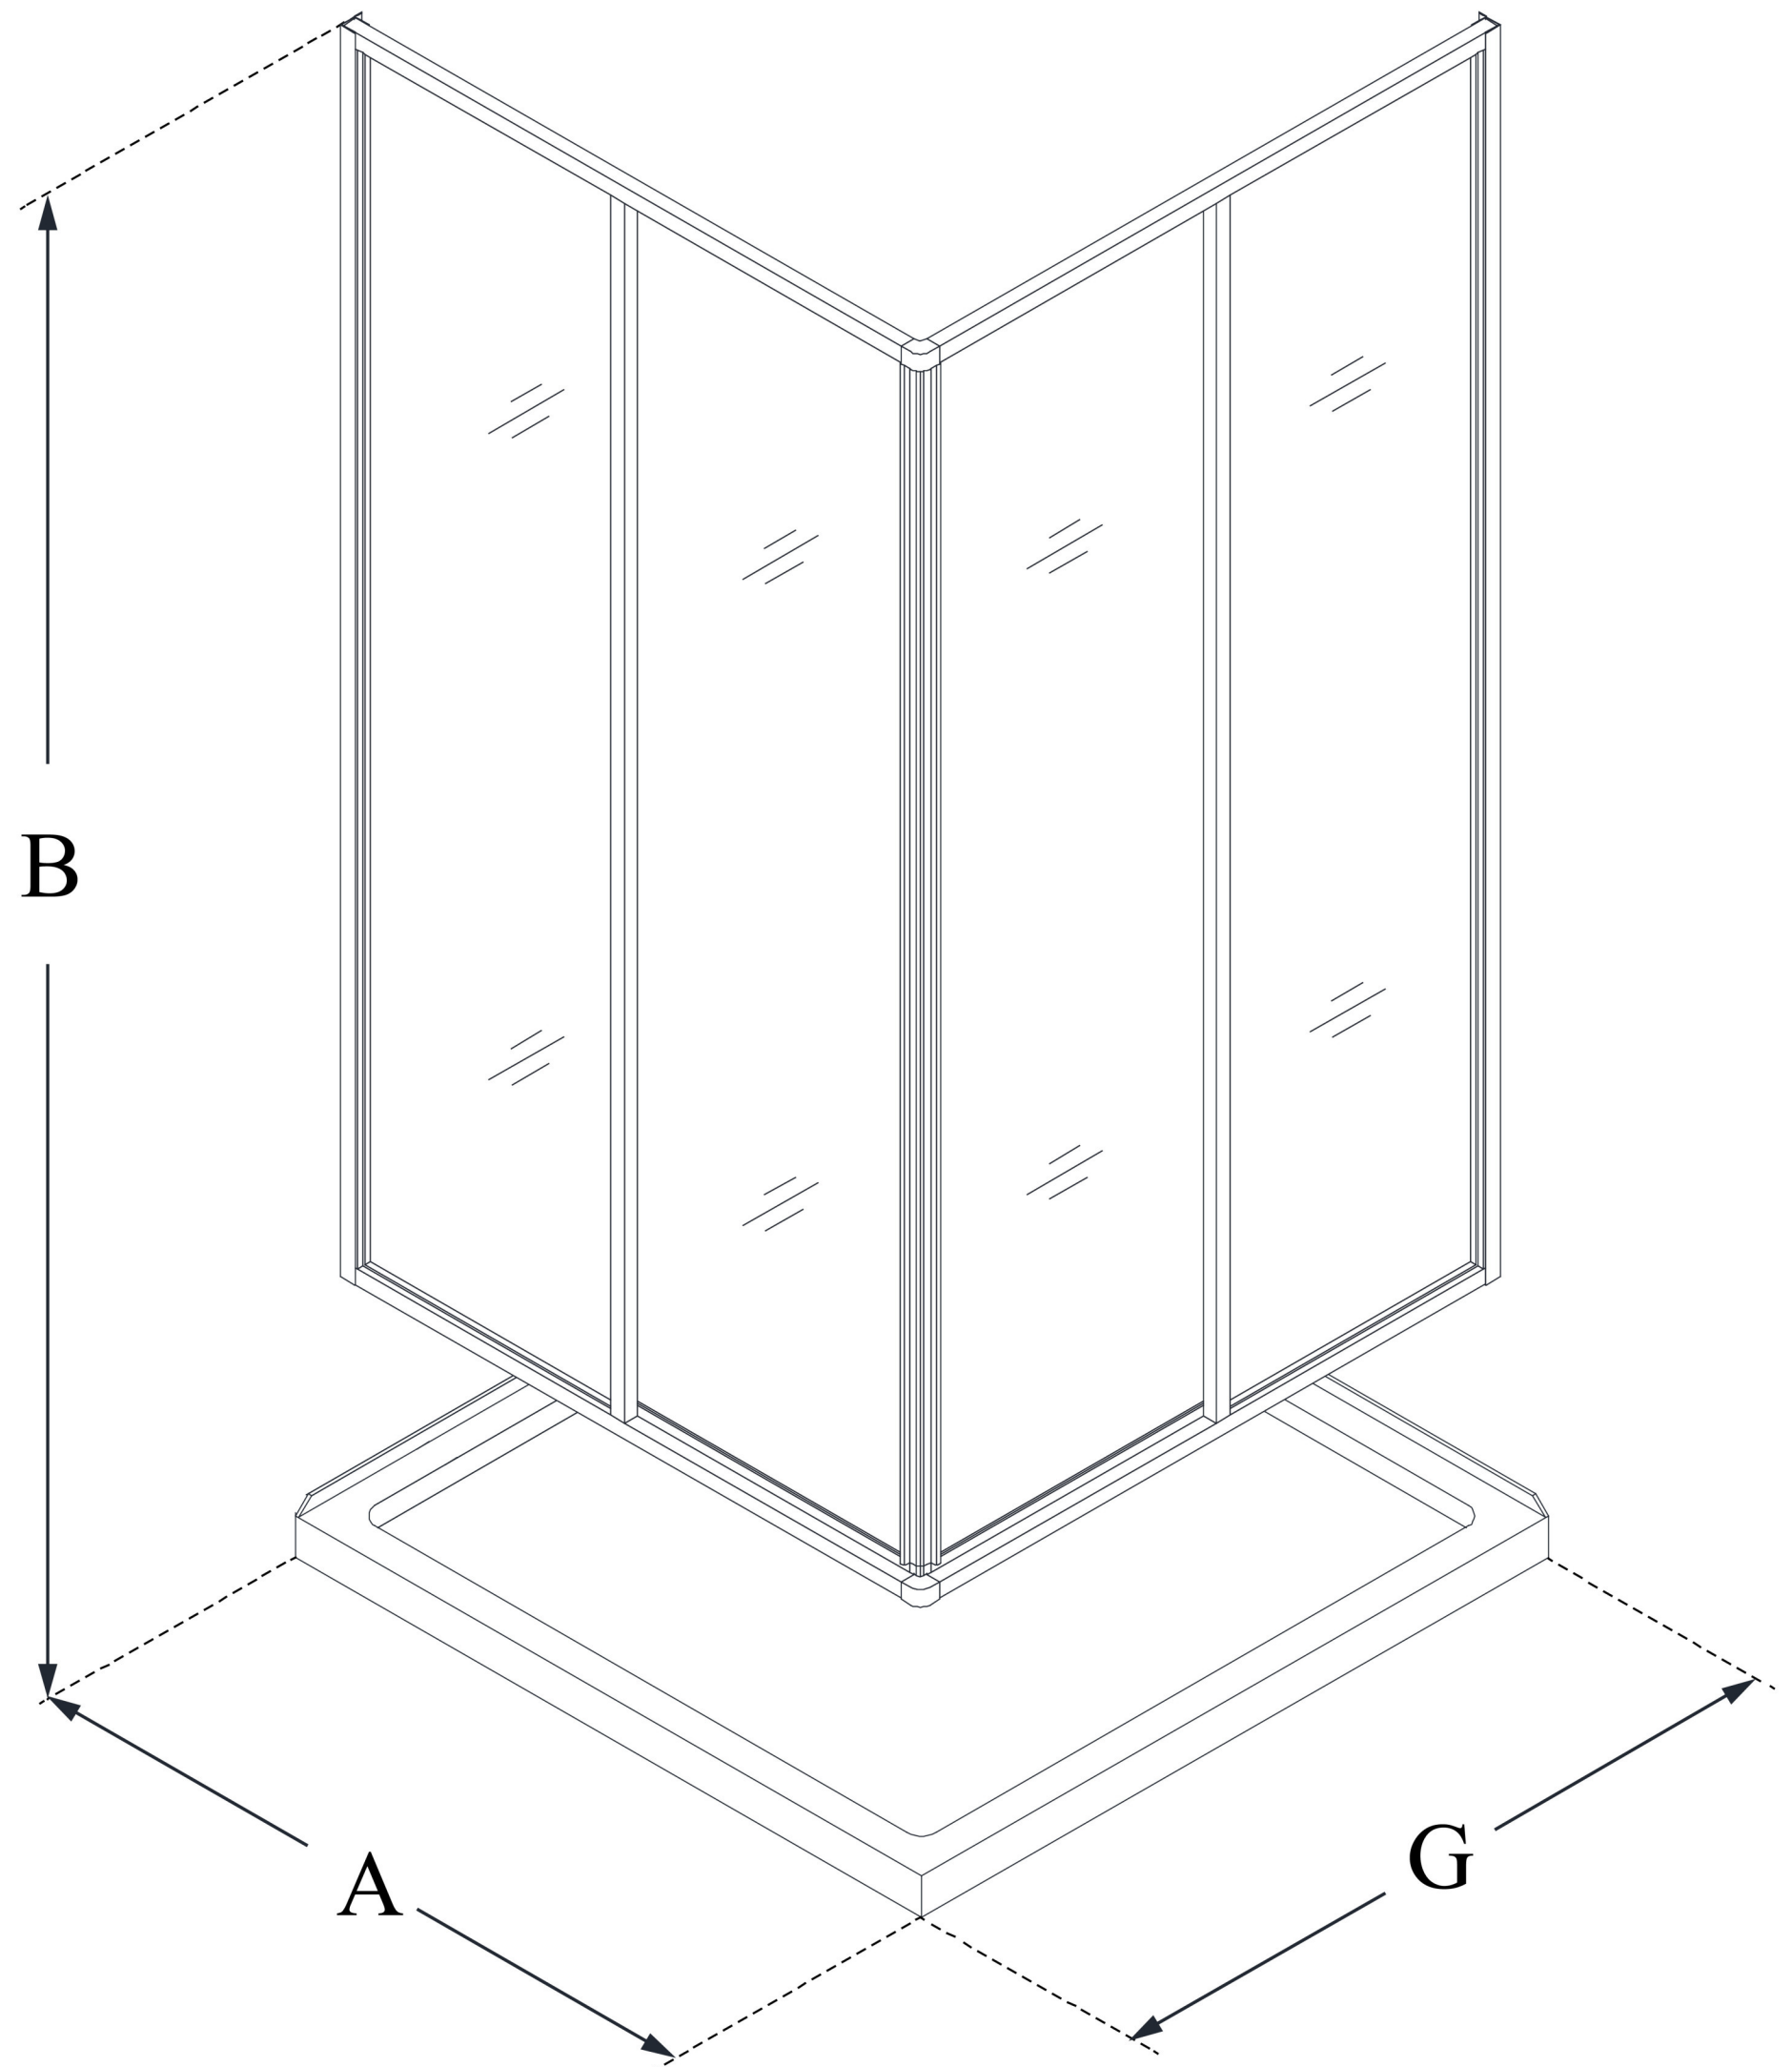

## **CORNERVIEW**

DreamLine Cornerview 36 in. D  
x 36 in. W x 74 3/4 in. H Framed  
Sliding Shower Enclosure and  
SlimLine Shower Base Kit

### **KIT CONTENTS:**

- SHOWER ENCLOSURE
- SHOWER BASE

### **CONFIGURATION DIMENSIONS:**

**A: 36 in.**

KIT WIDTH

**B: 74 3/4 in.**

KIT HEIGHT

**G: 36 in.**

KIT DEPTH

### **AVAILABLE DRAIN LOCATIONS:**

- CORNER

For precise drain location, please refer to the  
included base technical drawing

DreamLine reserves the right to update or modify the hardware or materials pictured  
without prior notice for the purpose of product improvement and customer satisfaction.