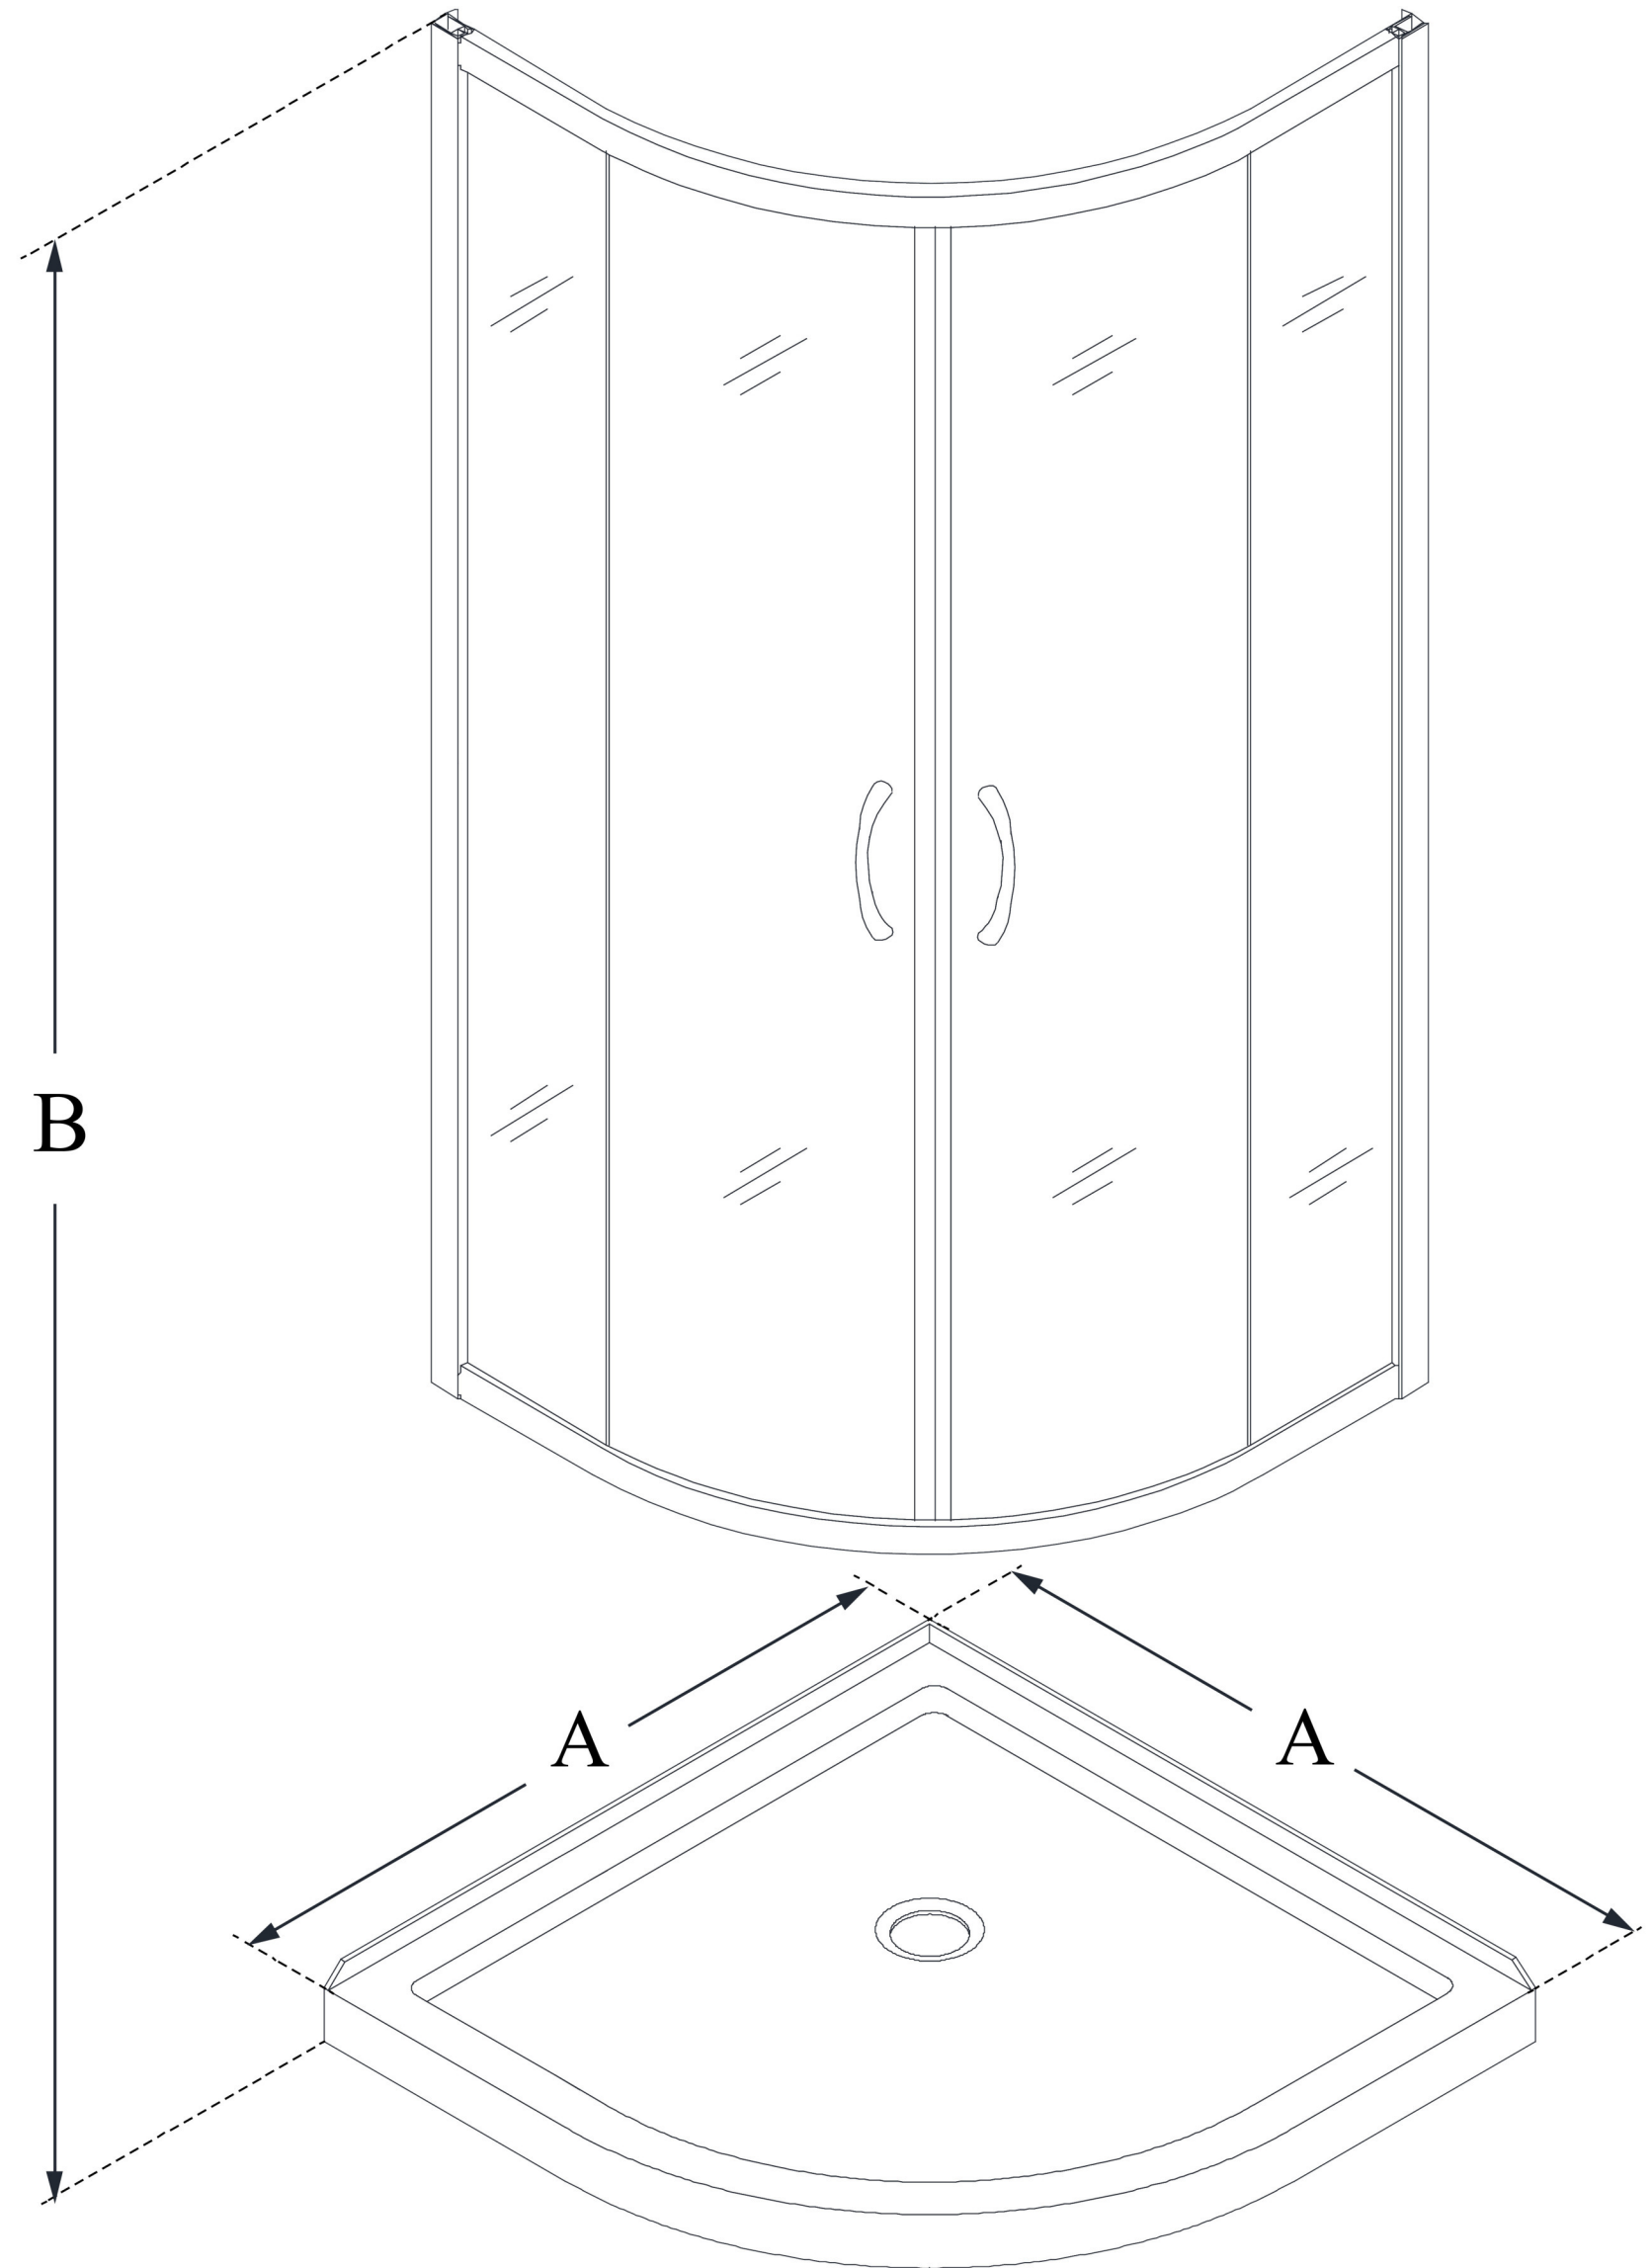

## PRIME

DreamLine Prime 38 in. x 38 in. x 74 3/4 in. H Corner Sliding Shower Enclosure and SlimLine Shower Base Kit

### CONFIGURATION DIMENSIONS:

**A: 38 in.**

KIT WIDTH

**B: 74 3/4 in.**

KIT HEIGHT

**G: 38 in.**

KIT DEPTH

### AVAILABLE DRAIN LOCATIONS:

- CORNER

For precise drain location, please refer to the included base technical drawing

DreamLine reserves the right to update or modify the hardware or materials pictured without prior notice for the purpose of product improvement and customer satisfaction.