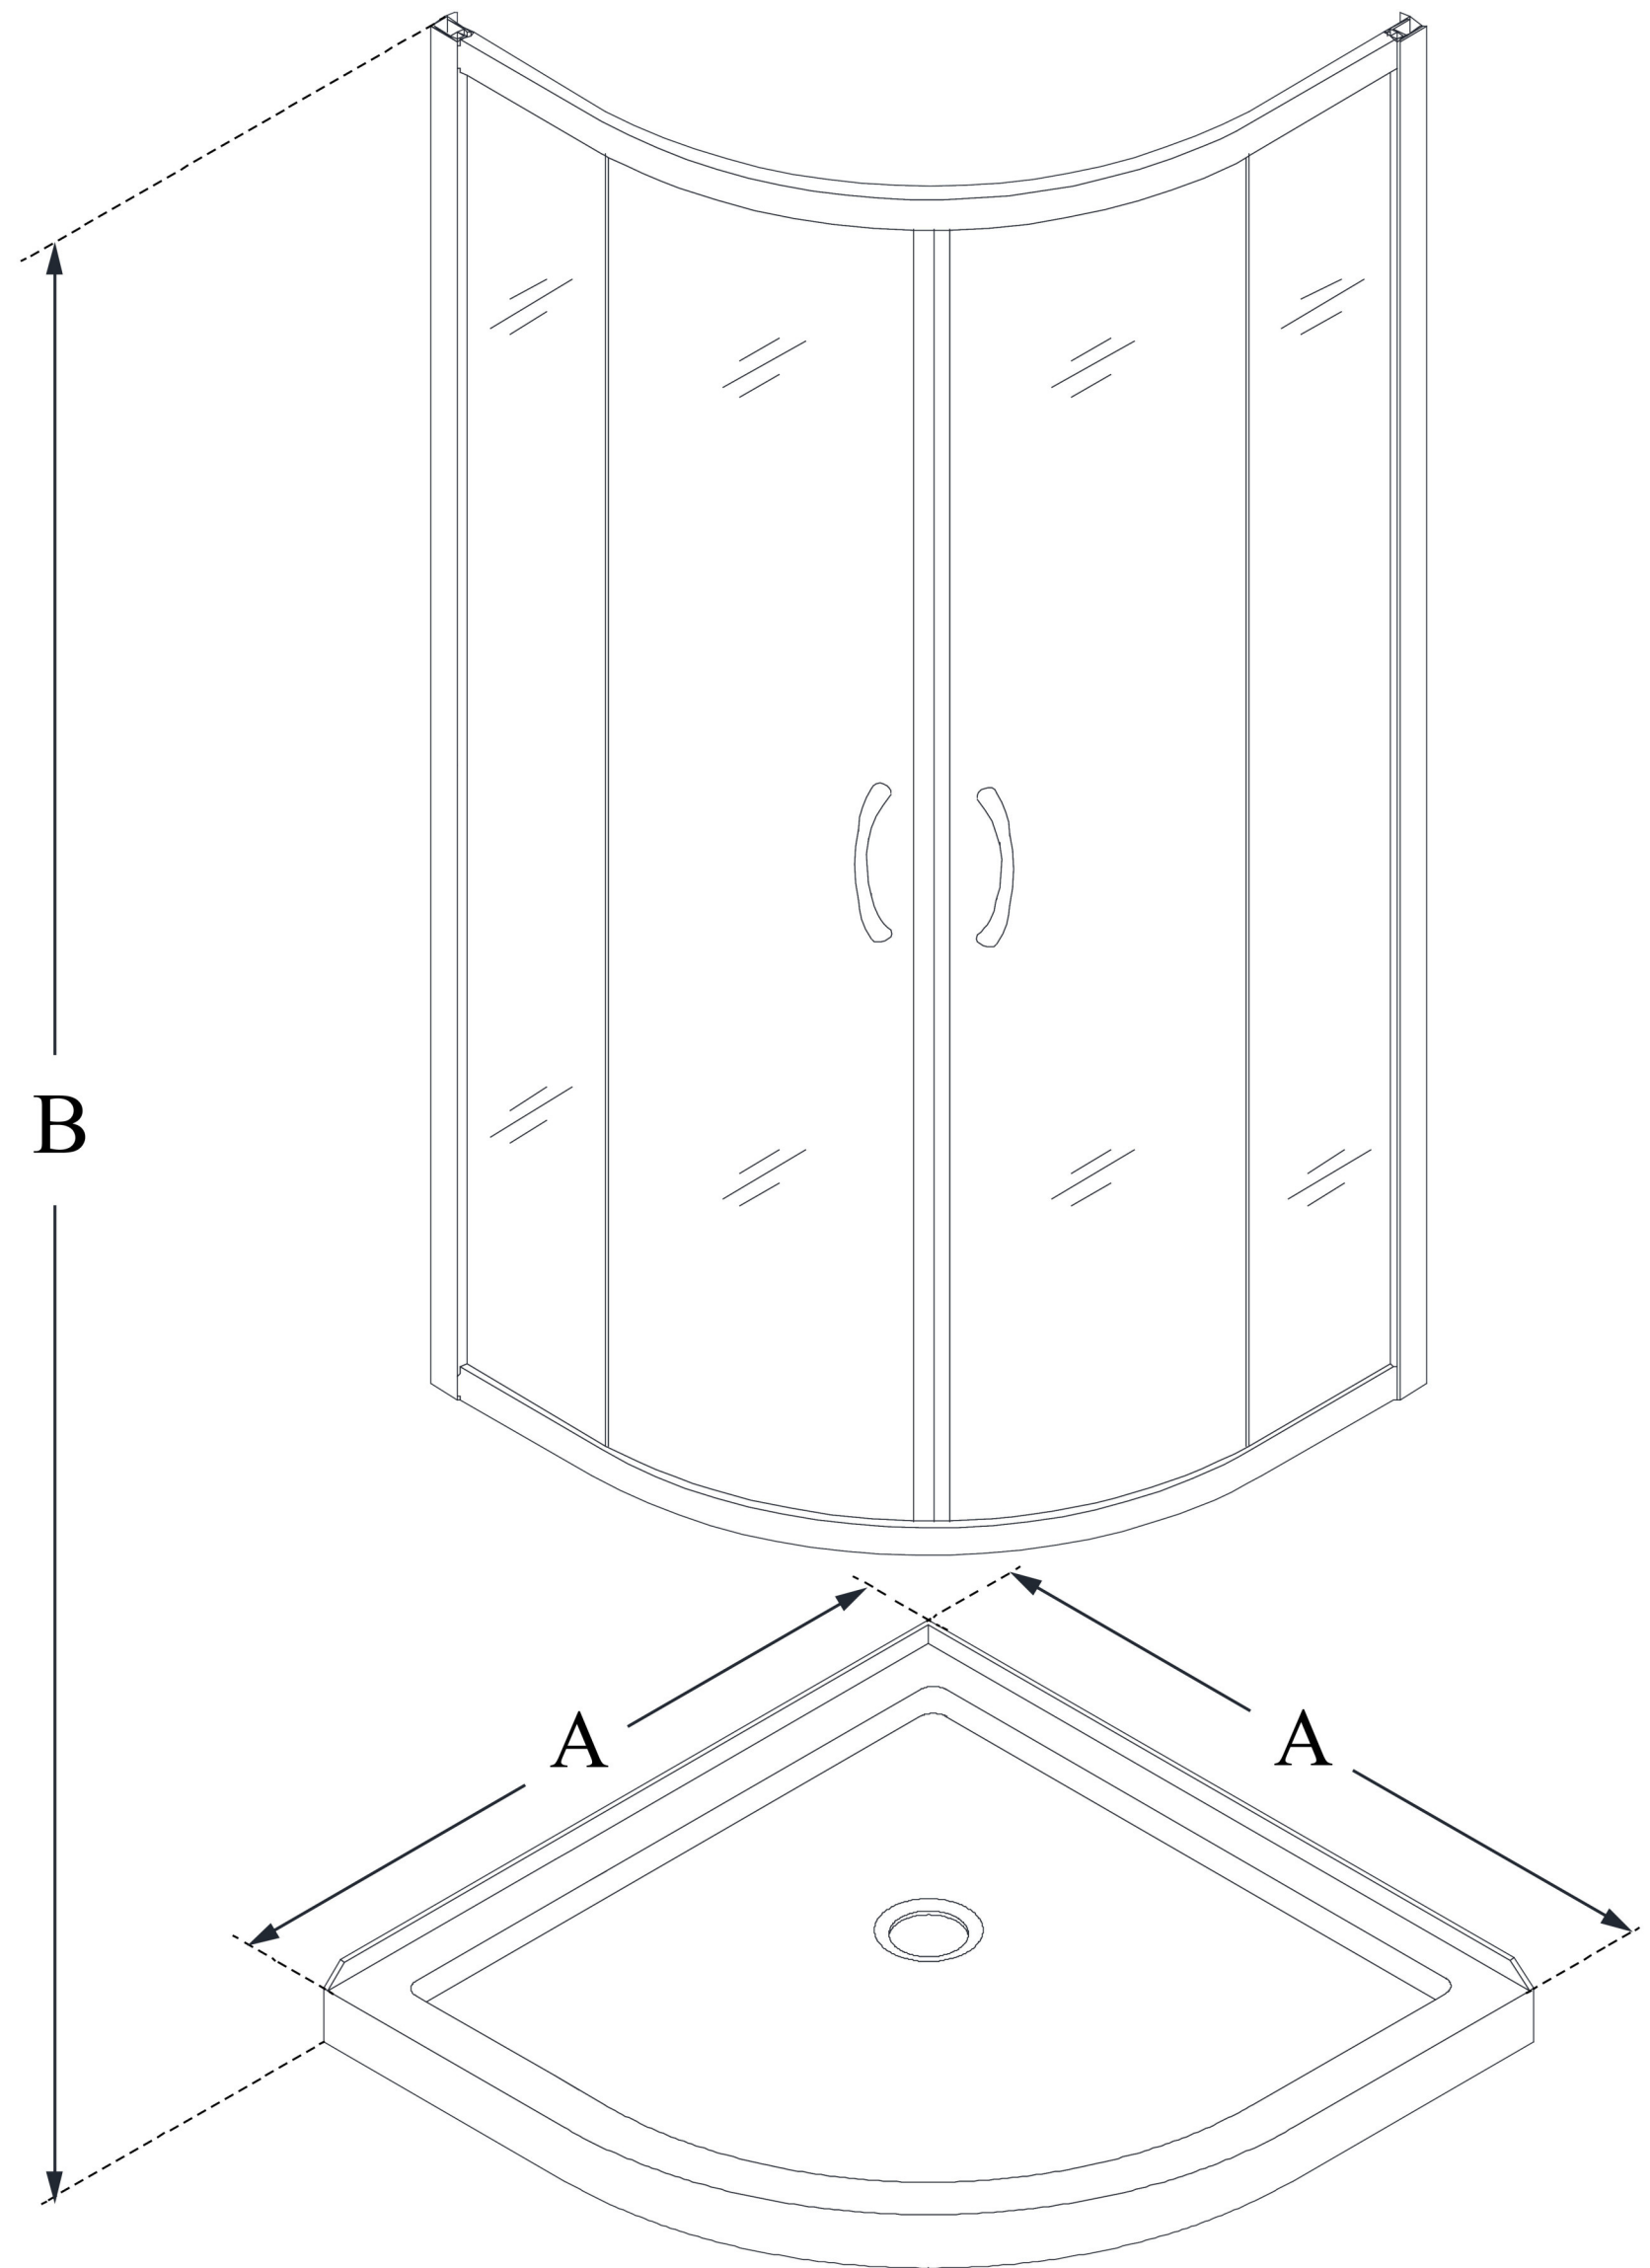

DL-6702

PRIME

DreamLine Prime 36 in. x 36 in. x 74 3/4 in. H Corner Sliding Shower Enclosure and SlimLine Shower Base Kit

KIT CONTENTS:

- SHOWER ENCLOSURE
- SHOWER BASE

CONFIGURATION DIMENSIONS:

A: 36 in.
KIT WIDTH

B: 74 3/4 in.
KIT HEIGHT

G: 36 in.
KIT DEPTH

AVAILABLE DRAIN LOCATIONS:
- CORNER

For precise drain location, please refer to the included base technical drawing

DreamLine reserves the right to update or modify the hardware or materials pictured without prior notice for the purpose of product improvement and customer satisfaction.