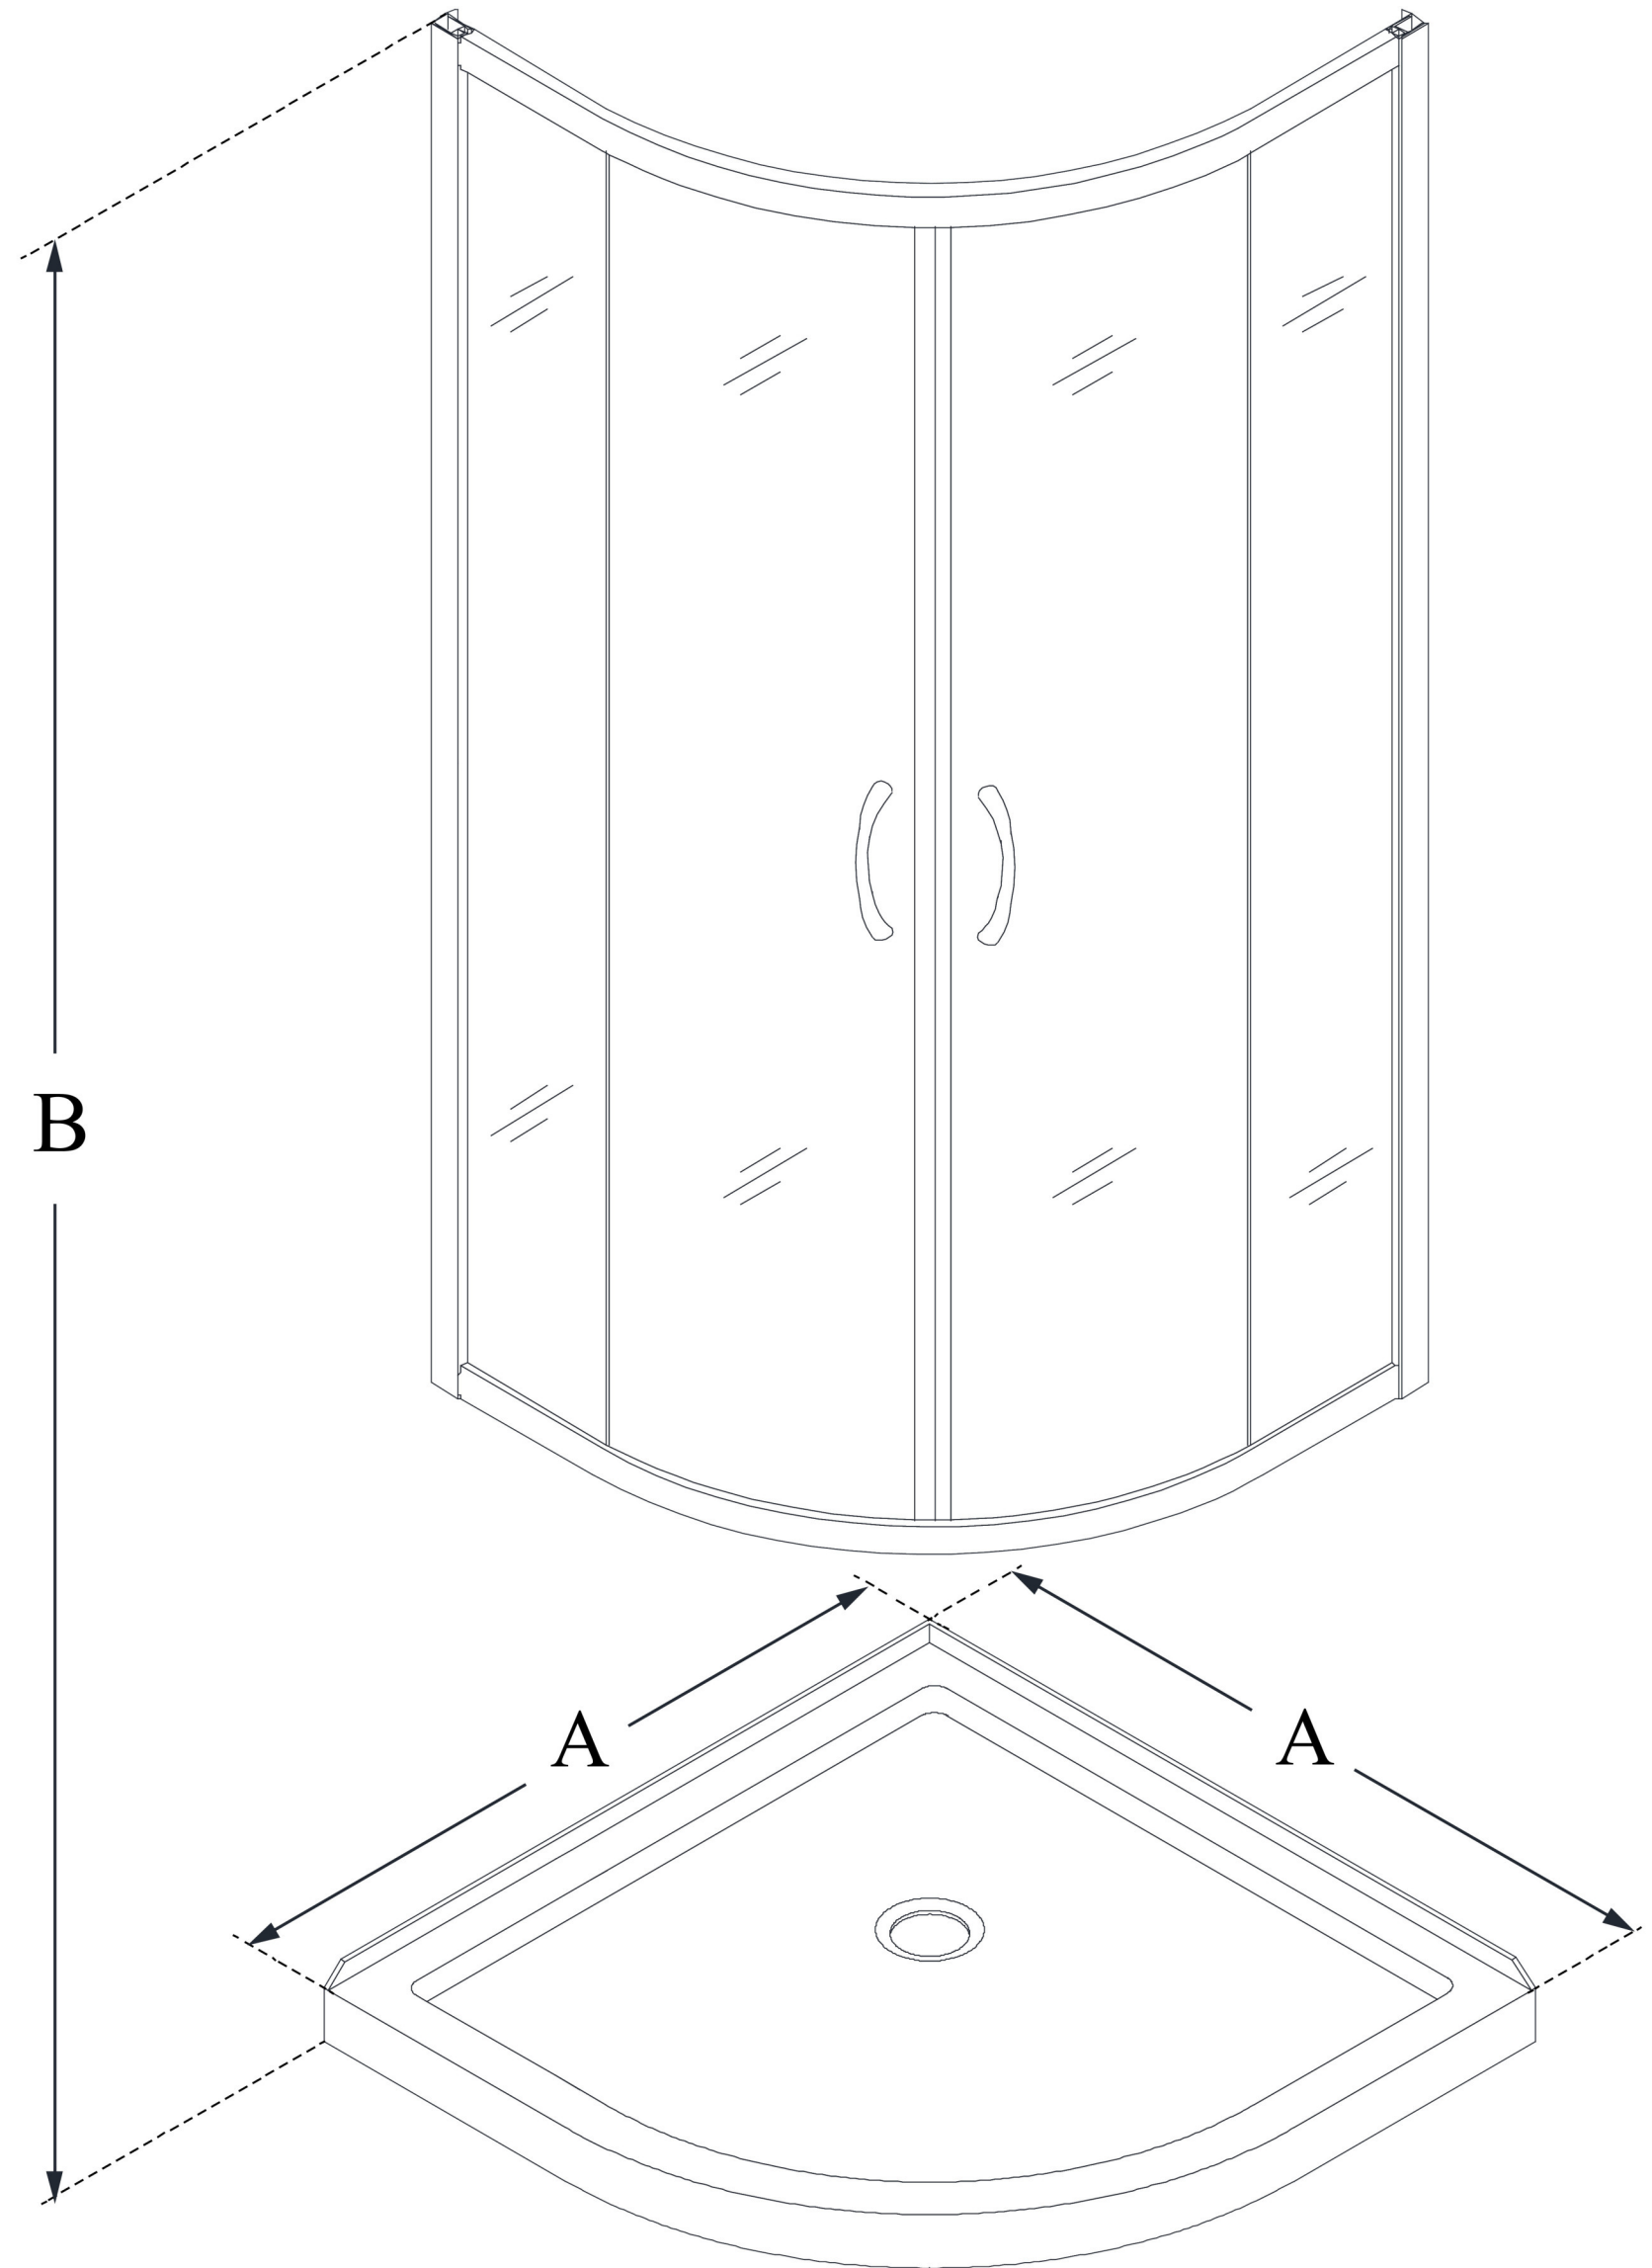

## PRIME

DreamLine Prime 33 in. x 33 in. x 74 3/4 in. H Corner Sliding Shower Enclosure and SlimLine Shower Base Kit

### CONFIGURATION DIMENSIONS:

**A: 33 in.**  
KIT WIDTH

**B: 74 3/4 in.**  
KIT HEIGHT

**G: 33 in.**  
KIT DEPTH

**AVAILABLE DRAIN LOCATIONS:**  
- CORNER

For precise drain location, please refer to the included base technical drawing