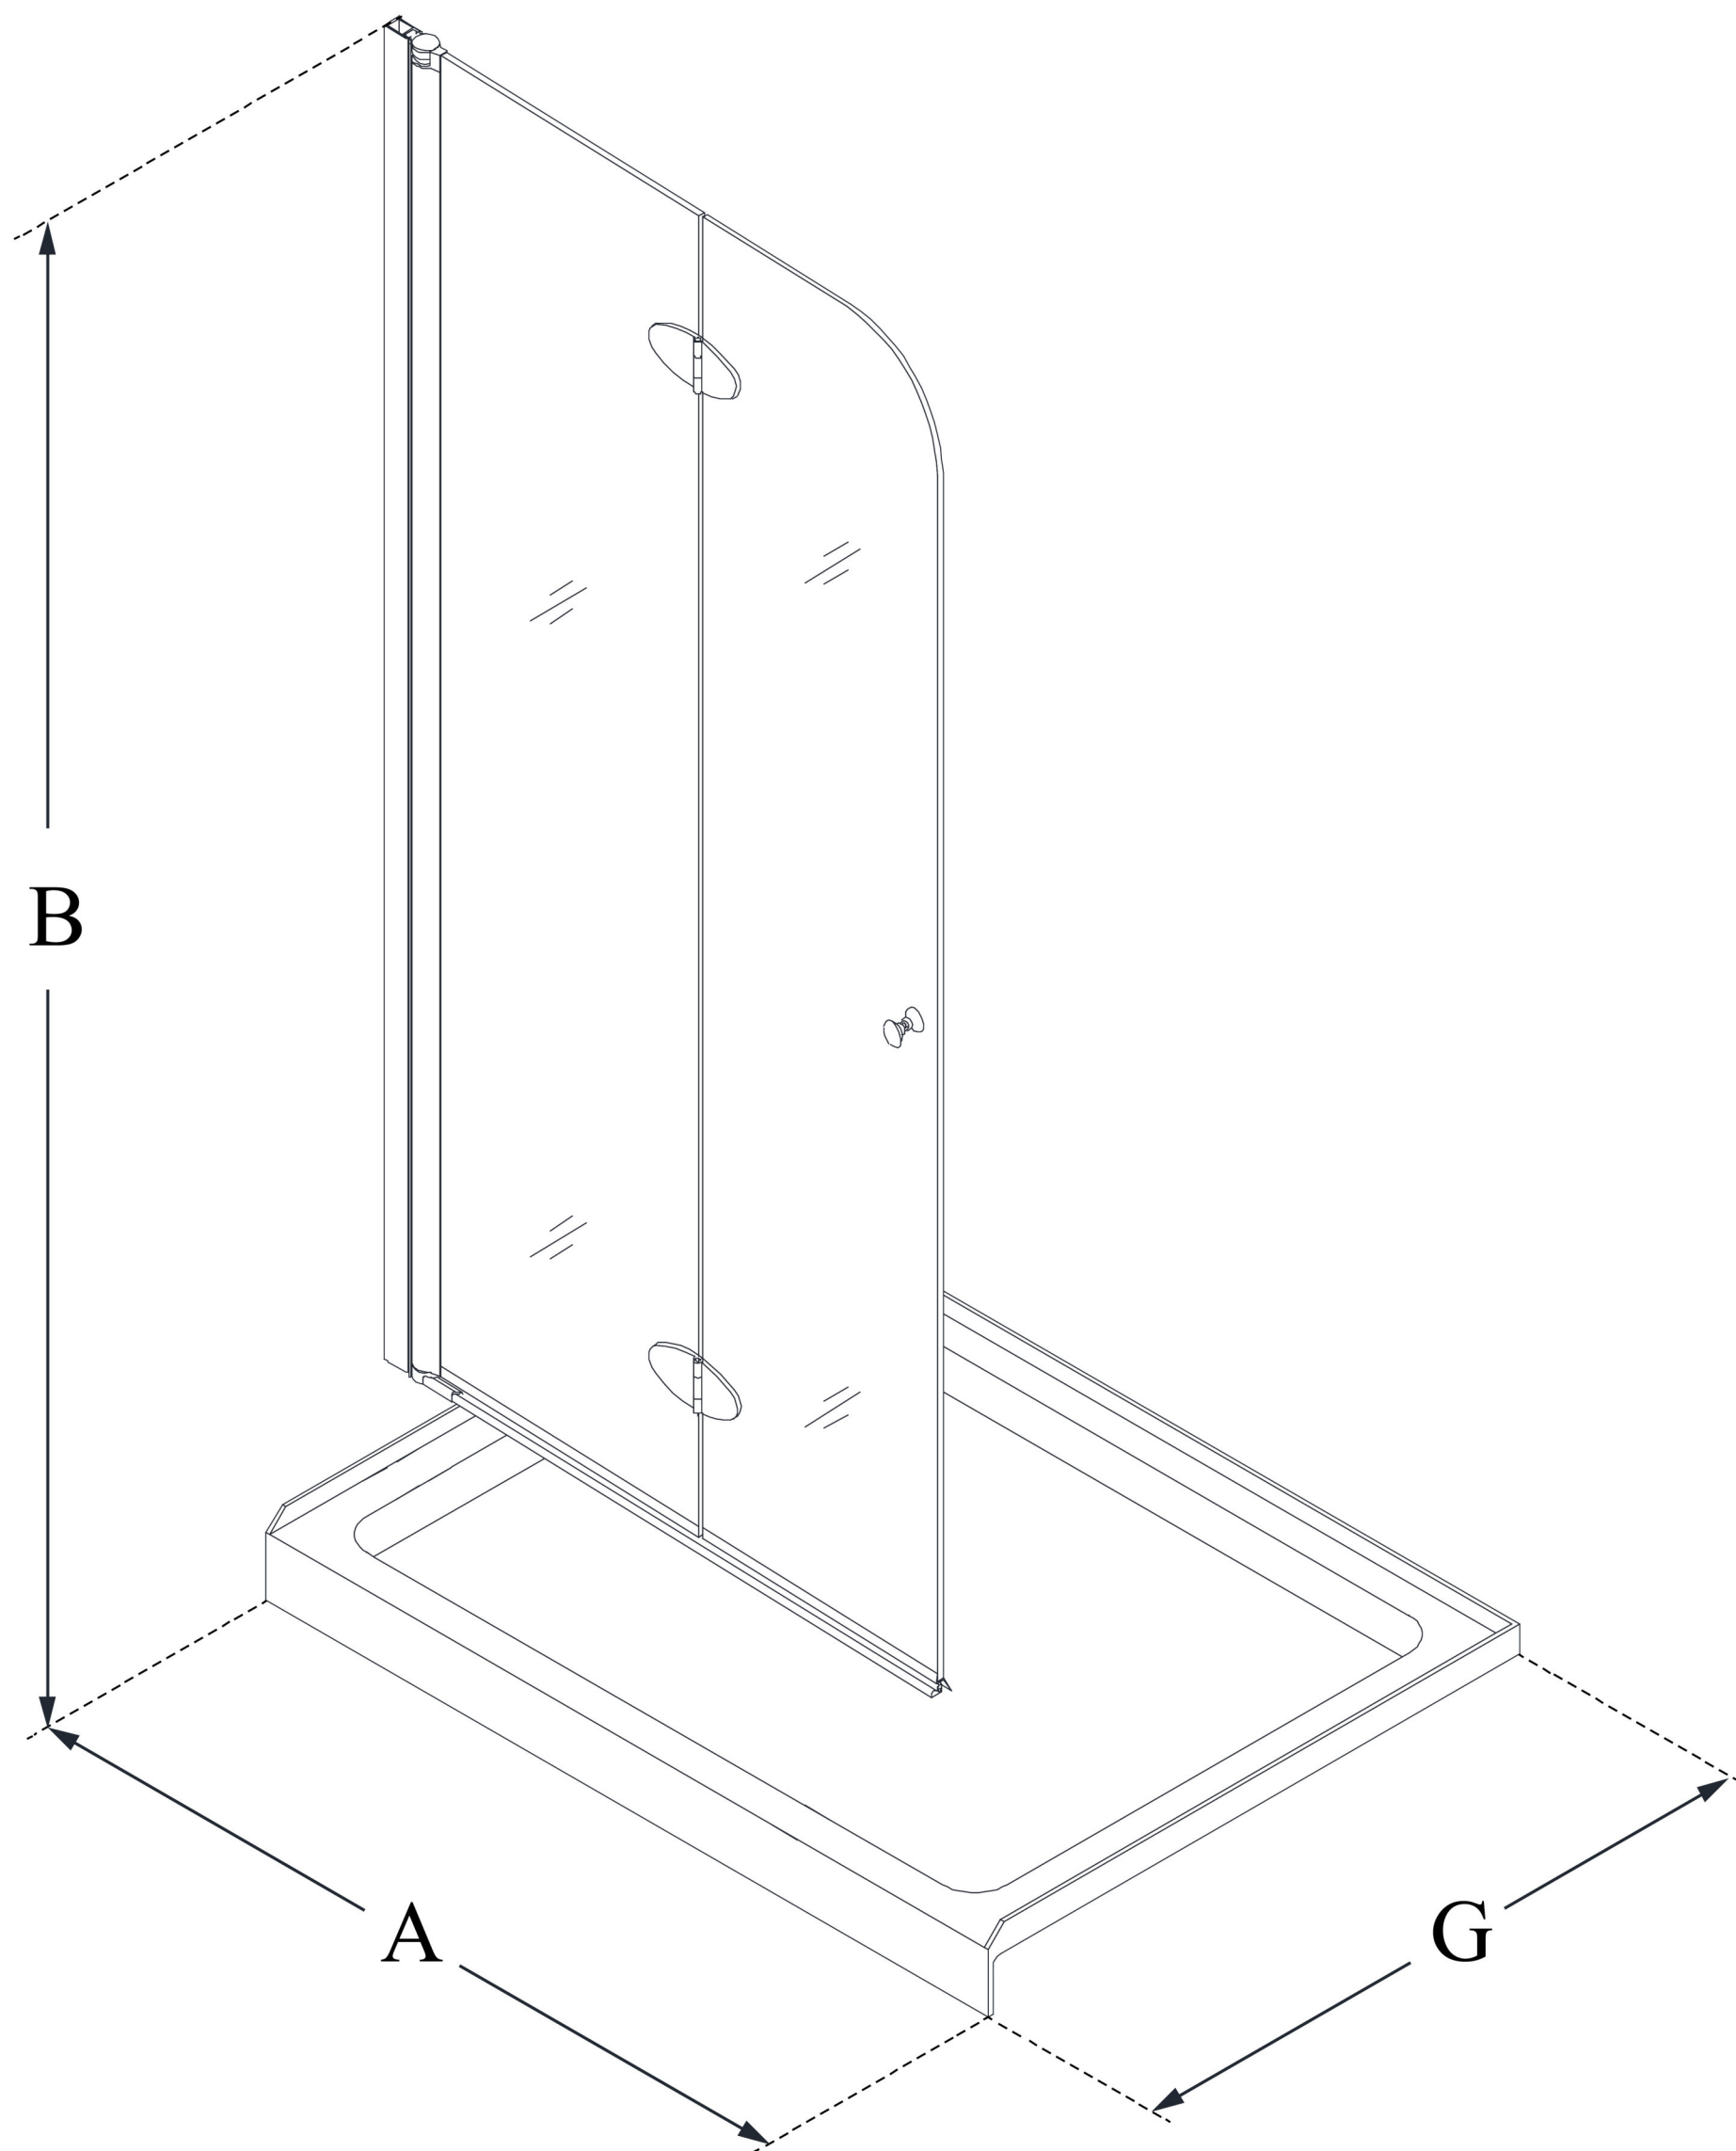

# AQUA FOLD

DreamLine Aqua Fold 32 in. D x  
32 in. W x 74 3/4 in. H Frameless  
Bi-Fold Shower Door and SlimLine  
Shower Base Kit

## KIT CONTENTS:

- SHOWER DOOR
- SHOWER BASE

## CONFIGURATION DIMENSIONS:

**A: 32 in.**  
KIT WIDTH

**B: 74 3/4 in.**  
KIT HEIGHT

**G: 32 in.**  
KIT DEPTH

## AVAILABLE DRAIN LOCATIONS:

- CENTER

For precise drain location, please refer to the  
included base technical drawing

DreamLine reserves the right to update or modify the hardware or materials pictured  
without prior notice for the purpose of product improvement and customer satisfaction.