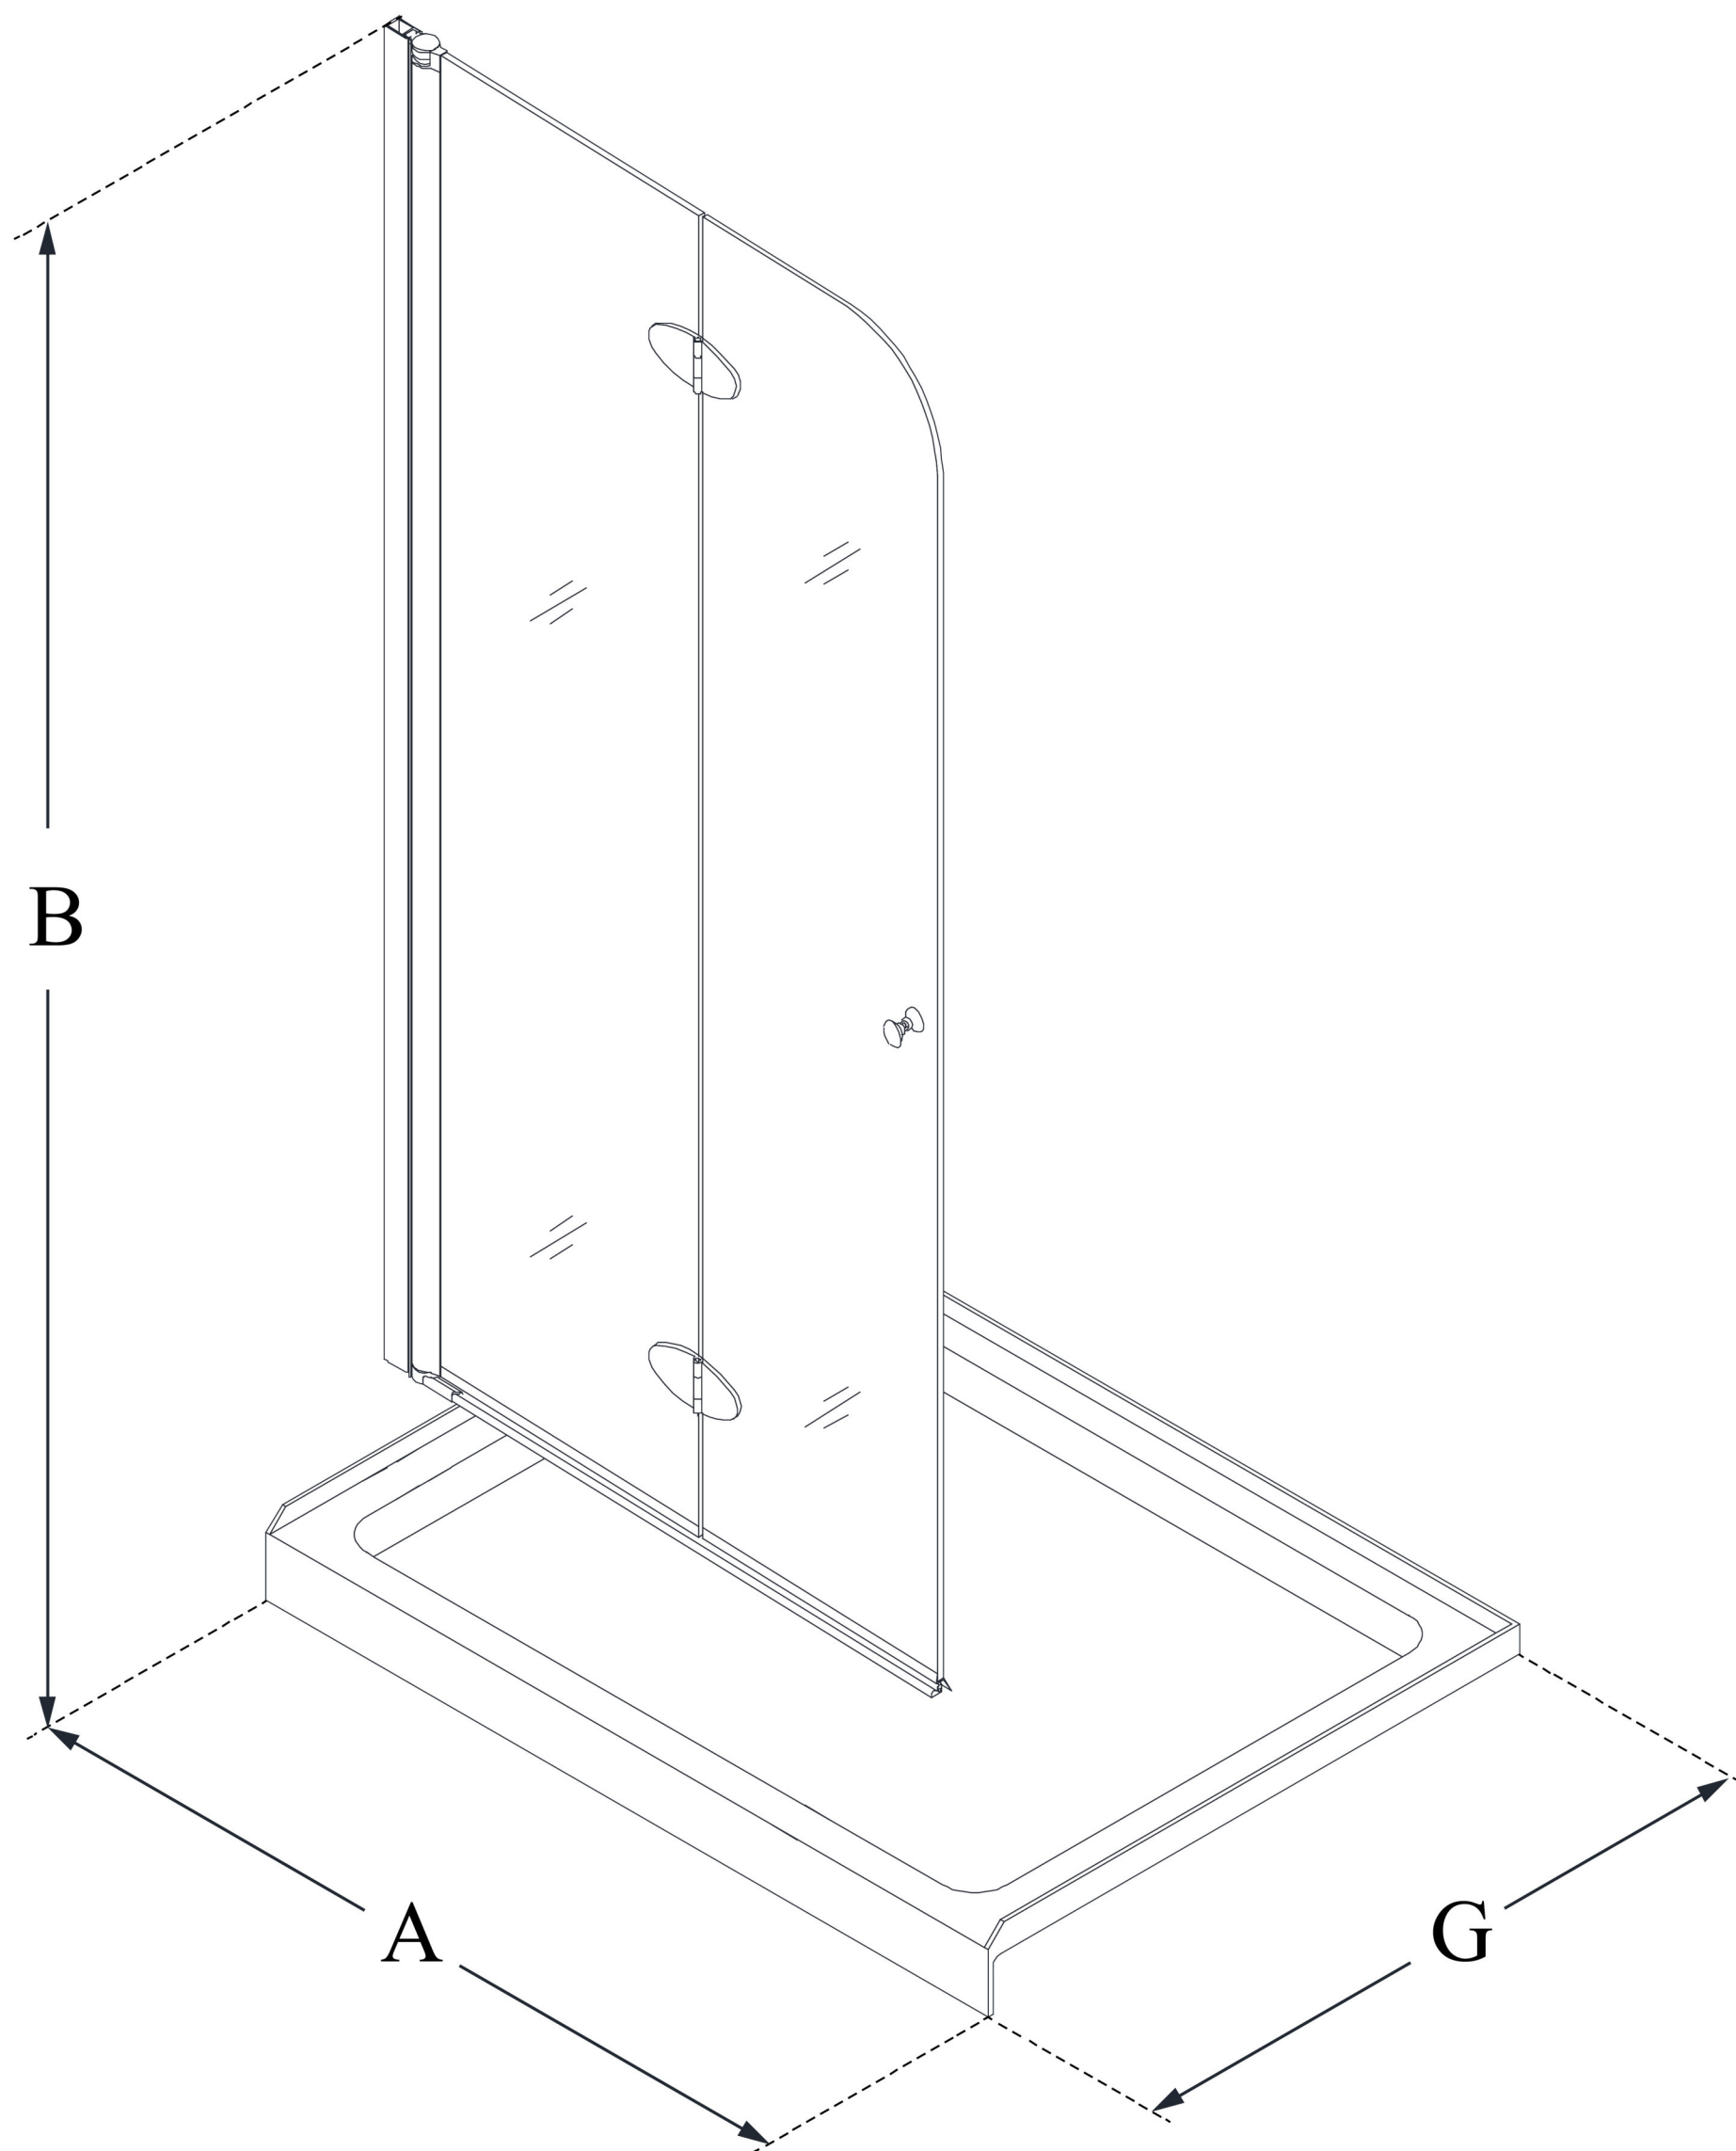

DL-6528

AQUA FOLD

DreamLine Aqua Fold 36 in. D x
36 in. W x 74 3/4 in. H Frameless
Bi-Fold Shower Door and SlimLine
Shower Base Kit

KIT CONTENTS:

- SHOWER DOOR
- SHOWER BASE

CONFIGURATION DIMENSIONS:

A: 36 in.
KIT WIDTH

B: 74 3/4 in.
KIT HEIGHT

G: 36 in.
KIT DEPTH

AVAILABLE DRAIN LOCATIONS:

- CENTER

For precise drain location, please refer to the
included base technical drawing

DreamLine reserves the right to update or modify the hardware or materials pictured
without prior notice for the purpose of product improvement and customer satisfaction.