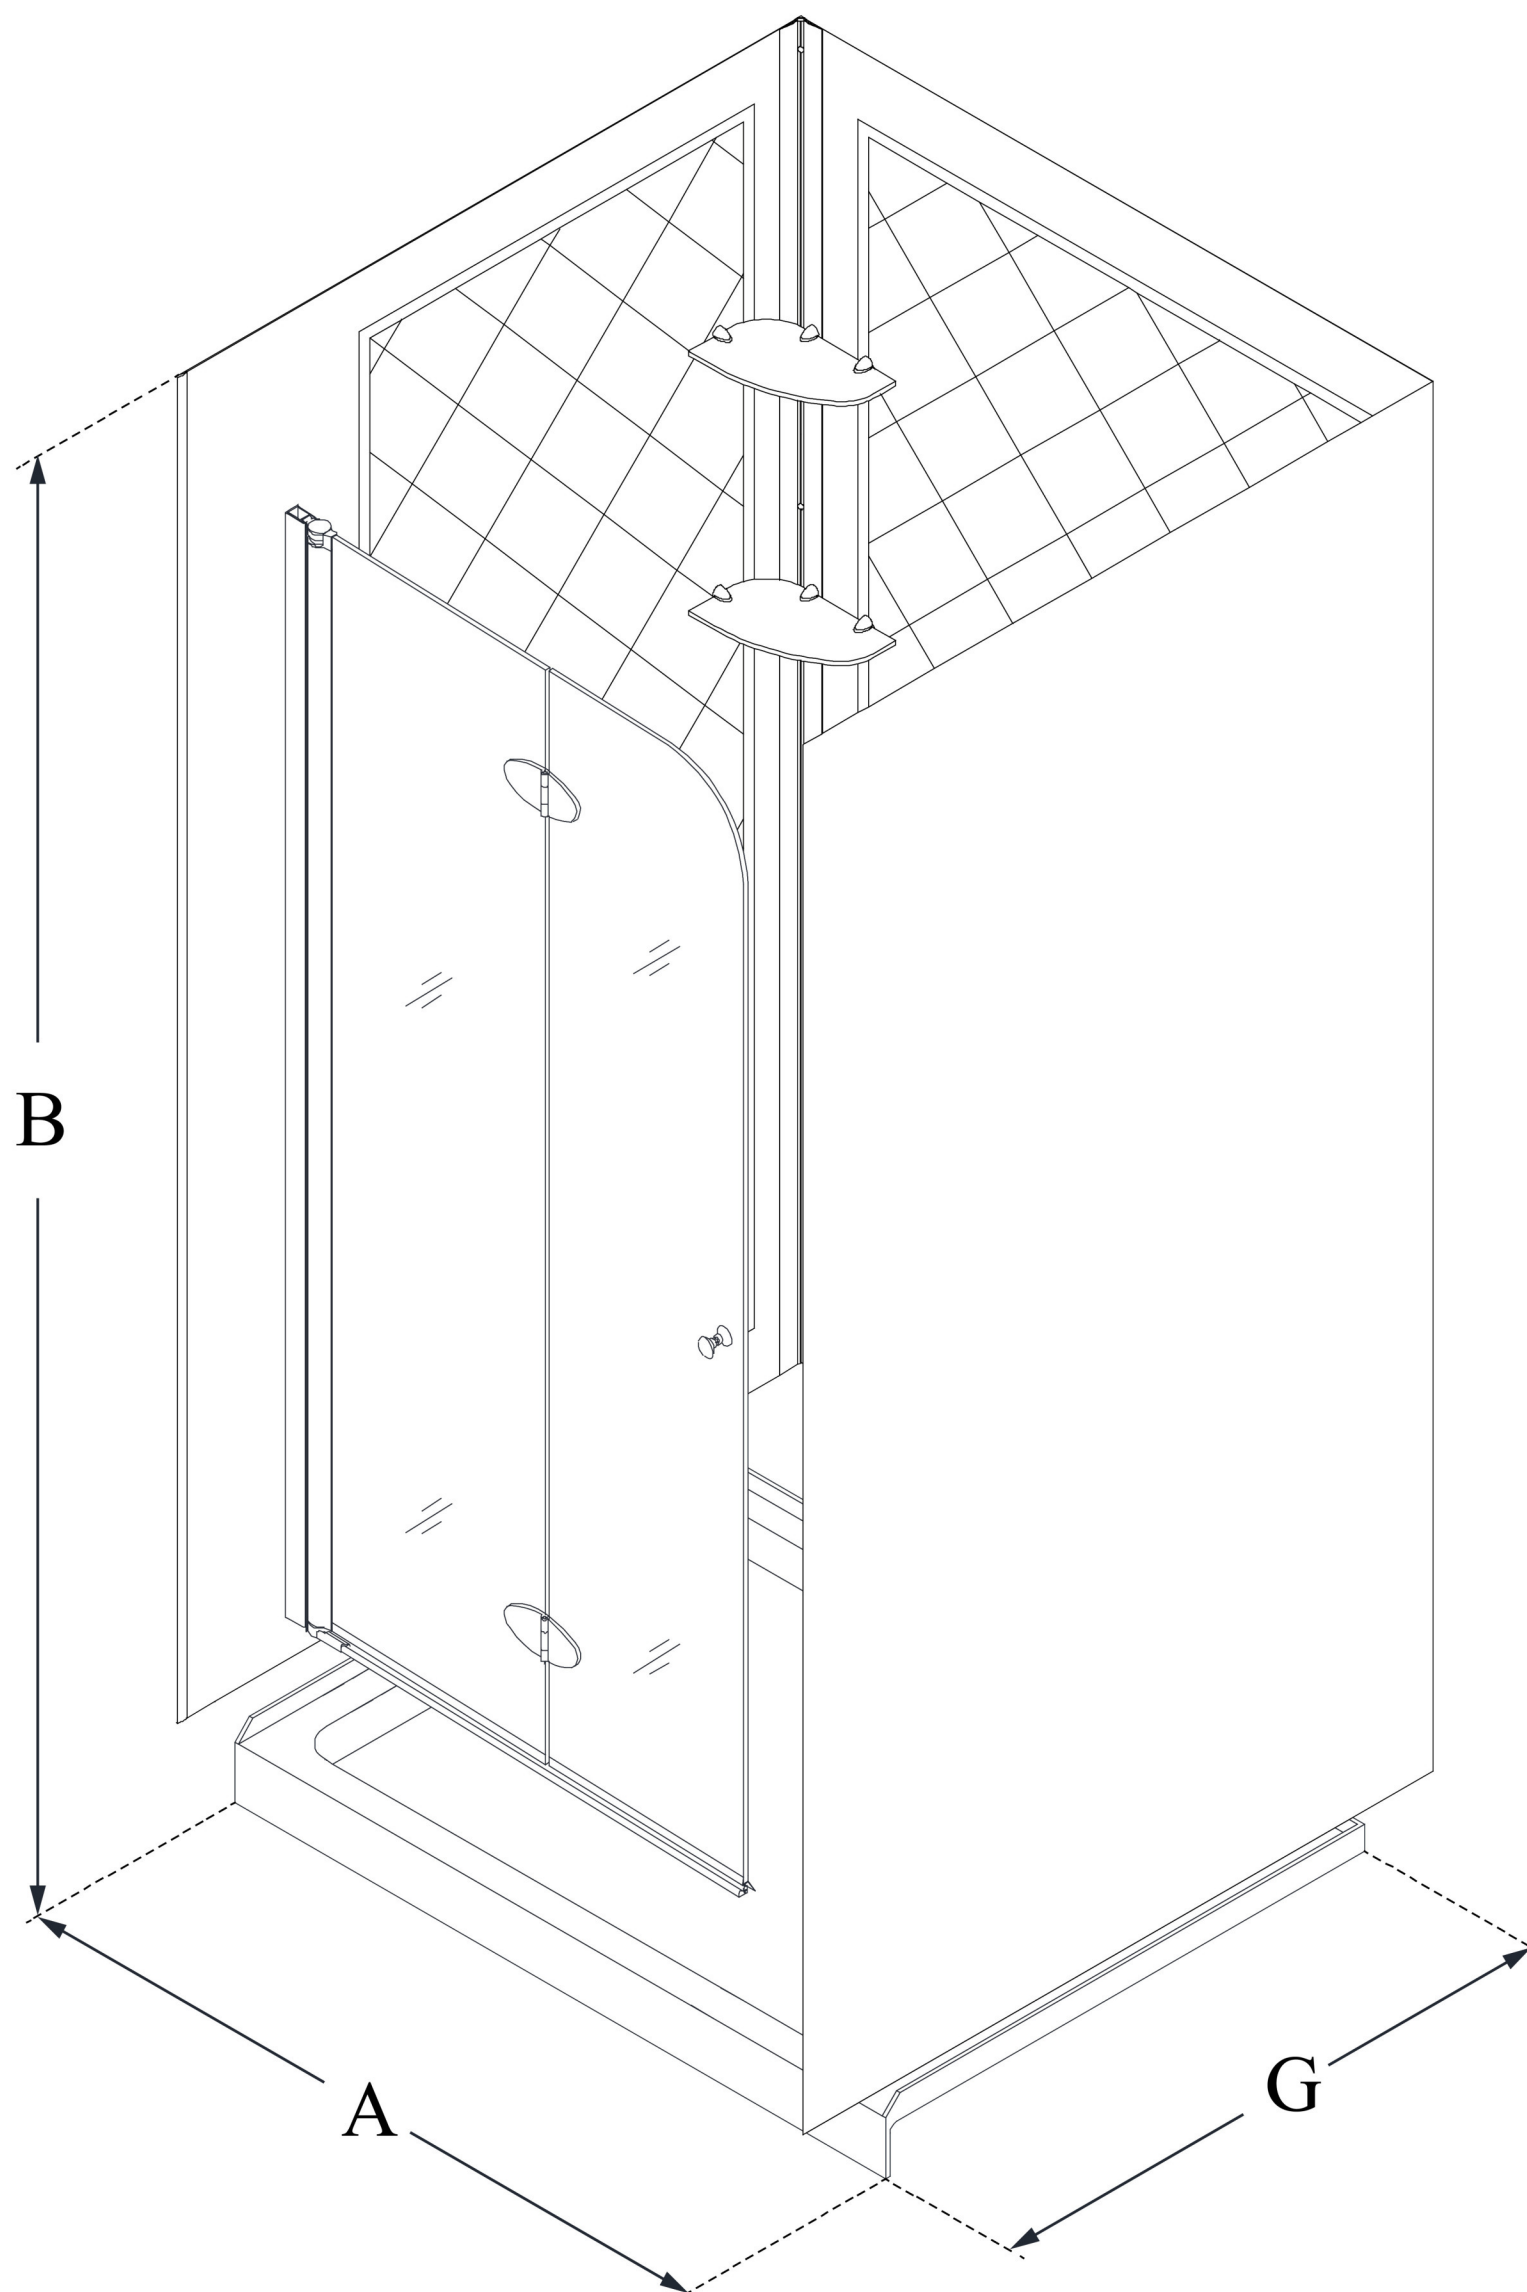

# AQUA FOLD

DreamLine Aqua Fold 32 in. D x  
32 in. W x 74 3/4 in. H Frameless  
Bi-Fold Shower Door with Shower  
Base and QWALL-5 Shower  
Backwalls Kit

## KIT CONTENTS:

- SHOWER DOOR
- SHOWER BASE
- QWALL BACKWALLS

## CONFIGURATION DIMENSIONS:

**A: 32 in.**

KIT WIDTH

**B: 76 3/4 in.**

KIT HEIGHT

**G: 32 in.**

KIT DEPTH

## AVAILABLE DRAIN LOCATIONS:

- CENTER

For precise drain location, please refer to the  
included base technical drawing

DreamLine reserves the right to update or modify the hardware or materials pictured  
without prior notice for the purpose of product improvement and customer satisfaction.