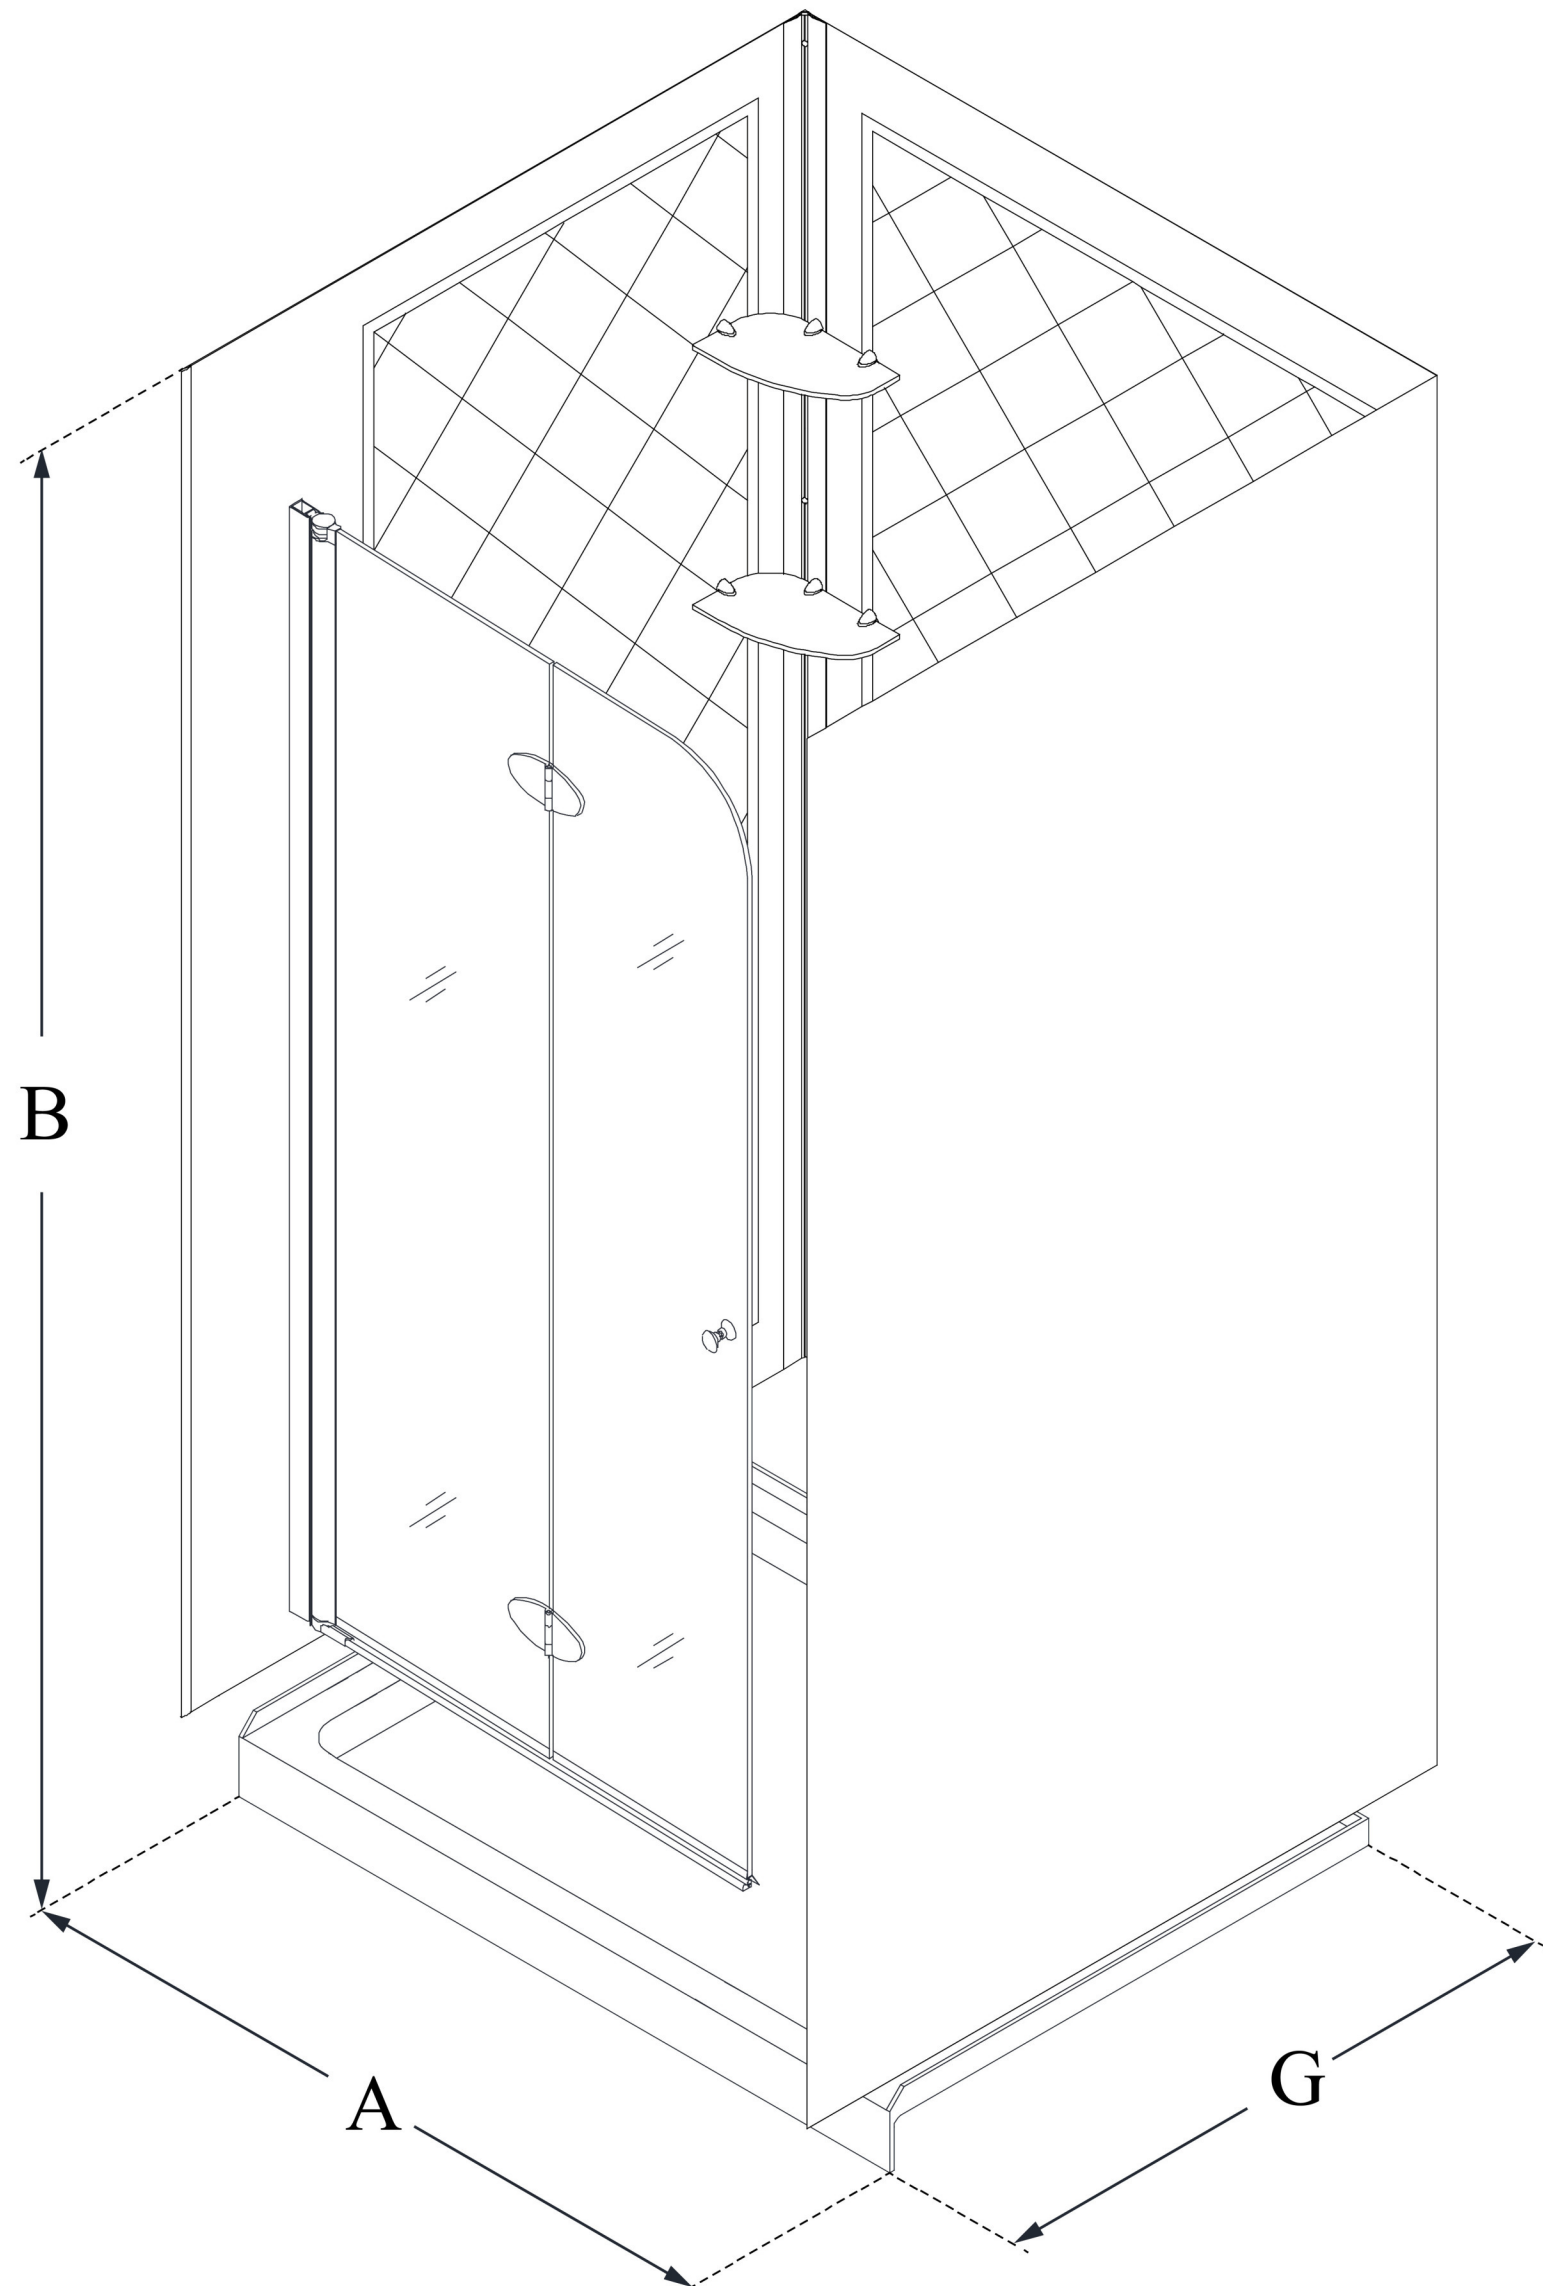

DL-6526

AQUA FOLD

DreamLine Aqua Fold 36 in. D x
36 in. W x 74 3/4 in. H Frameless
Bi-Fold Shower Door with Shower
Base and QWALL-5 Shower
Backwalls Kit

KIT CONTENTS:

- SHOWER DOOR
- SHOWER BASE
- QWALL BACKWALLS

CONFIGURATION DIMENSIONS:

A: 36 in.
KIT WIDTH

B: 76 3/4 in.
KIT HEIGHT

G: 36 in.
KIT DEPTH

AVAILABLE DRAIN LOCATIONS:

- CENTER

For precise drain location, please refer to the
included base technical drawing