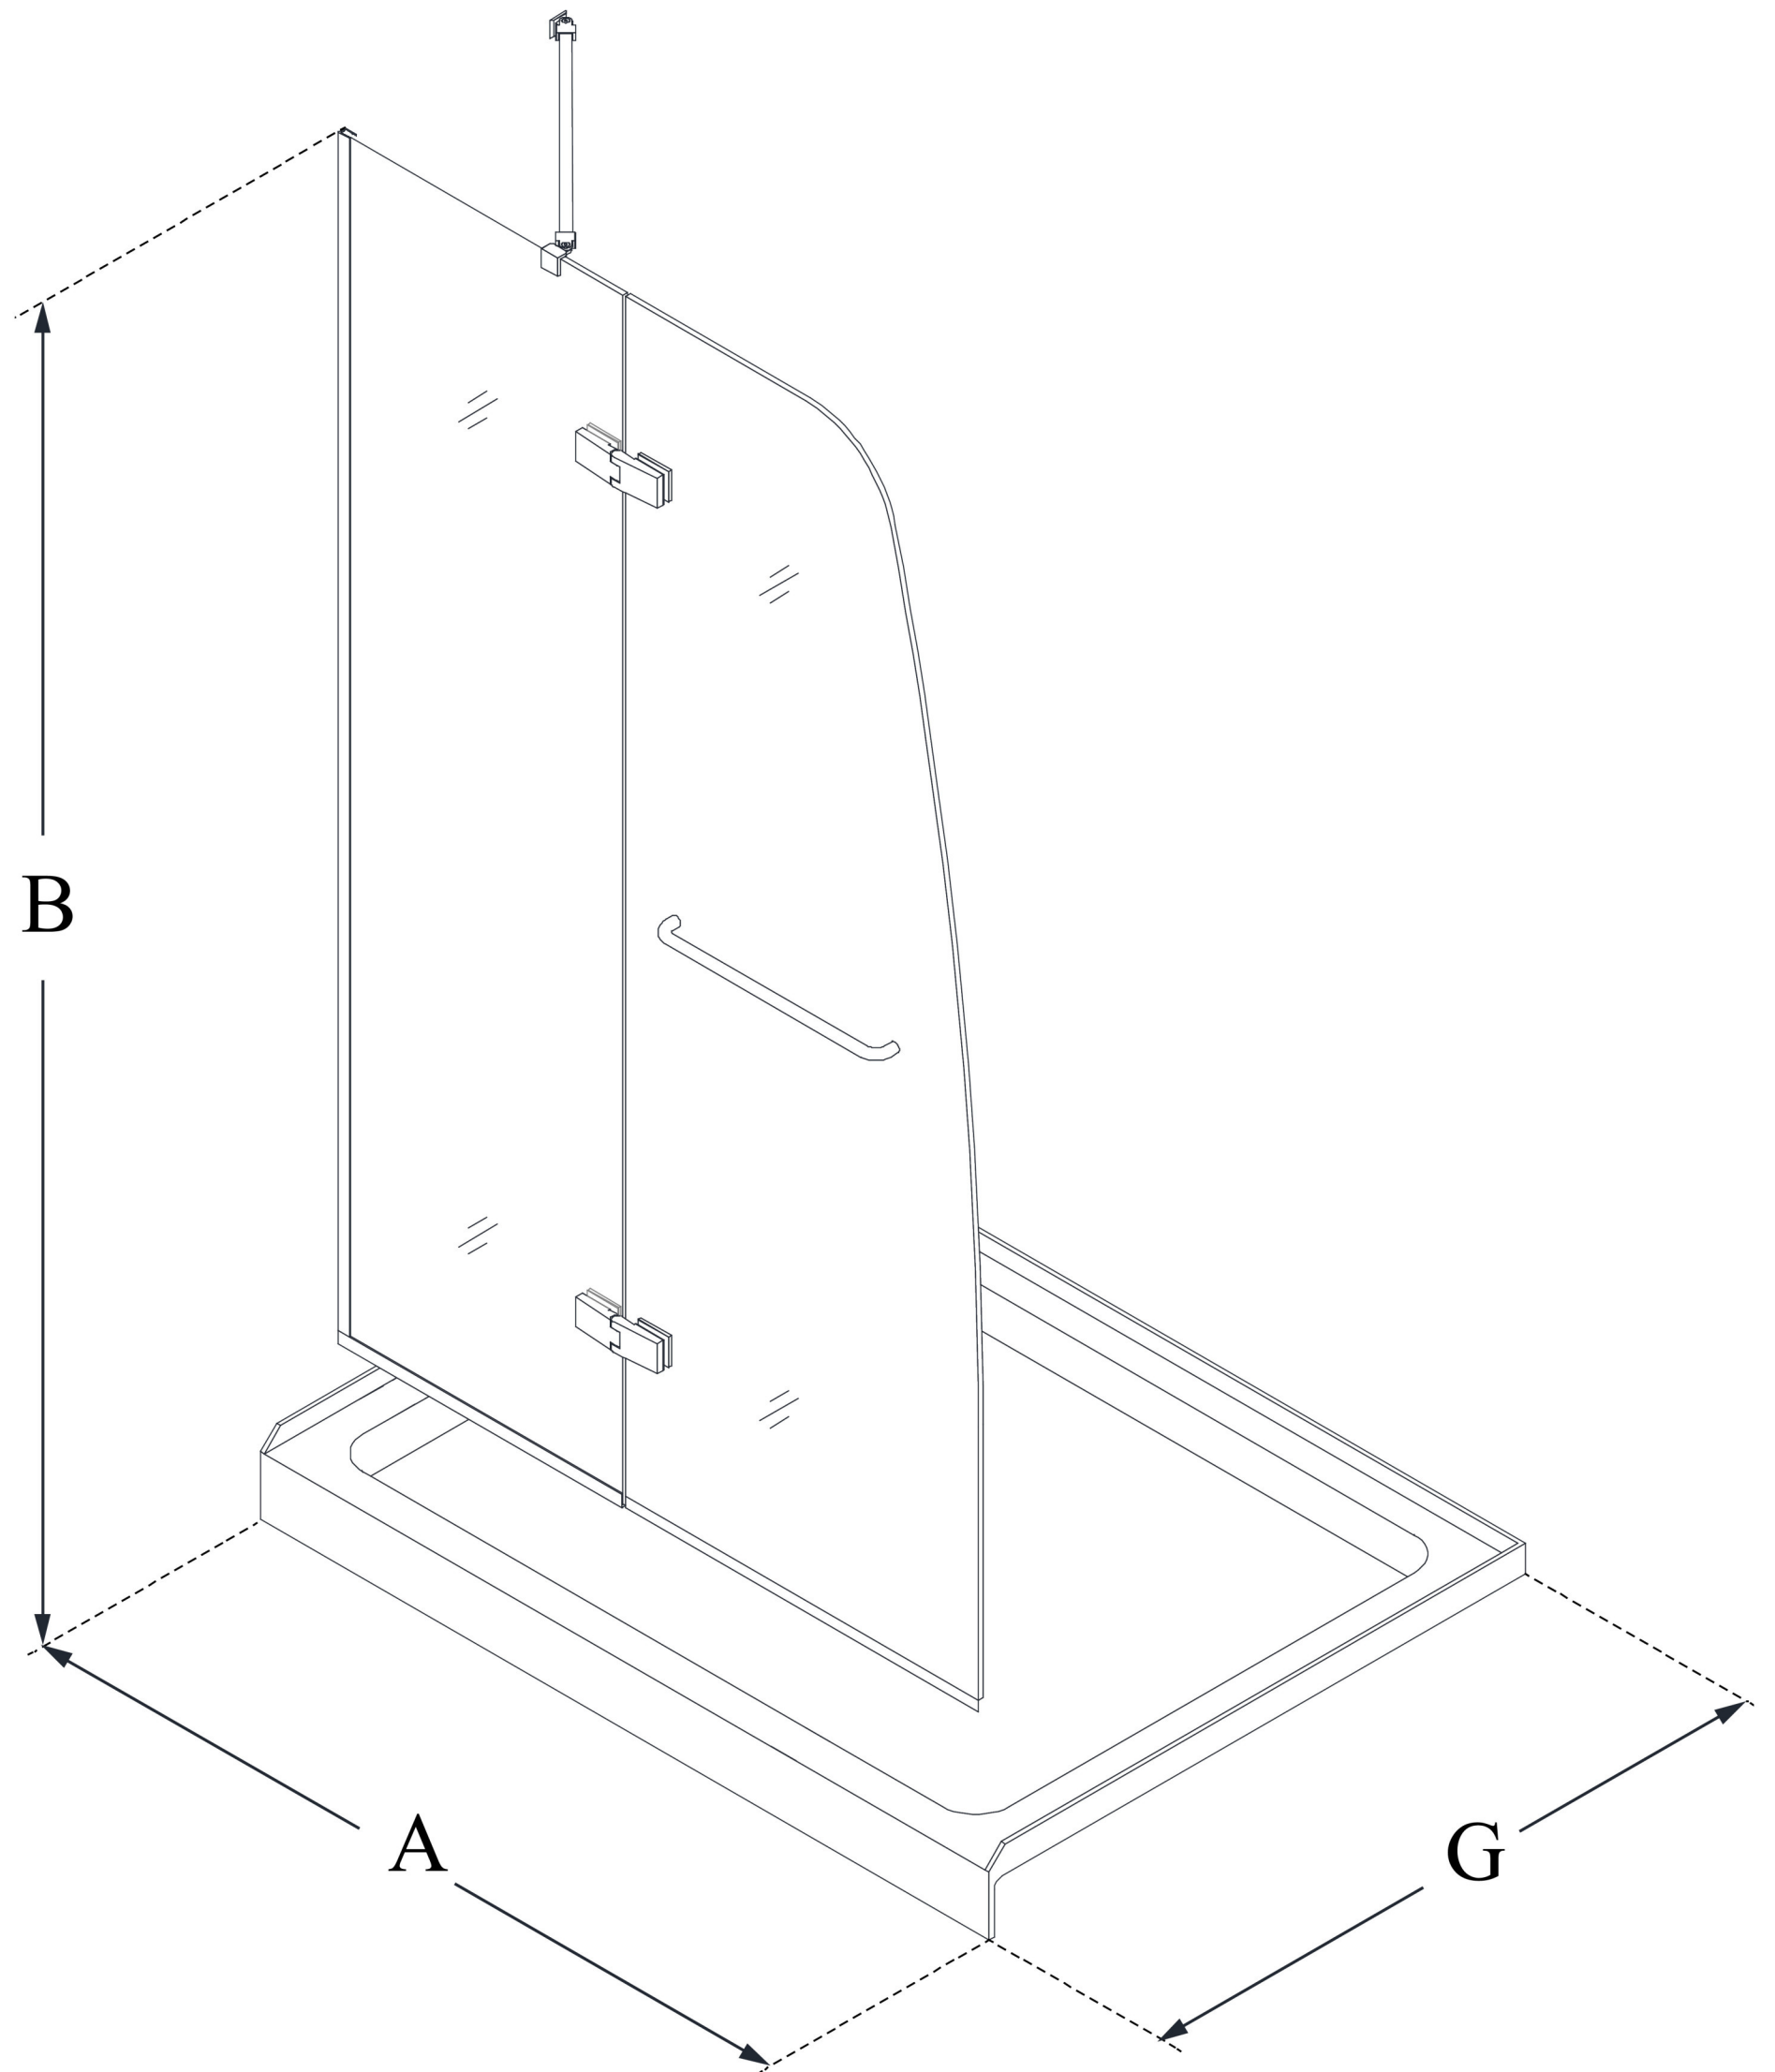

# AQUA ULTRA

DreamLine Aqua Ultra 36 in. D x  
48 in. W x 74 3/4 in. H Frameless  
Hinged Shower Door and SlimLine  
Shower Base Kit

## KIT CONTENTS:

- SHOWER DOOR
- SHOWER BASE

## CONFIGURATION DIMENSIONS:

**A: 48 in.**  
KIT WIDTH

**B: 74 3/4 in.**  
KIT HEIGHT

**G: 36 in.**  
KIT DEPTH

## AVAILABLE DRAIN LOCATIONS:

- CENTER

For precise drain location, please refer to the  
included base technical drawing

DreamLine reserves the right to update or modify the hardware or materials pictured  
without prior notice for the purpose of product improvement and customer satisfaction.