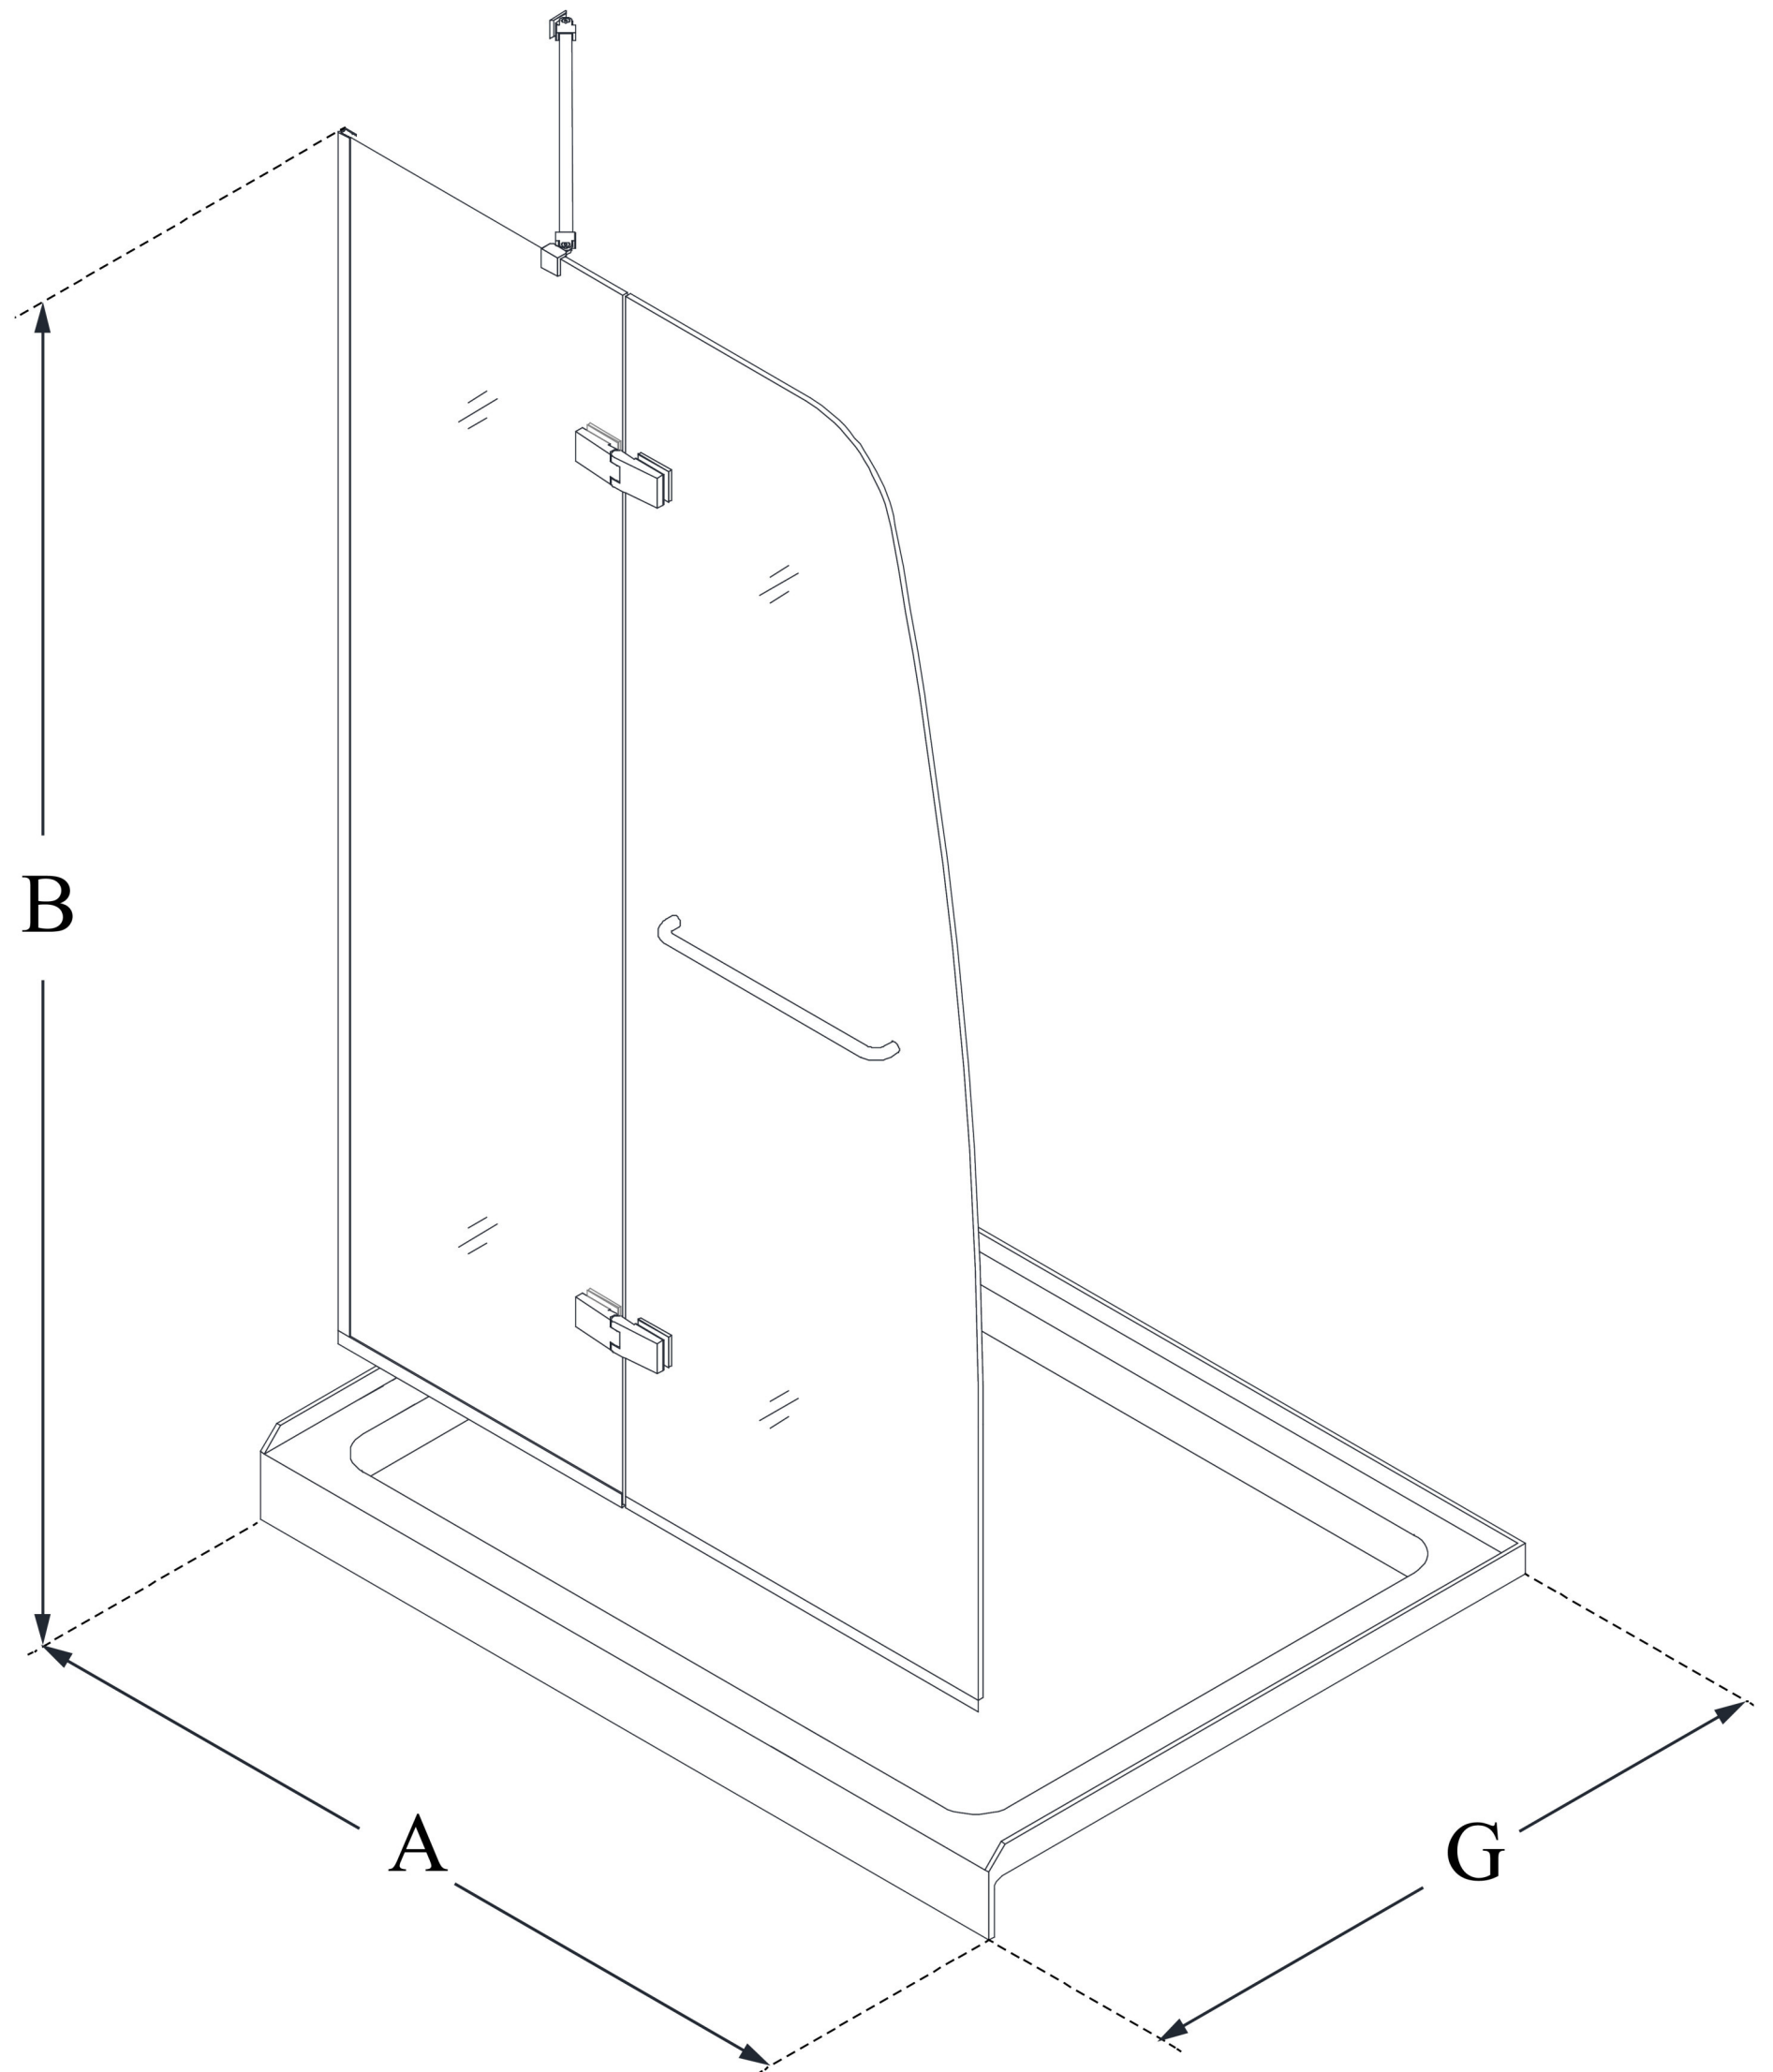

DL-6523

AQUA ULTRA

DreamLine Aqua Ultra 36 in. D x
60 in. W x 74 3/4 in. H Frameless
Hinged Shower Door and SlimLine
Shower Base Kit

KIT CONTENTS:

- SHOWER DOOR
- SHOWER BASE

CONFIGURATION DIMENSIONS:

A: 60 in.
KIT WIDTH

B: 74 3/4 in.
KIT HEIGHT

G: 36 in.
KIT DEPTH

AVAILABLE DRAIN LOCATIONS:

- CENTER
- LEFT
- RIGHT

For precise drain location, please refer to the
included base technical drawing

DreamLine reserves the right to update or modify the hardware or materials pictured
without prior notice for the purpose of product improvement and customer satisfaction.