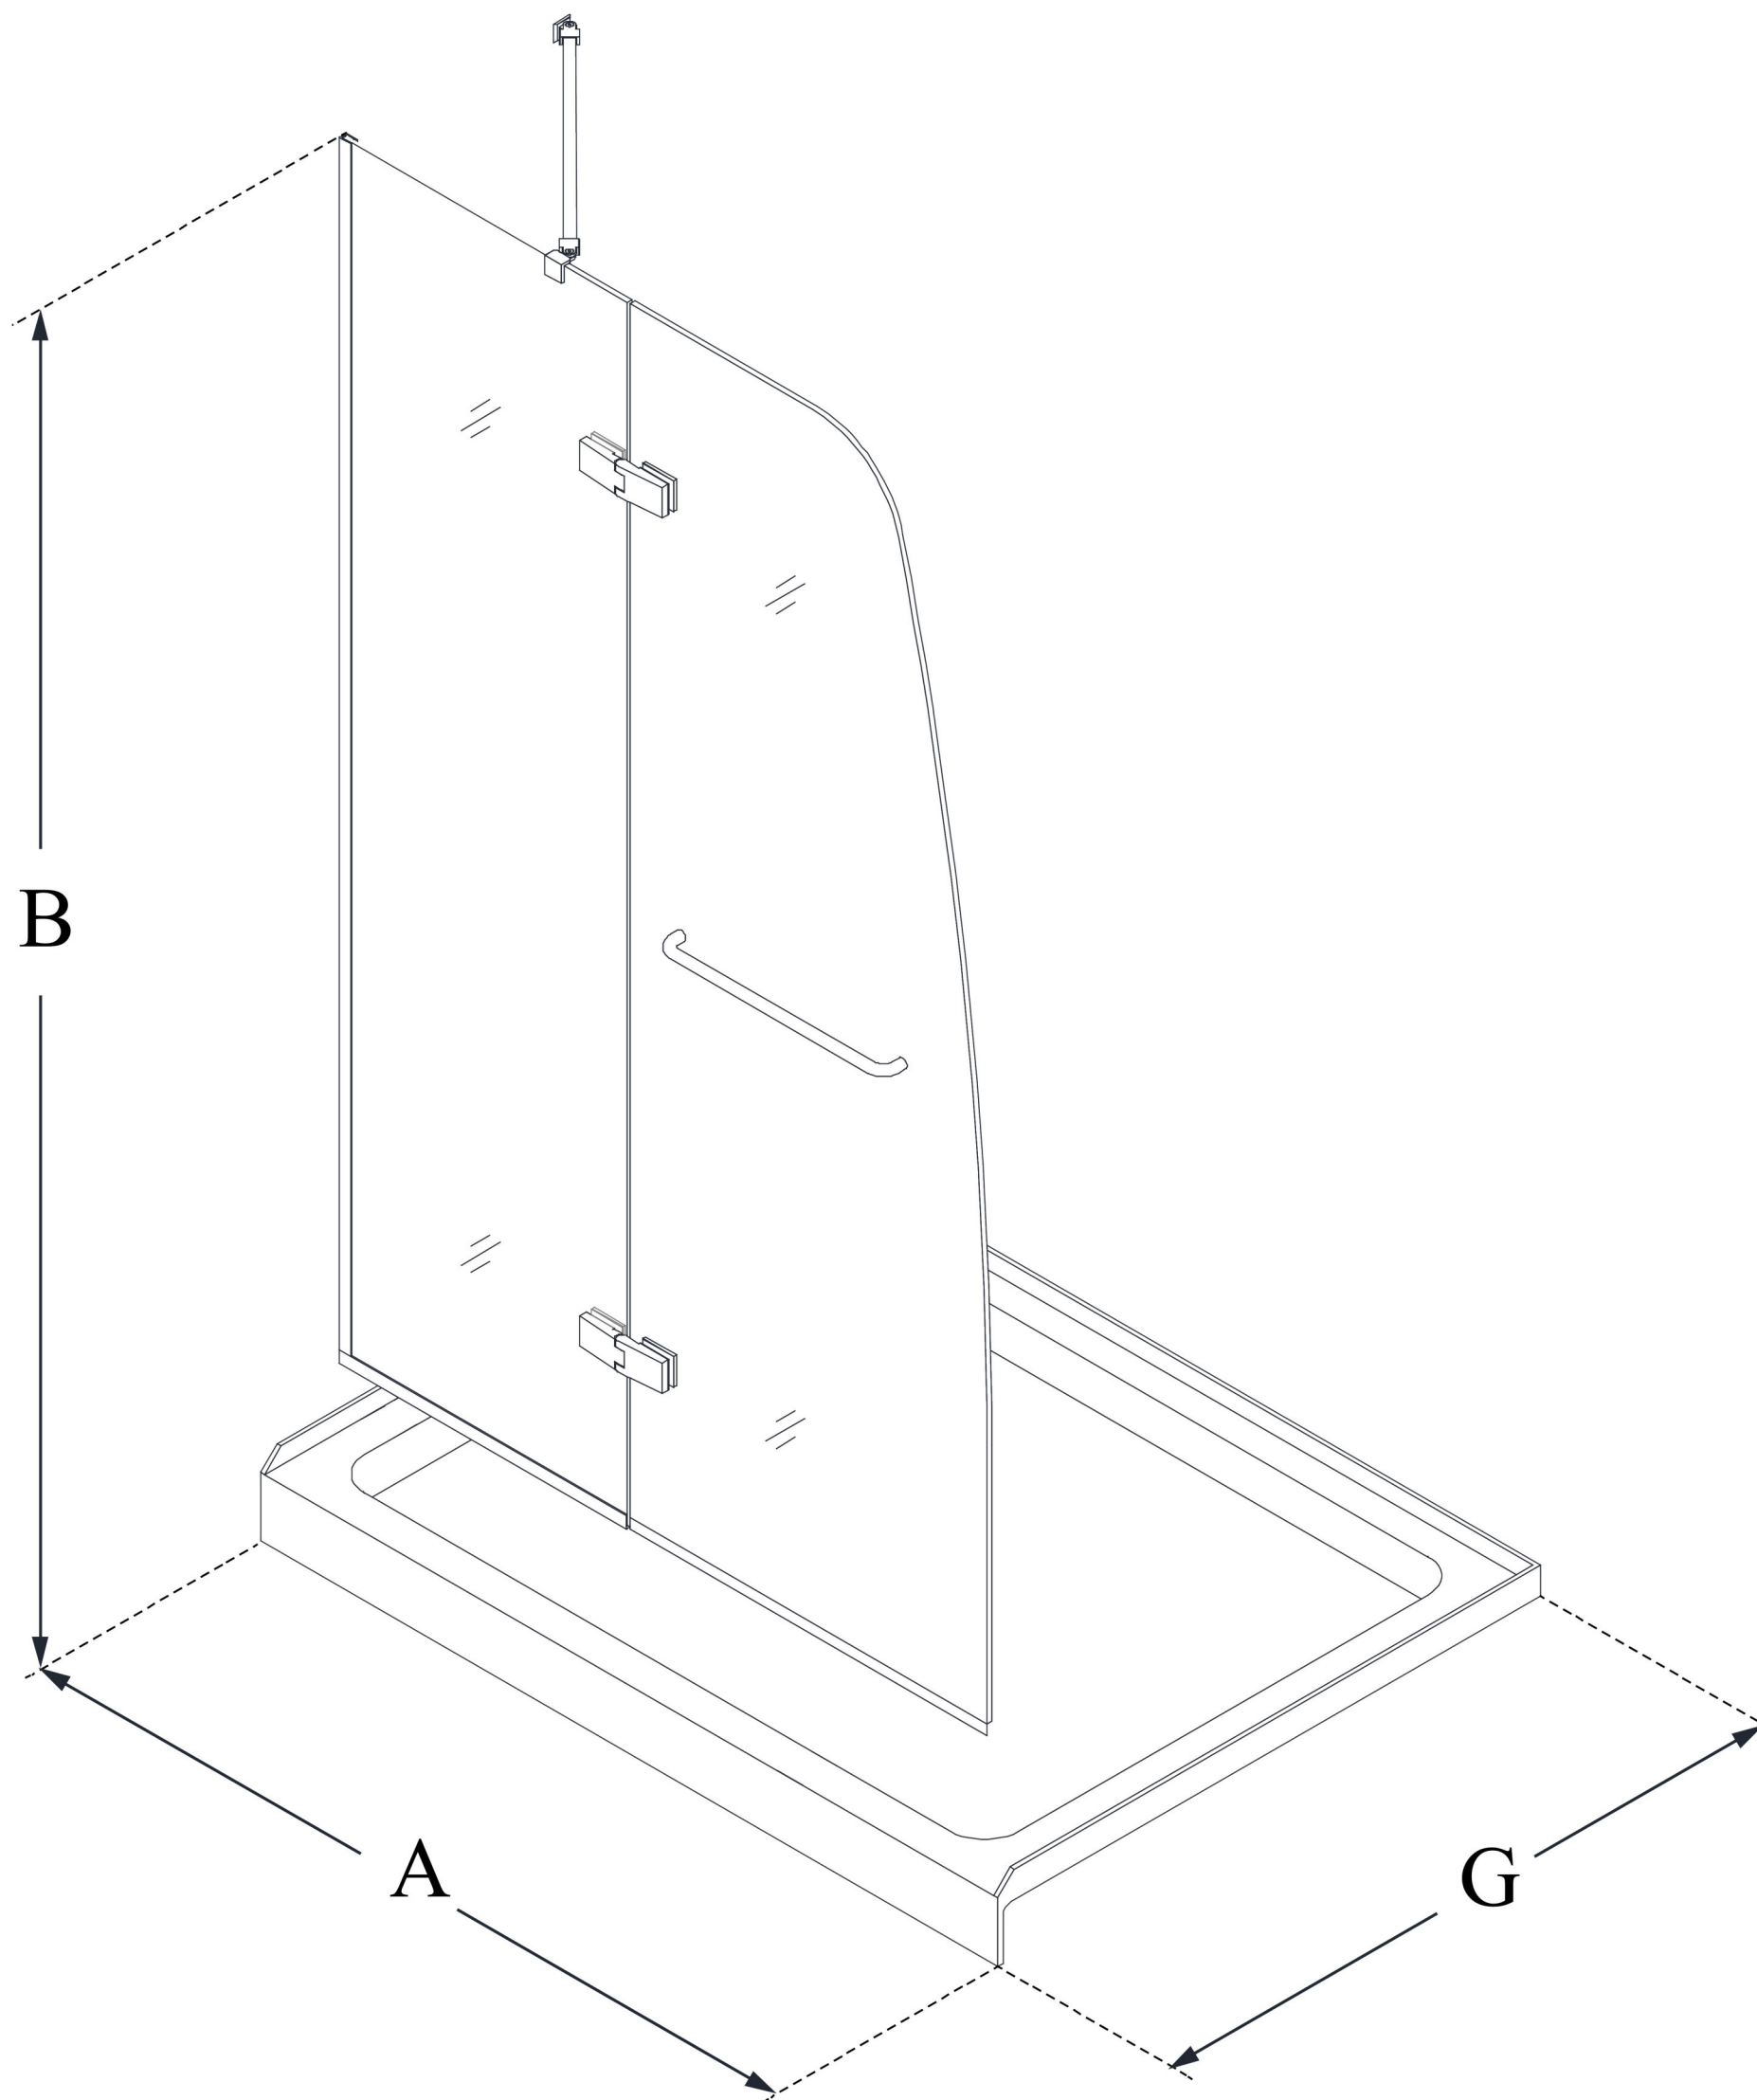

DL-6522

AQUA ULTRA

DreamLine Aqua Ultra 34 in. D x
60 in. W x 74 3/4 in. H Frameless
Hinged Shower Door and SlimLine
Shower Base Kit

KIT CONTENTS:

- SHOWER DOOR
- SHOWER BASE

CONFIGURATION DIMENSIONS:

A: 60 in.
KIT WIDTH

B: 74 3/4 in.
KIT HEIGHT

G: 34 in.
KIT DEPTH

AVAILABLE DRAIN LOCATIONS:

- CENTER
- LEFT
- RIGHT

For precise drain location, please refer to the
included base technical drawing

DreamLine reserves the right to update or modify the hardware or materials pictured
without prior notice for the purpose of product improvement and customer satisfaction.