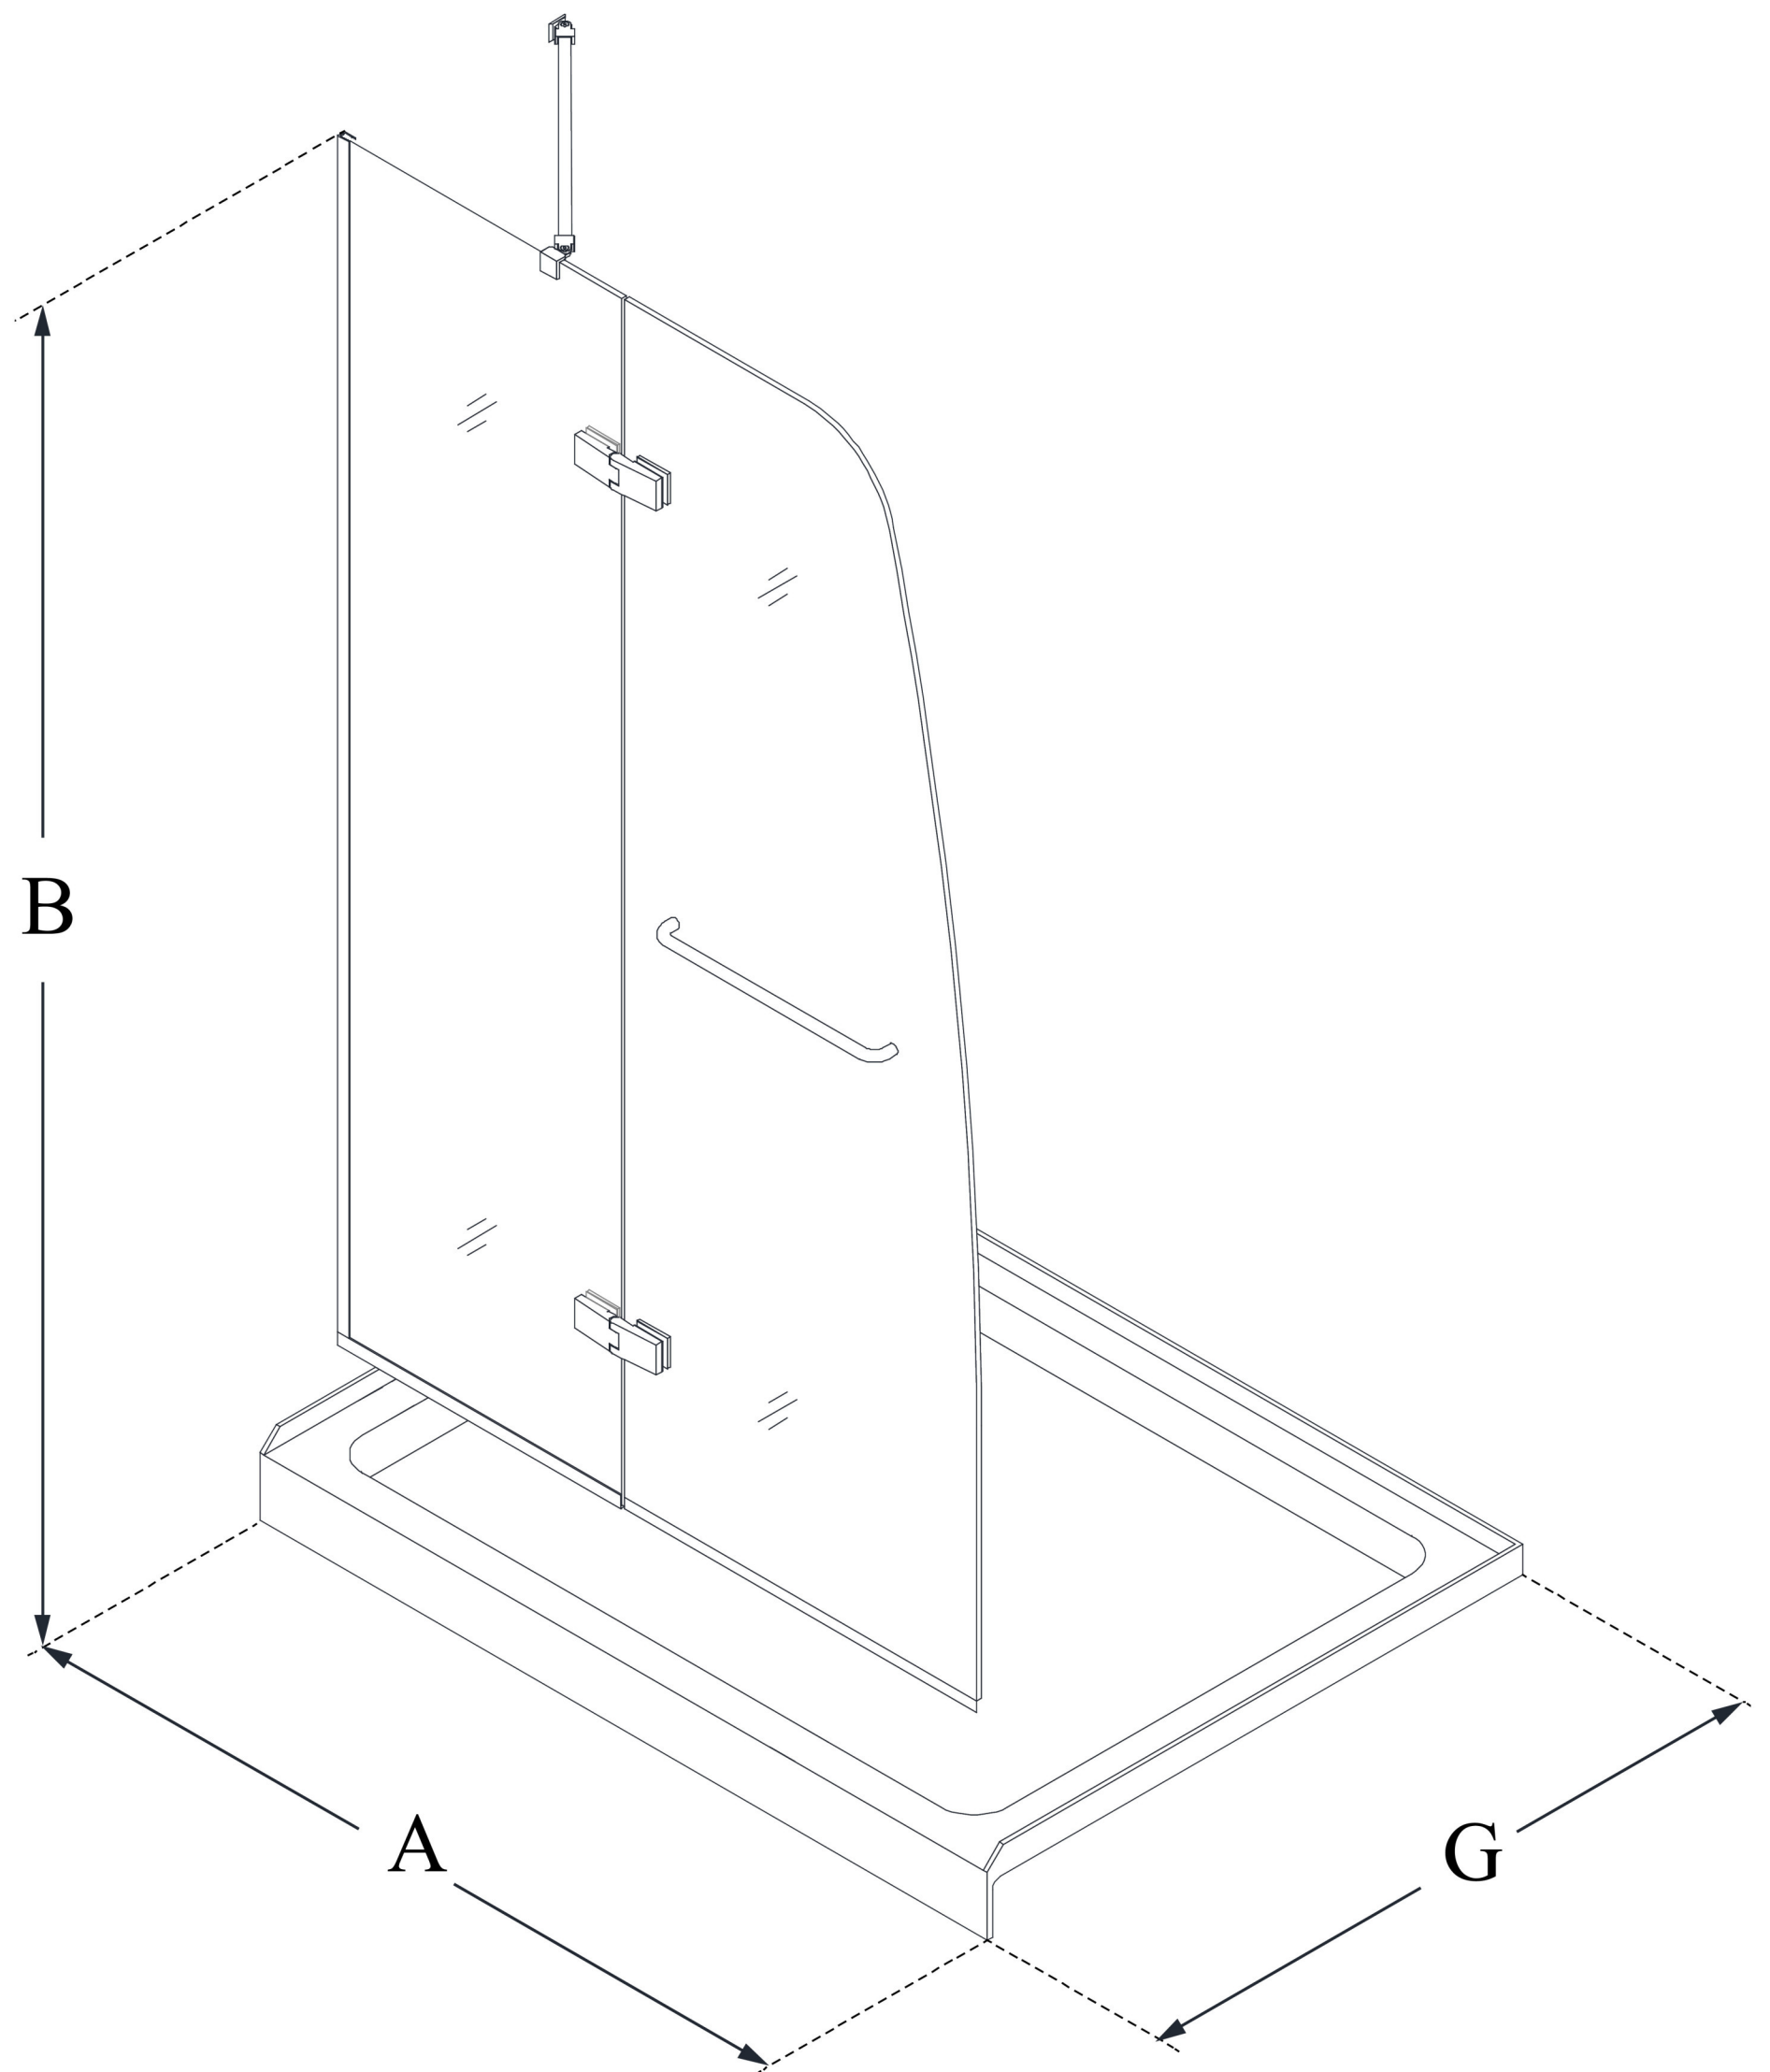

DL-6520

AQUA ULTRA

DreamLine Aqua Ultra 30 in. D x
60 in. W x 74 3/4 in. H Frameless
Hinged Shower Door and SlimLine
Shower Base Kit

KIT CONTENTS:

- SHOWER DOOR
- SHOWER BASE

CONFIGURATION DIMENSIONS:

A: 60 in.
KIT WIDTH

B: 74 3/4 in.
KIT HEIGHT

G: 30 in.
KIT DEPTH

AVAILABLE DRAIN LOCATIONS:

- CENTER
- LEFT
- RIGHT

For precise drain location, please refer to the
included base technical drawing

DreamLine reserves the right to update or modify the hardware or materials pictured
without prior notice for the purpose of product improvement and customer satisfaction.