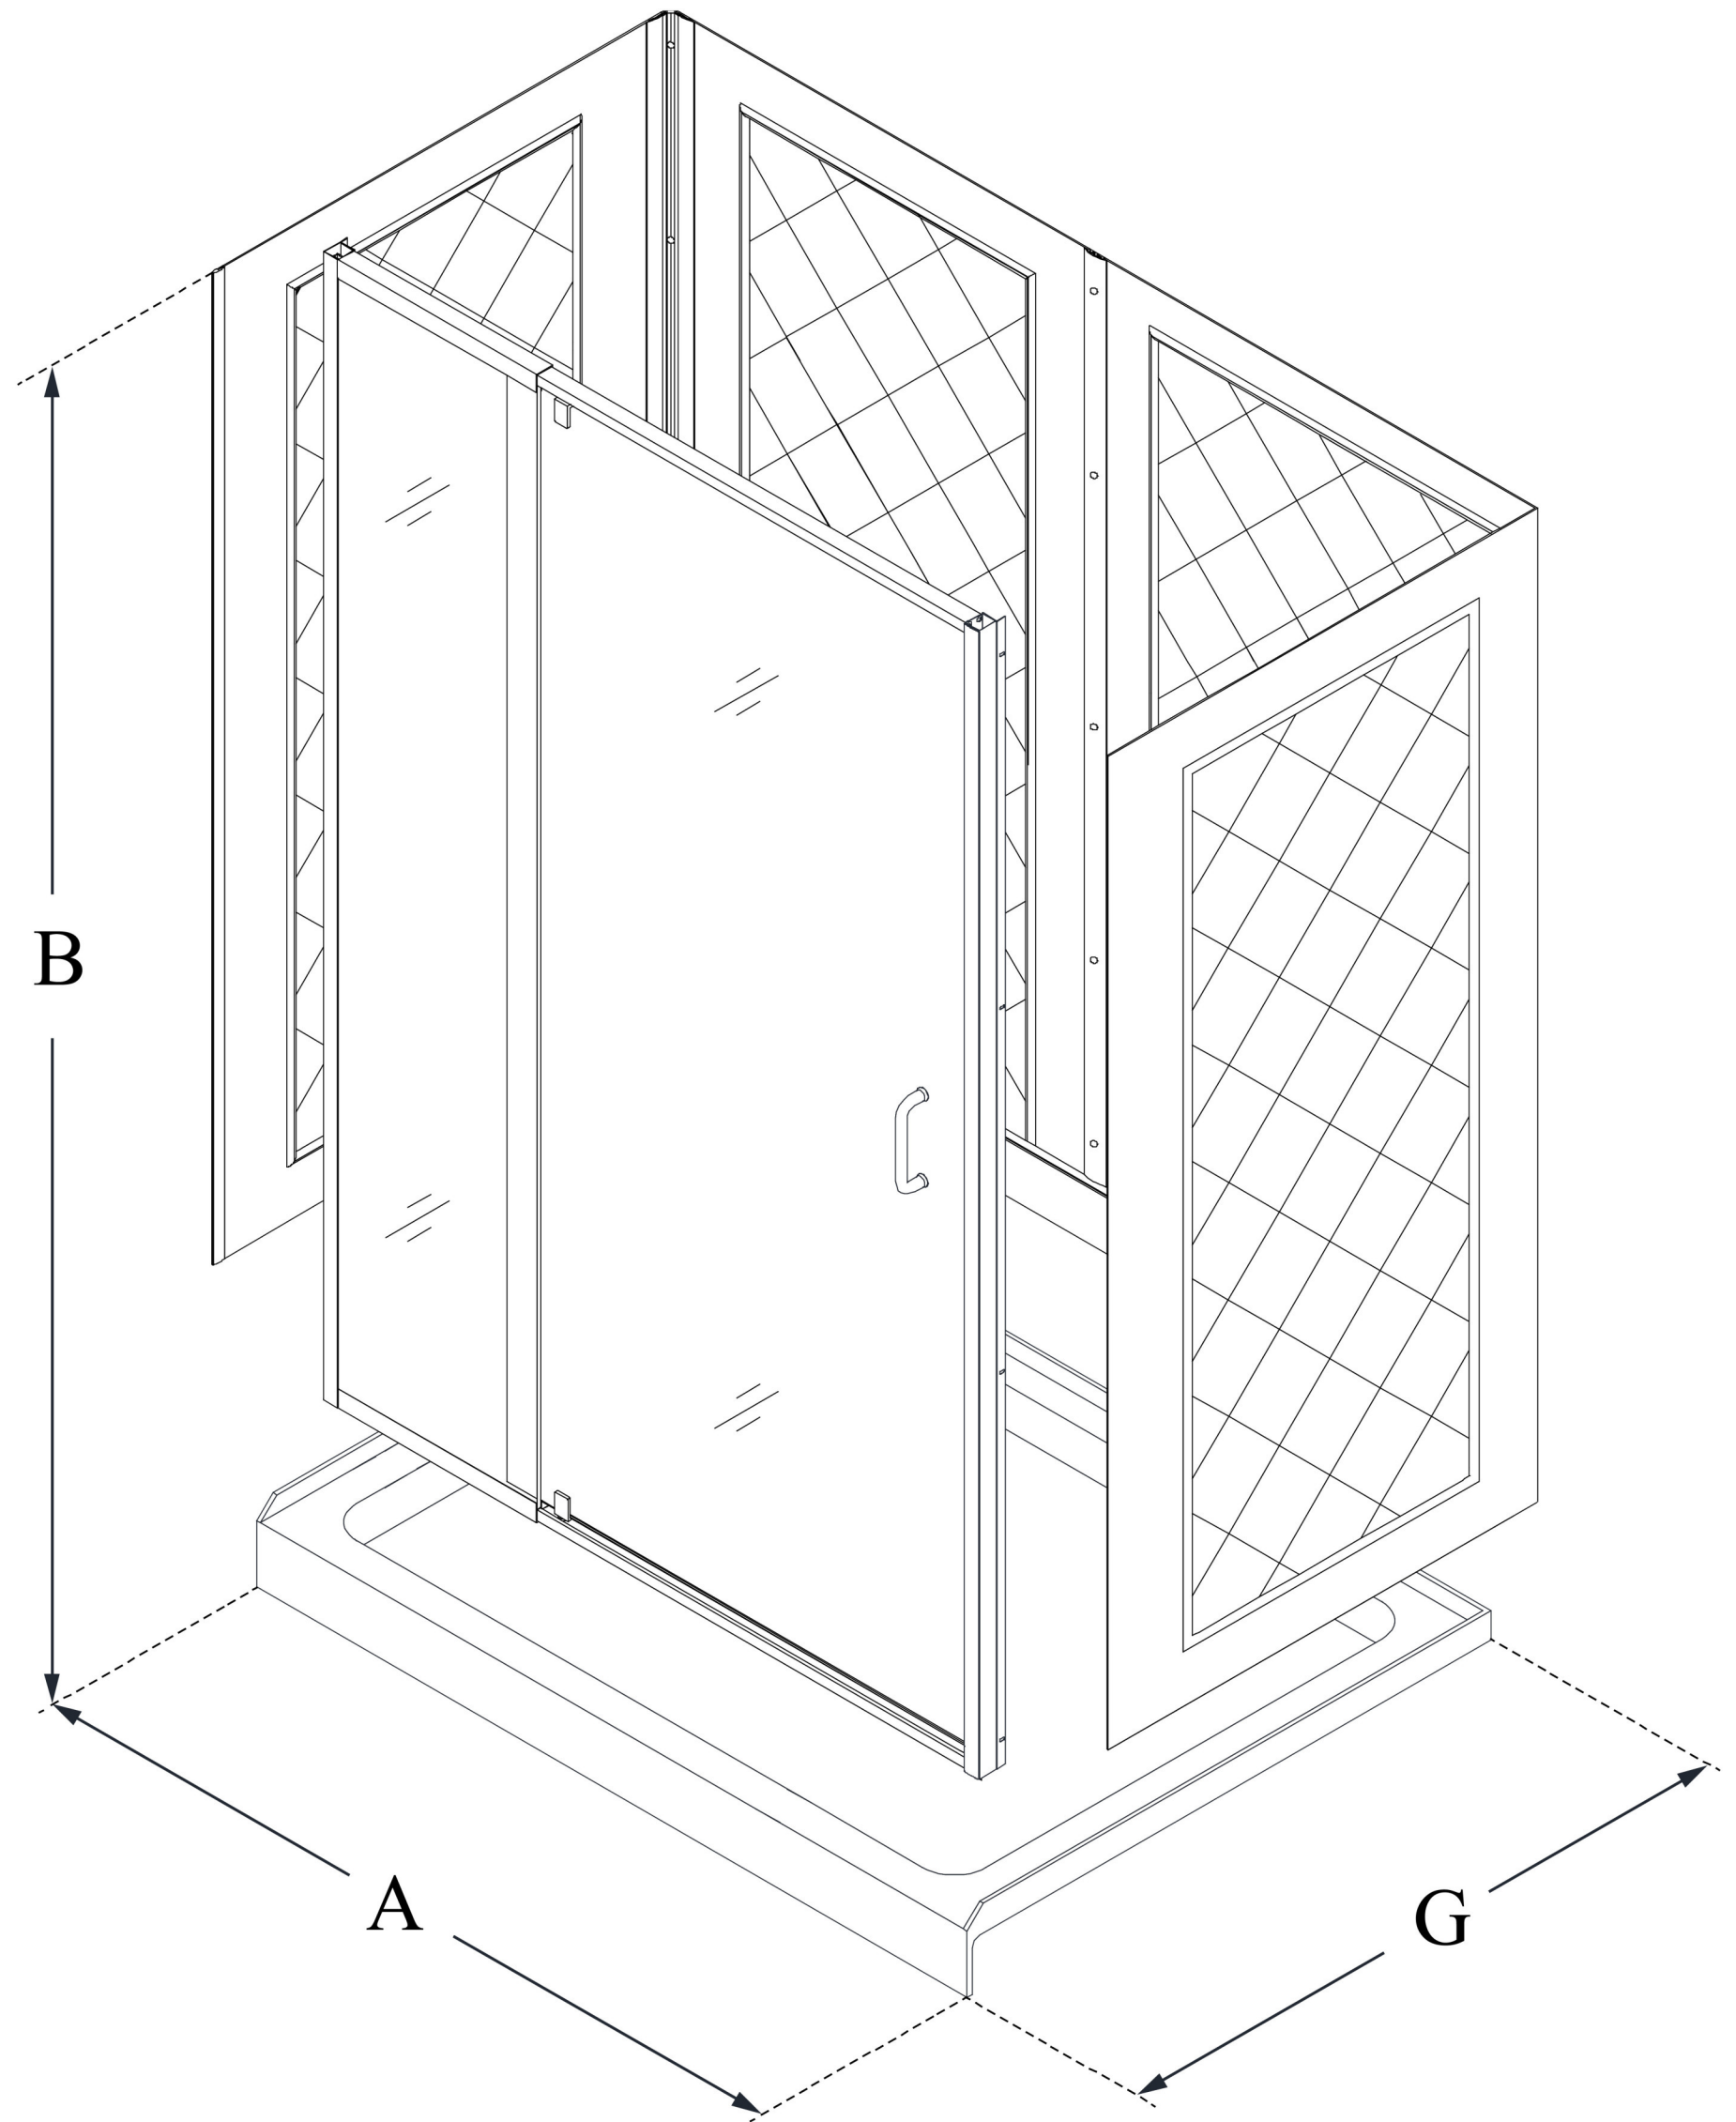

## **FLEX**

DreamLine Flex 36 in. D x 60 in.  
W x 76 3/4 in. H Semi-Frameless  
Pivot Shower Door, SlimLine  
Shower Base and Backwall Kit

### **KIT CONTENTS:**

- SHOWER DOOR
- SHOWER BASE
- QWALL BACKWALLS

### **CONFIGURATION DIMENSIONS:**

**A: 60 in.**

KIT WIDTH

**B: 76 3/4 in.**

KIT HEIGHT

**G: 36 in.**

KIT DEPTH

### **AVAILABLE DRAIN LOCATIONS:**

- CENTER
- LEFT
- RIGHT

For precise drain location, please refer to the  
included base technical drawing

DreamLine reserves the right to update or modify the hardware or materials pictured  
without prior notice for the purpose of product improvement and customer satisfaction.