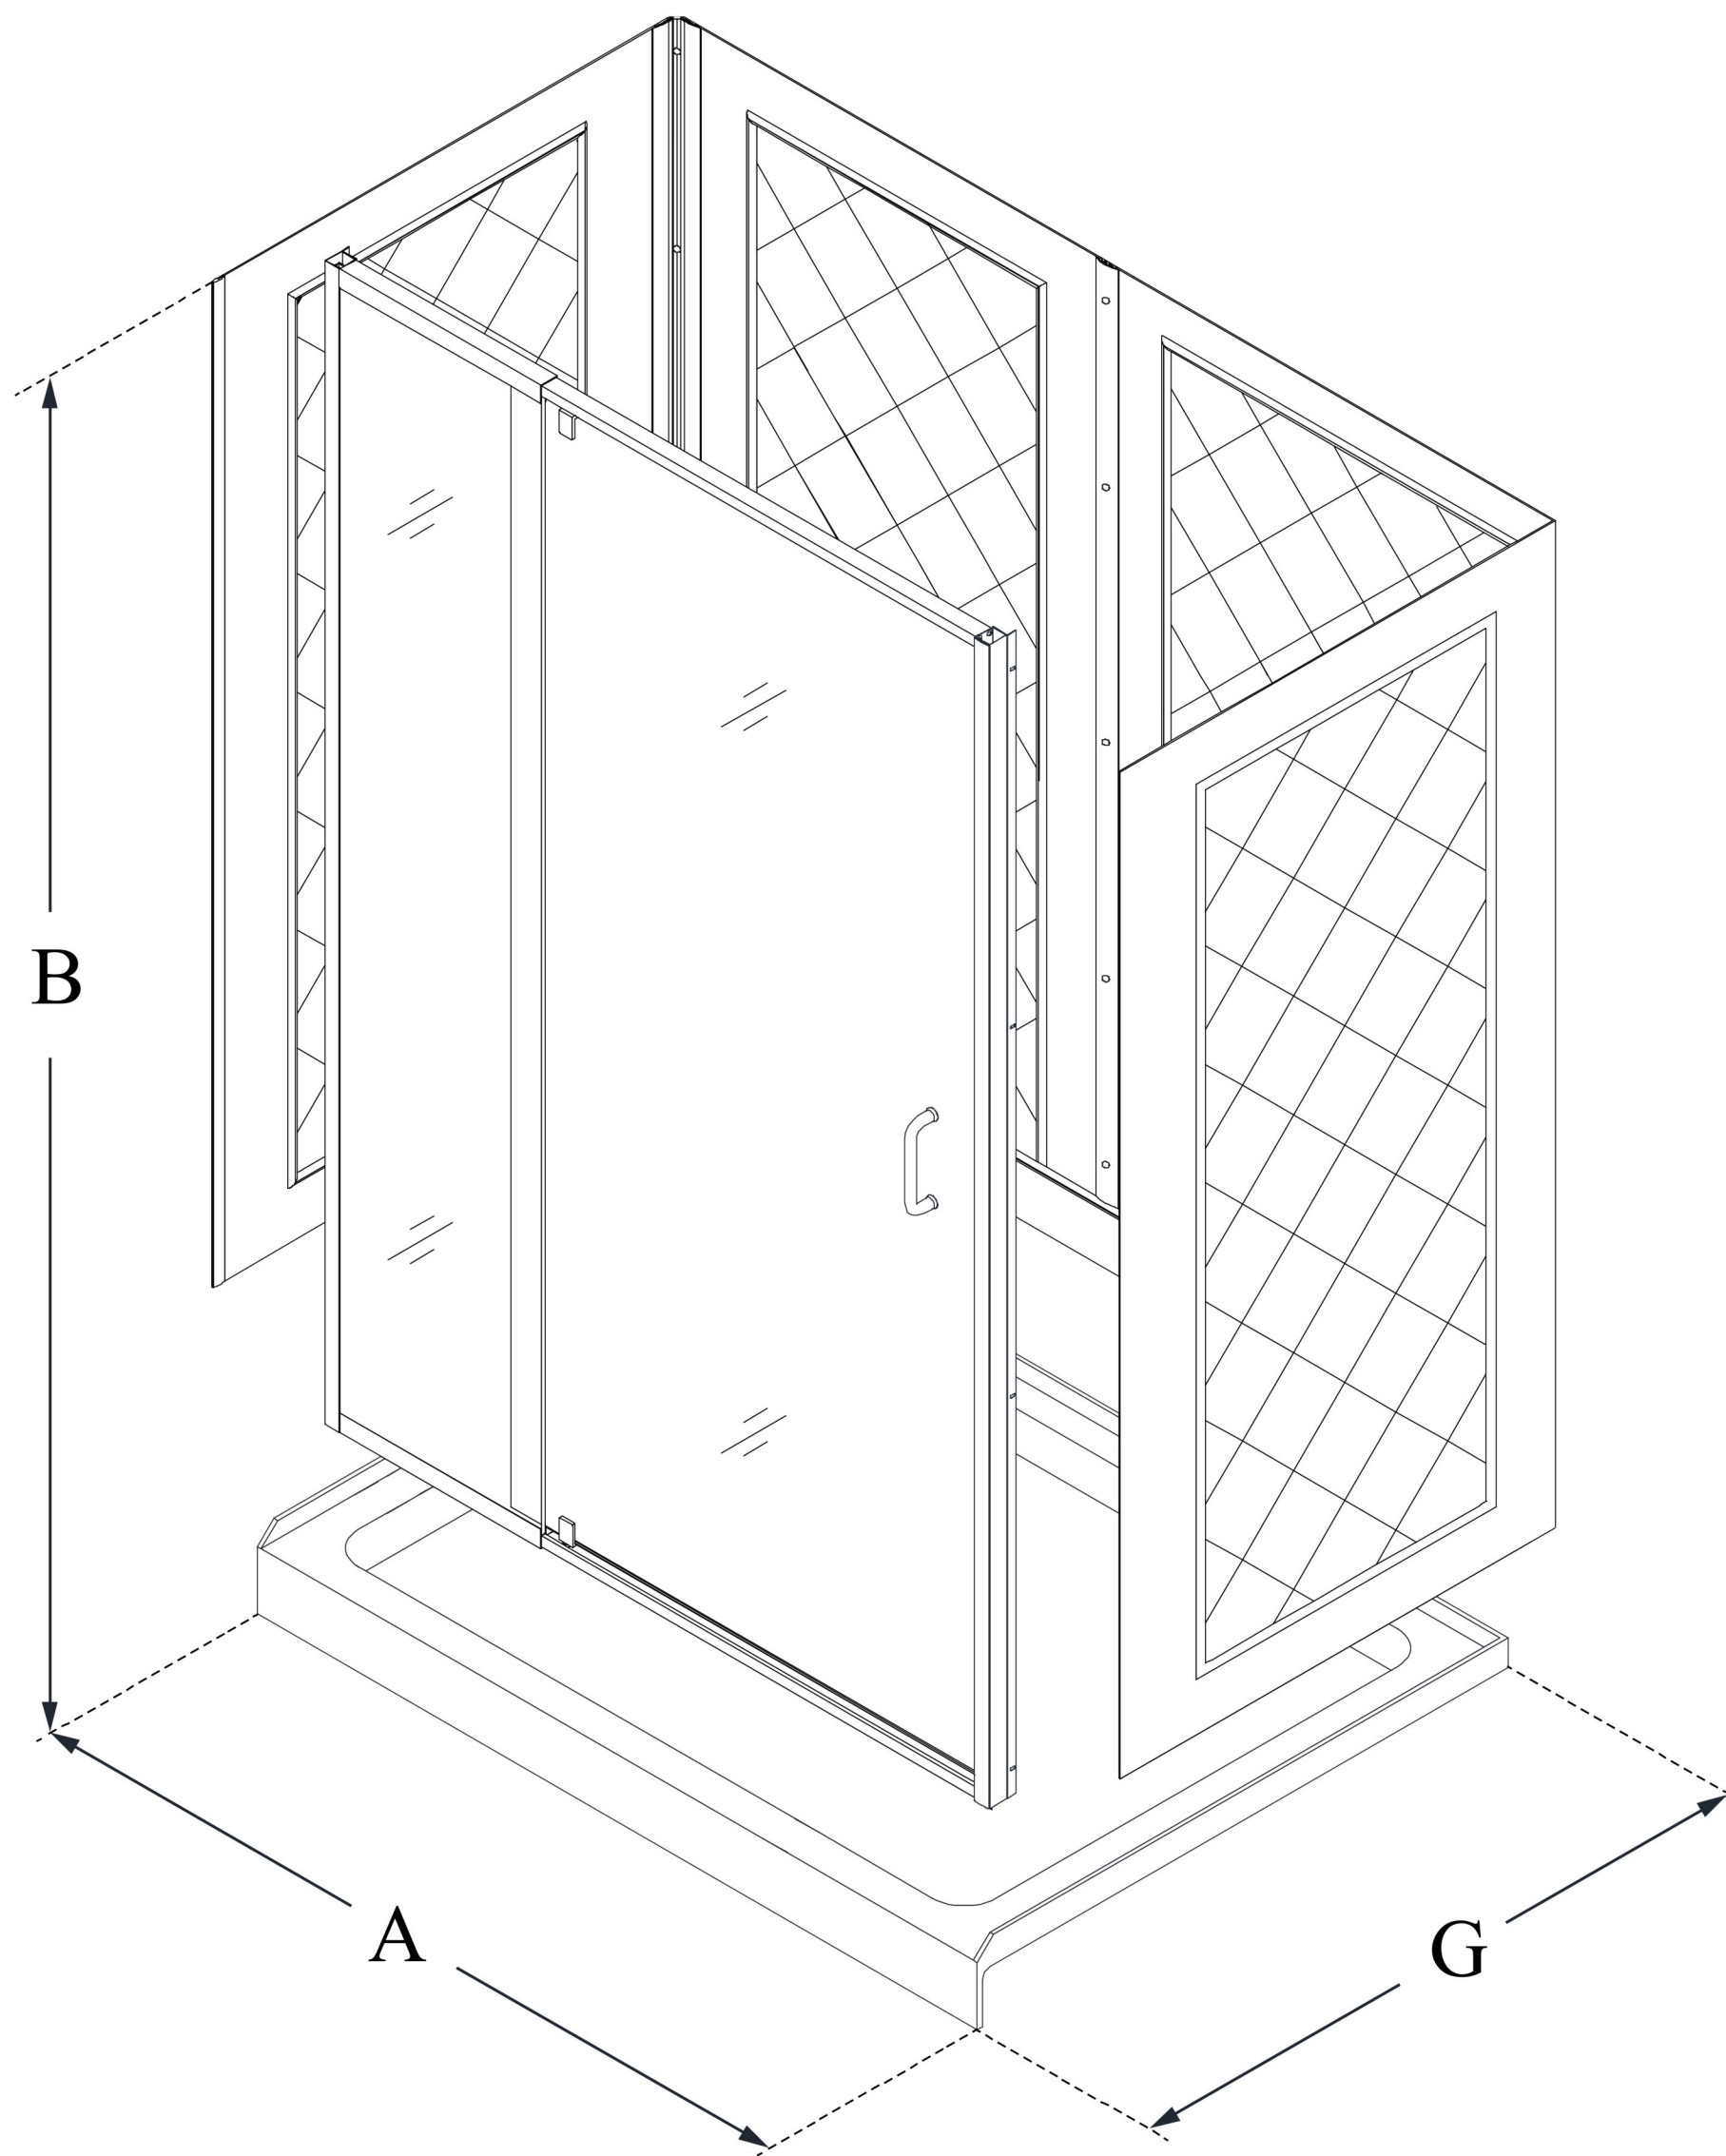

## **FLEX**

DreamLine Flex 34 in. D x 60 in.  
W x 76 3/4 in. H Semi-Frameless  
Pivot Shower Door, SlimLine  
Shower Base and Backwall Kit

### **KIT CONTENTS:**

- SHOWER DOOR
- SHOWER BASE
- QWALL BACKWALLS

### **CONFIGURATION DIMENSIONS:**

**A: 60 in.**

KIT WIDTH

**B: 76 3/4 in.**

KIT HEIGHT

**G: 34 in.**

KIT DEPTH

### **AVAILABLE DRAIN LOCATIONS:**

- CENTER
- LEFT
- RIGHT

For precise drain location, please refer to the  
included base technical drawing

DreamLine reserves the right to update or modify the hardware or materials pictured  
without prior notice for the purpose of product improvement and customer satisfaction.