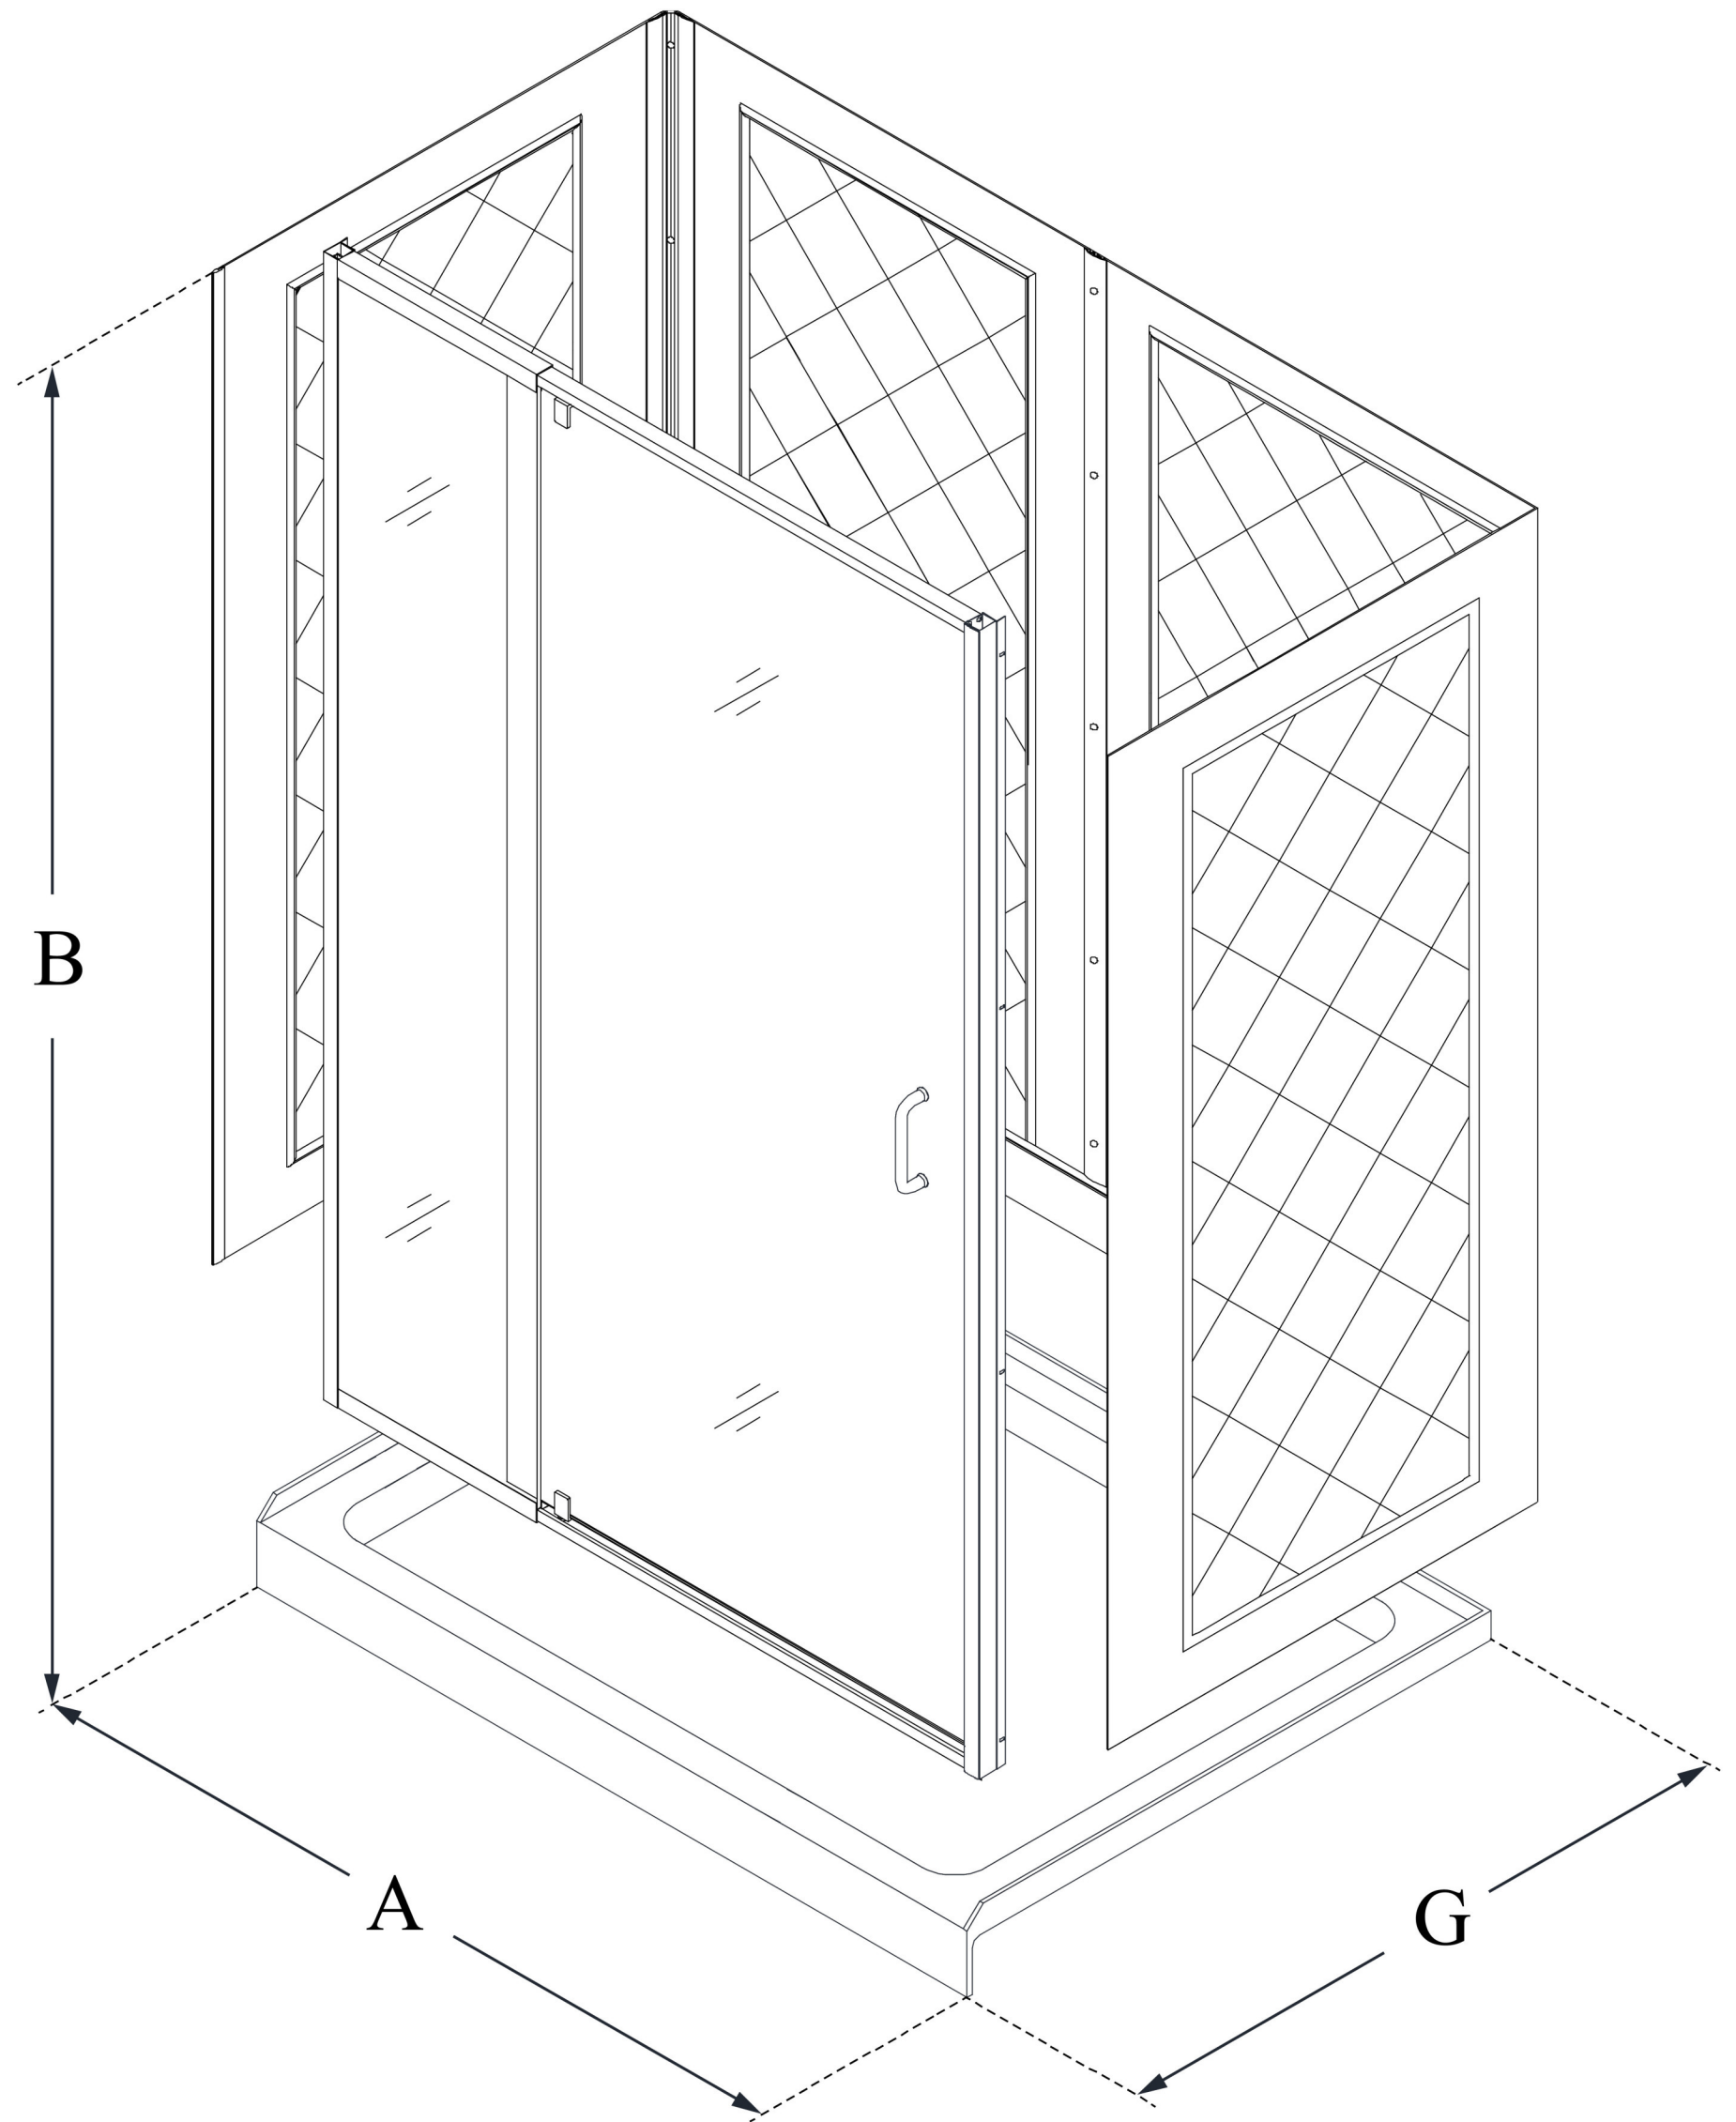

## **FLEX**

DreamLine Flex 32 in. D x 60 in.  
W x 76 3/4 in. H Semi-Frameless  
Pivot Shower Door, SlimLine  
Shower Base and Backwall Kit

### **KIT CONTENTS:**

- SHOWER DOOR
- SHOWER BASE
- QWALL BACKWALLS

### **CONFIGURATION DIMENSIONS:**

**A: 60 in.**

KIT WIDTH

**B: 76 3/4 in.**

KIT HEIGHT

**G: 32 in.**

KIT DEPTH

### **AVAILABLE DRAIN LOCATIONS:**

- CENTER
- LEFT
- RIGHT

For precise drain location, please refer to the  
included base technical drawing

DreamLine reserves the right to update or modify the hardware or materials pictured  
without prior notice for the purpose of product improvement and customer satisfaction.