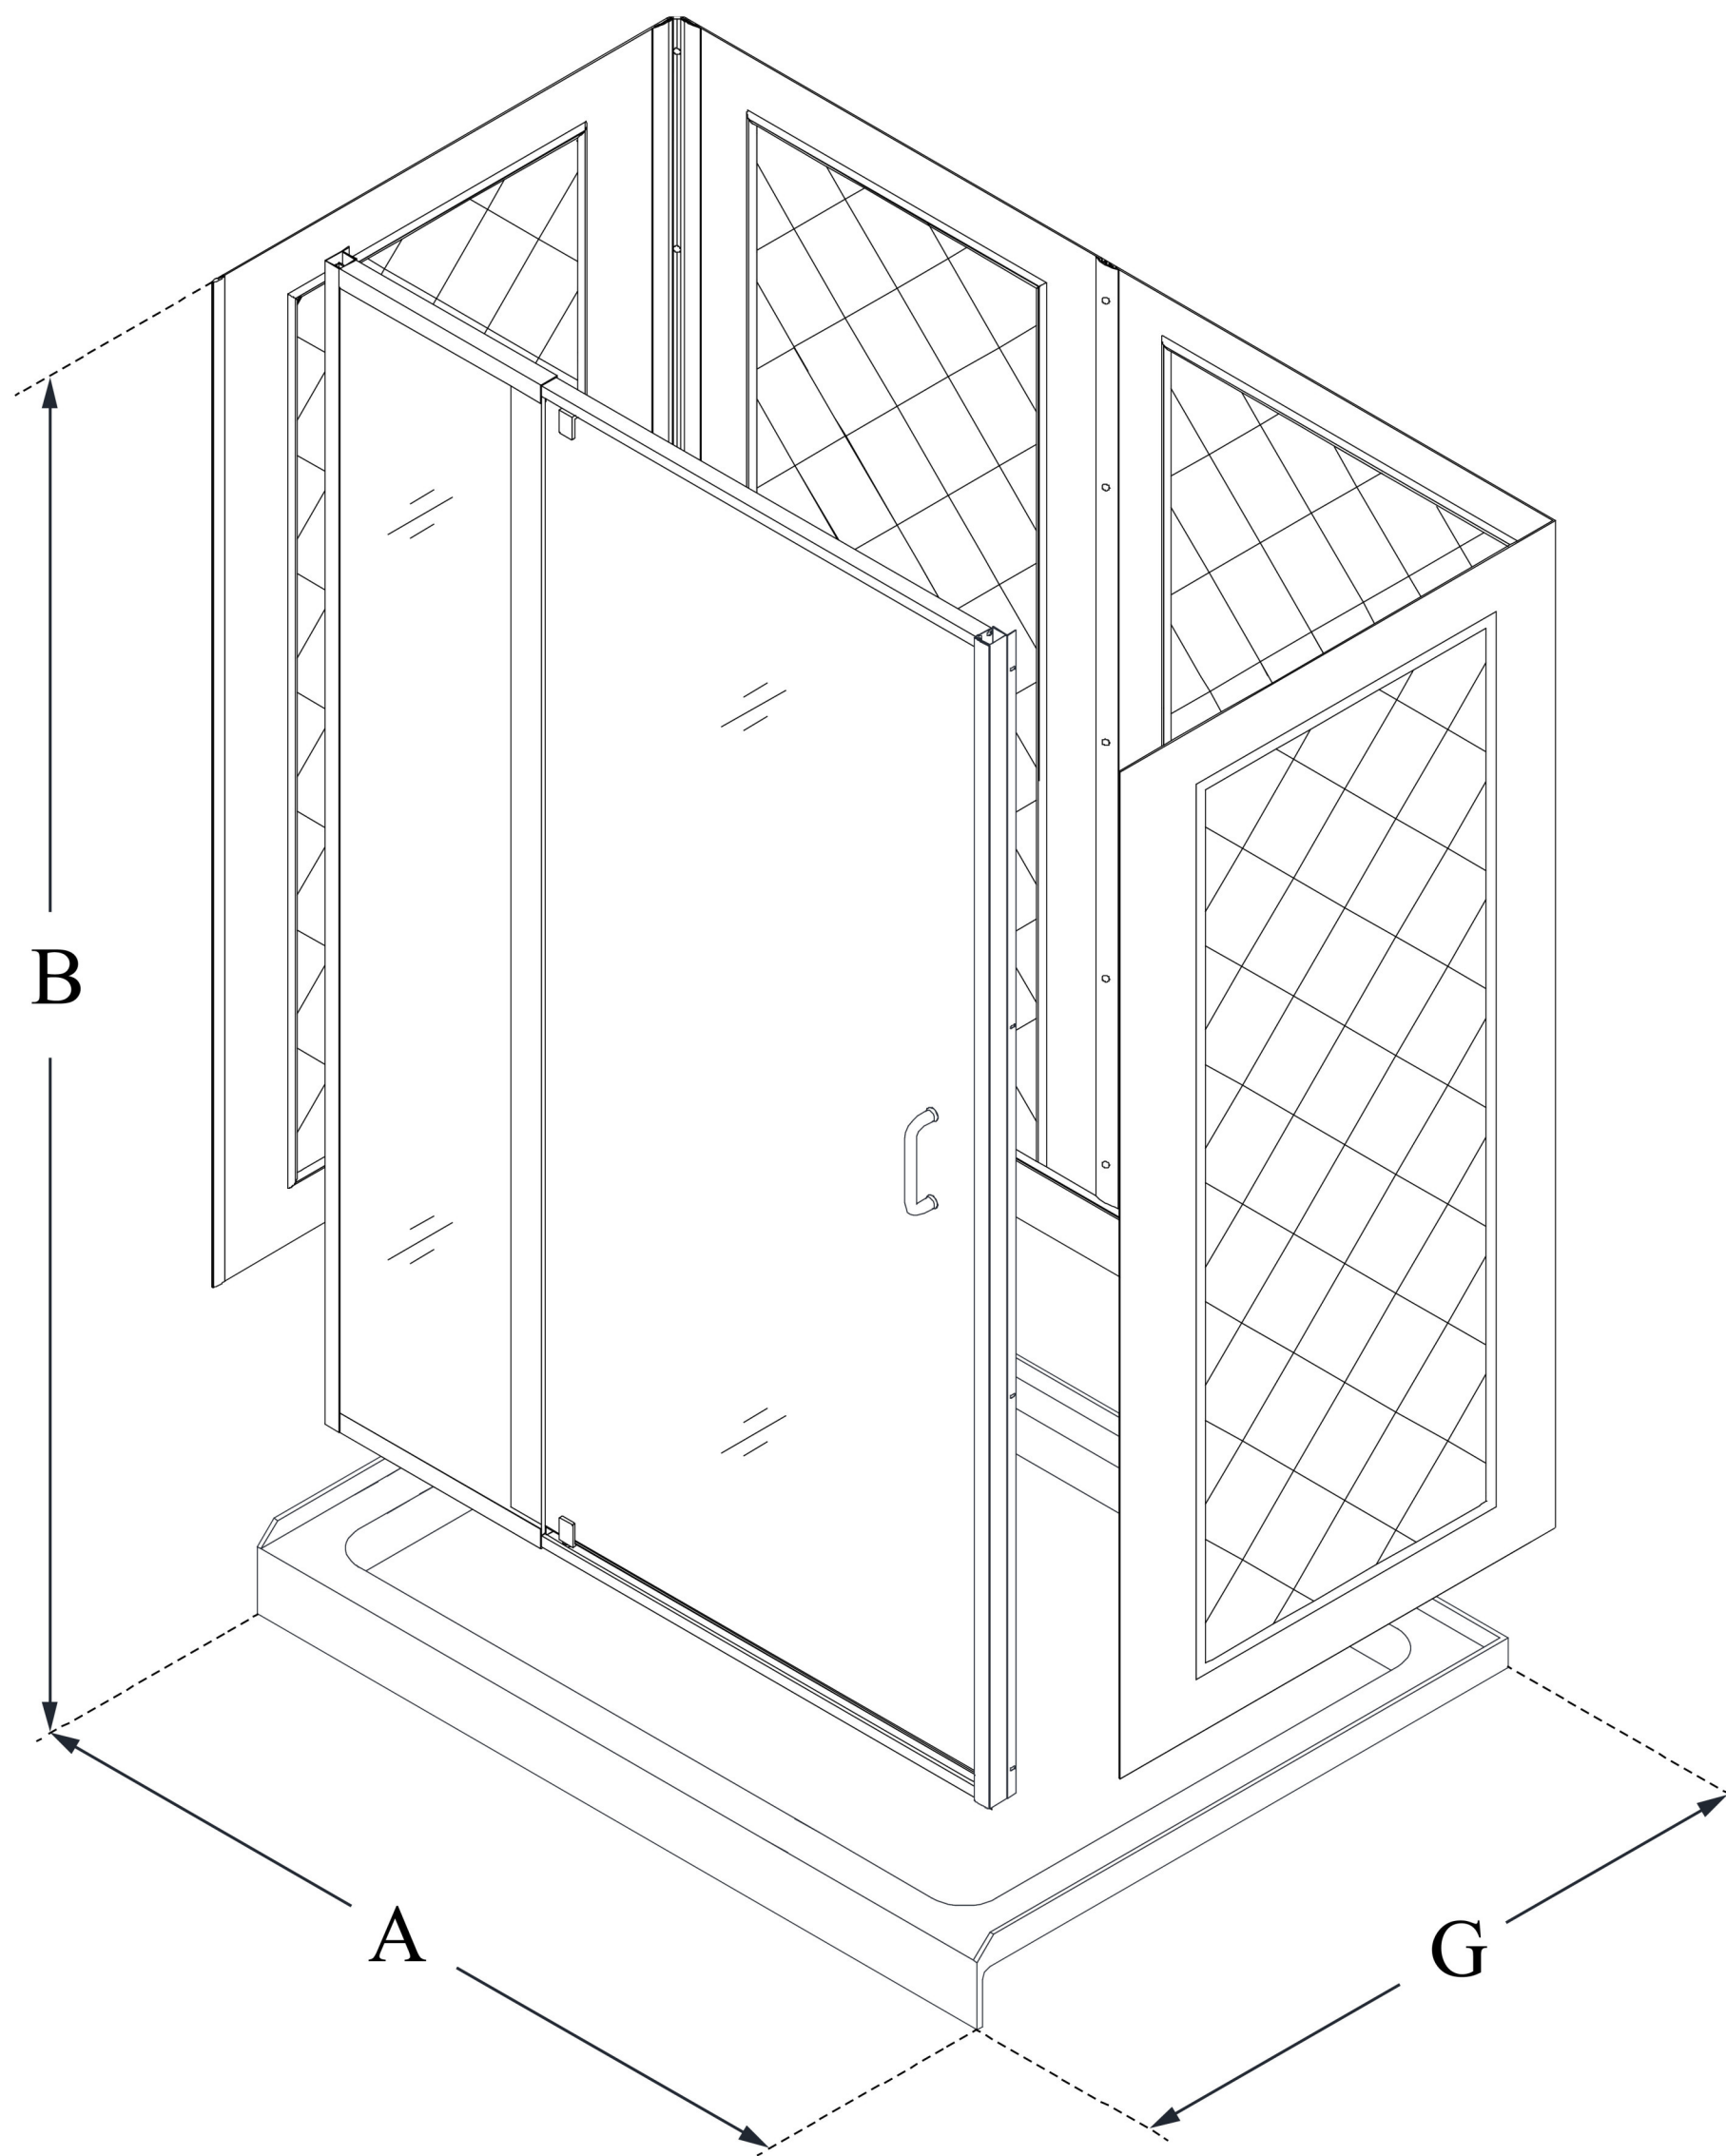

DL-6227

FLEX

DreamLine Flex 30 in. D x 60 in.
W x 76 3/4 in. H Semi-Frameless
Pivot Shower Door, SlimLine
Shower Base and Backwall Kit

KIT CONTENTS:

- SHOWER DOOR
- SHOWER BASE
- QWALL BACKWALLS

CONFIGURATION DIMENSIONS:

A: 60 in.
KIT WIDTH

B: 76 3/4 in.
KIT HEIGHT

G: 30 in.
KIT DEPTH

AVAILABLE DRAIN LOCATIONS:

- CENTER
- LEFT
- RIGHT

For precise drain location, please refer to the
included base technical drawing

DreamLine reserves the right to update or modify the hardware or materials pictured
without prior notice for the purpose of product improvement and customer satisfaction.