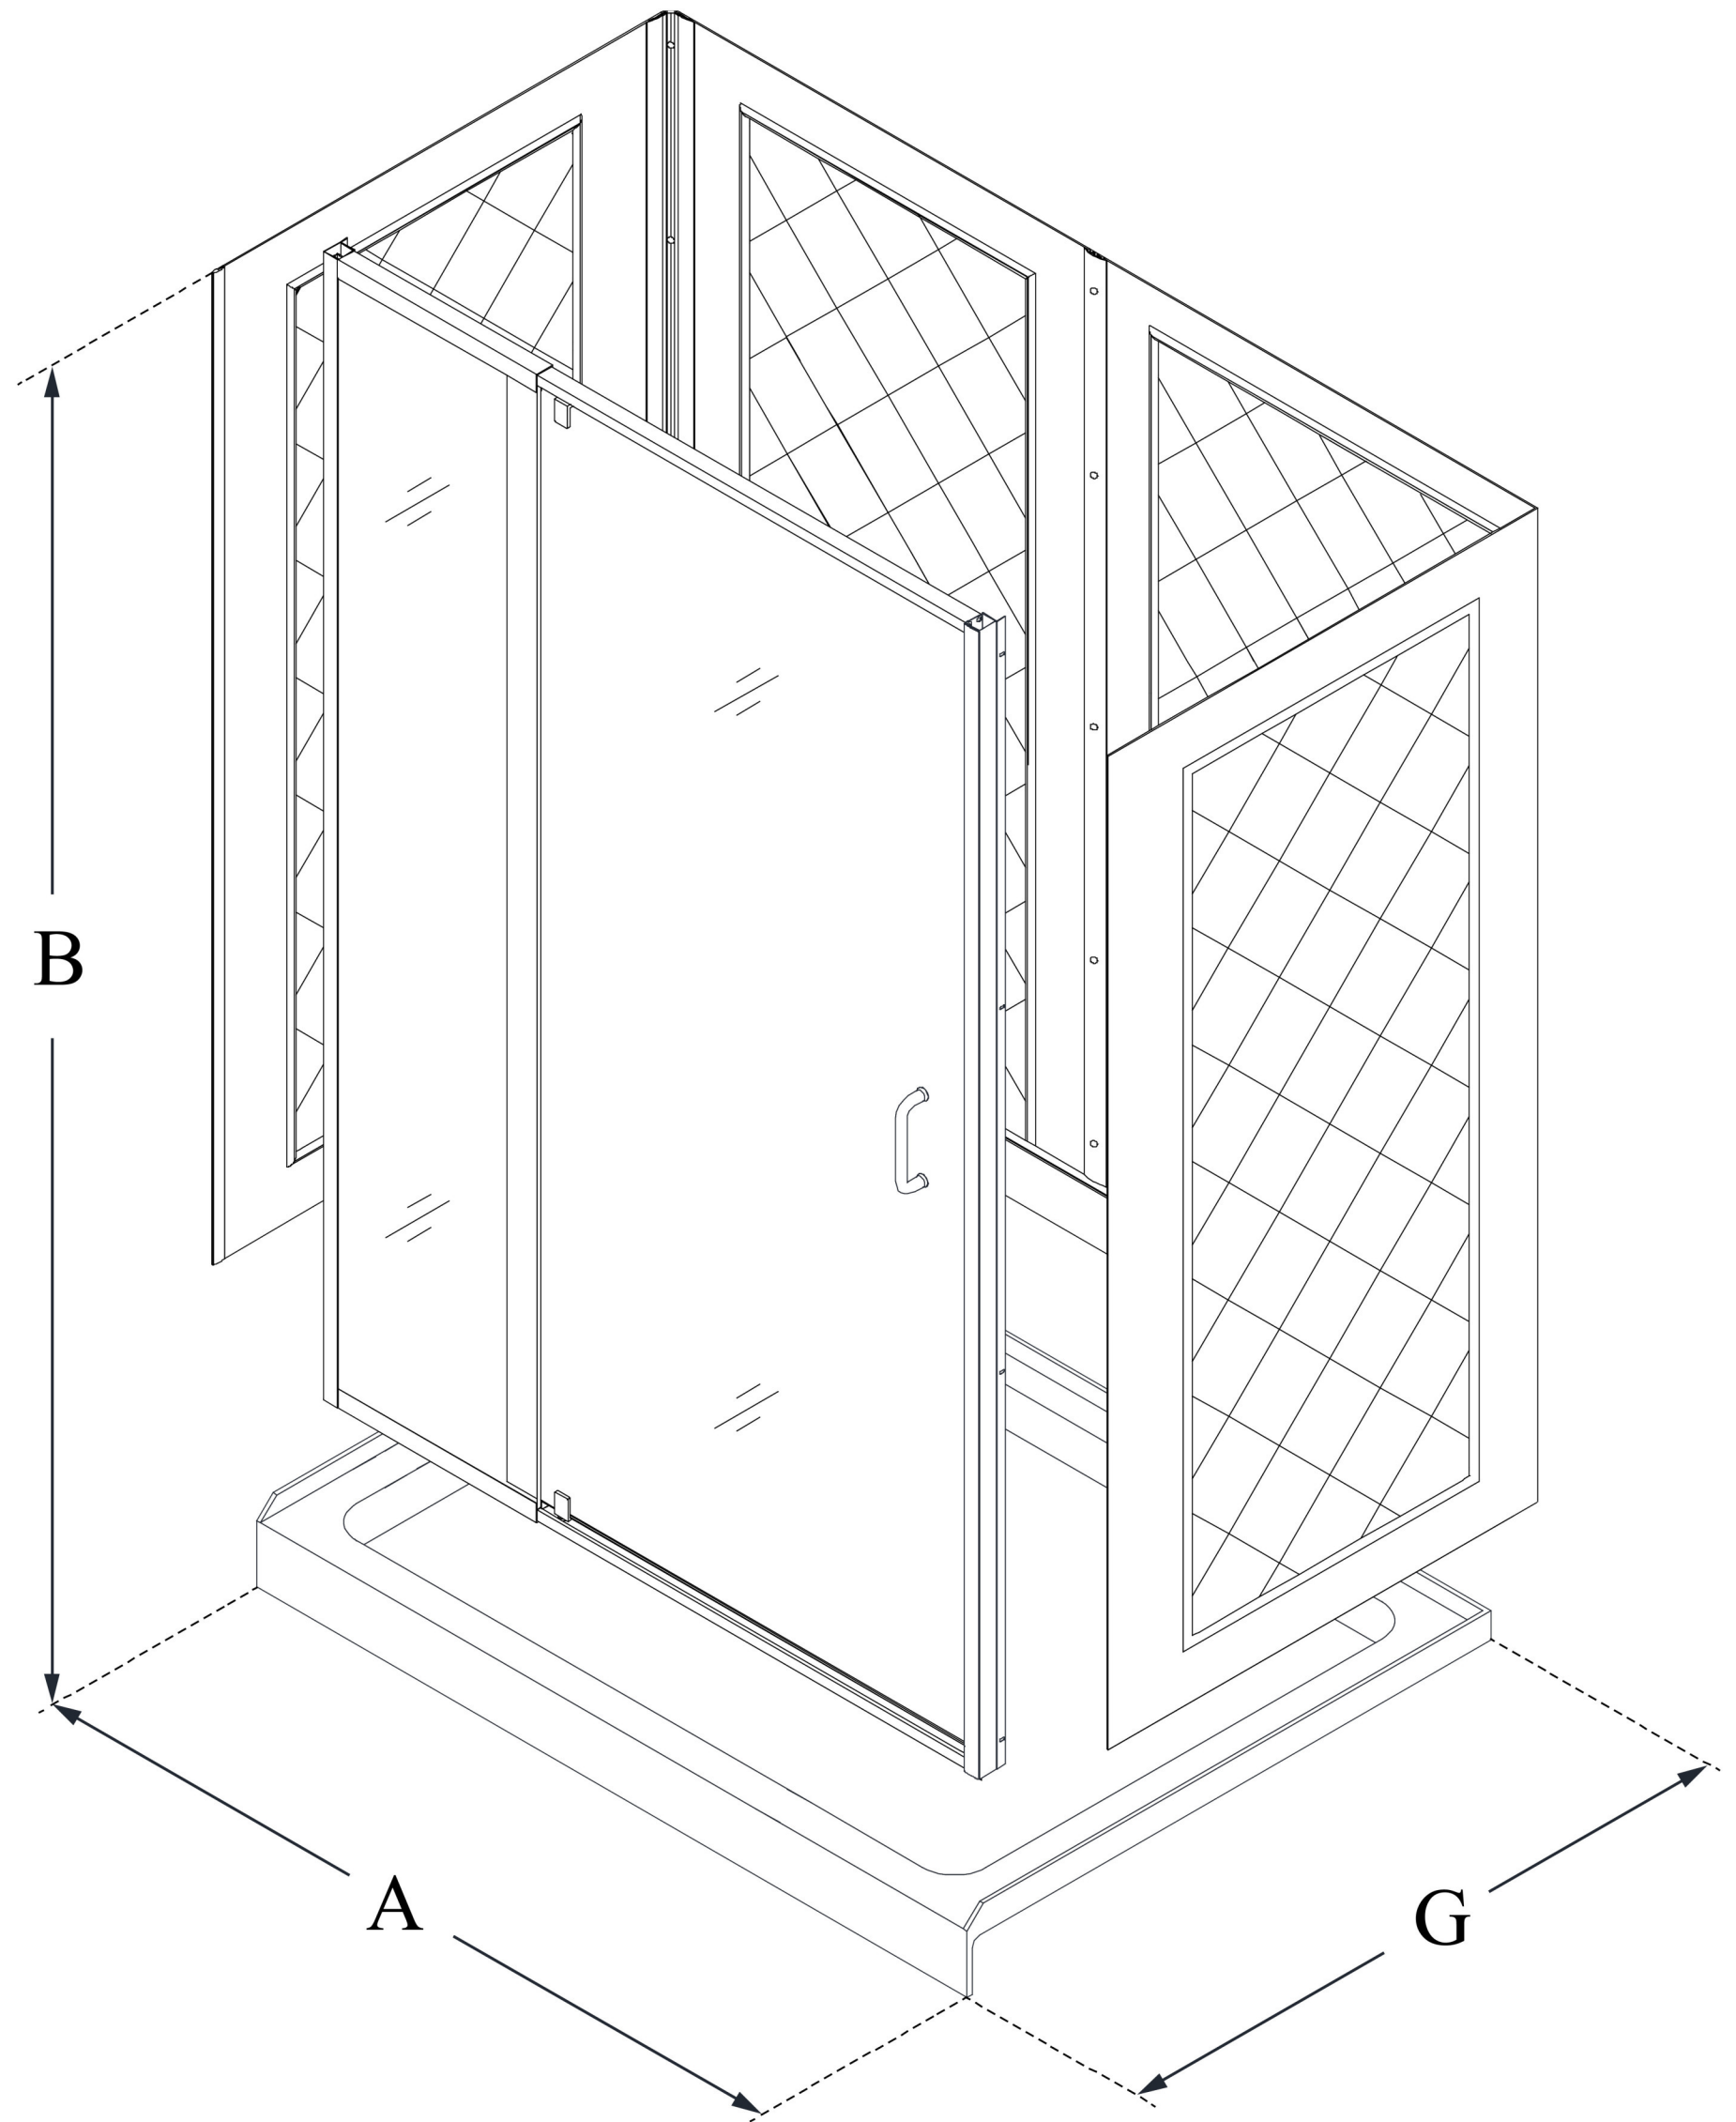

DL-6226

FLEX

DreamLine Flex 36 in. D x 48 in.
W x 76 3/4 in. H Semi-Frameless
Pivot Shower Door, SlimLine
Shower Base and Backwall Kit

KIT CONTENTS:

- SHOWER DOOR
- SHOWER BASE
- QWALL BACKWALLS

CONFIGURATION DIMENSIONS:

A: 48 in.

KIT WIDTH

B: 76 3/4 in.

KIT HEIGHT

G: 36 in.

KIT DEPTH

AVAILABLE DRAIN LOCATIONS:

- CENTER

For precise drain location, please refer to the included base technical drawing

DreamLine reserves the right to update or modify the hardware or materials pictured without prior notice for the purpose of product improvement and customer satisfaction.