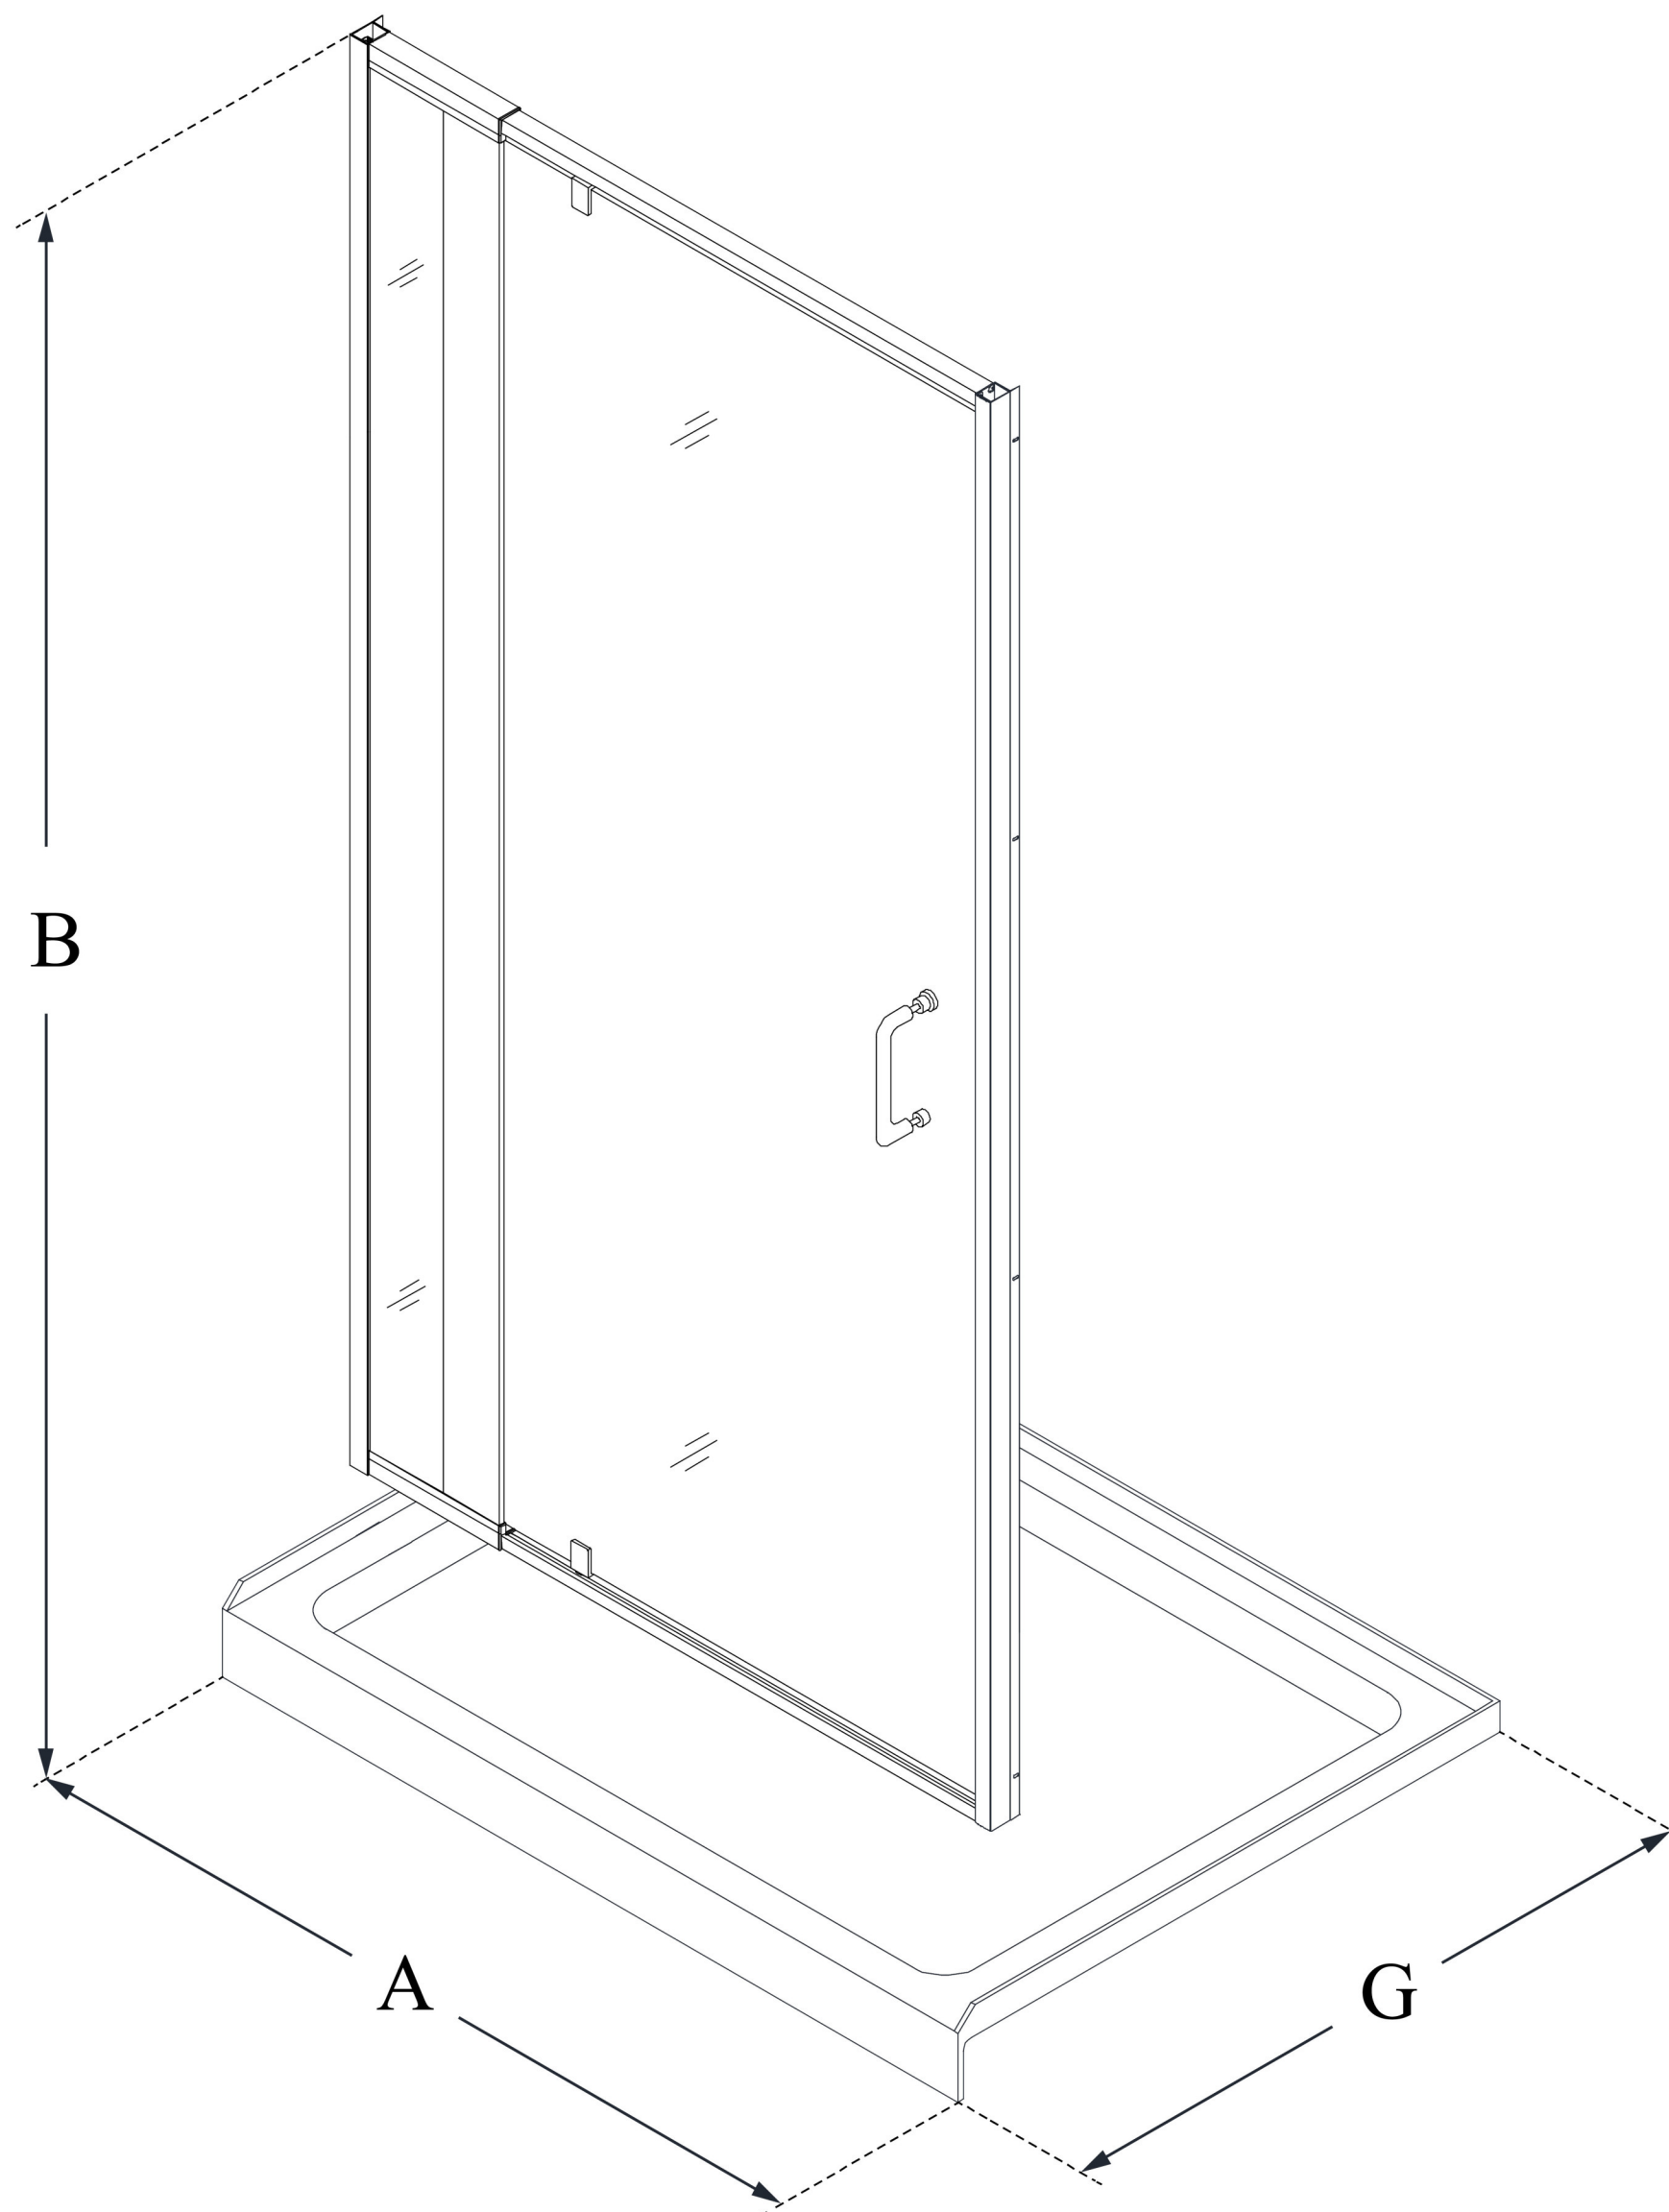

DL-6225

FLEX

DreamLine Flex 36 in. D x 60 in.
W x 74 3/4 in. H Semi-Frameless
Pivot Shower Door and SlimLine
Shower Base Kit

KIT CONTENTS:

- SHOWER DOOR
- SHOWER BASE

CONFIGURATION DIMENSIONS:

A: 60 in.
KIT WIDTH

B: 74 3/4 in.
KIT HEIGHT

G: 36 in.
KIT DEPTH

AVAILABLE DRAIN LOCATIONS:

- CENTER
- LEFT
- RIGHT

For precise drain location, please refer to the
included base technical drawing

DreamLine reserves the right to update or modify the hardware or materials pictured
without prior notice for the purpose of product improvement and customer satisfaction.