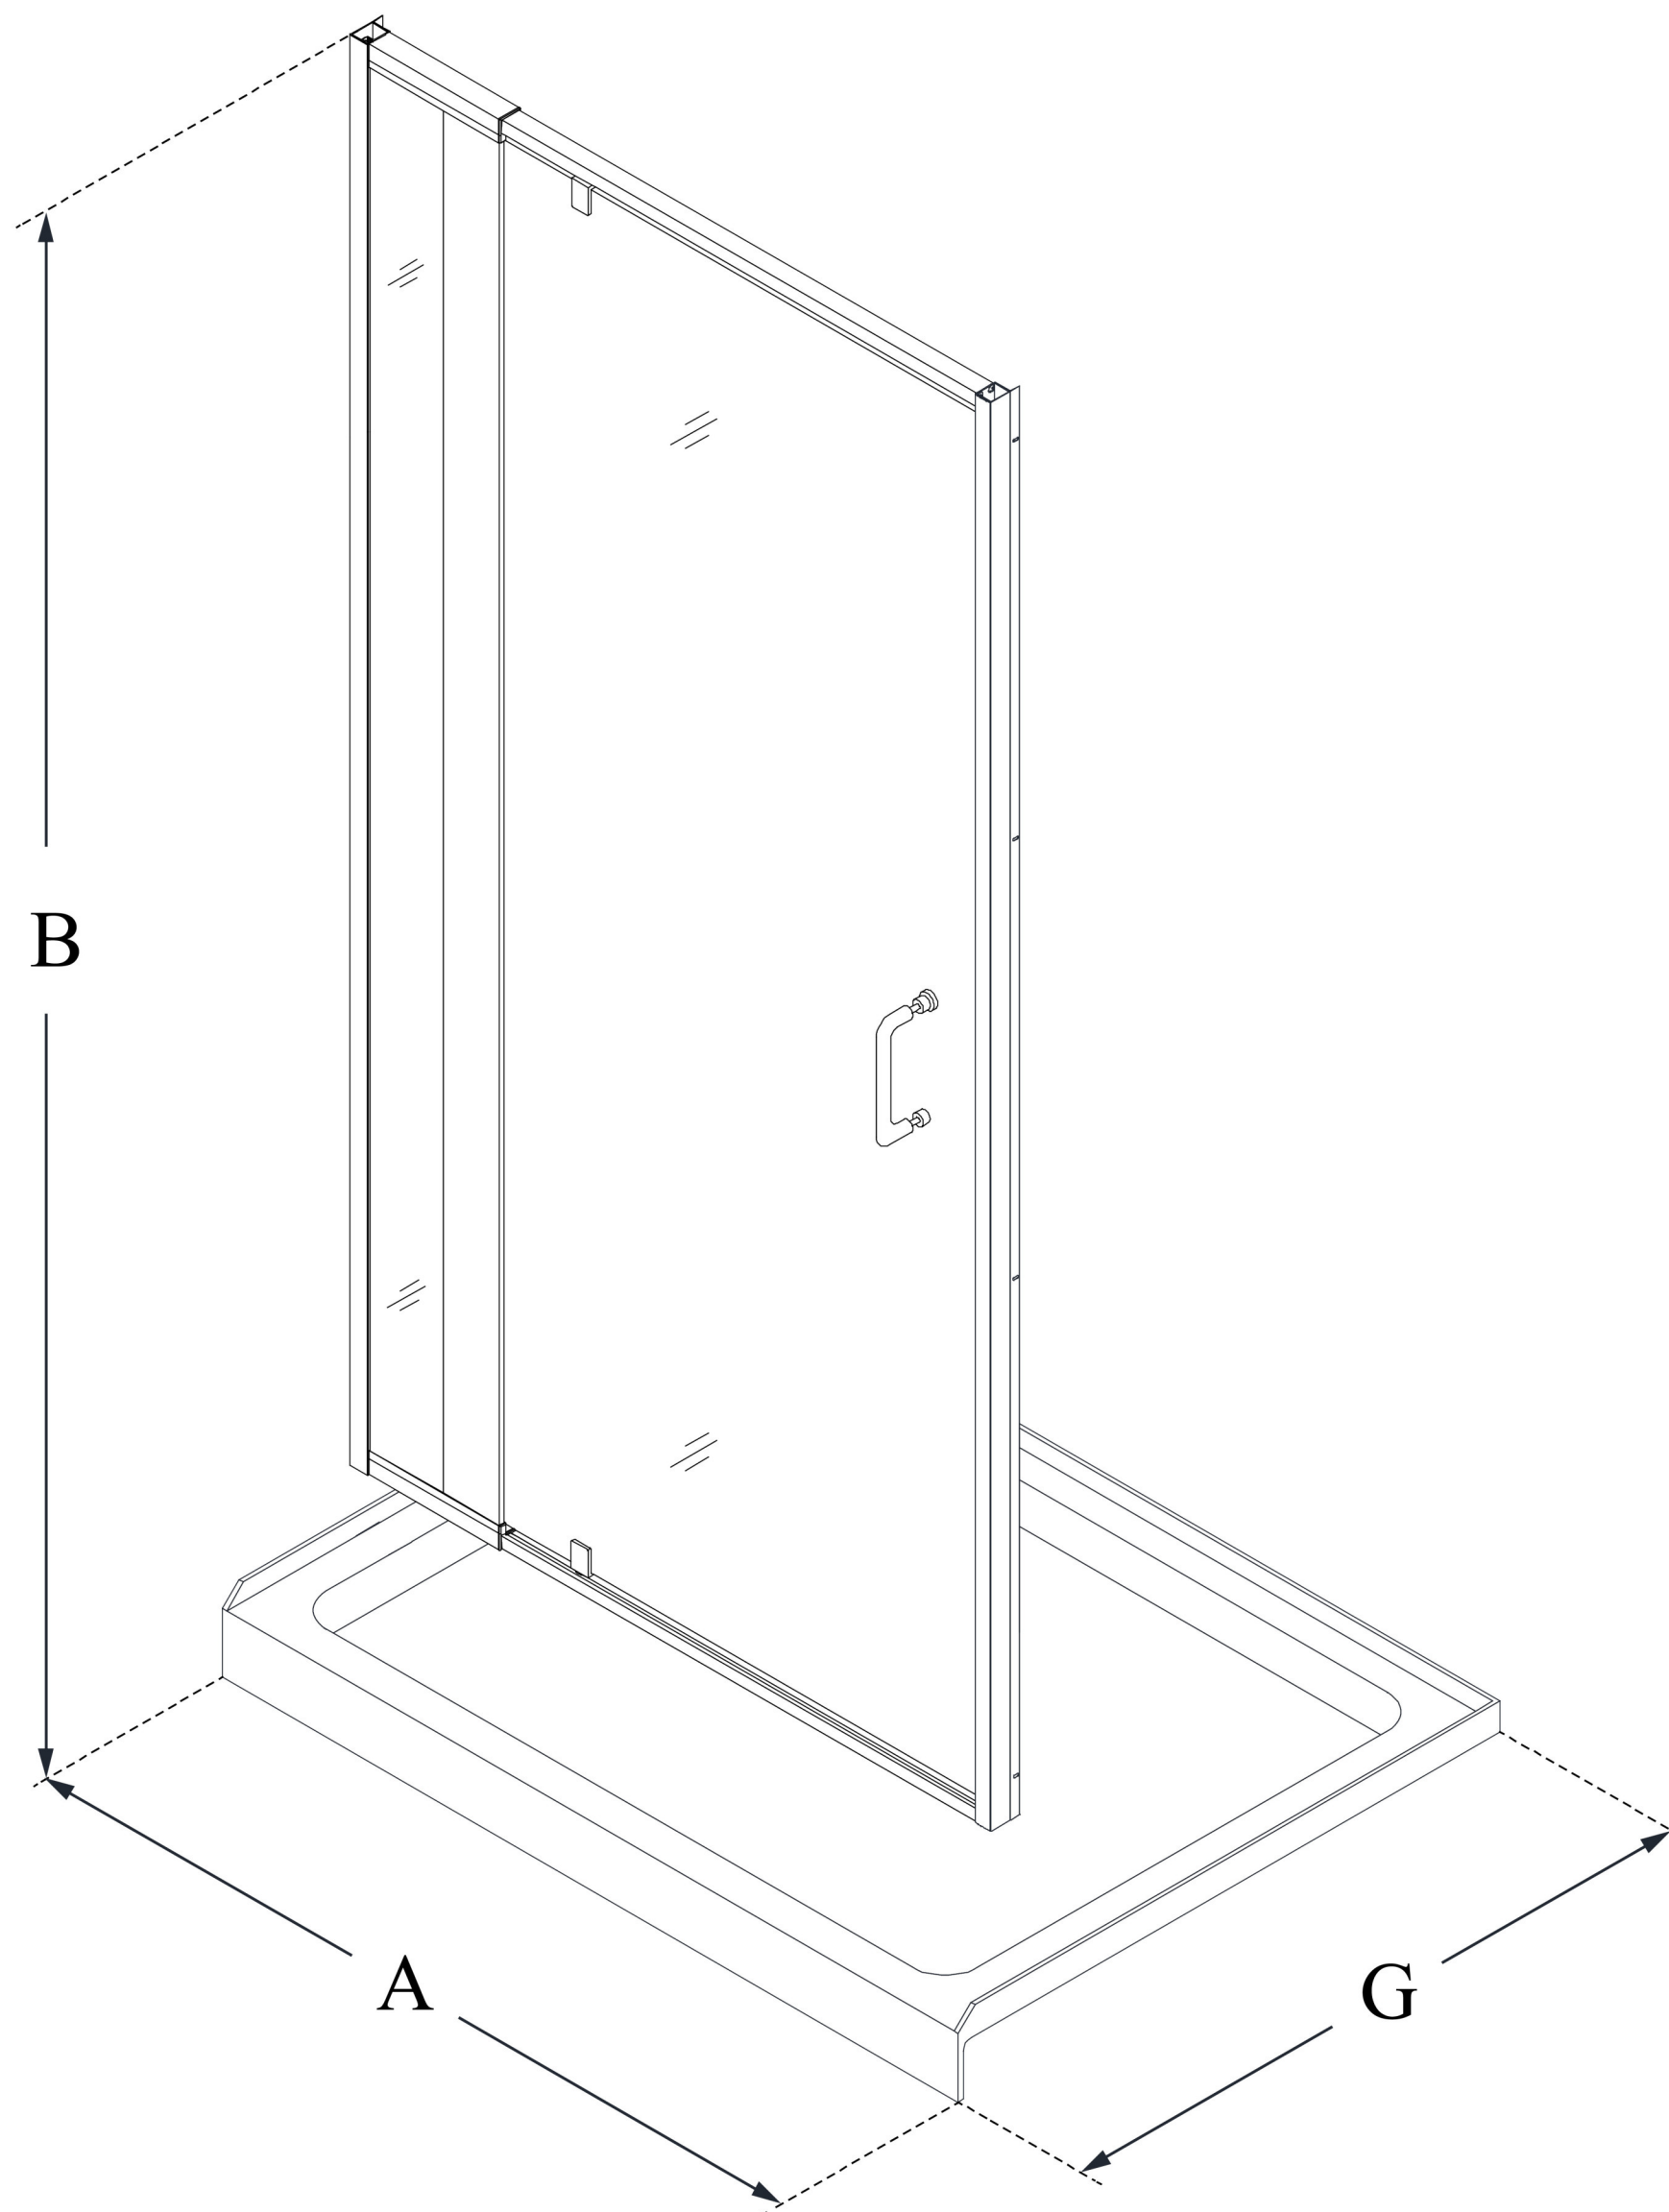

## FLEX

DreamLine Flex 34 in. D x 60 in.  
W x 74 3/4 in. H Semi-Frameless  
Pivot Shower Door and SlimLine  
Shower Base Kit

### KIT CONTENTS:

- SHOWER DOOR
- SHOWER BASE

### CONFIGURATION DIMENSIONS:

**A: 60 in.**  
KIT WIDTH

**B: 74 3/4 in.**  
KIT HEIGHT

**G: 34 in.**  
KIT DEPTH

### AVAILABLE DRAIN LOCATIONS:

- CENTER
- LEFT
- RIGHT

For precise drain location, please refer to the  
included base technical drawing

DreamLine reserves the right to update or modify the hardware or materials pictured  
without prior notice for the purpose of product improvement and customer satisfaction.