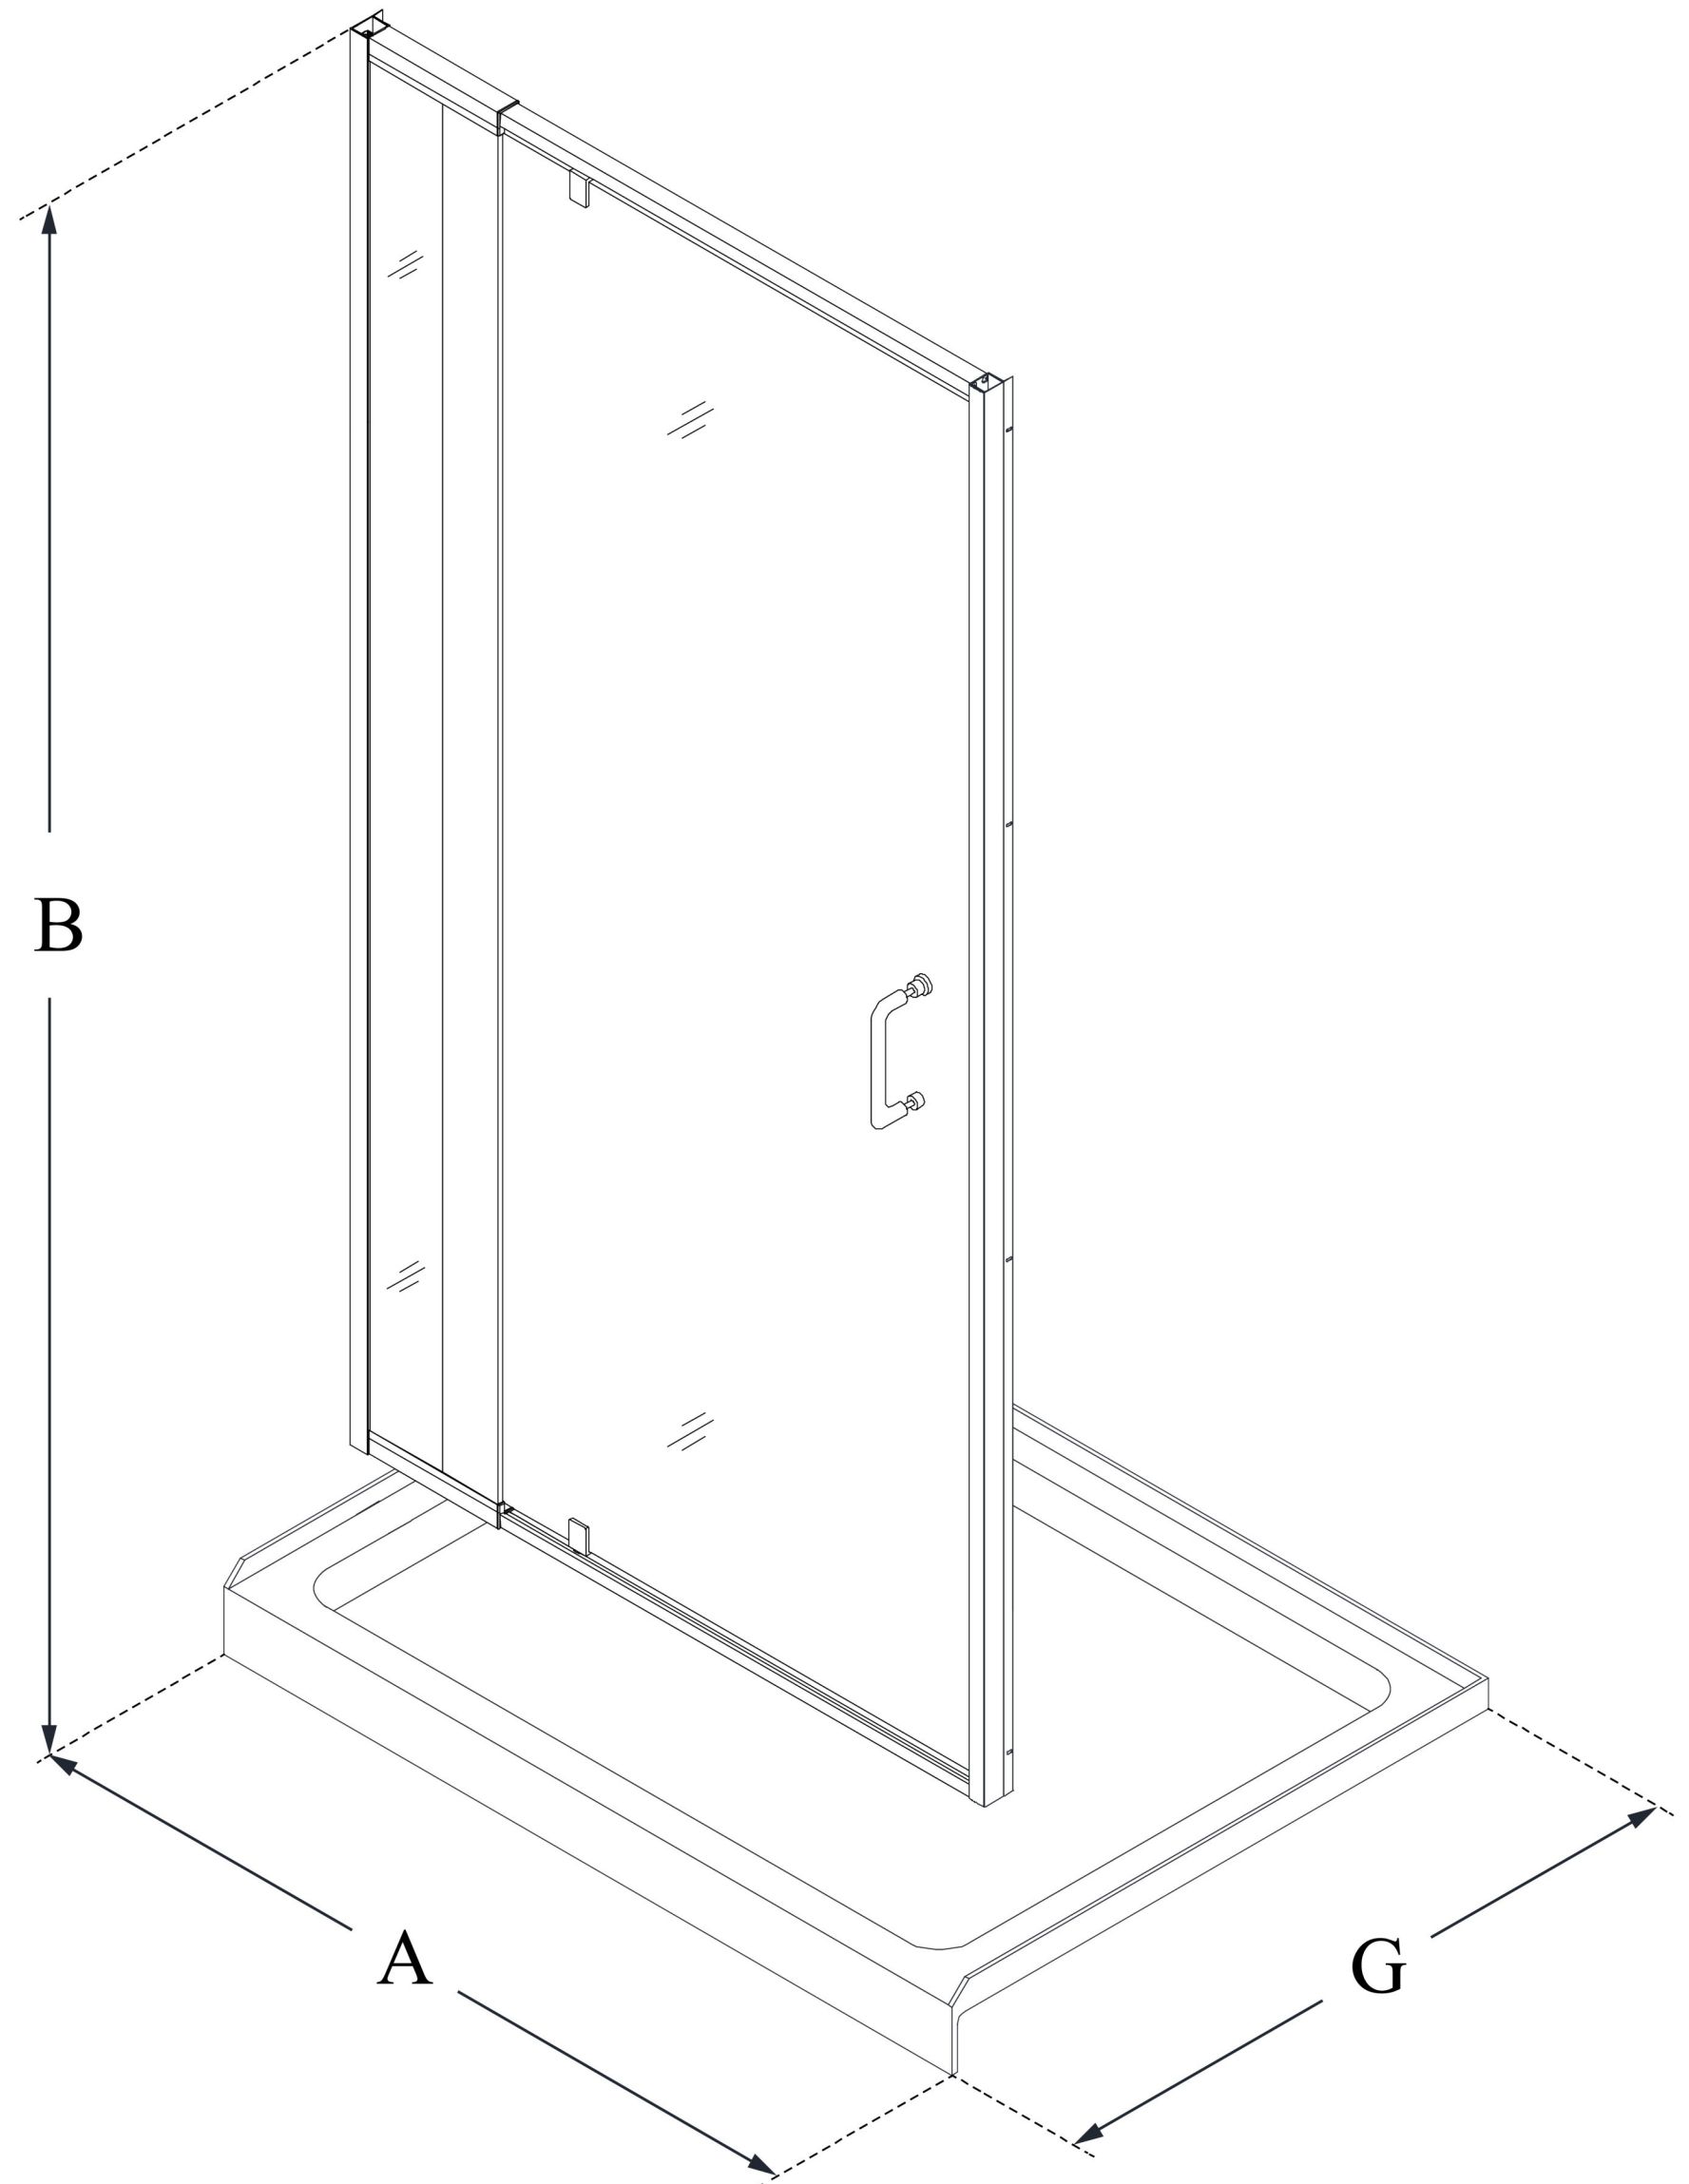

DL-6223

FLEX

DreamLine Flex 32 in. D x 60 in.
W x 74 3/4 in. H Semi-Frameless
Pivot Shower Door and SlimLine
Shower Base Kit

KIT CONTENTS:

- SHOWER DOOR
- SHOWER BASE

CONFIGURATION DIMENSIONS:

A: 60 in.

KIT WIDTH

B: 74 3/4 in.

KIT HEIGHT

G: 32 in.

KIT DEPTH

AVAILABLE DRAIN LOCATIONS:

- CENTER
- LEFT
- RIGHT

For precise drain location, please refer to the
included base technical drawing

DreamLine reserves the right to update or modify the hardware or materials pictured
without prior notice for the purpose of product improvement and customer satisfaction.