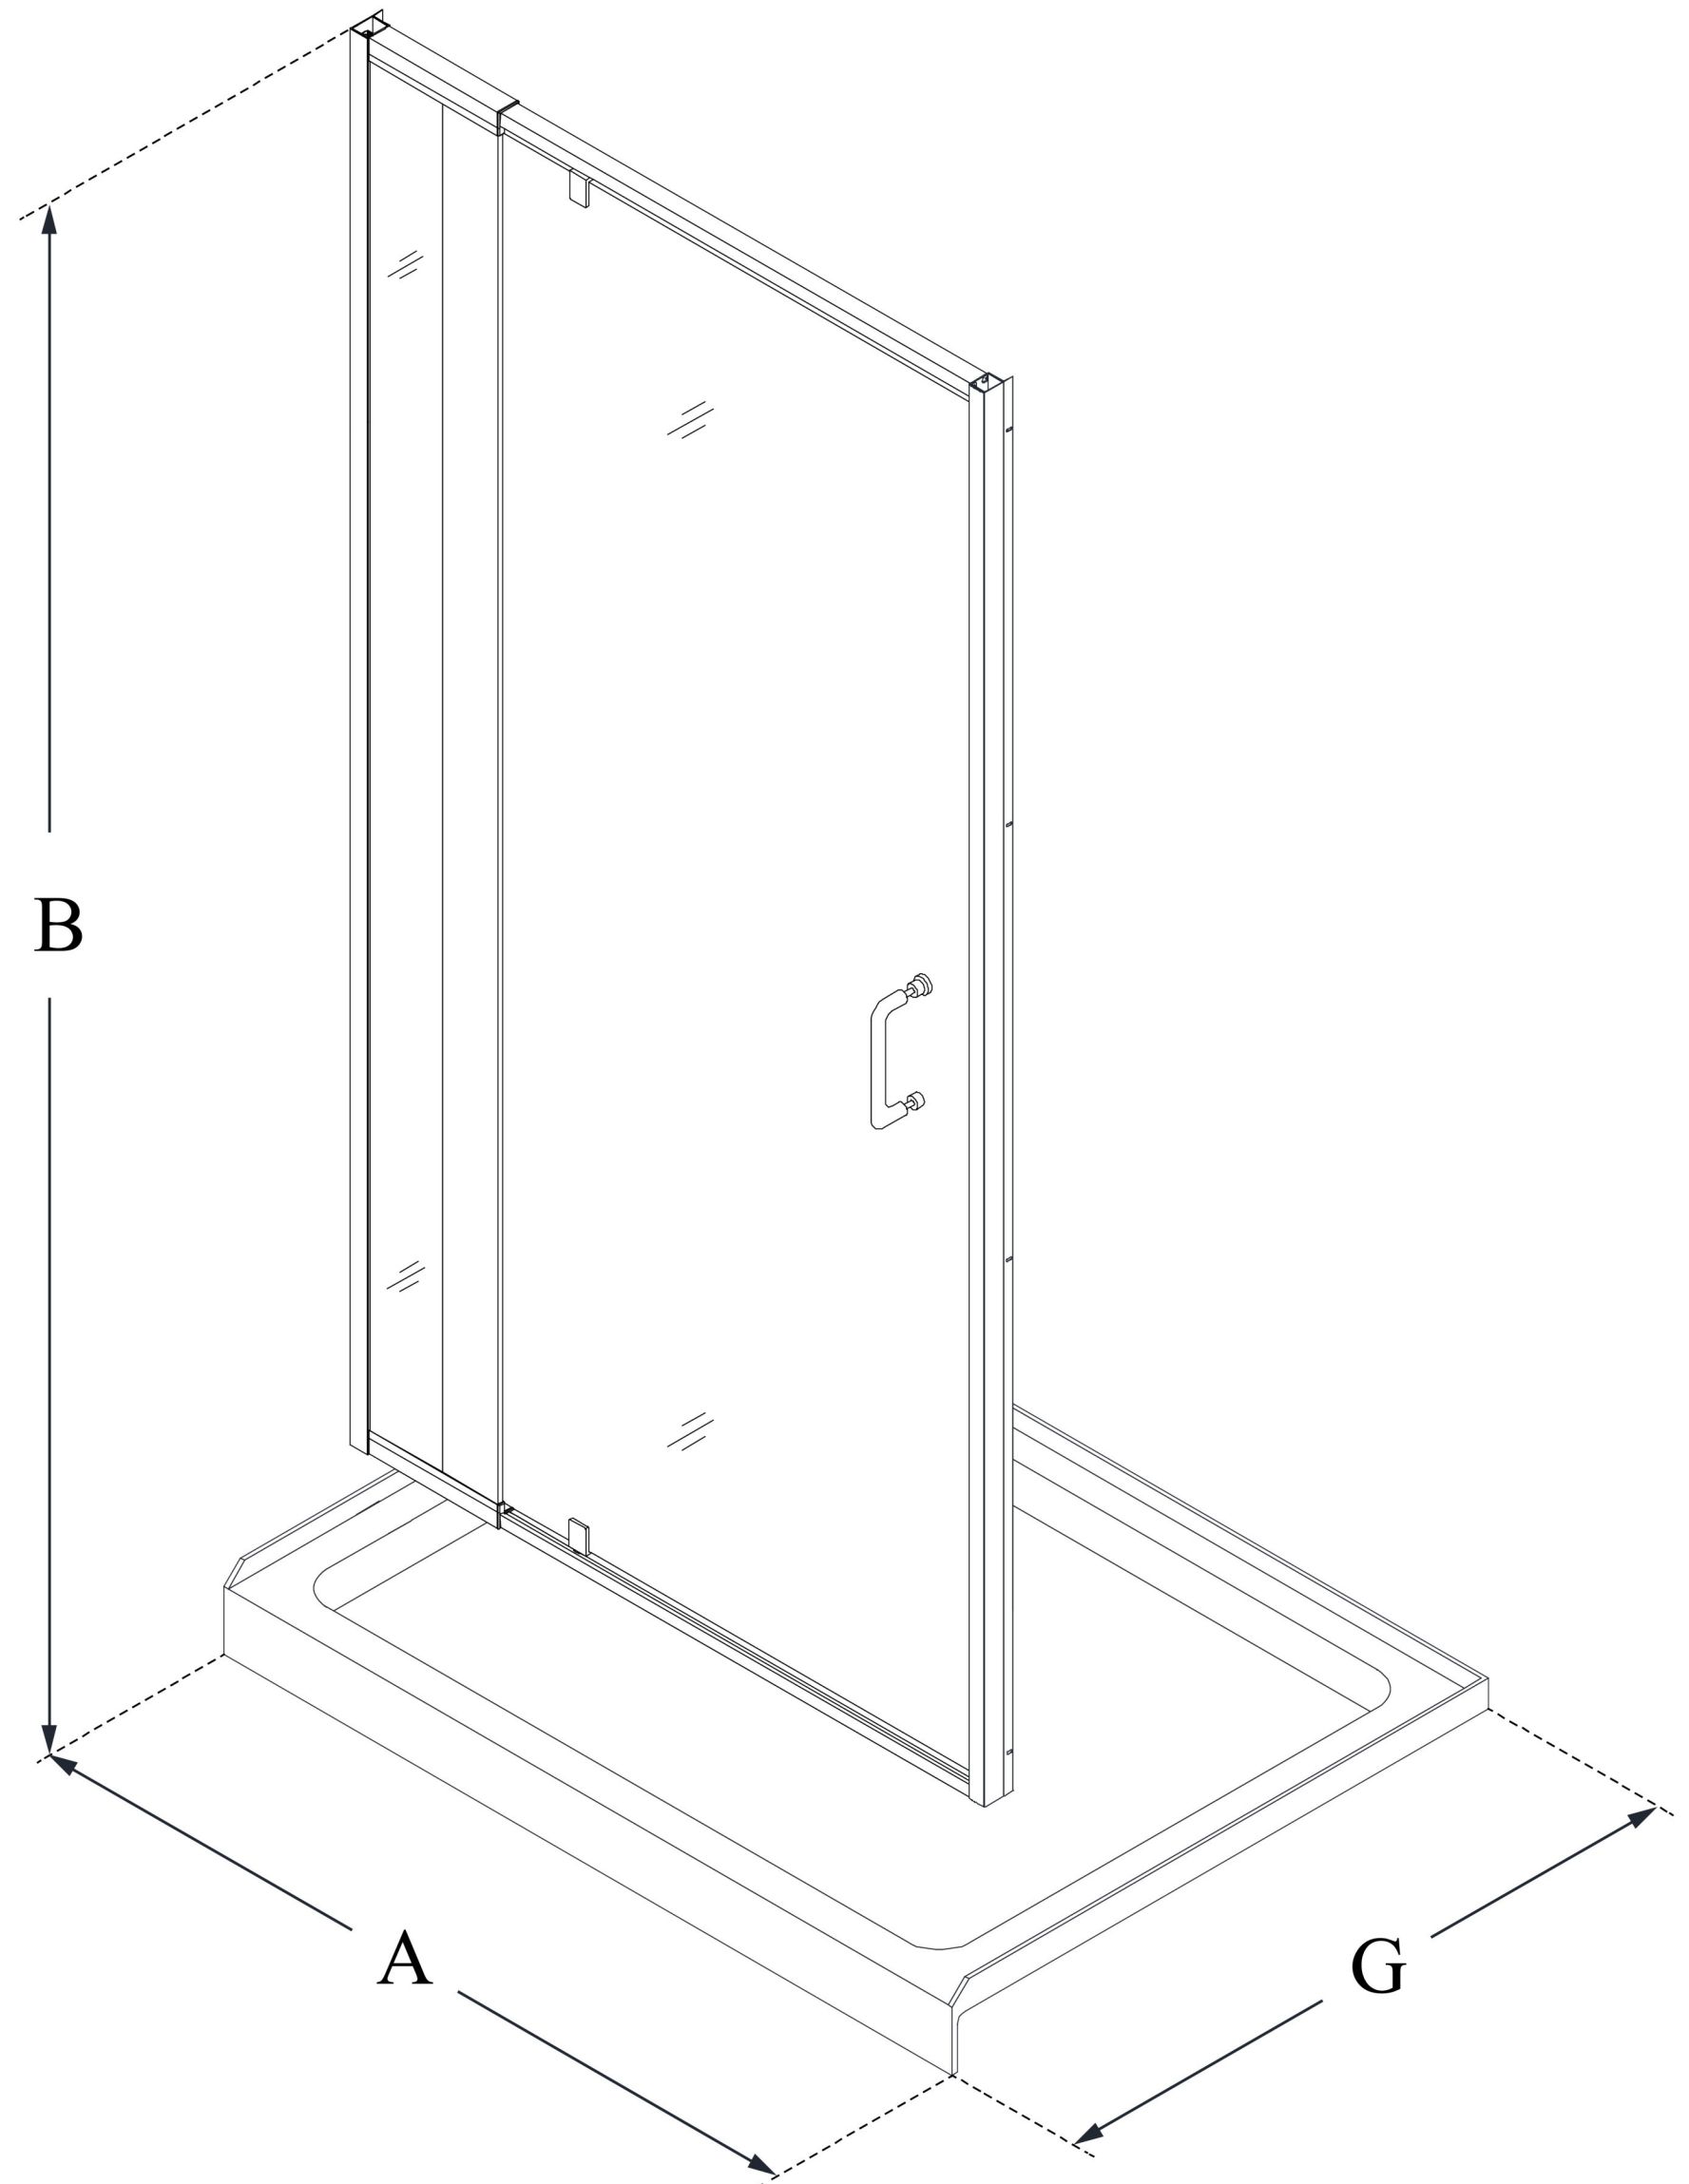

DL-6222

FLEX

DreamLine Flex 30 in. D x 60 in.
W x 74 3/4 in. H Semi-Frameless
Pivot Shower Door and SlimLine
Shower Base Kit

KIT CONTENTS:

- SHOWER DOOR
- SHOWER BASE

CONFIGURATION DIMENSIONS:

A: 60 in.

KIT WIDTH

B: 74 3/4 in.

KIT HEIGHT

G: 30 in.

KIT DEPTH

AVAILABLE DRAIN LOCATIONS:

- CENTER
- LEFT
- RIGHT

For precise drain location, please refer to the
included base technical drawing

DreamLine reserves the right to update or modify the hardware or materials pictured
without prior notice for the purpose of product improvement and customer satisfaction.