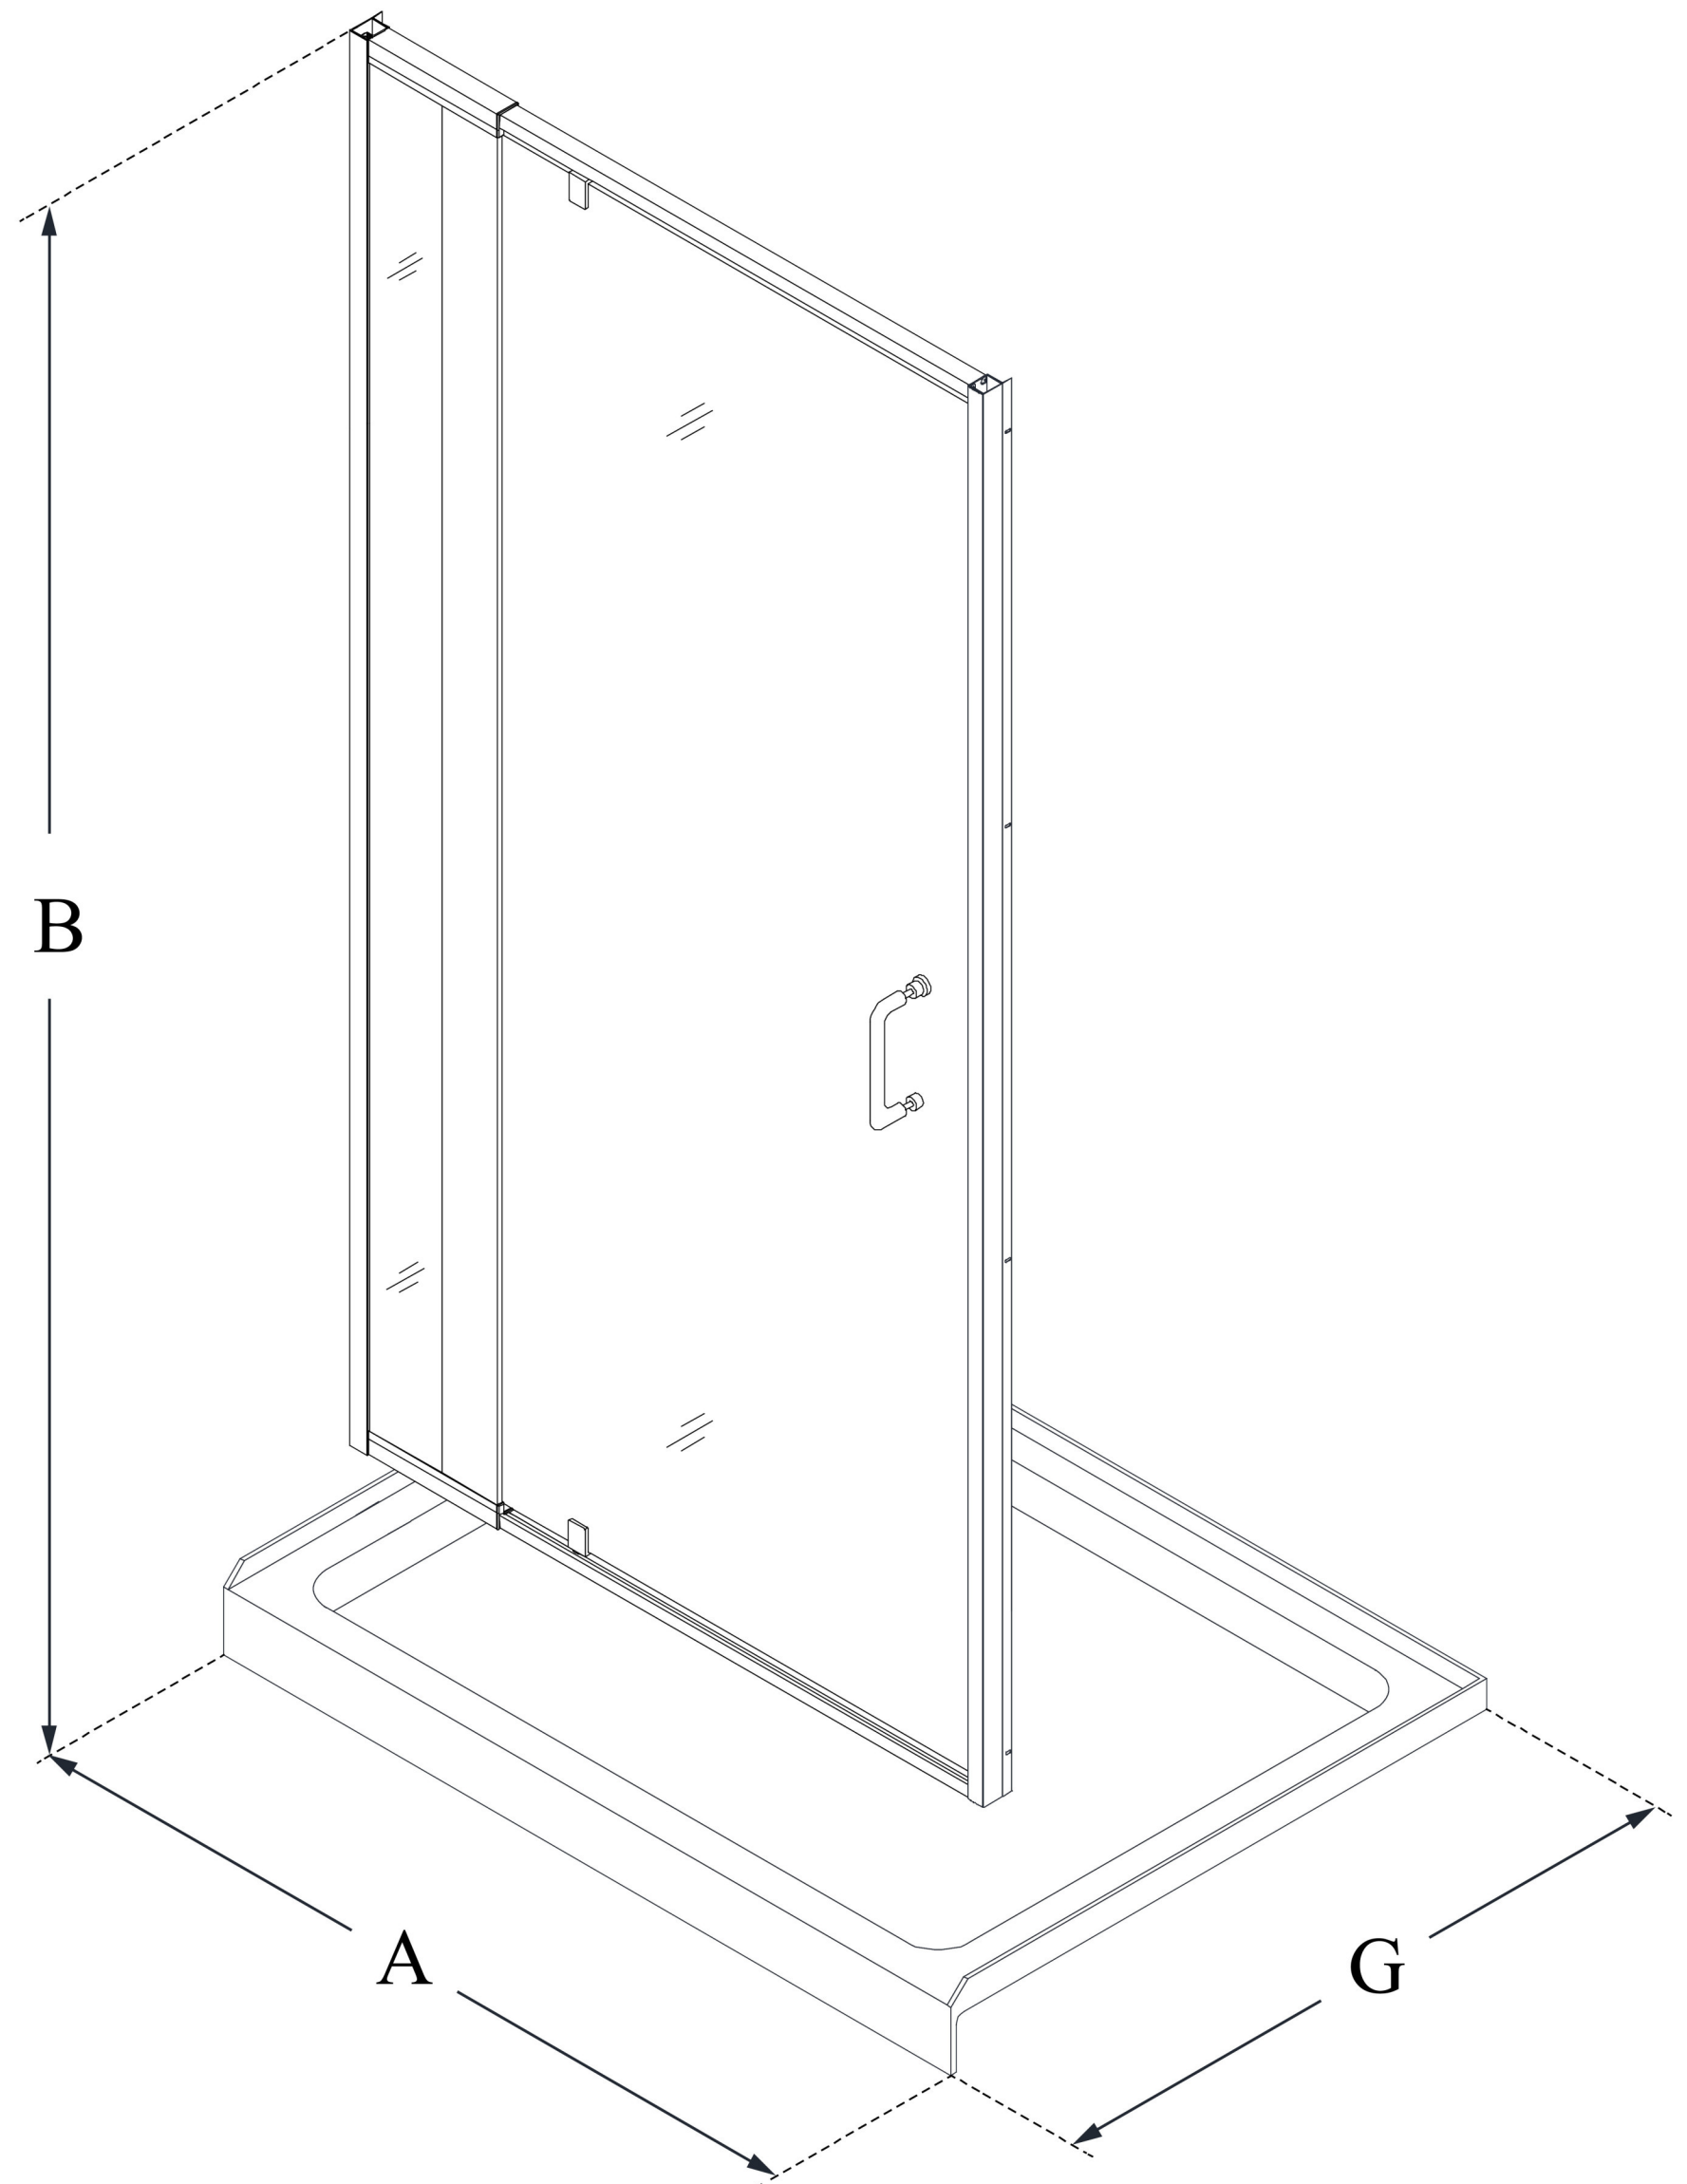

## **FLEX**

DreamLine Flex 36 in. D x 48 in.  
W x 74 3/4 in. H Semi-Frameless  
Pivot Shower Door and SlimLine  
Shower Base Kit

### **KIT CONTENTS:**

- SHOWER DOOR
- SHOWER BASE

### **CONFIGURATION DIMENSIONS:**

**A: 48 in.**

KIT WIDTH

**B: 74 3/4 in.**

KIT HEIGHT

**G: 36 in.**

KIT DEPTH

### **AVAILABLE DRAIN LOCATIONS:**

- CENTER

For precise drain location, please refer to the  
included base technical drawing

DreamLine reserves the right to update or modify the hardware or materials pictured  
without prior notice for the purpose of product improvement and customer satisfaction.