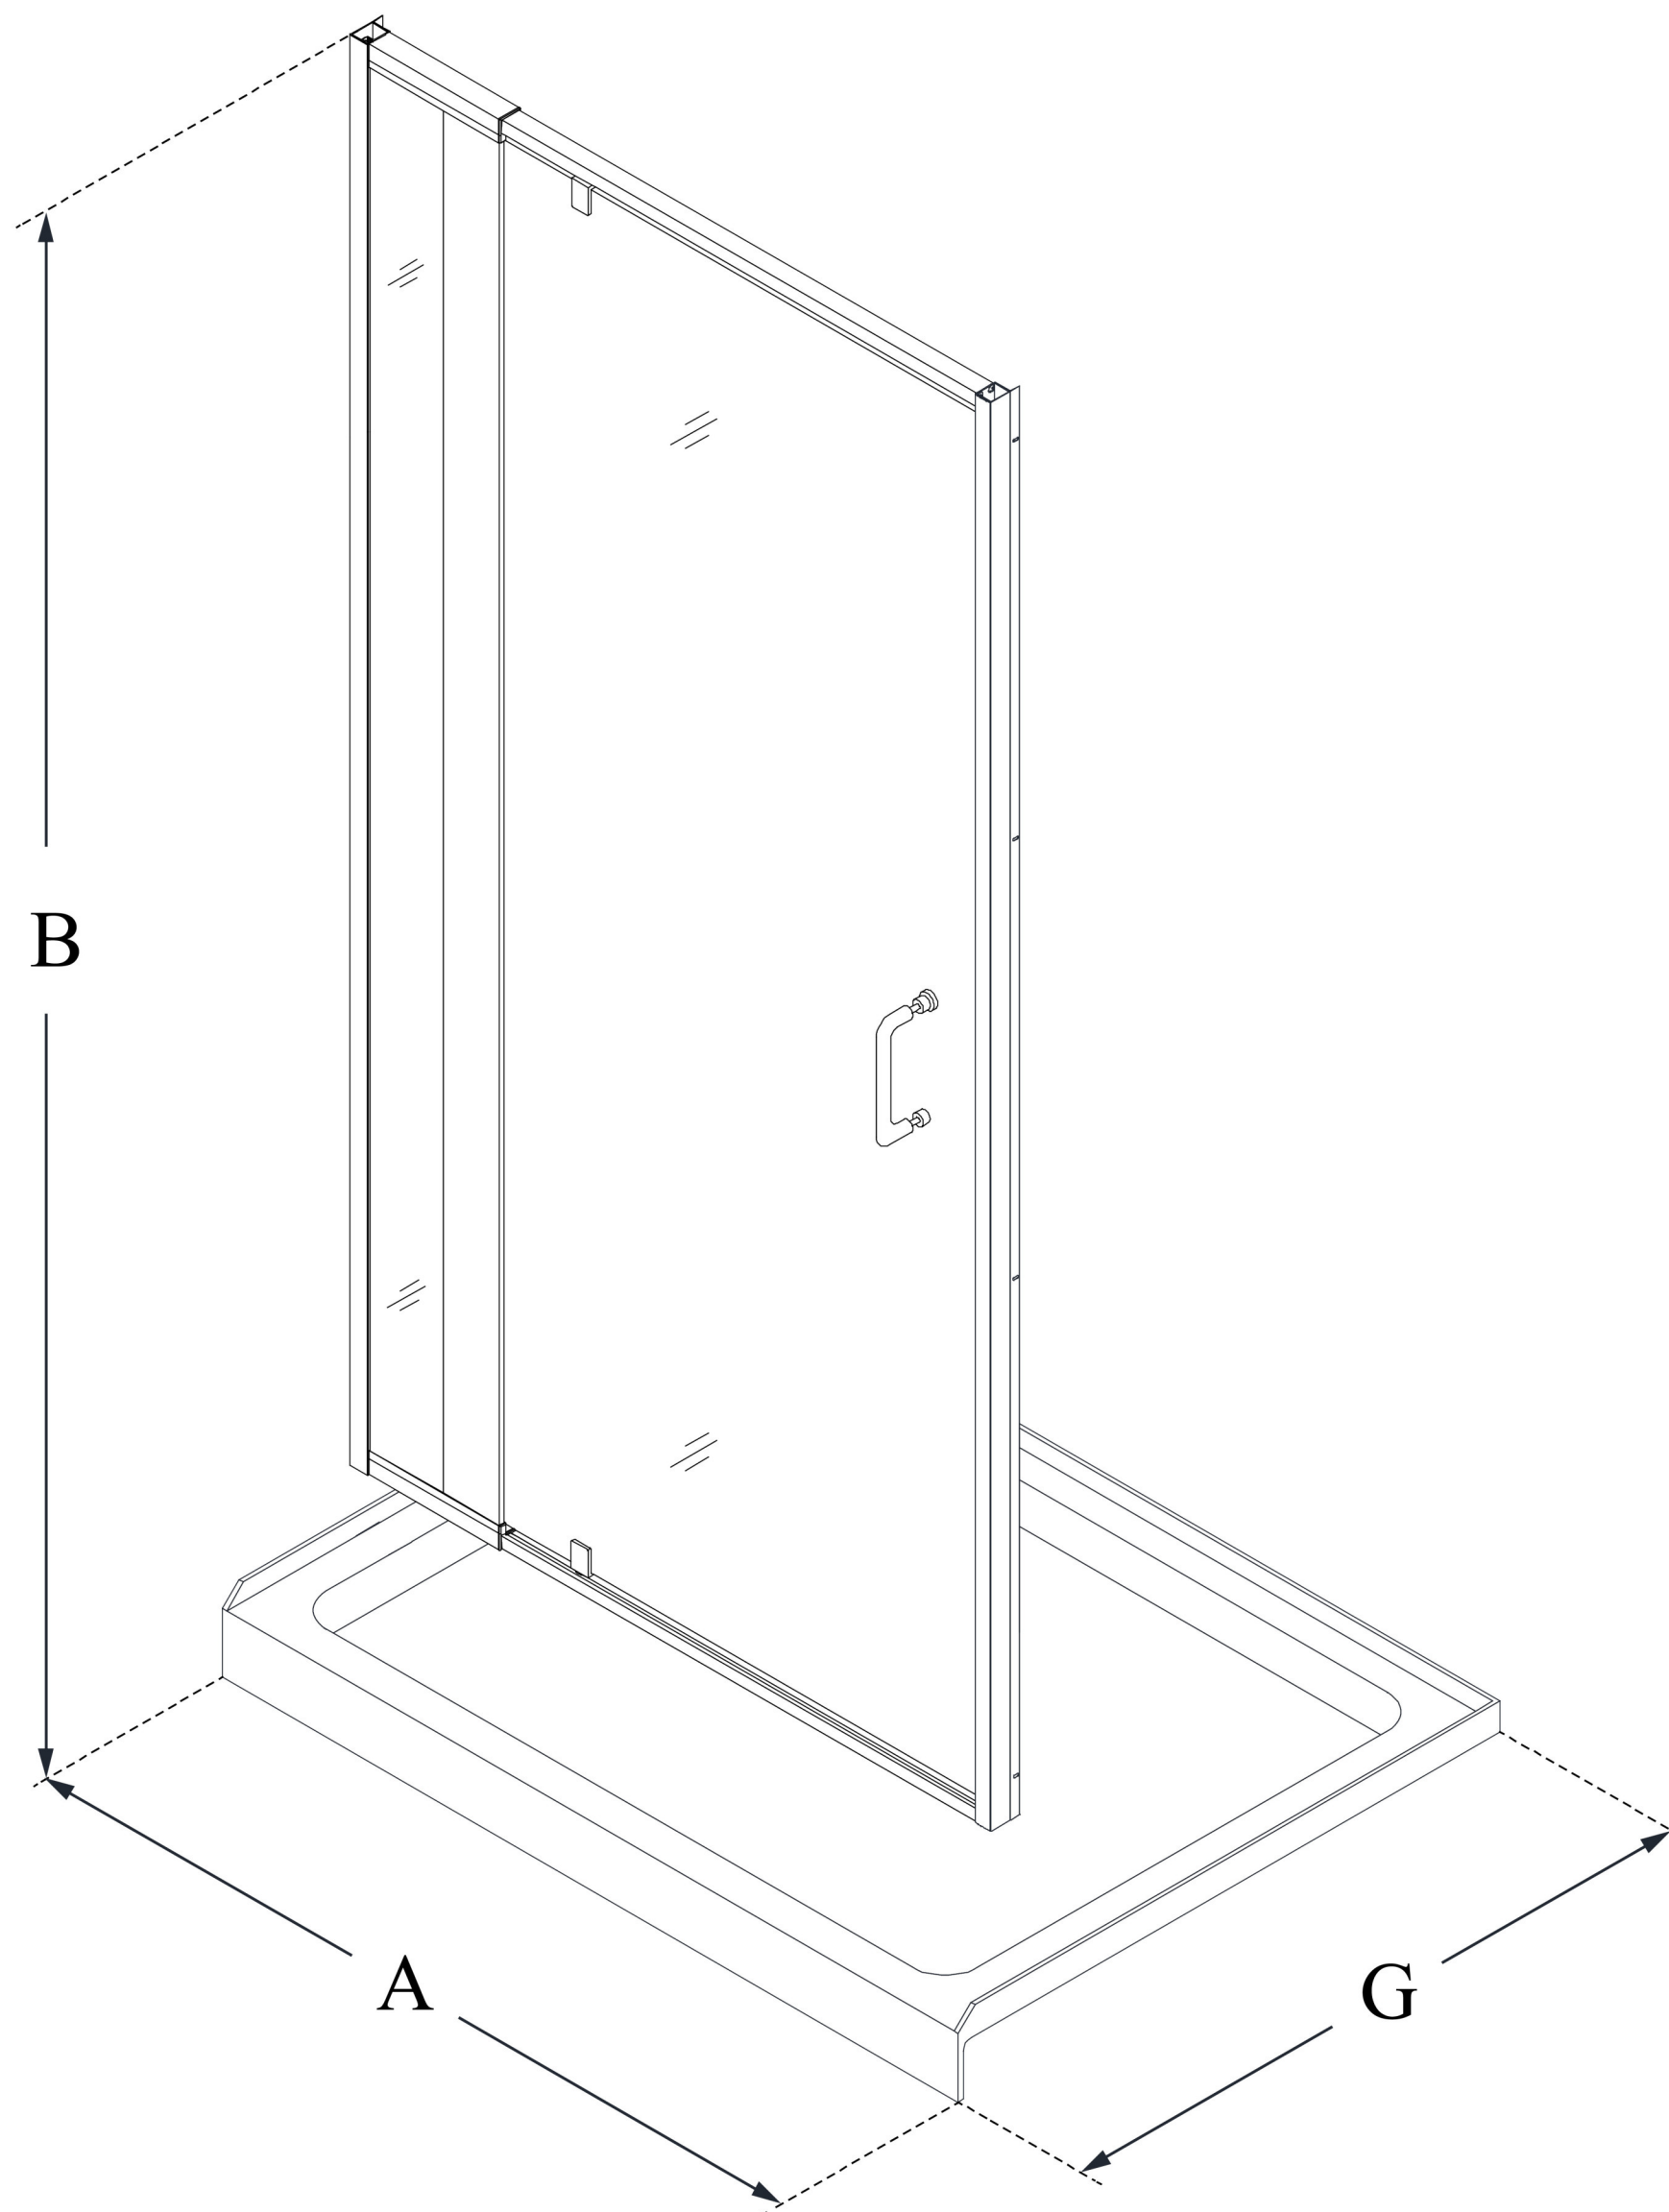

## **FLEX**

DreamLine Flex 34 in. D x 42 in.  
W x 74 3/4 in. H Semi-Frameless  
Pivot Shower Door and SlimLine  
Shower Base Kit

### **KIT CONTENTS:**

- SHOWER DOOR
- SHOWER BASE

### **CONFIGURATION DIMENSIONS:**

**A: 42 in.**  
KIT WIDTH

**B: 74 3/4 in.**  
KIT HEIGHT

**G: 34 in.**  
KIT DEPTH

### **AVAILABLE DRAIN LOCATIONS:**

- CENTER

For precise drain location, please refer to the  
included base technical drawing

DreamLine reserves the right to update or modify the hardware or materials pictured  
without prior notice for the purpose of product improvement and customer satisfaction.