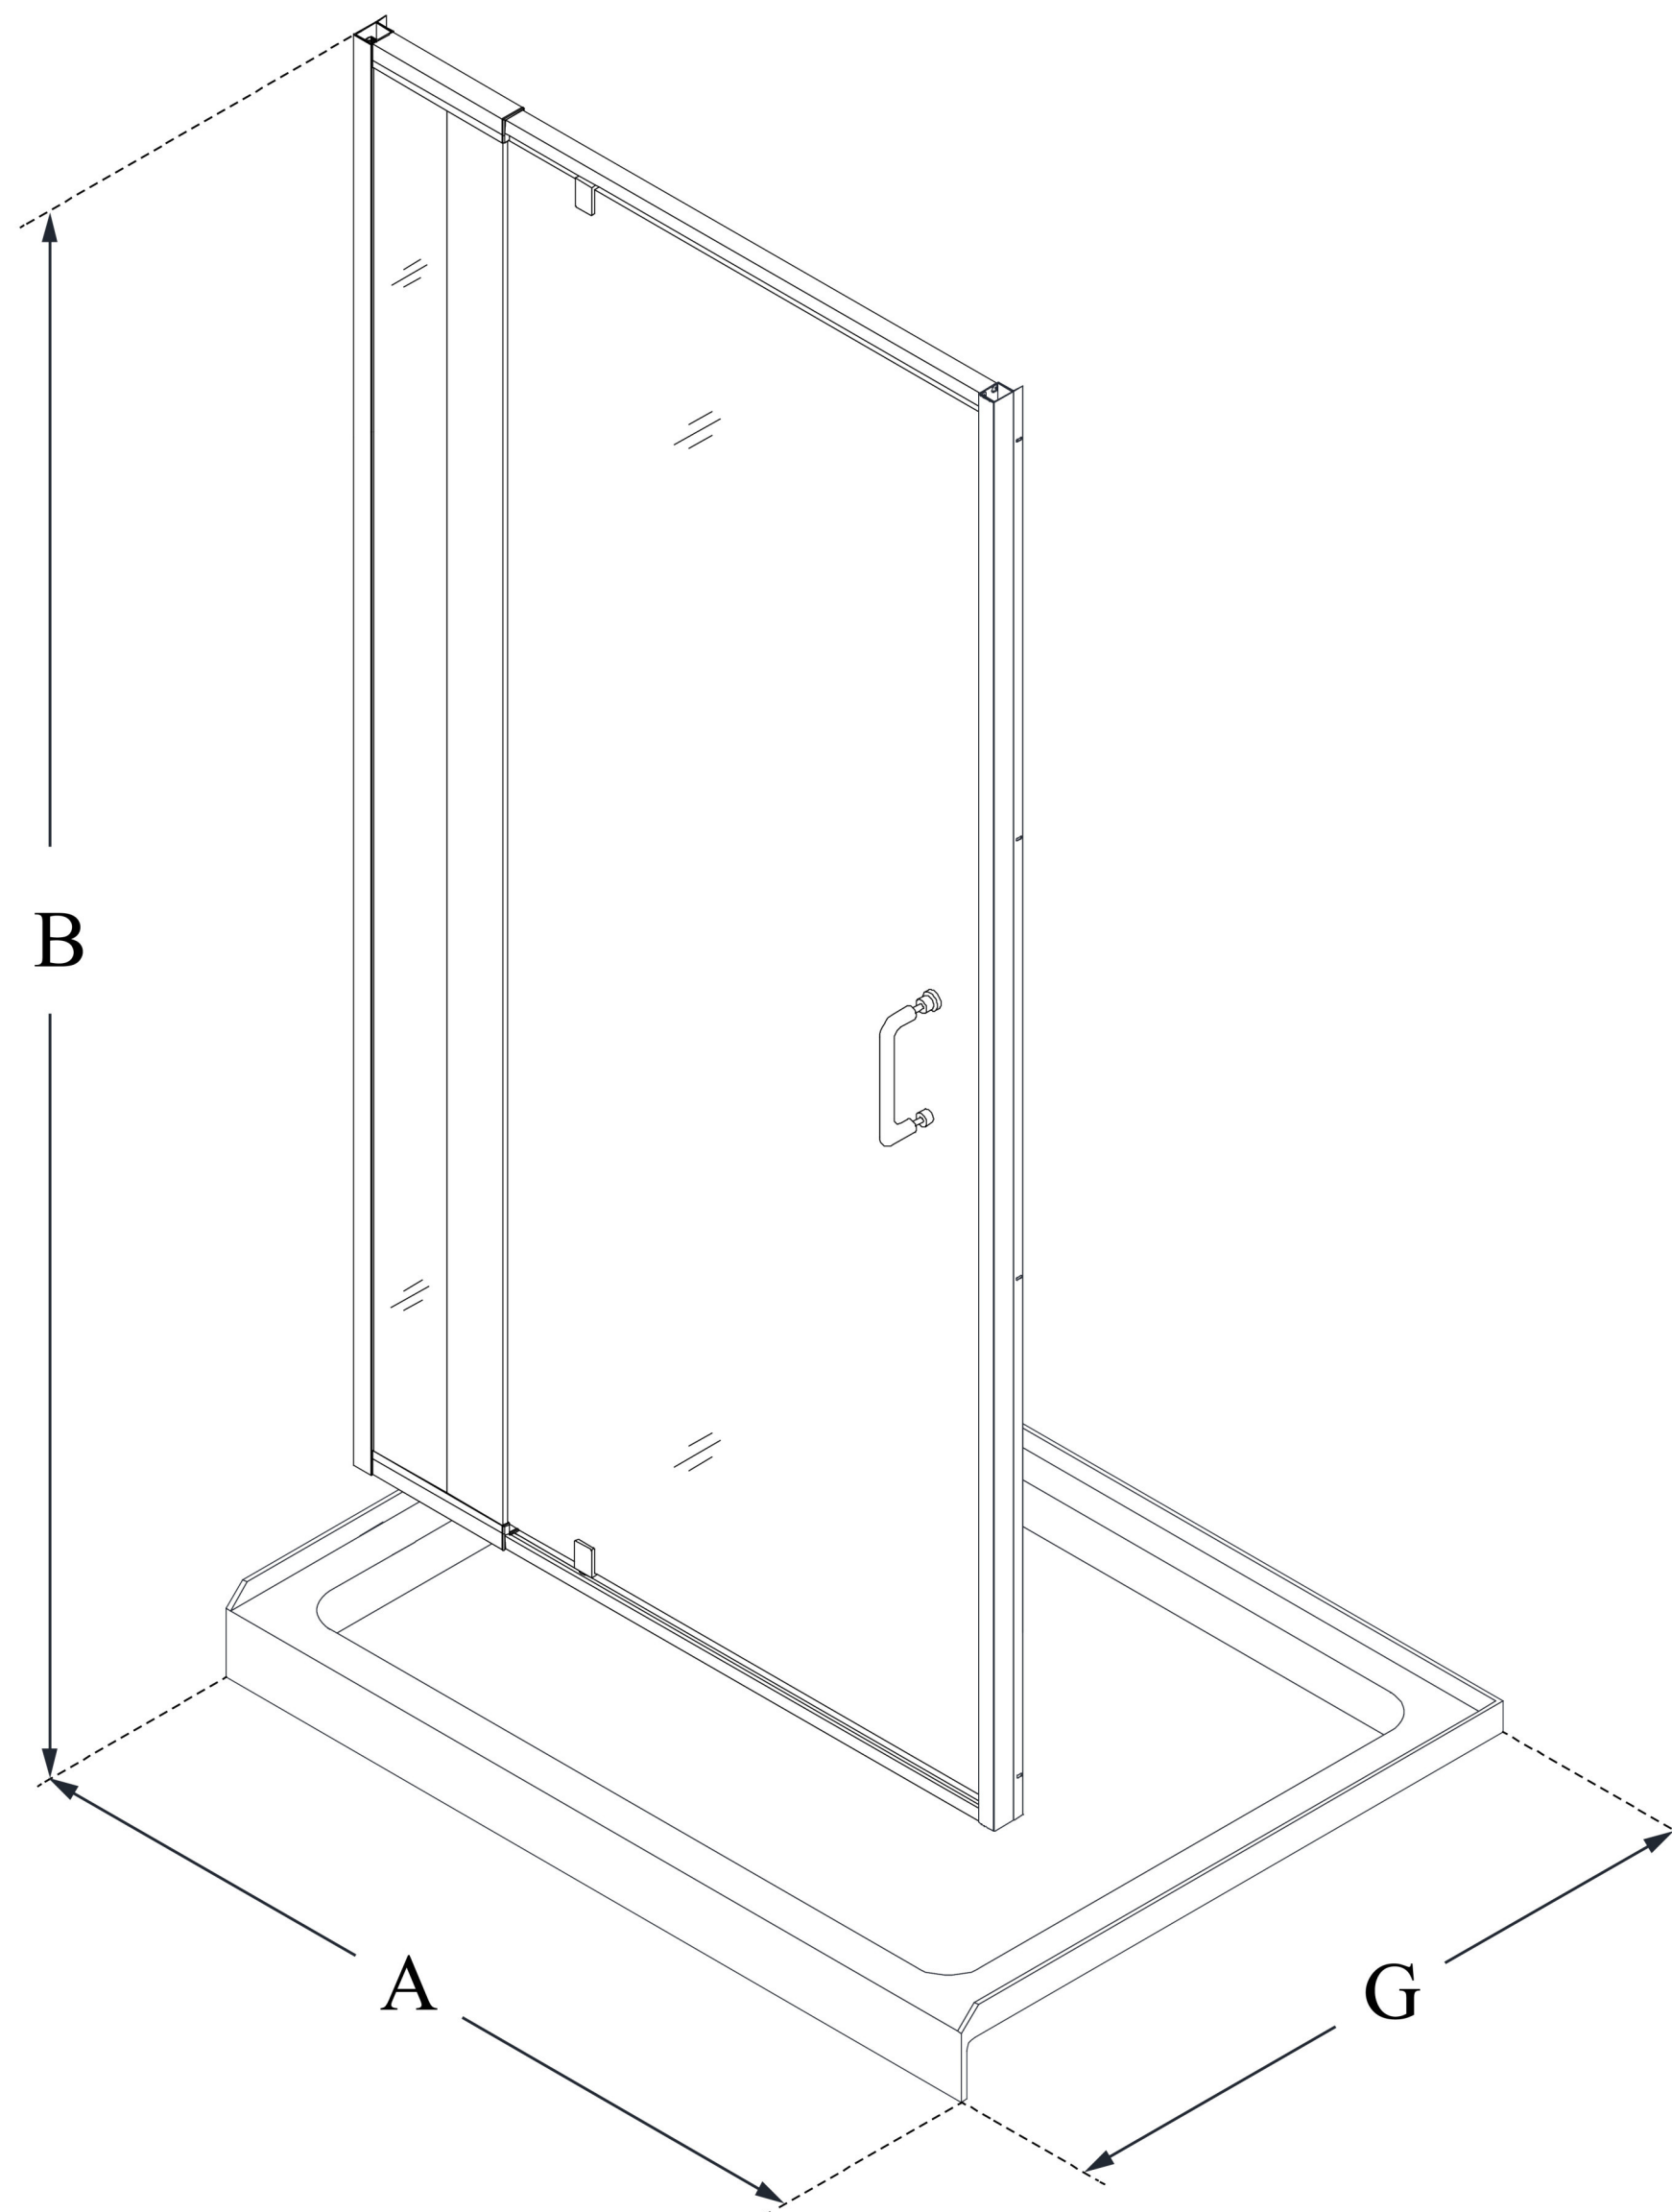

DL-6219

FLEX

DreamLine Flex 32 in. D x 42 in.
W x 74 3/4 in. H Semi-Frameless
Pivot Shower Door and SlimLine
Shower Base Kit

KIT CONTENTS:

- SHOWER DOOR
- SHOWER BASE

CONFIGURATION DIMENSIONS:

A: 42 in.
KIT WIDTH

B: 74 3/4 in.
KIT HEIGHT

G: 32 in.
KIT DEPTH

AVAILABLE DRAIN LOCATIONS:

- CENTER

For precise drain location, please refer to the
included base technical drawing

DreamLine reserves the right to update or modify the hardware or materials pictured
without prior notice for the purpose of product improvement and customer satisfaction.