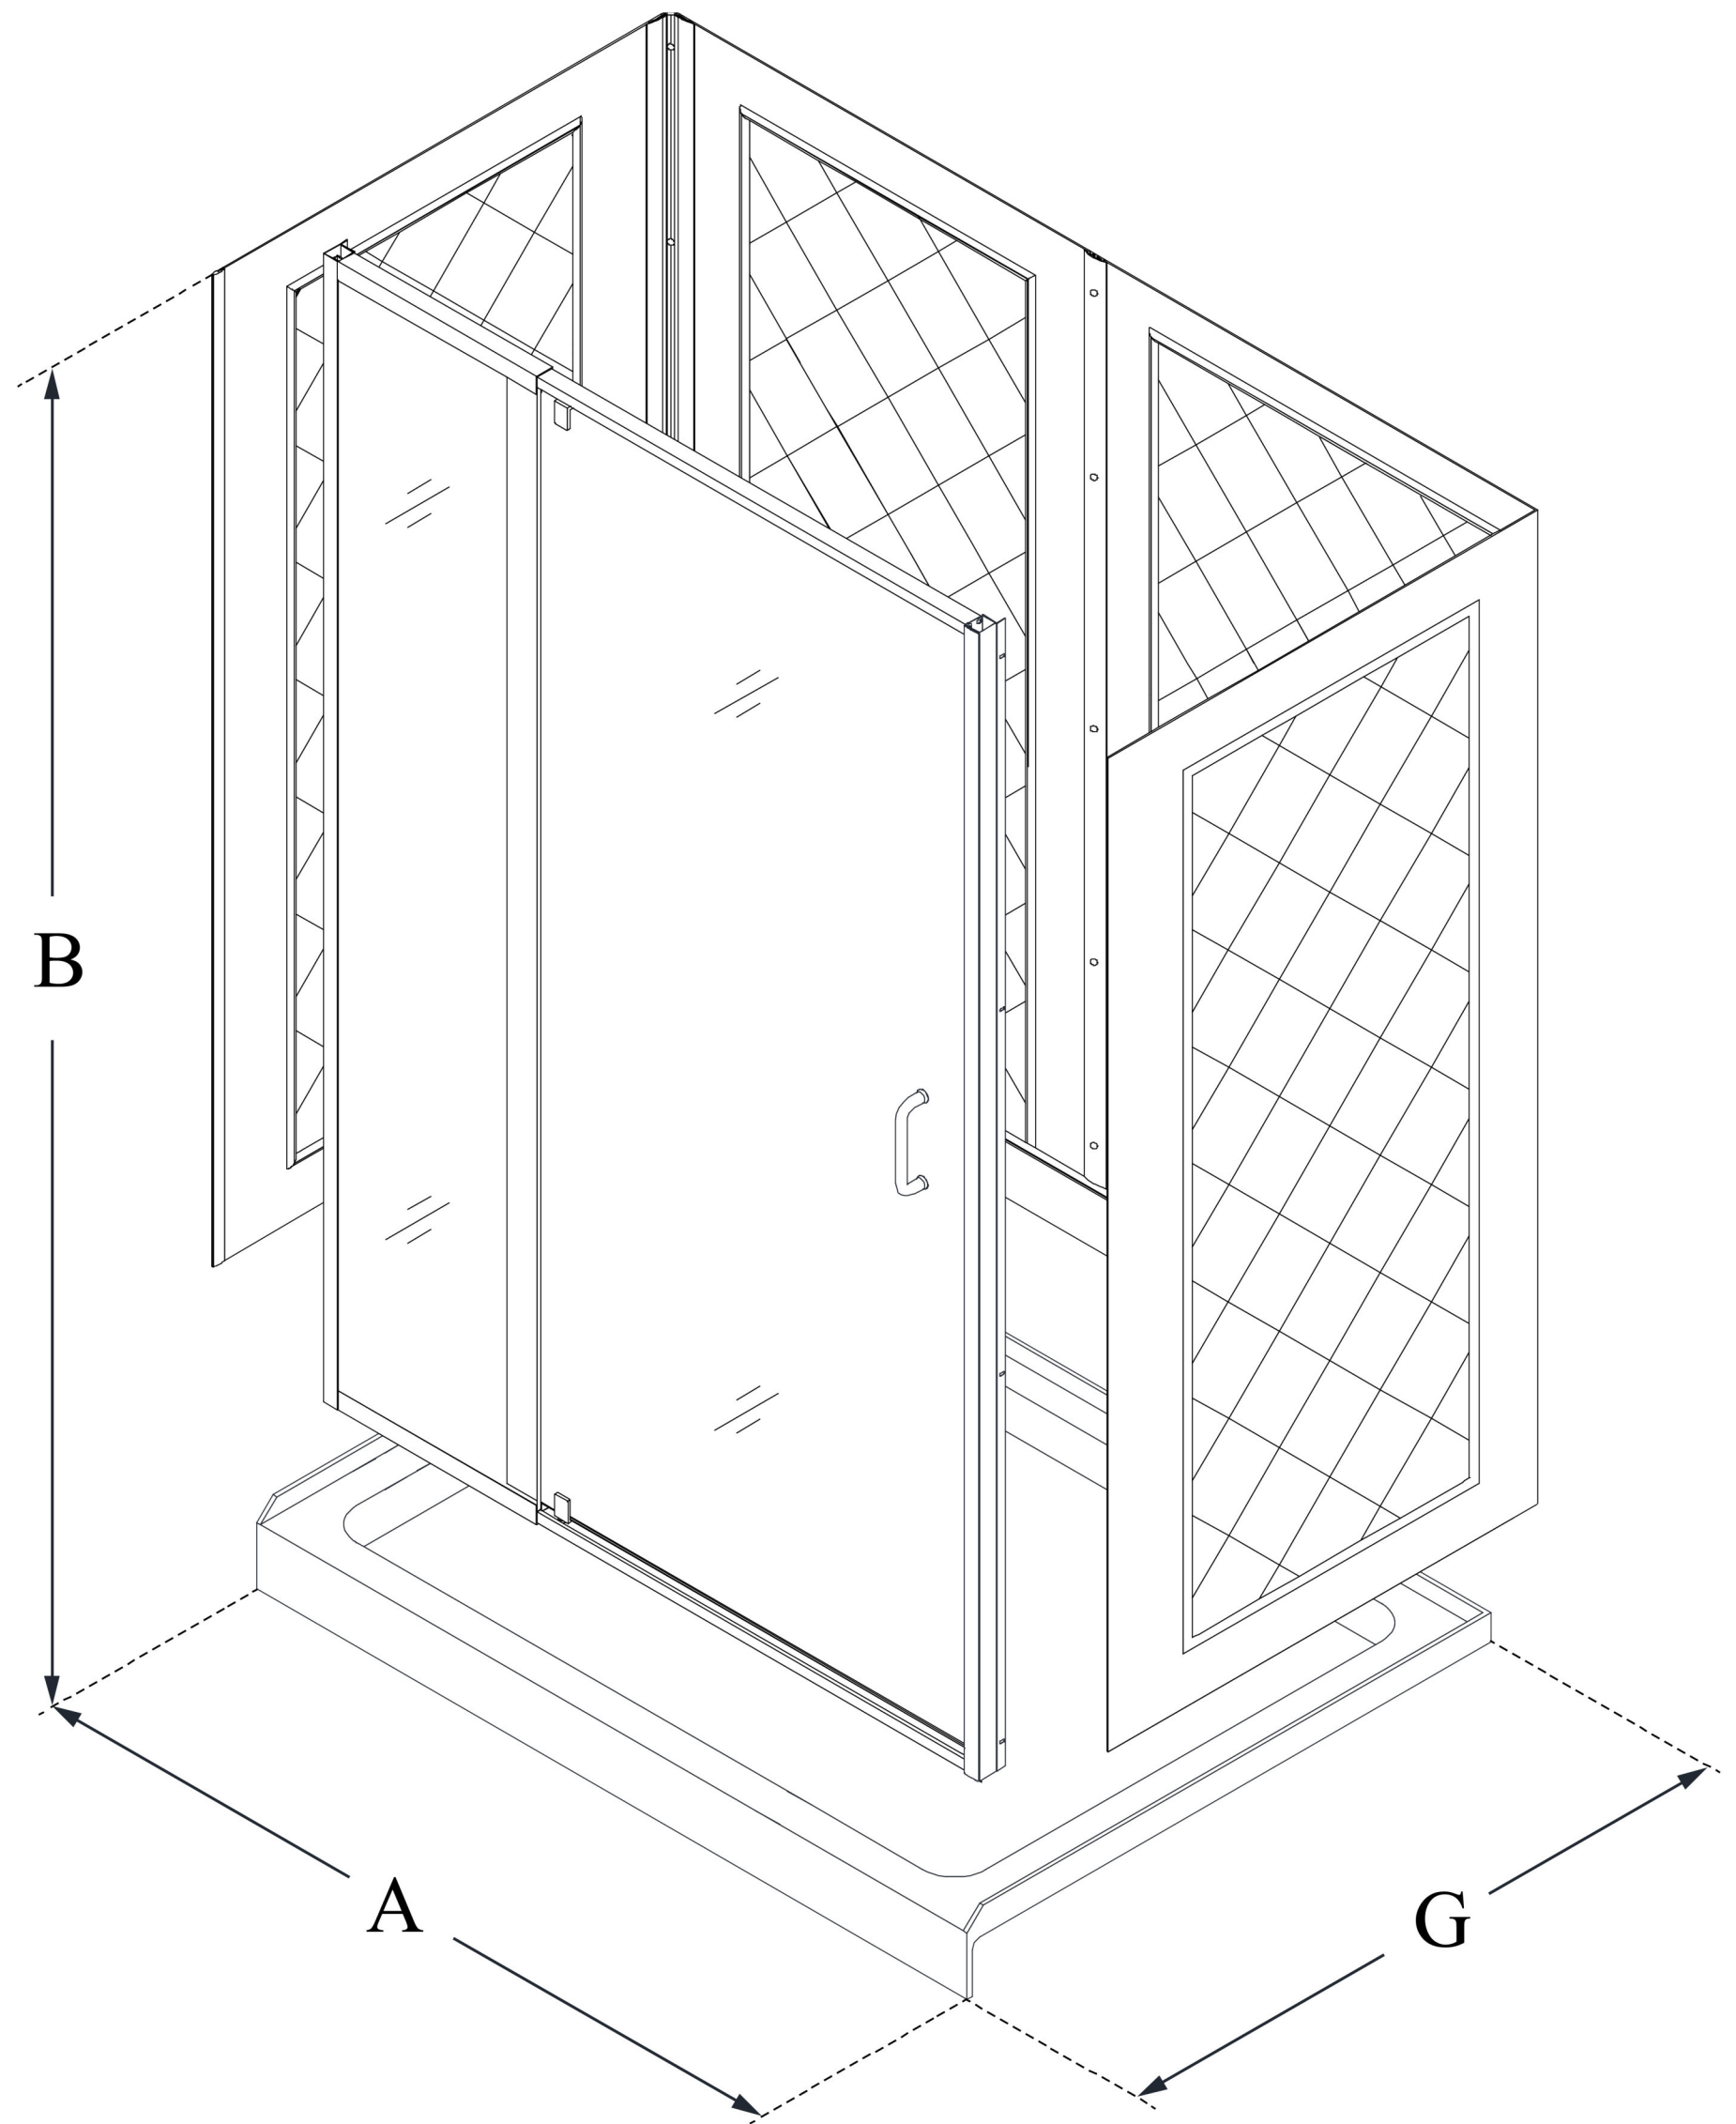

DL-6218

FLEX

DreamLine Flex 36 in. D x 36 in.
W x 76 3/4 in. H Semi-Frameless
Pivot Shower Door, SlimLine
Shower Base and Backwall Kit

KIT CONTENTS:

- SHOWER DOOR
- SHOWER BASE
- QWALL BACKWALLS

CONFIGURATION DIMENSIONS:

A: 36 in.

KIT WIDTH

B: 76 3/4 in.

KIT HEIGHT

G: 36 in.

KIT DEPTH

AVAILABLE DRAIN LOCATIONS:

- CENTER

For precise drain location, please refer to the included base technical drawing

DreamLine reserves the right to update or modify the hardware or materials pictured without prior notice for the purpose of product improvement and customer satisfaction.