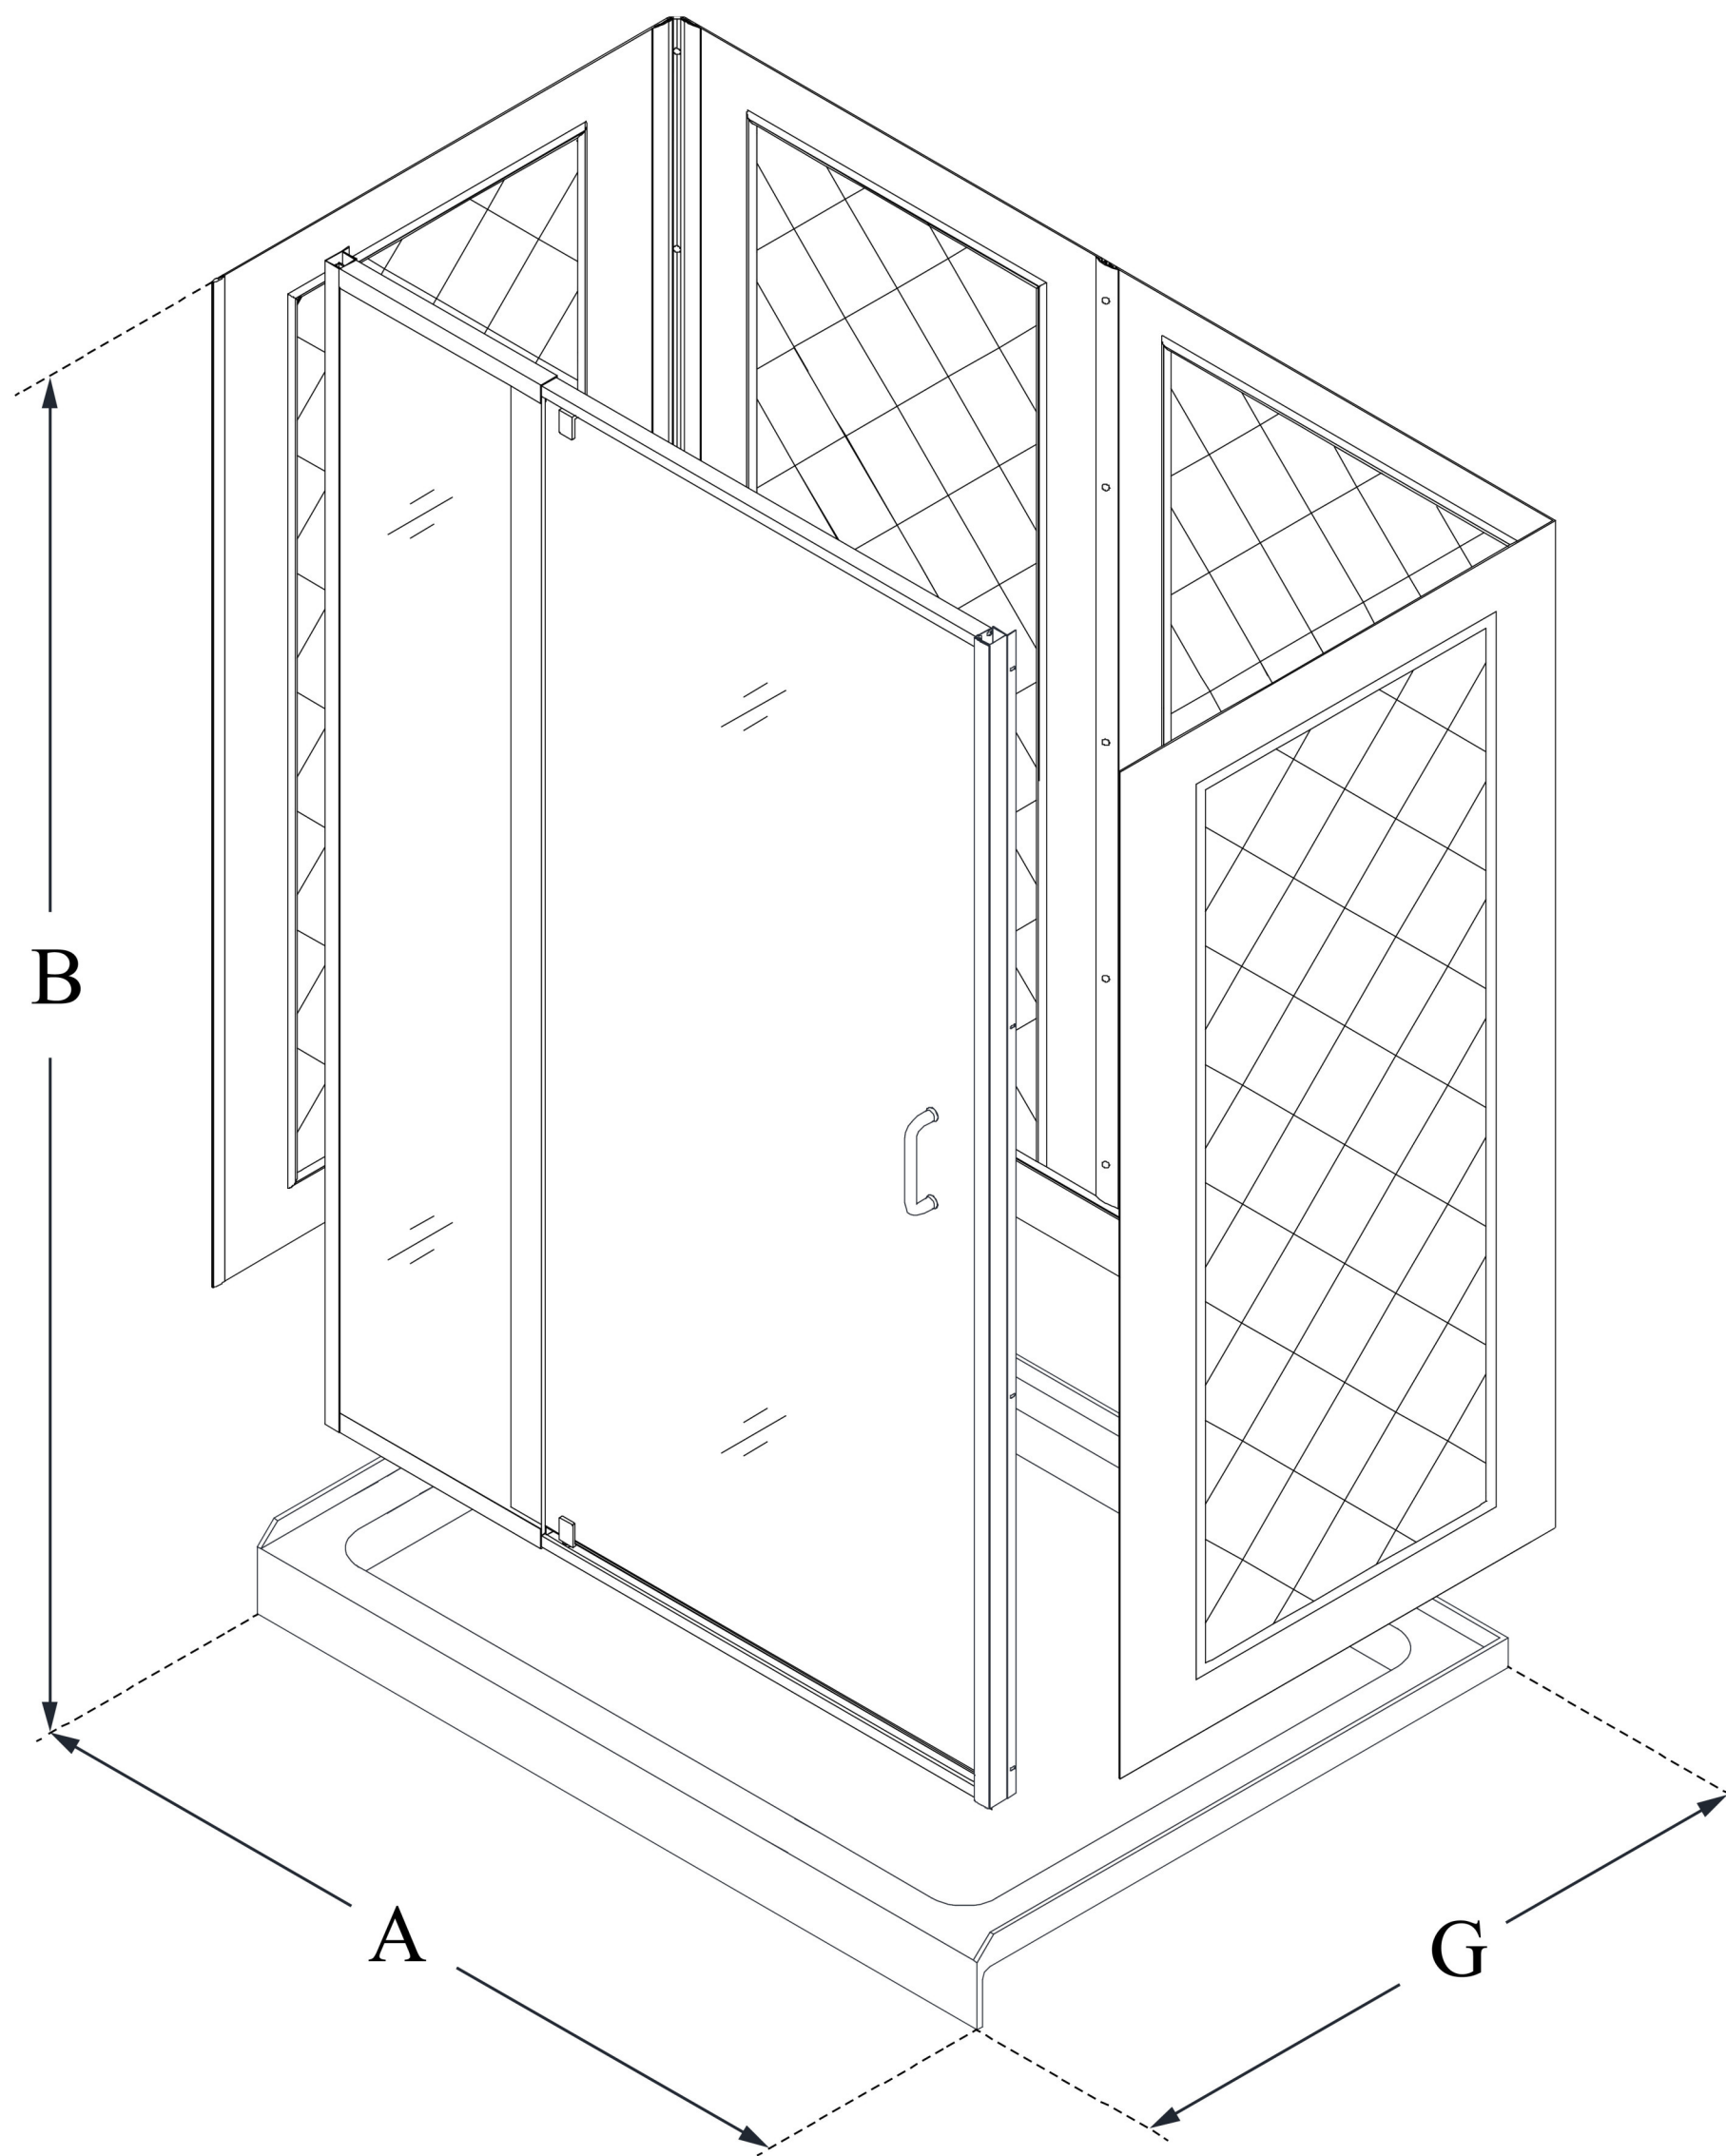

## **FLEX**

DreamLine Flex 32 in. D x 32 in.  
W x 76 3/4 in. H Semi-Frameless  
Pivot Shower Door, SlimLine  
Shower Base and Backwall Kit

### **KIT CONTENTS:**

- SHOWER DOOR
- SHOWER BASE
- QWALL BACKWALLS

### **CONFIGURATION DIMENSIONS:**

**A: 32 in.**  
KIT WIDTH

**B: 76 3/4 in.**  
KIT HEIGHT

**G: 32 in.**  
KIT DEPTH

### **AVAILABLE DRAIN LOCATIONS:**

- CENTER

For precise drain location, please refer to the  
included base technical drawing

DreamLine reserves the right to update or modify the hardware or materials pictured  
without prior notice for the purpose of product improvement and customer satisfaction.