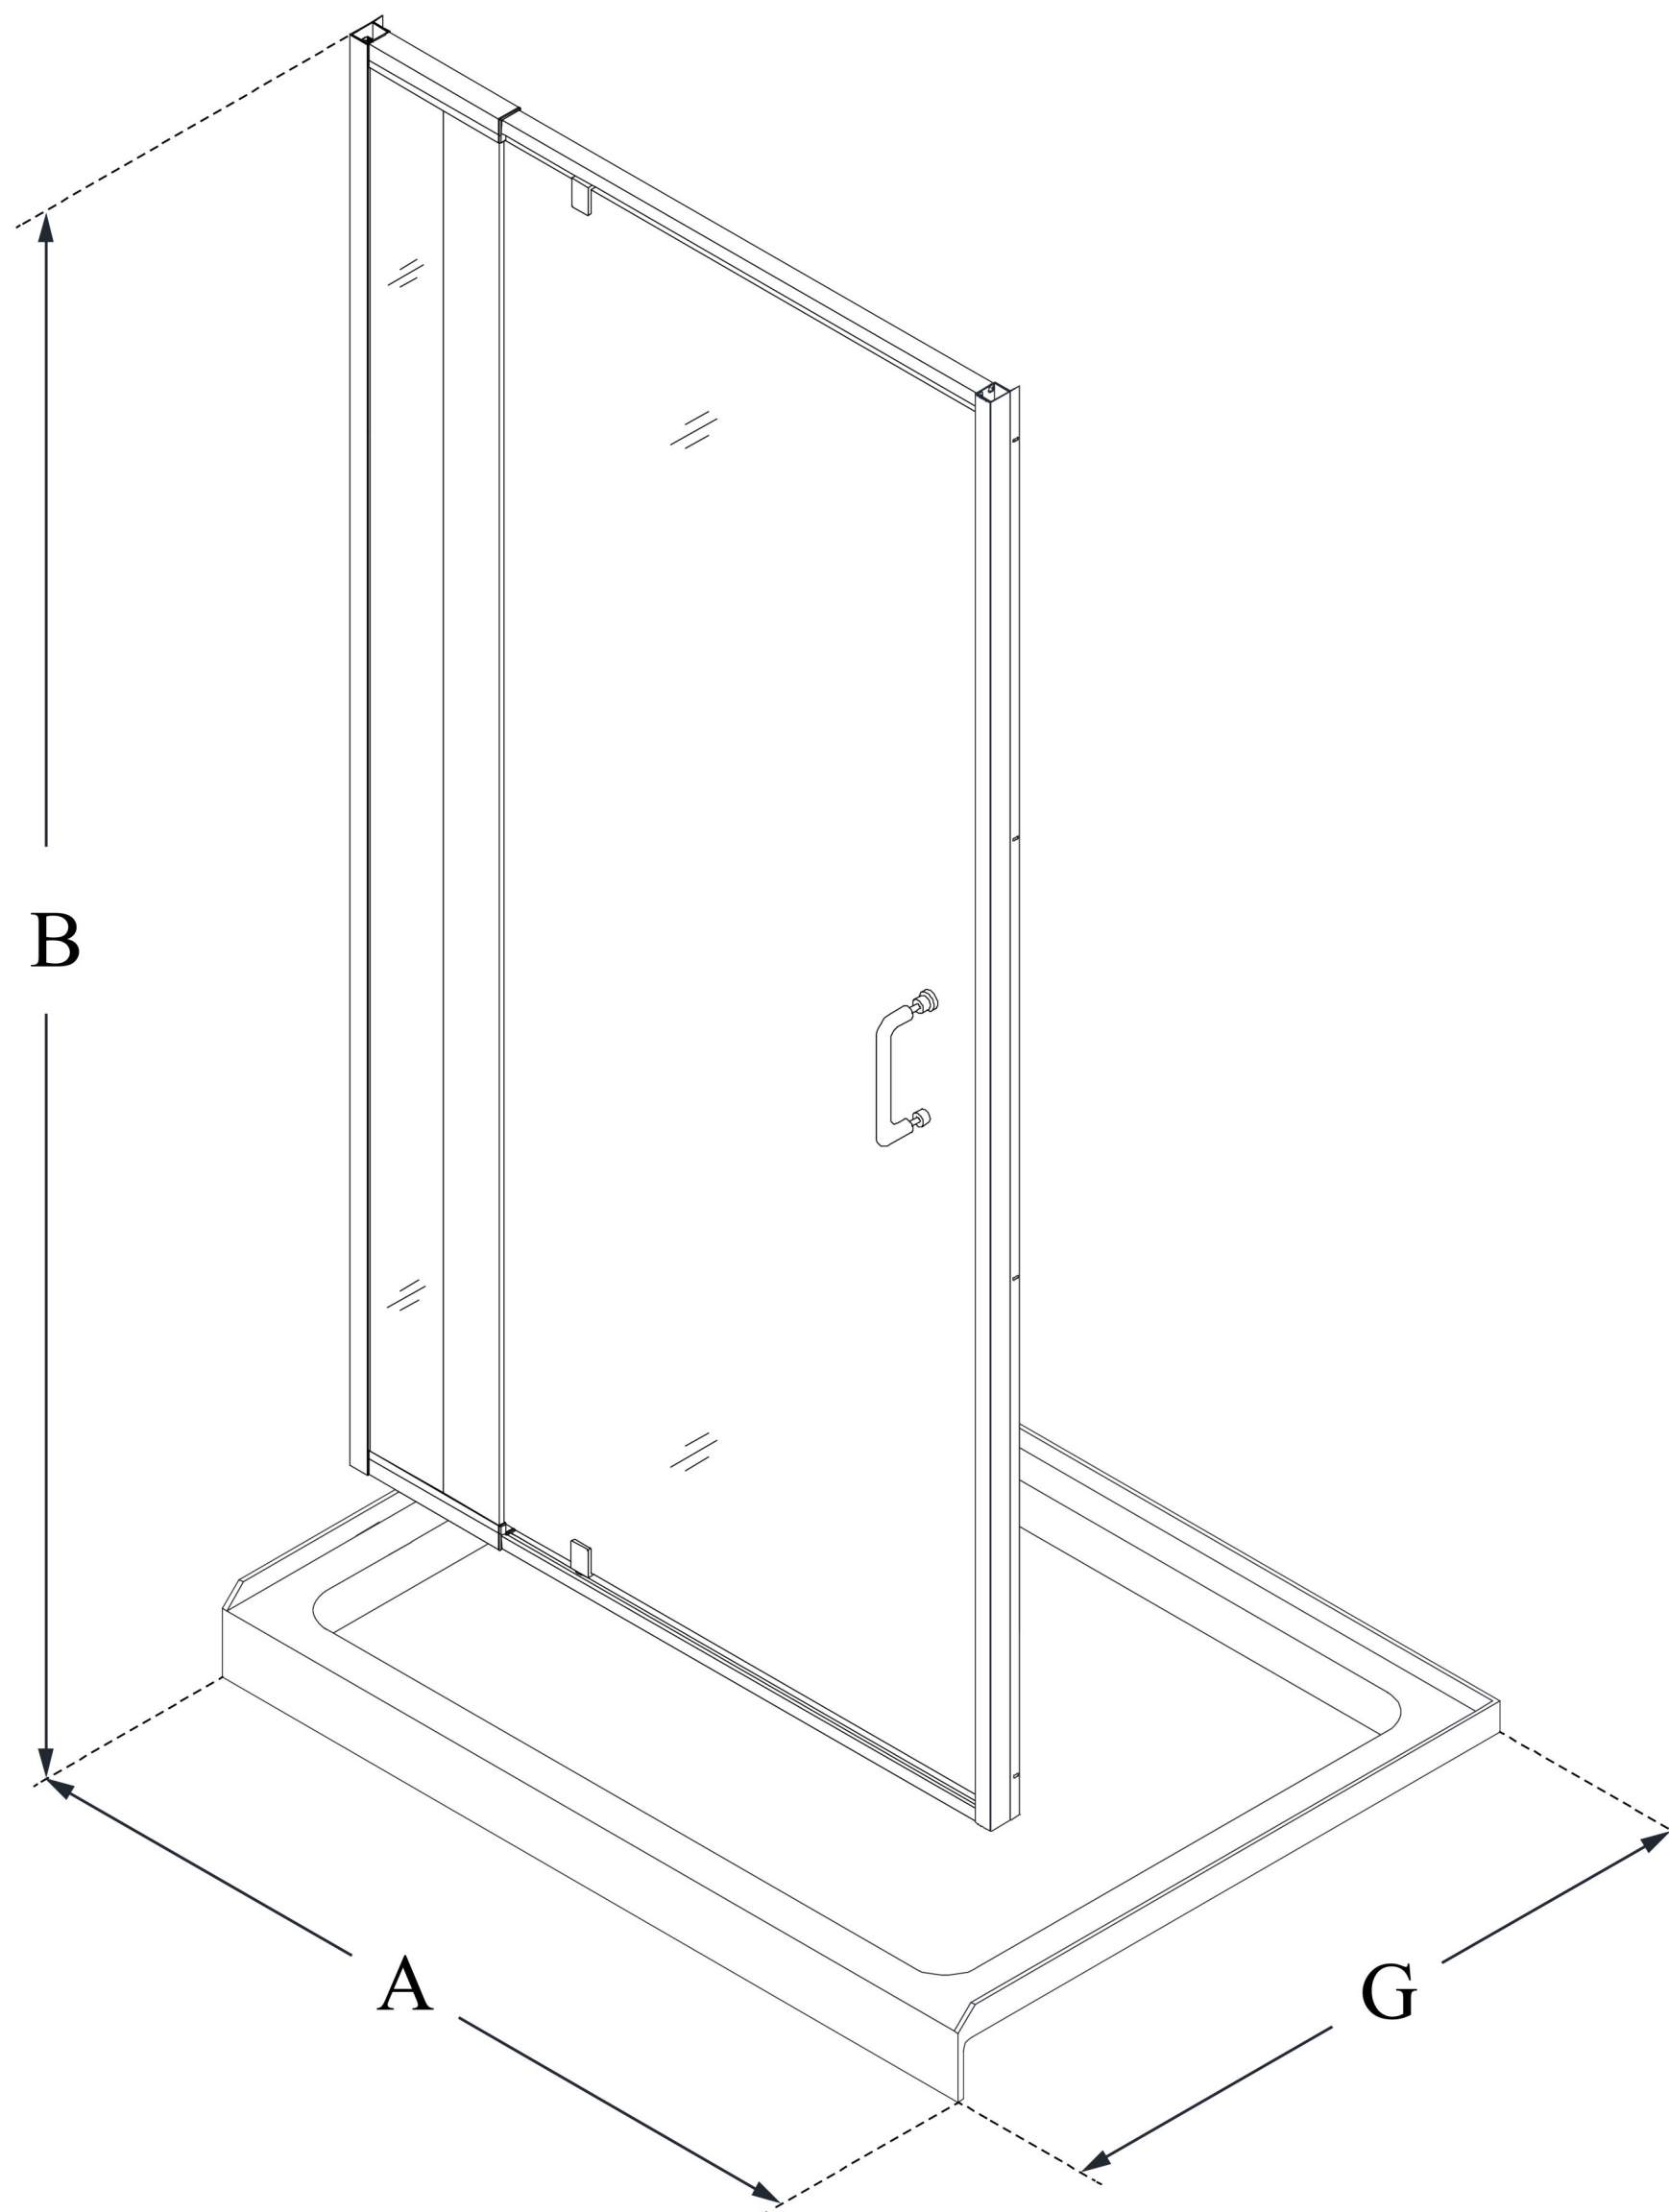

DL-6216

FLEX

DreamLine Flex 36 in. D x 36 in.
W x 74 3/4 in. H Semi-Frameless
Pivot Shower Door and SlimLine
Shower Base Kit

KIT CONTENTS:

- SHOWER DOOR
- SHOWER BASE

CONFIGURATION DIMENSIONS:

A: 36 in.
KIT WIDTH

B: 74 3/4 in.
KIT HEIGHT

G: 36 in.
KIT DEPTH

AVAILABLE DRAIN LOCATIONS:
- CENTER

For precise drain location, please refer to the
included base technical drawing

DreamLine reserves the right to update or modify the hardware or materials pictured
without prior notice for the purpose of product improvement and customer satisfaction.