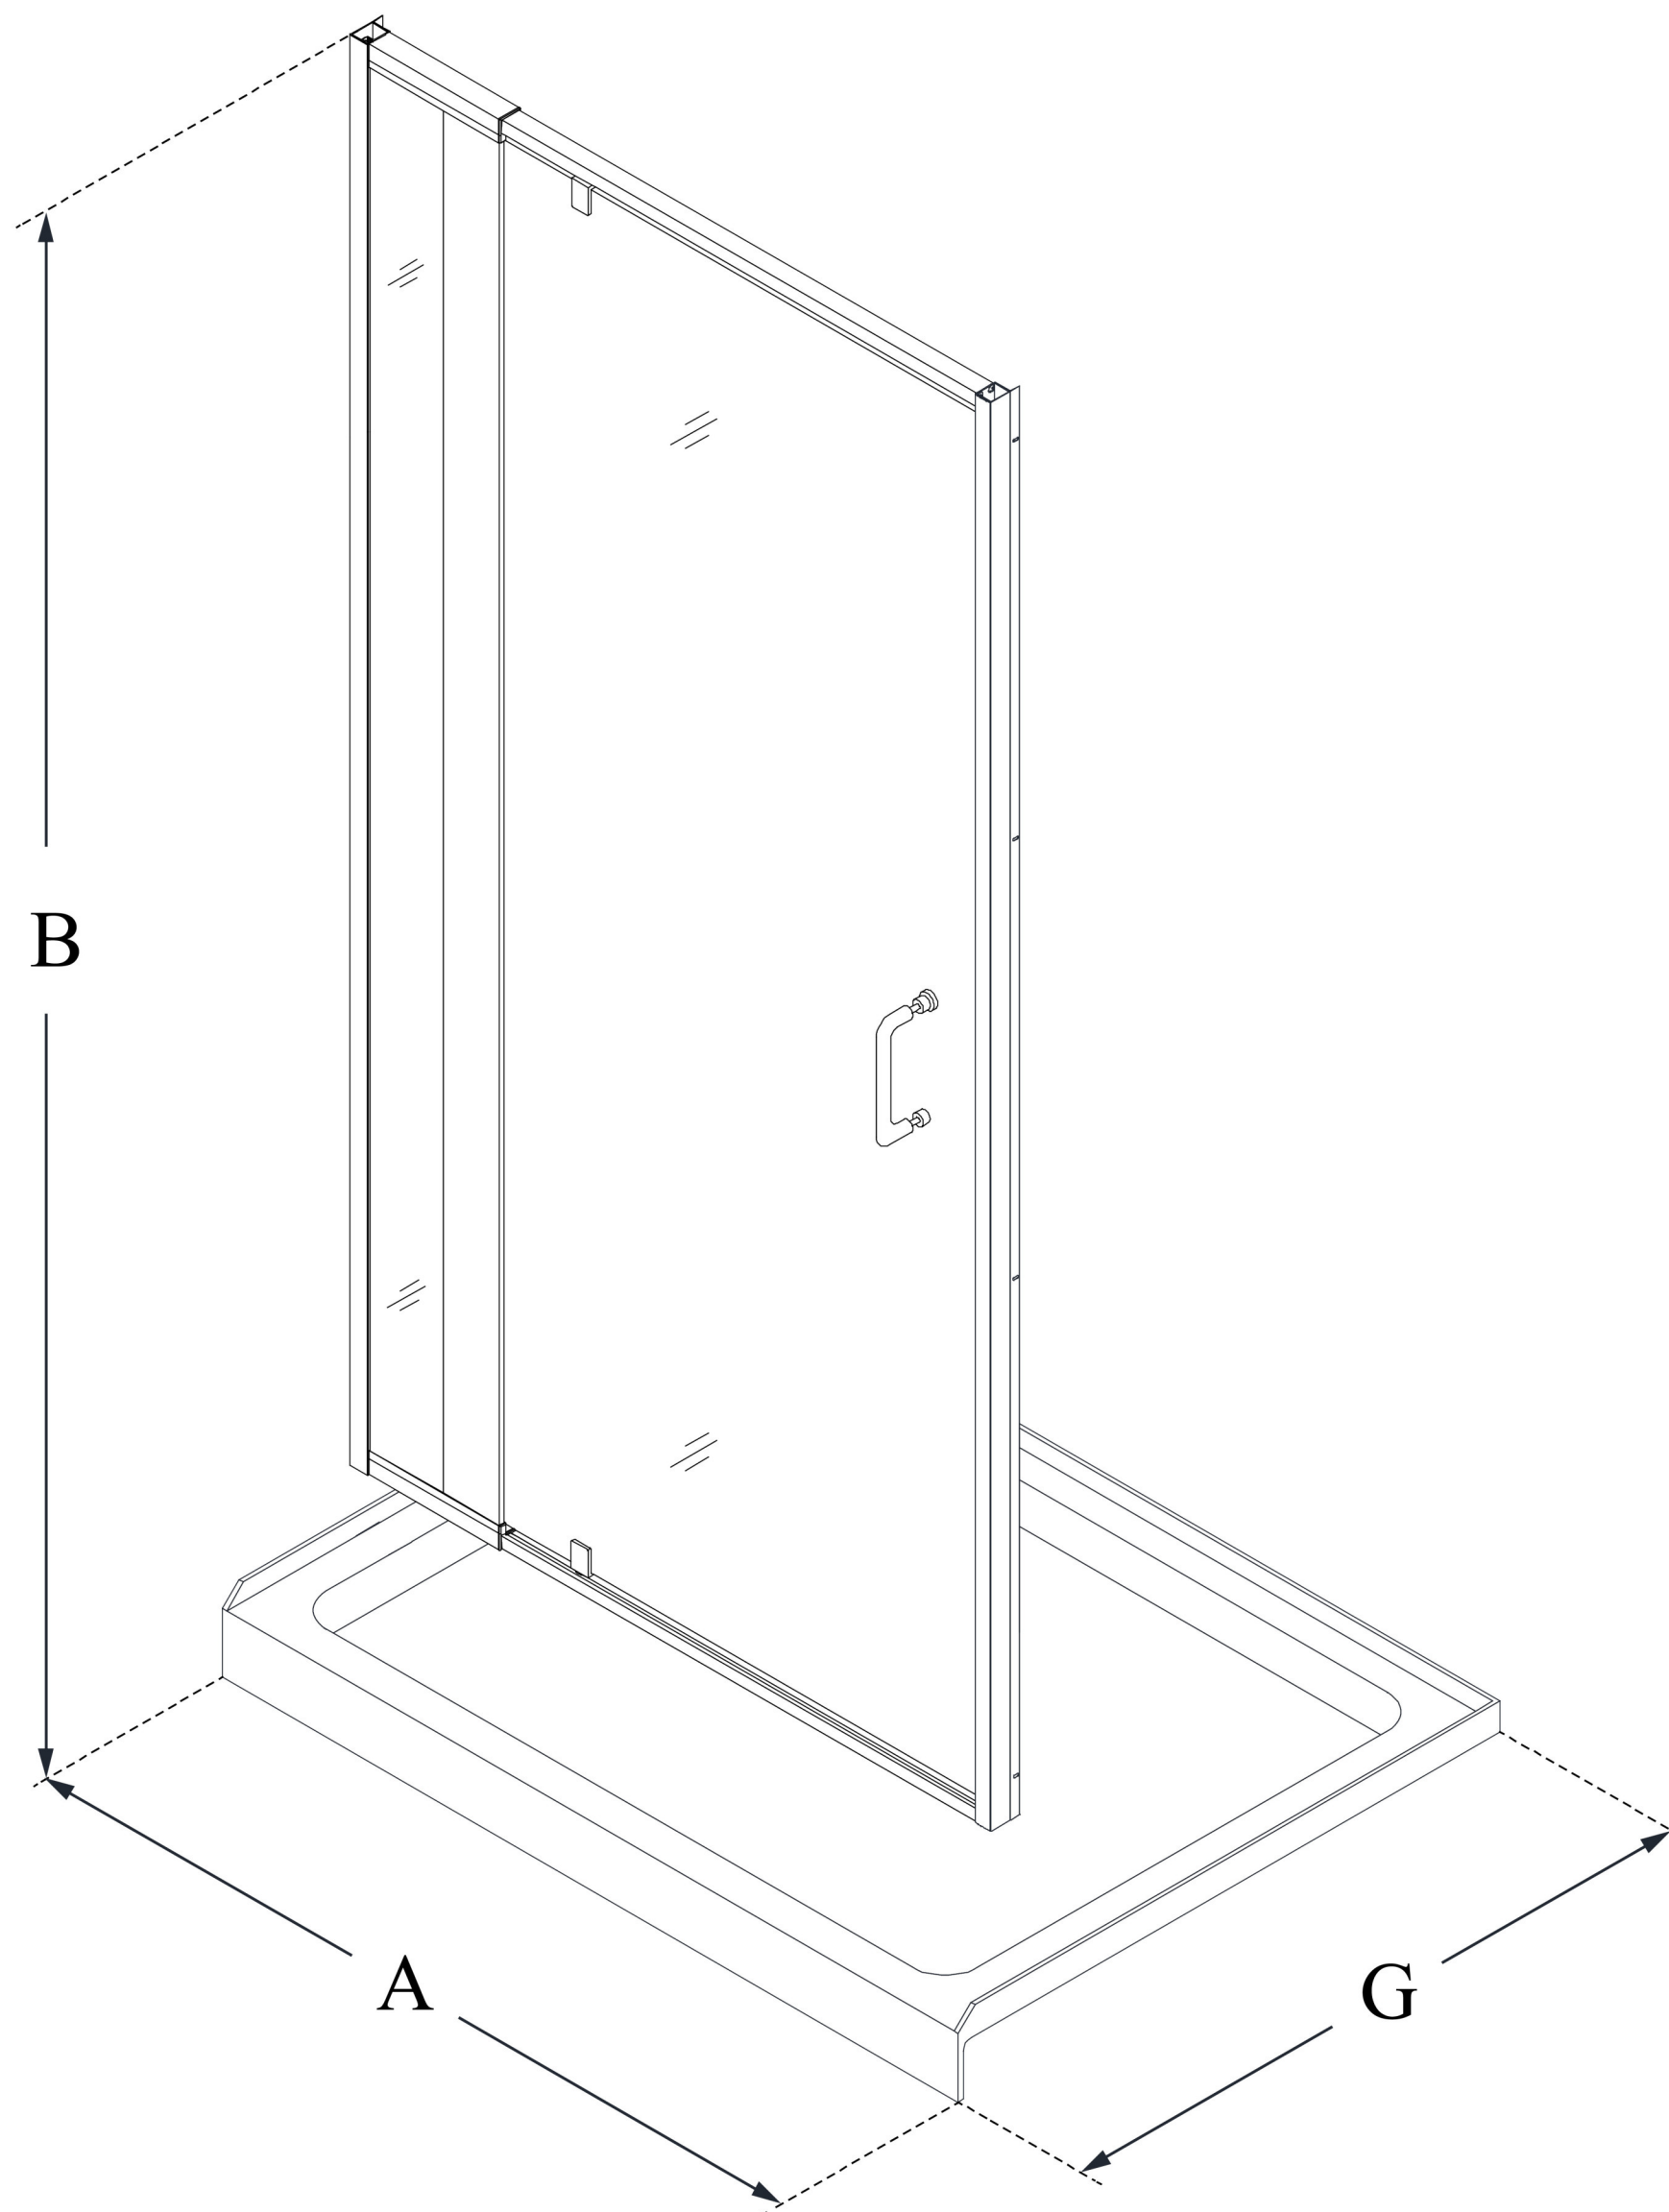

DL-6215

FLEX

DreamLine Flex 32 in. D x 32 in.
W x 74 3/4 in. H Semi-Frameless
Pivot Shower Door and SlimLine
Shower Base Kit

KIT CONTENTS:

- SHOWER DOOR
- SHOWER BASE

CONFIGURATION DIMENSIONS:

A: 32 in.
KIT WIDTH

B: 74 3/4 in.
KIT HEIGHT

G: 32 in.
KIT DEPTH

AVAILABLE DRAIN LOCATIONS:

- CENTER

For precise drain location, please refer to the
included base technical drawing

DreamLine reserves the right to update or modify the hardware or materials pictured
without prior notice for the purpose of product improvement and customer satisfaction.