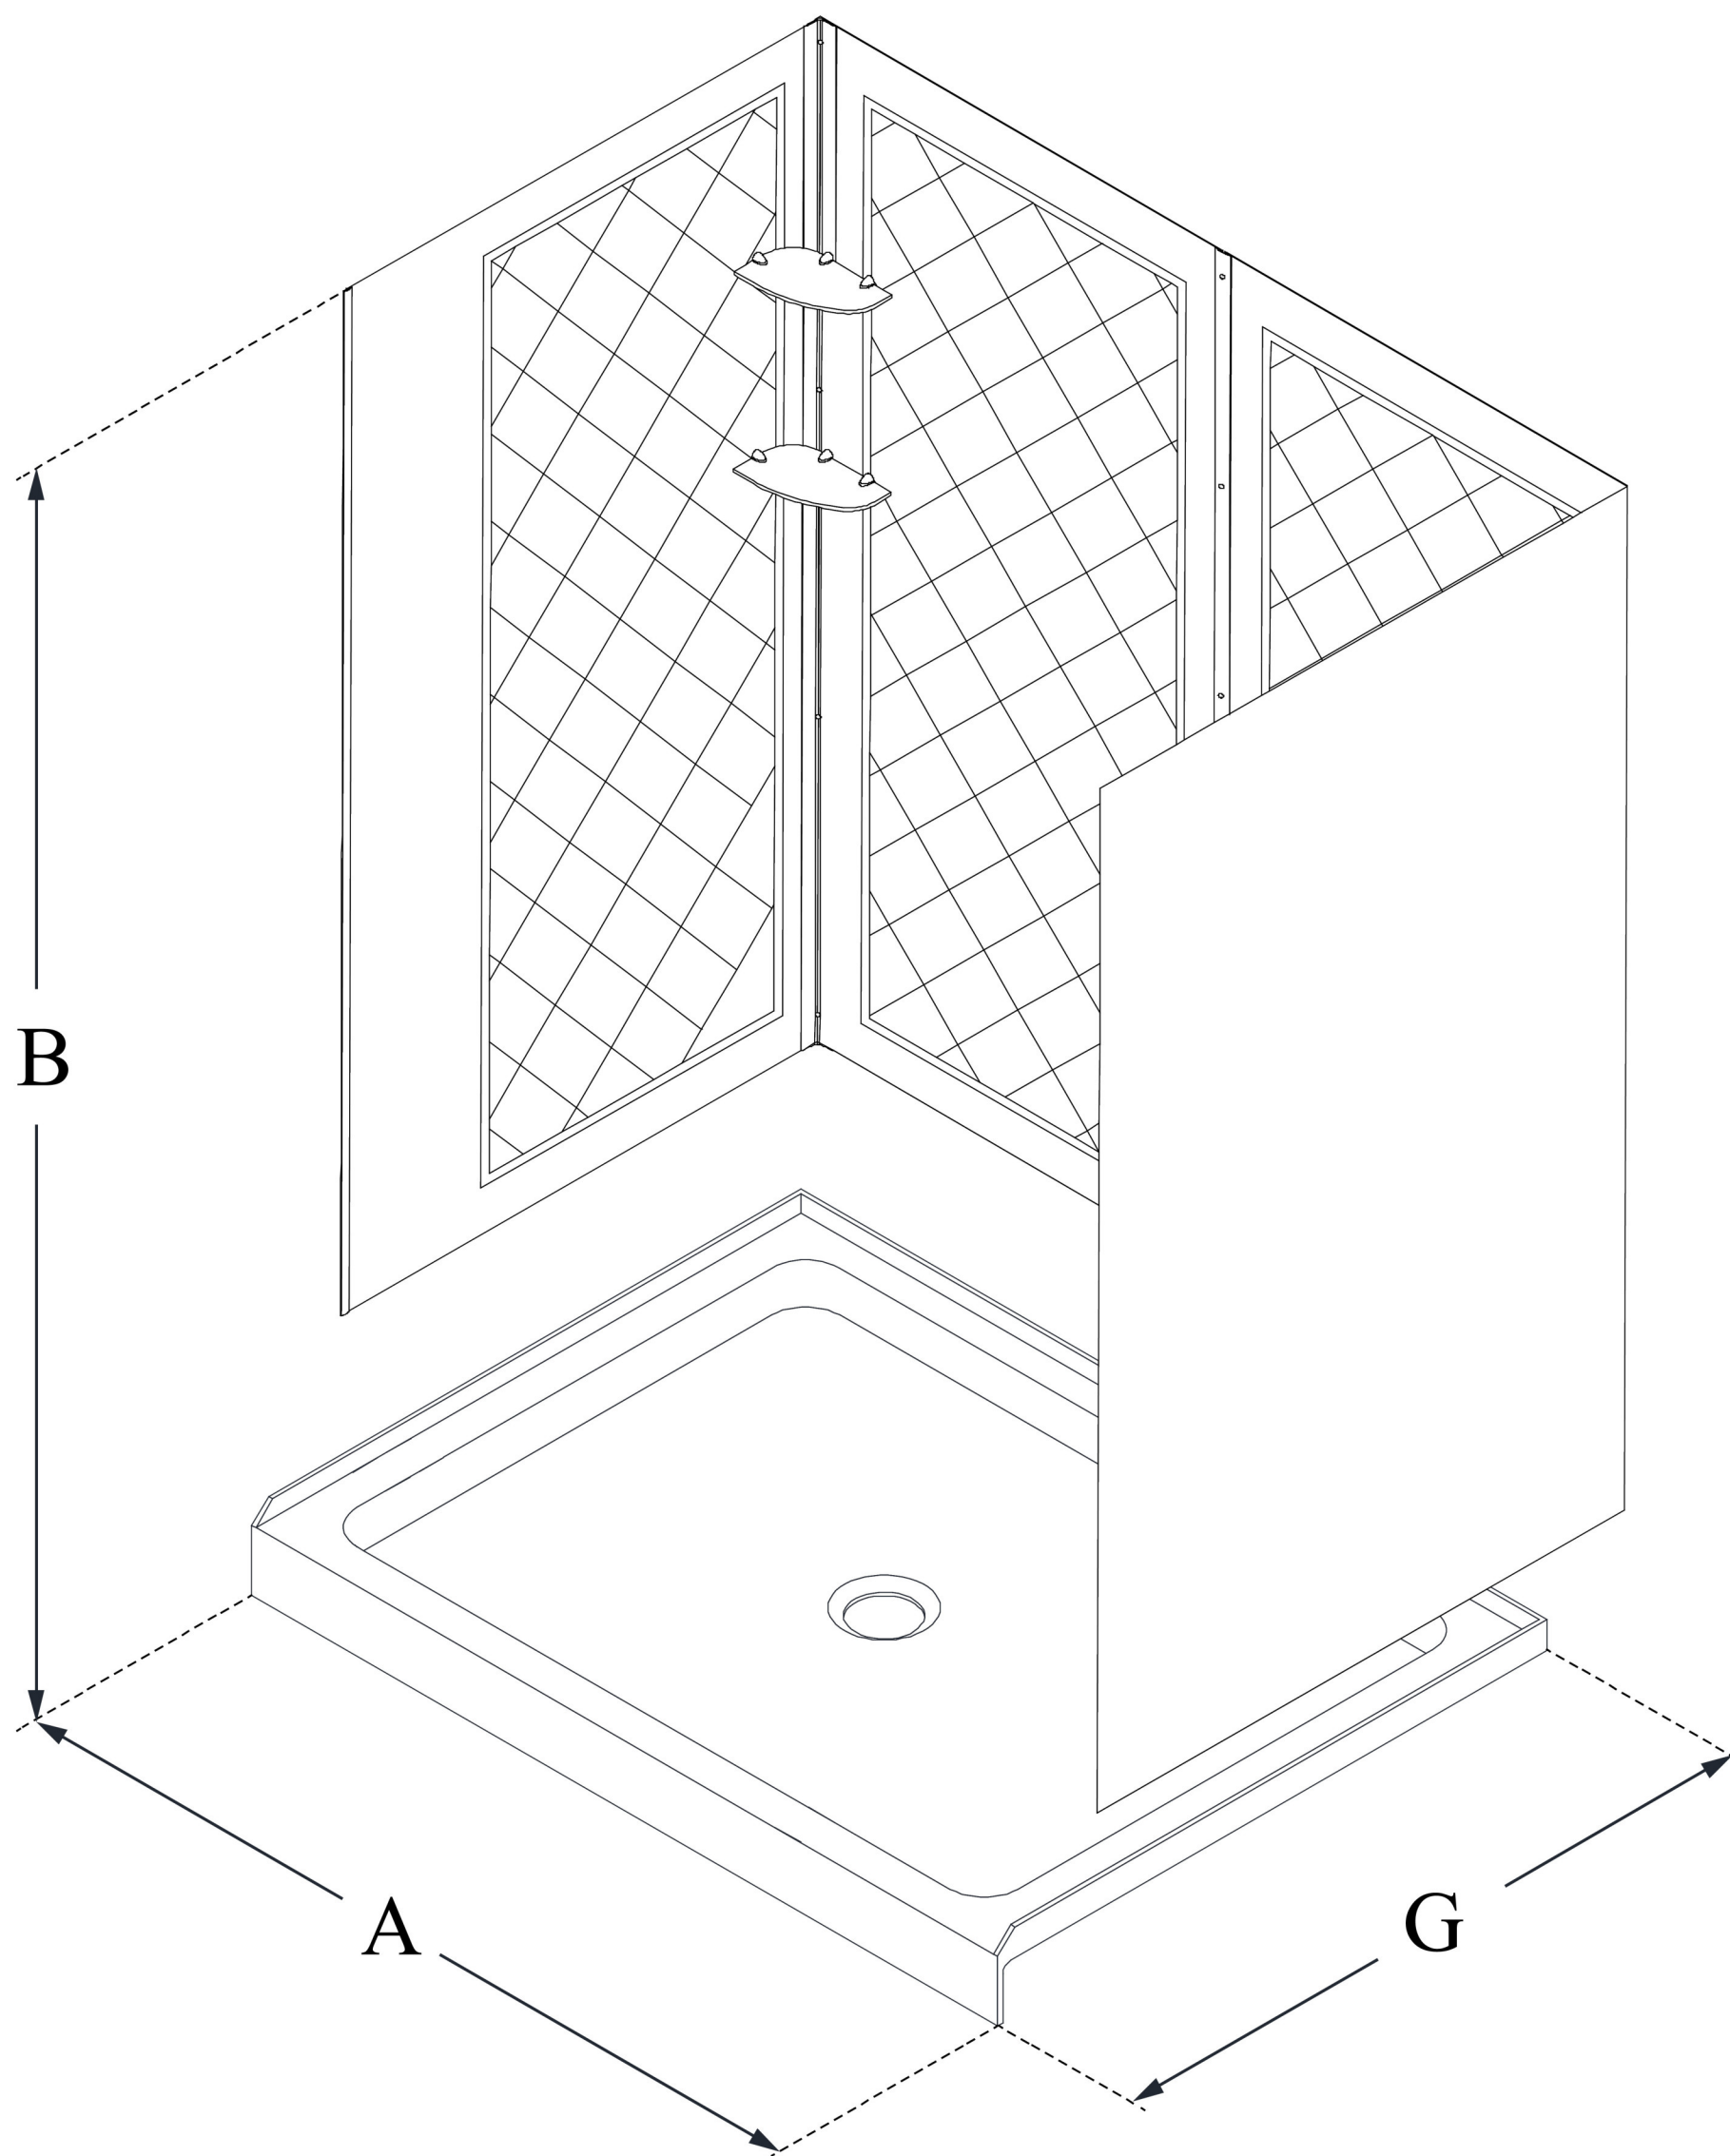

## **QWALL-5**

DreamLine 36 in. D x 36 in. W x 76 3/4 in. H SlimLine Single Threshold Shower Base and QWALL-5 Acrylic Backwall Kit

### **KIT CONTENTS:**

- SHOWER BASE
- QWALL BACKWALLS

### **CONFIGURATION DIMENSIONS:**

**A: 36 in.**  
KIT WIDTH

**B: 76 3/4 in.**  
KIT HEIGHT

**G: 36 in.**  
KIT DEPTH

**AVAILABLE DRAIN LOCATIONS:**  
- CENTER

For precise drain location, please refer to the included base technical drawing