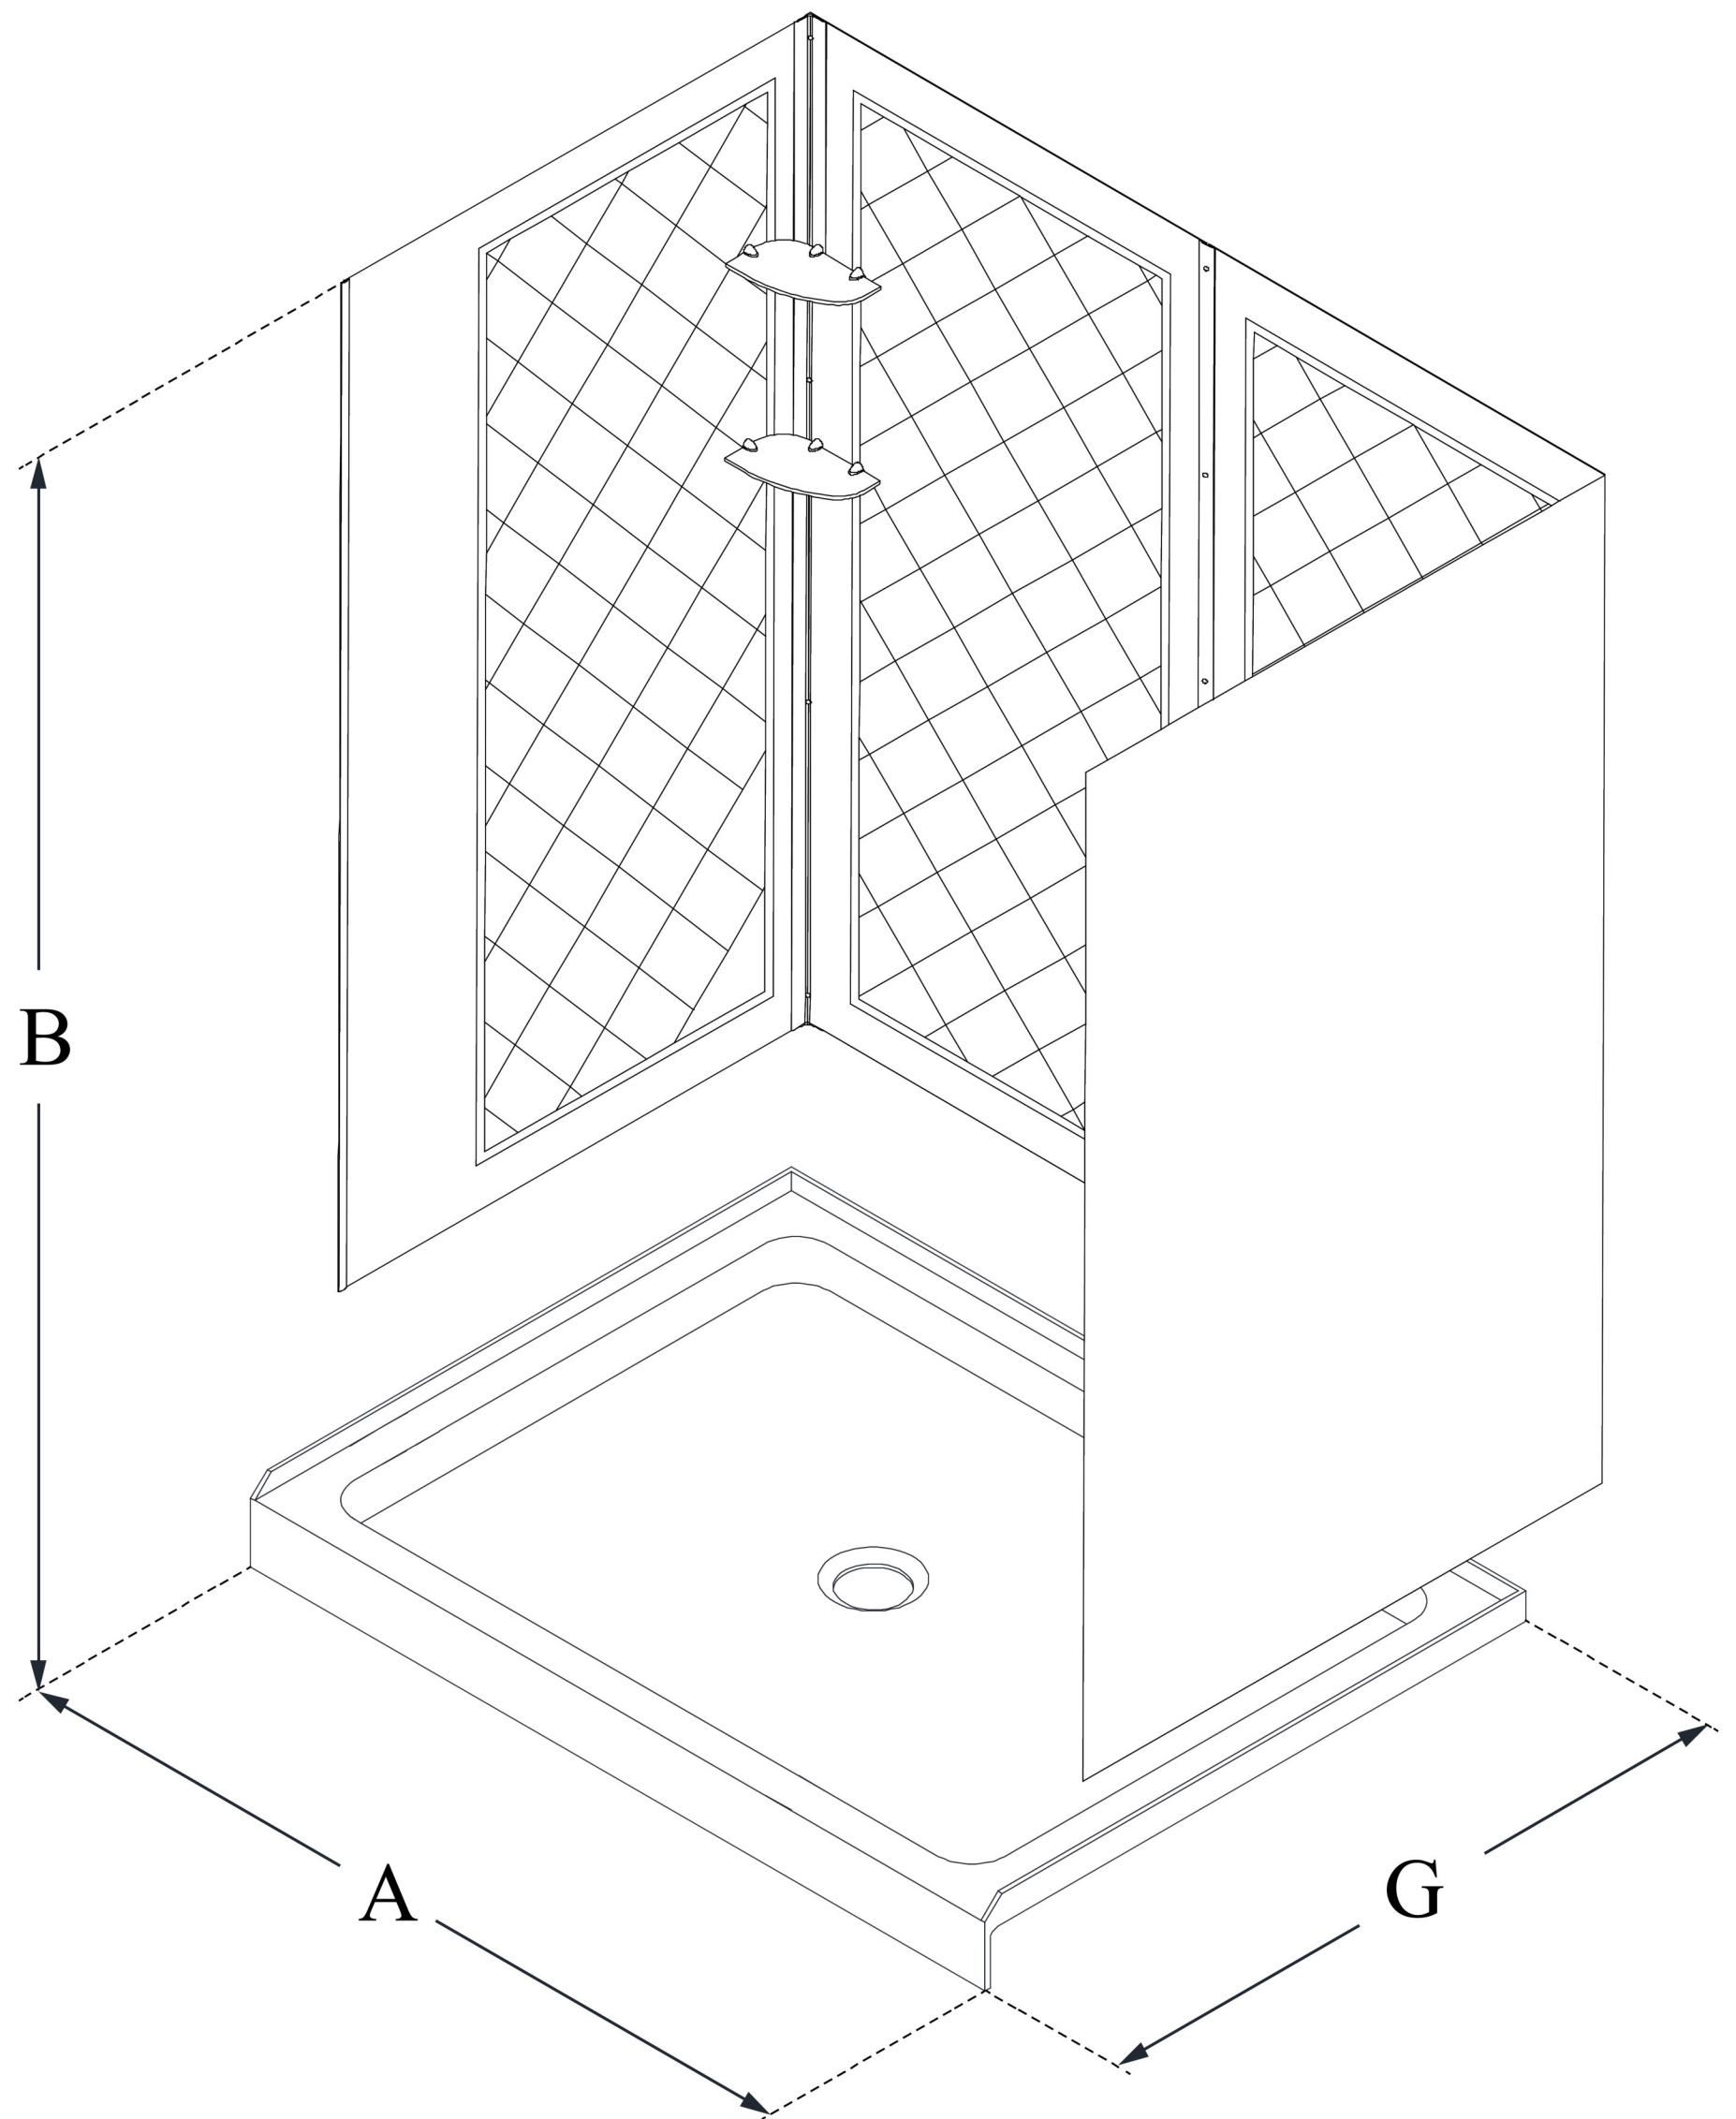

DL-6193

QWALL-5

DreamLine 36 in. D x 48 in. W x 76 3/4 in. H SlimLine Single Threshold Shower Base and QWALL-5 Acrylic Backwall Kit

KIT CONTENTS:

- SHOWER BASE
- QWALL BACKWALLS

CONFIGURATION DIMENSIONS:

A: 48 in.

KIT WIDTH

B: 76 3/4 in.

KIT HEIGHT

G: 36 in.

KIT DEPTH

AVAILABLE DRAIN LOCATIONS:

- CENTER

For precise drain location, please refer to the included base technical drawing