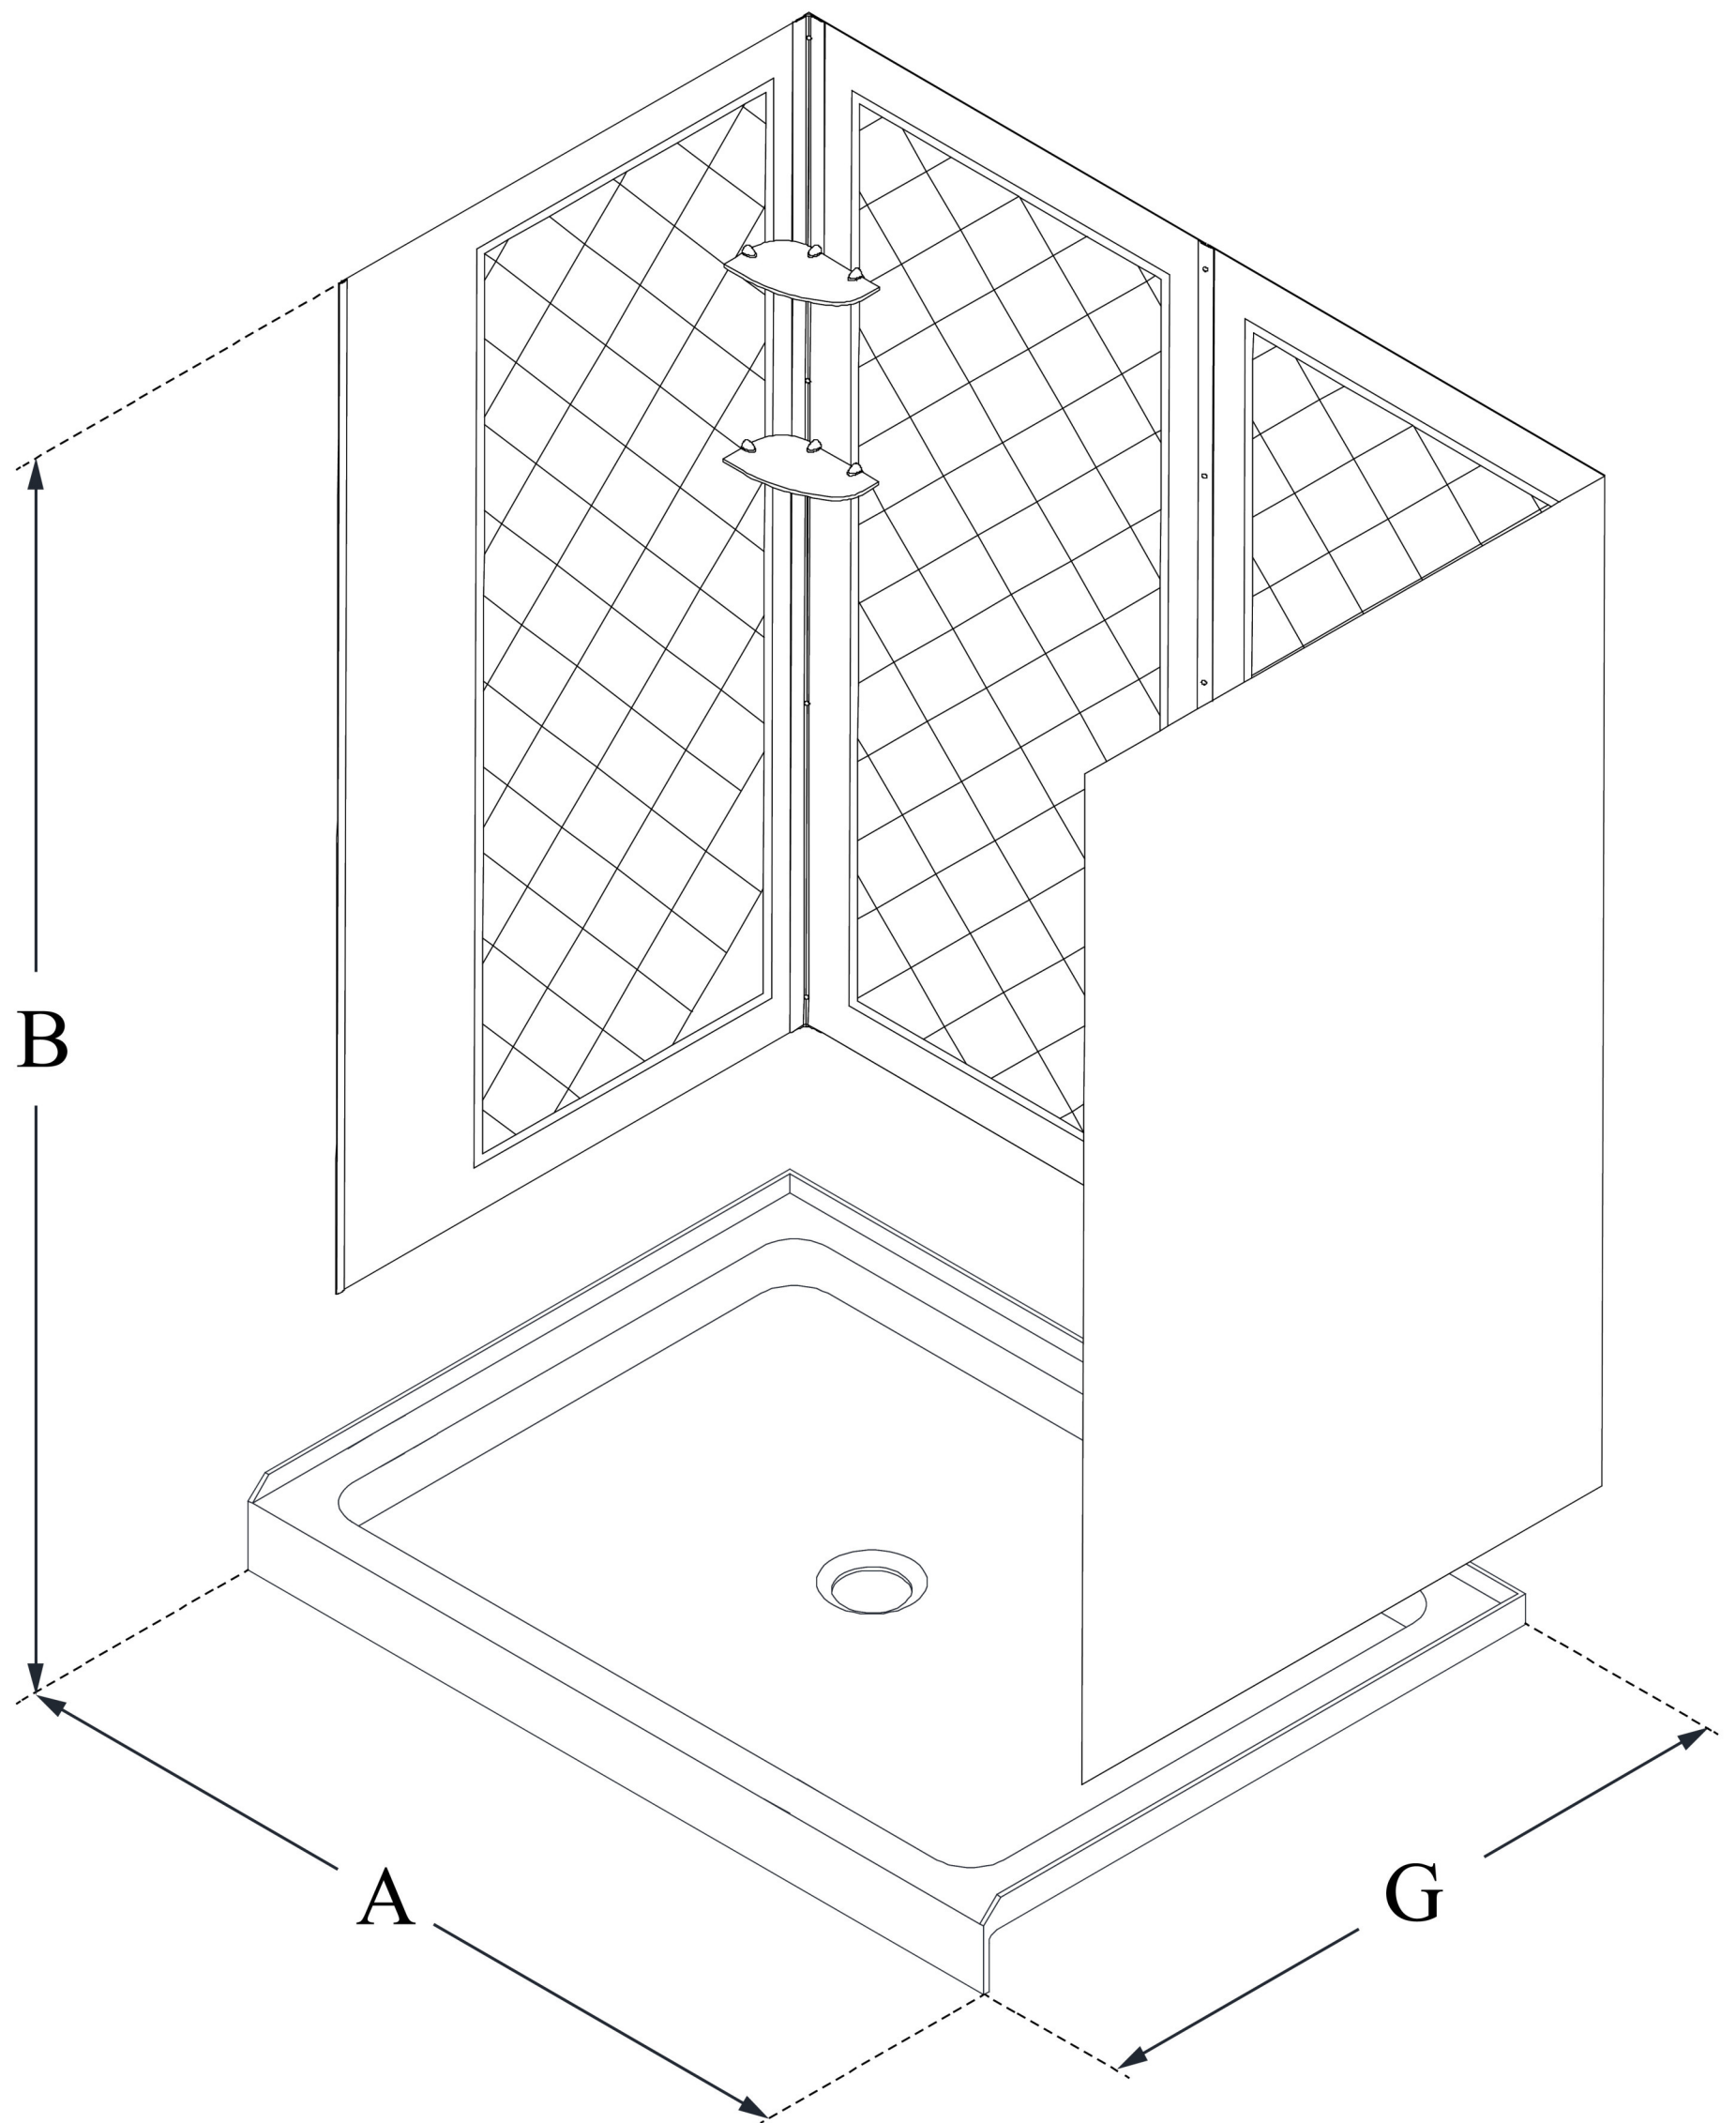

## **QWALL-5**

DreamLine 36 in. D x 60 in. W x 76 3/4 in. H SlimLine Single Threshold Shower Base and QWALL-5 Acrylic Backwall Kit

### **KIT CONTENTS:**

- SHOWER BASE
- QWALL BACKWALLS

### **CONFIGURATION DIMENSIONS:**

**A: 60 in.**

KIT WIDTH

**B: 76 3/4 in.**

KIT HEIGHT

**G: 36 in.**

KIT DEPTH

### **AVAILABLE DRAIN LOCATIONS:**

- CENTER
- LEFT
- RIGHT

For precise drain location, please refer to the included base technical drawing

DreamLine reserves the right to update or modify the hardware or materials pictured without prior notice for the purpose of product improvement and customer satisfaction.