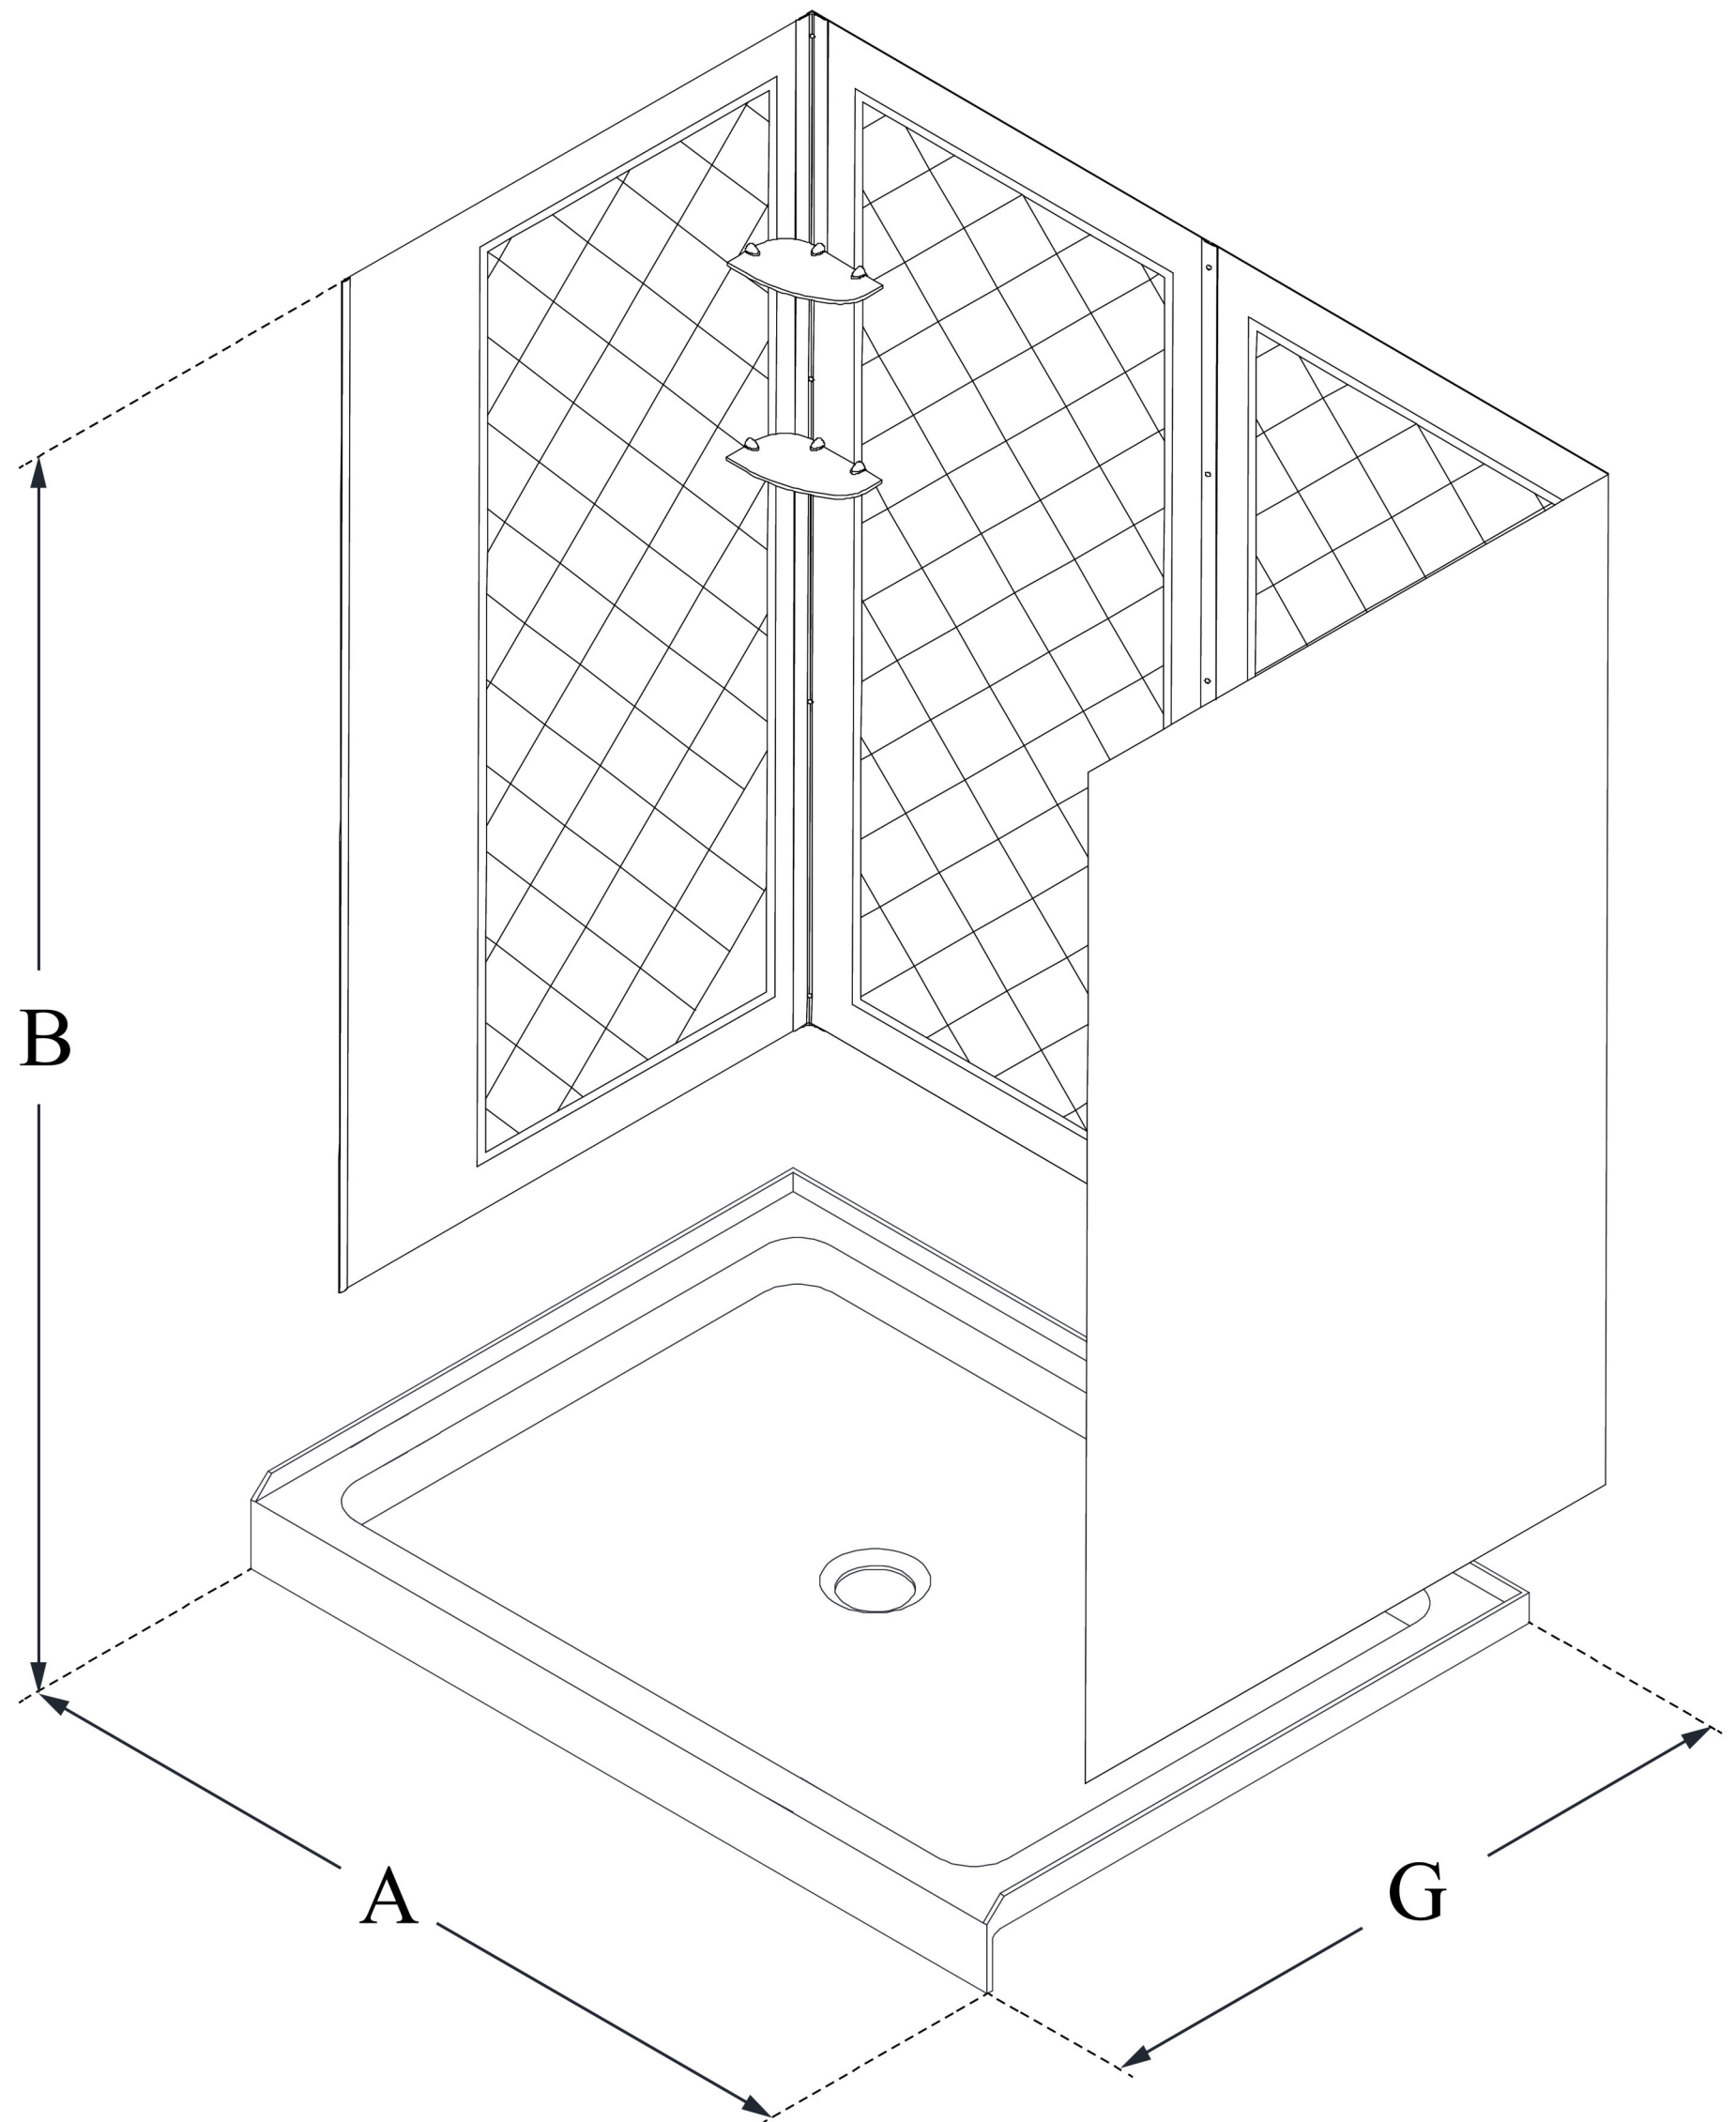

## **QWALL-5**

DreamLine 34 in. D x 60 in. W x 76 3/4 in. H SlimLine Single Threshold Shower Base and QWALL-5 Acrylic Backwall Kit

### **KIT CONTENTS:**

- SHOWER BASE
- QWALL BACKWALLS

### **CONFIGURATION DIMENSIONS:**

**A: 60 in.**

KIT WIDTH

**B: 76 3/4 in.**

KIT HEIGHT

**G: 34 in.**

KIT DEPTH

### **AVAILABLE DRAIN LOCATIONS:**

- CENTER
- LEFT
- RIGHT

For precise drain location, please refer to the included base technical drawing

DreamLine reserves the right to update or modify the hardware or materials pictured without prior notice for the purpose of product improvement and customer satisfaction.